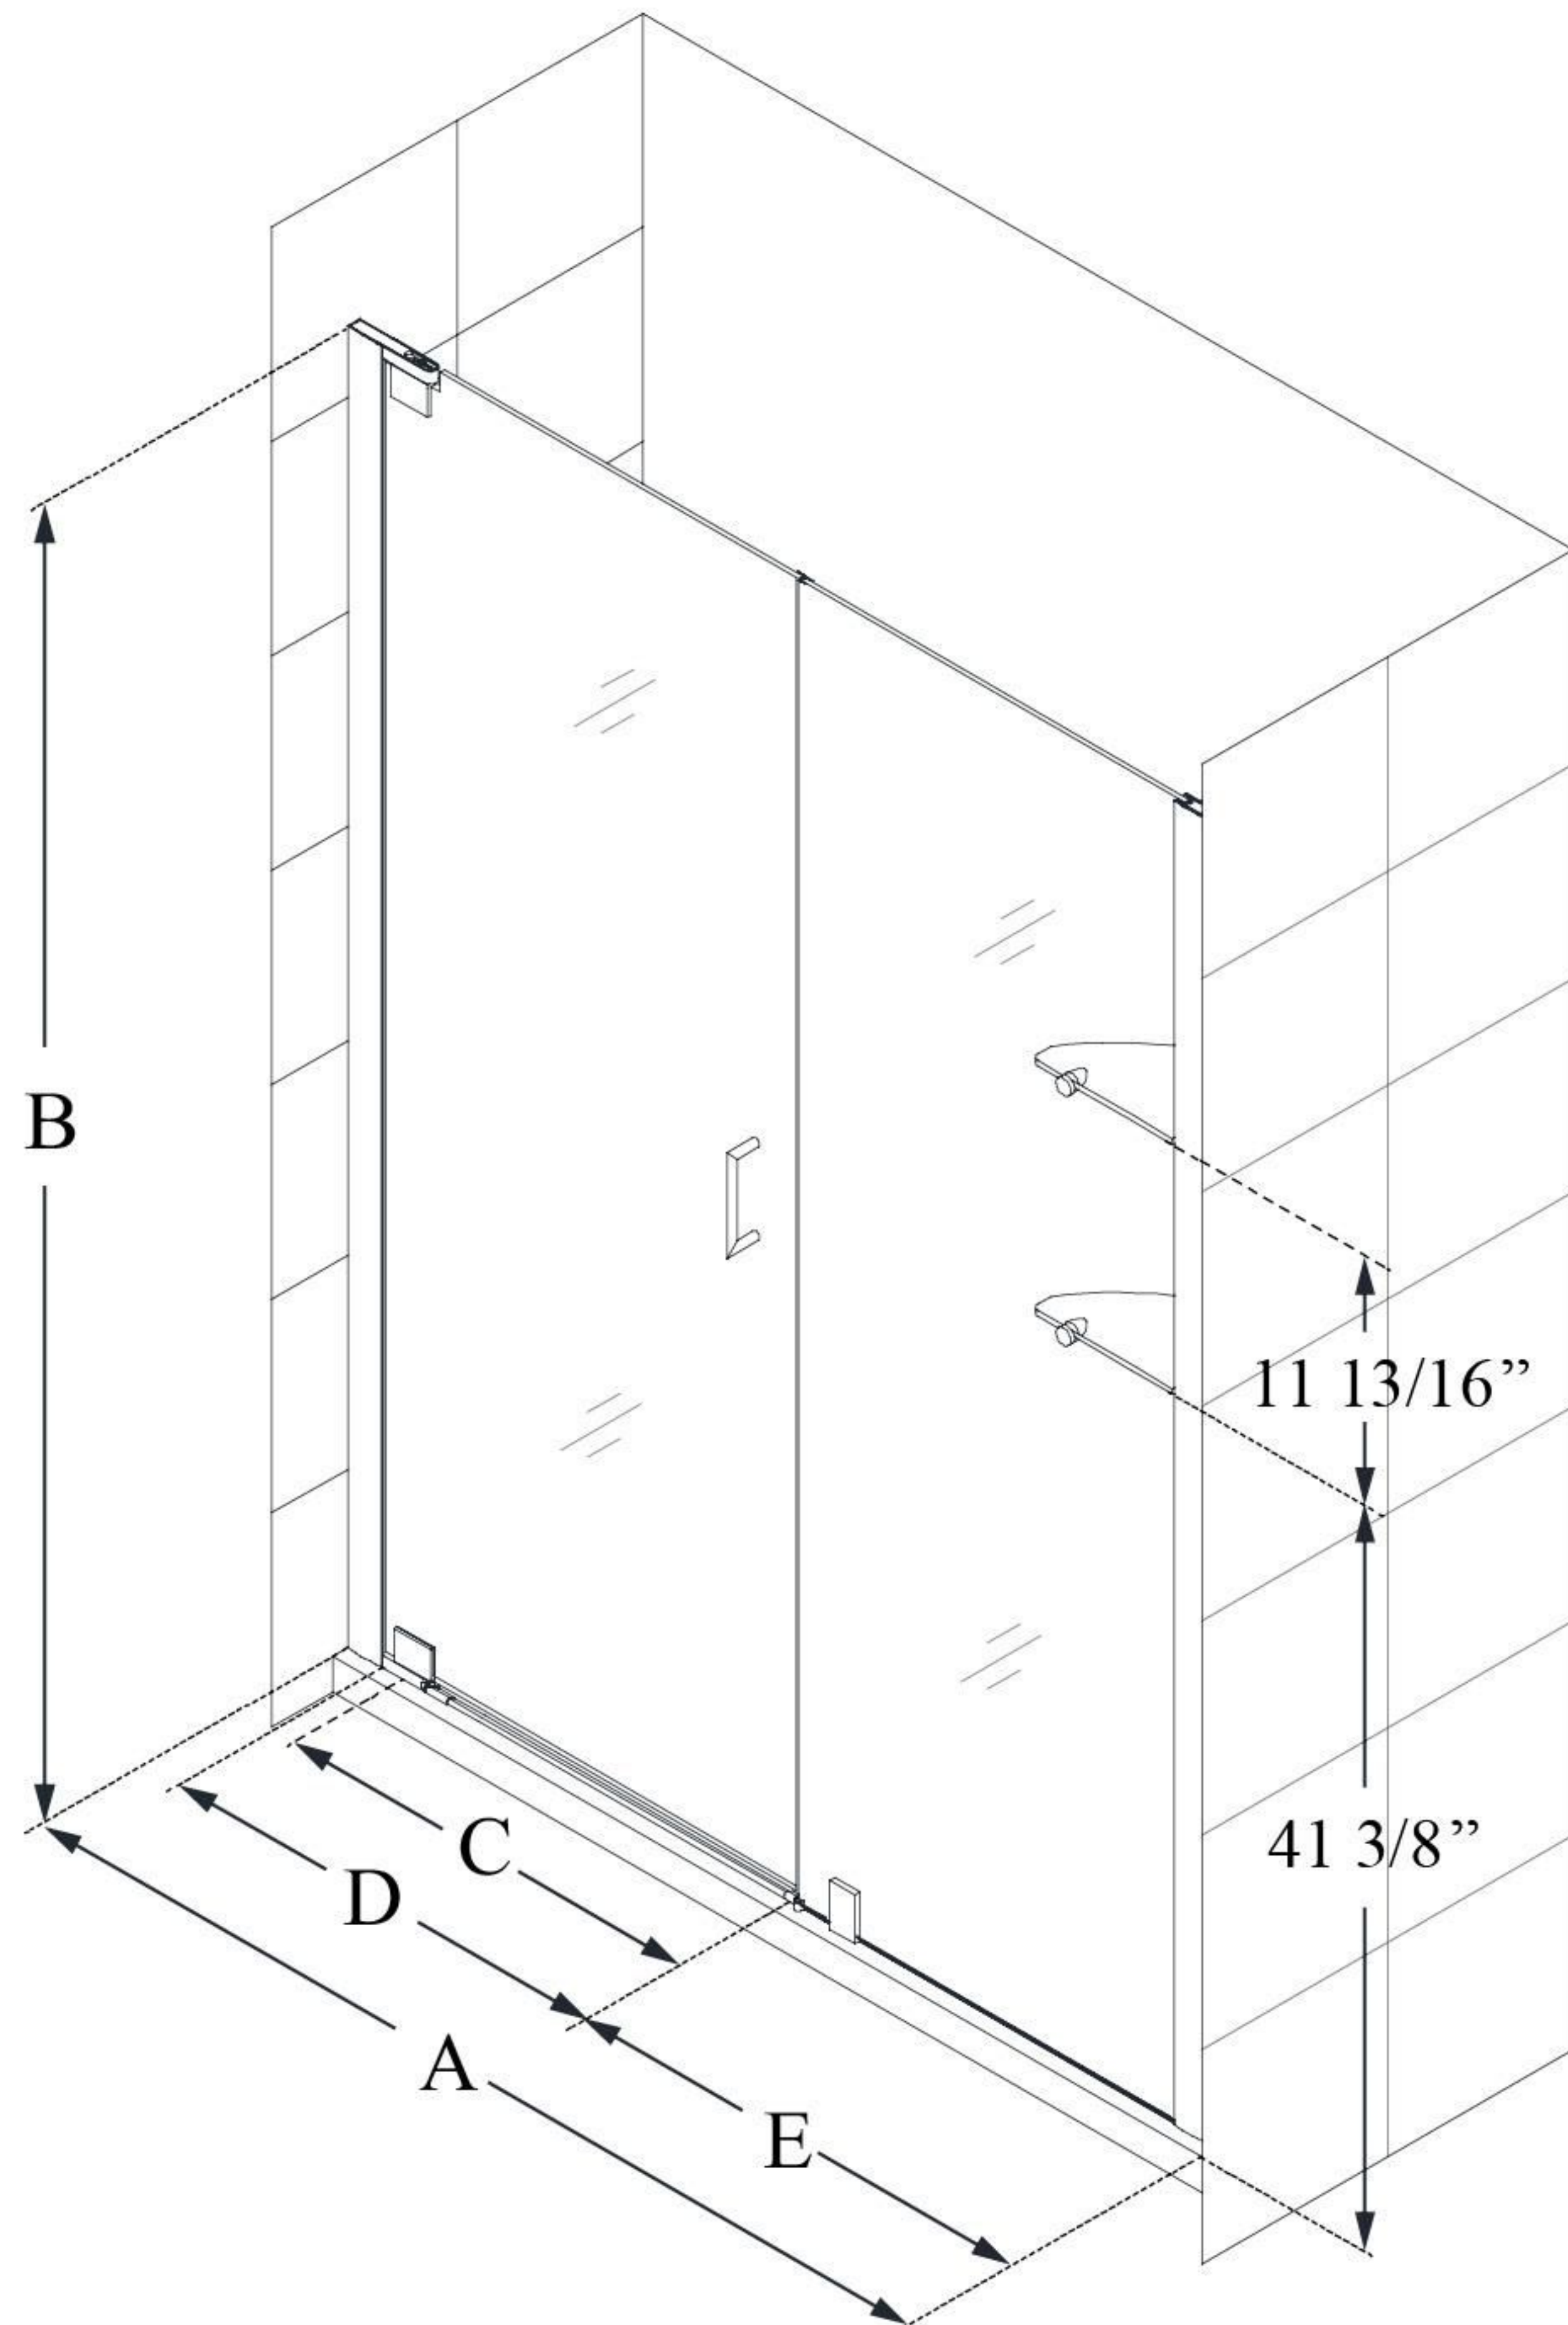

SHDR-4151720

ELEGANCE

DreamLine Elegance 51-53" W
x 72" H Frameless Pivot Shower
Door with Shelves

PIVOT DOOR

CONFIGURATION DIMENSIONS:

A: 51 - 53"

MODEL WIDTH

B: 72"

MODEL HEIGHT

C: 19 1/2"

ACCESS WIDTH

D: 22 1/2"

DOOR WIDTH

E: 26"

INLINE PANEL WIDTH

DreamLine reserves the right to update or modify the hardware or materials pictured without prior notice for the purpose of product improvement and customer satisfaction.