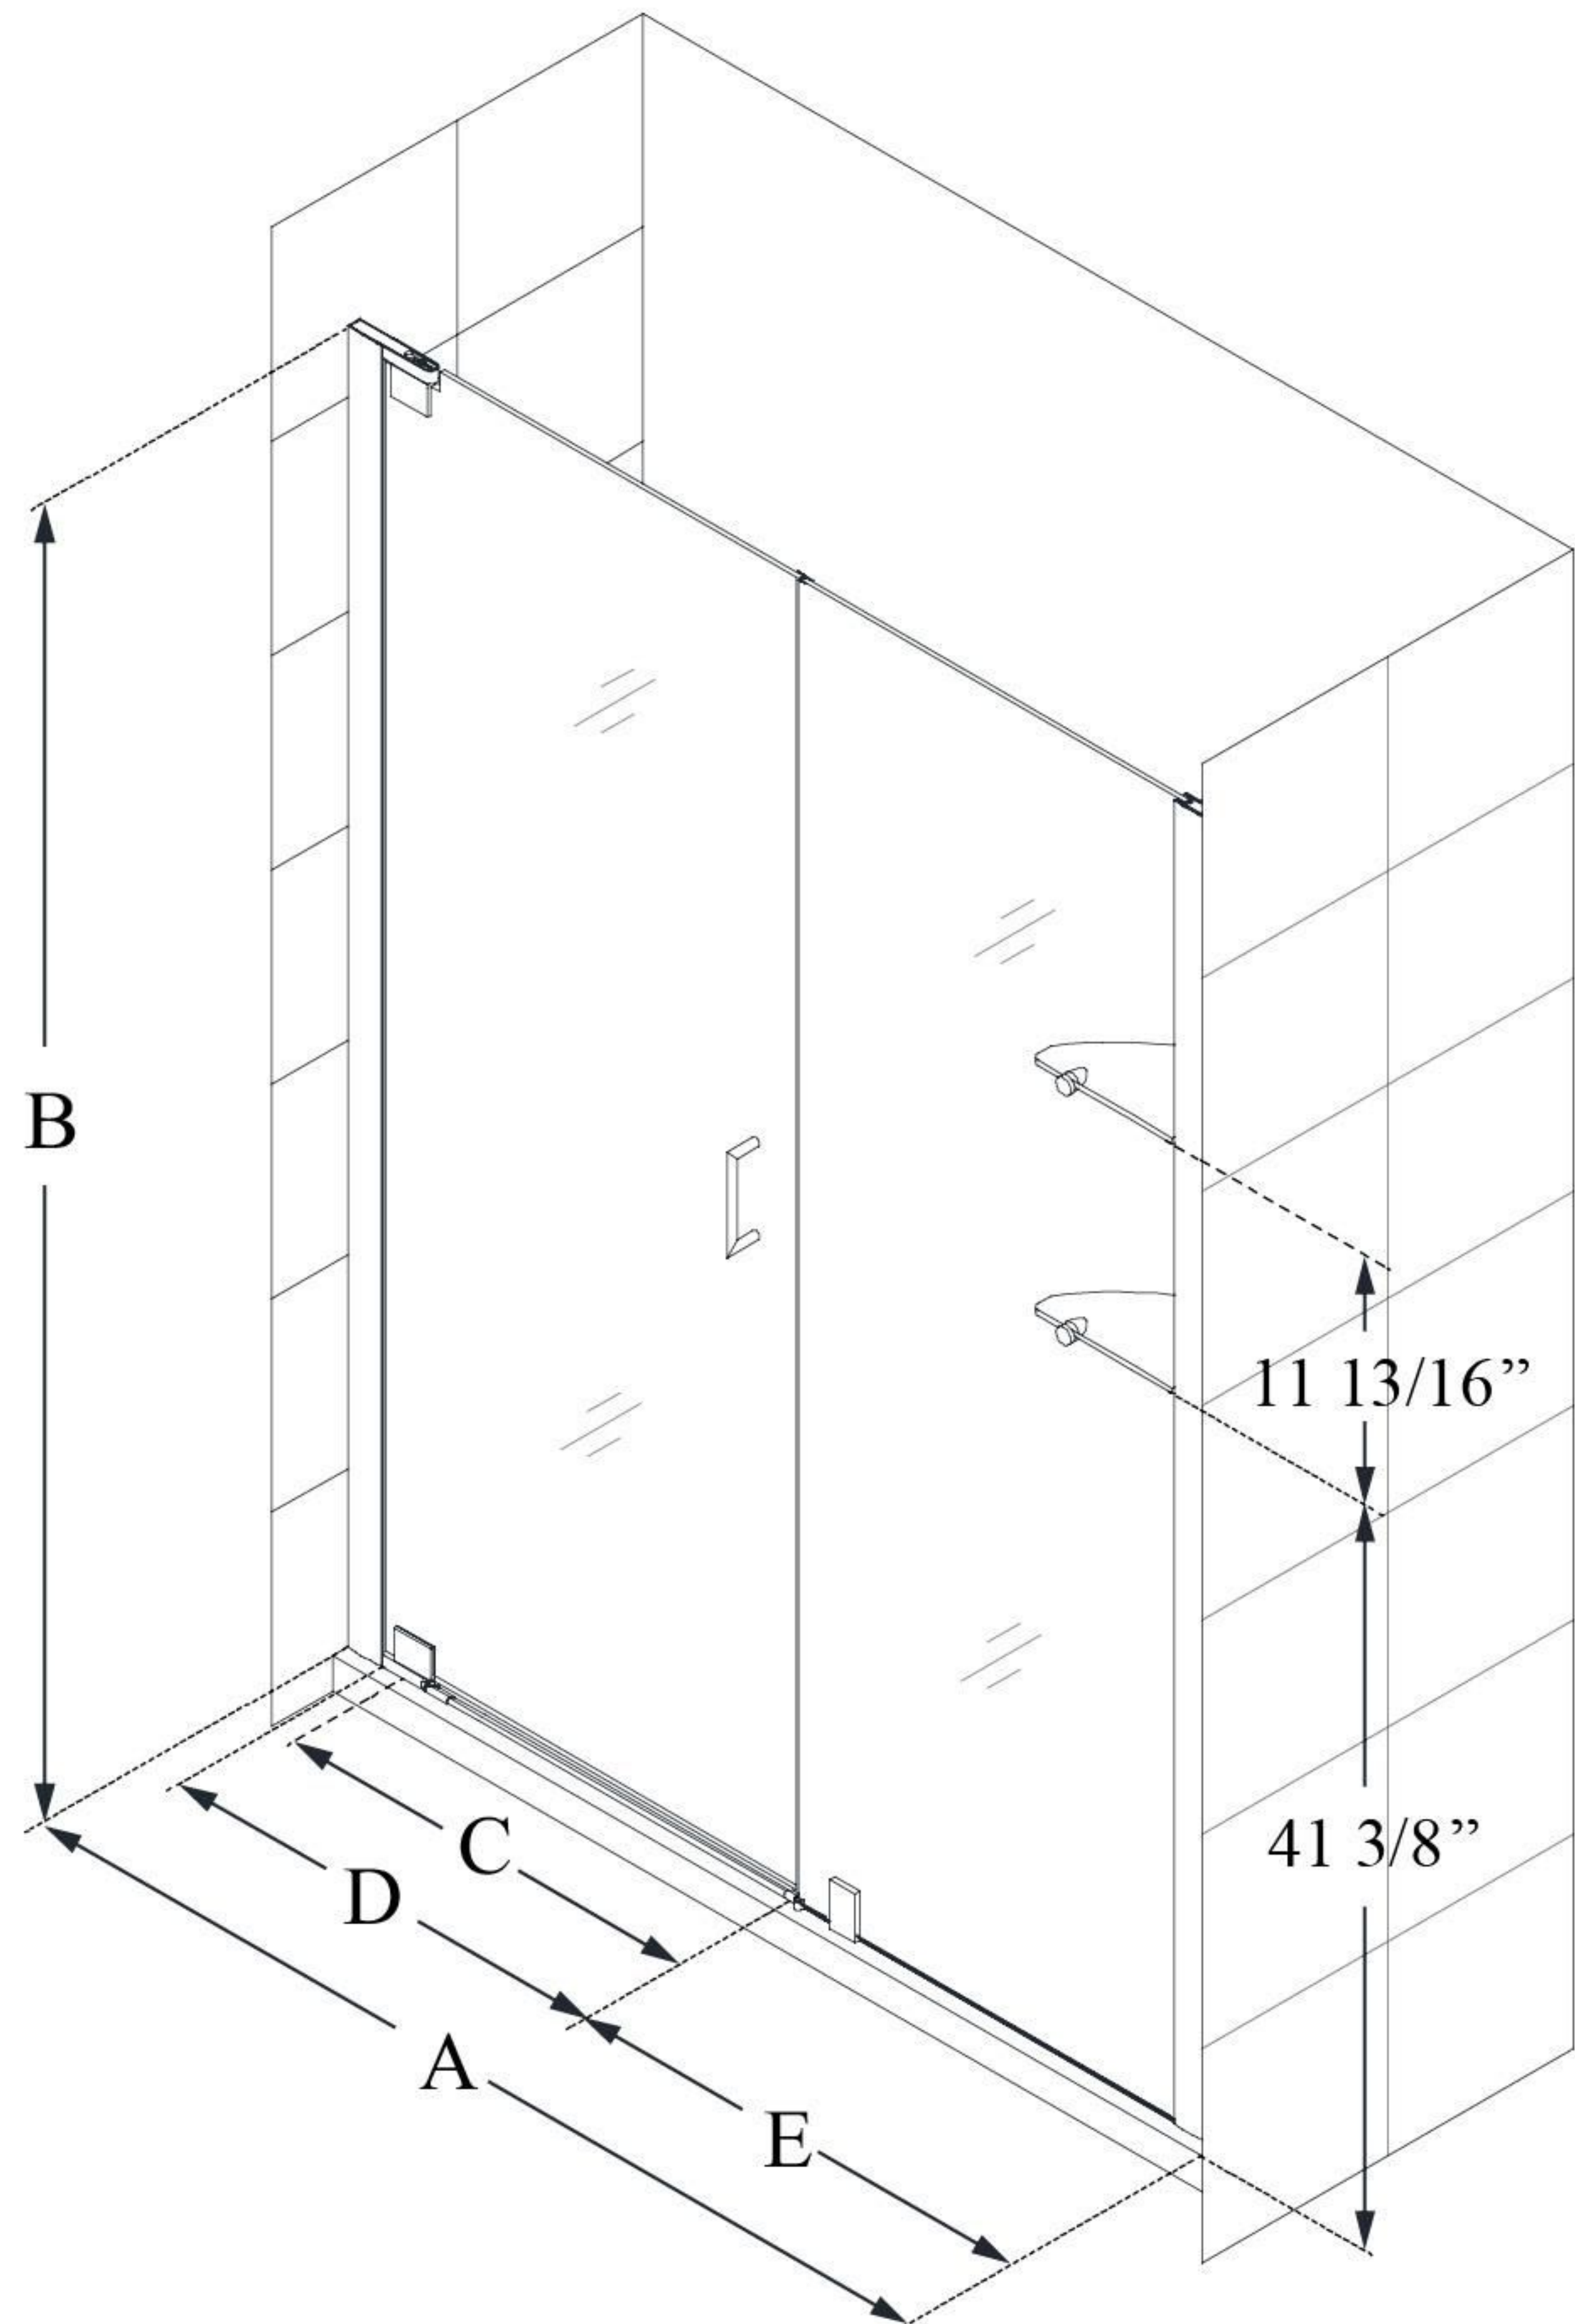

## **ELEGANCE**

DreamLine Elegance 49 1/4 - 51 1/4" W x 72" H Frameless Pivot Shower Door with Shelves

**PIVOT DOOR**

### **CONFIGURATION DIMENSIONS:**

**A: 49 1/4 - 51 1/4"**

MODEL WIDTH

**B: 72"**

MODEL HEIGHT

**C: 17 3/4"**

ACCESS WIDTH

**D: 20 3/4"**

DOOR WIDTH

**E: 26"**

INLINE PANEL WIDTH

DreamLine reserves the right to update or modify the hardware or materials pictured without prior notice for the purpose of product improvement and customer satisfaction.