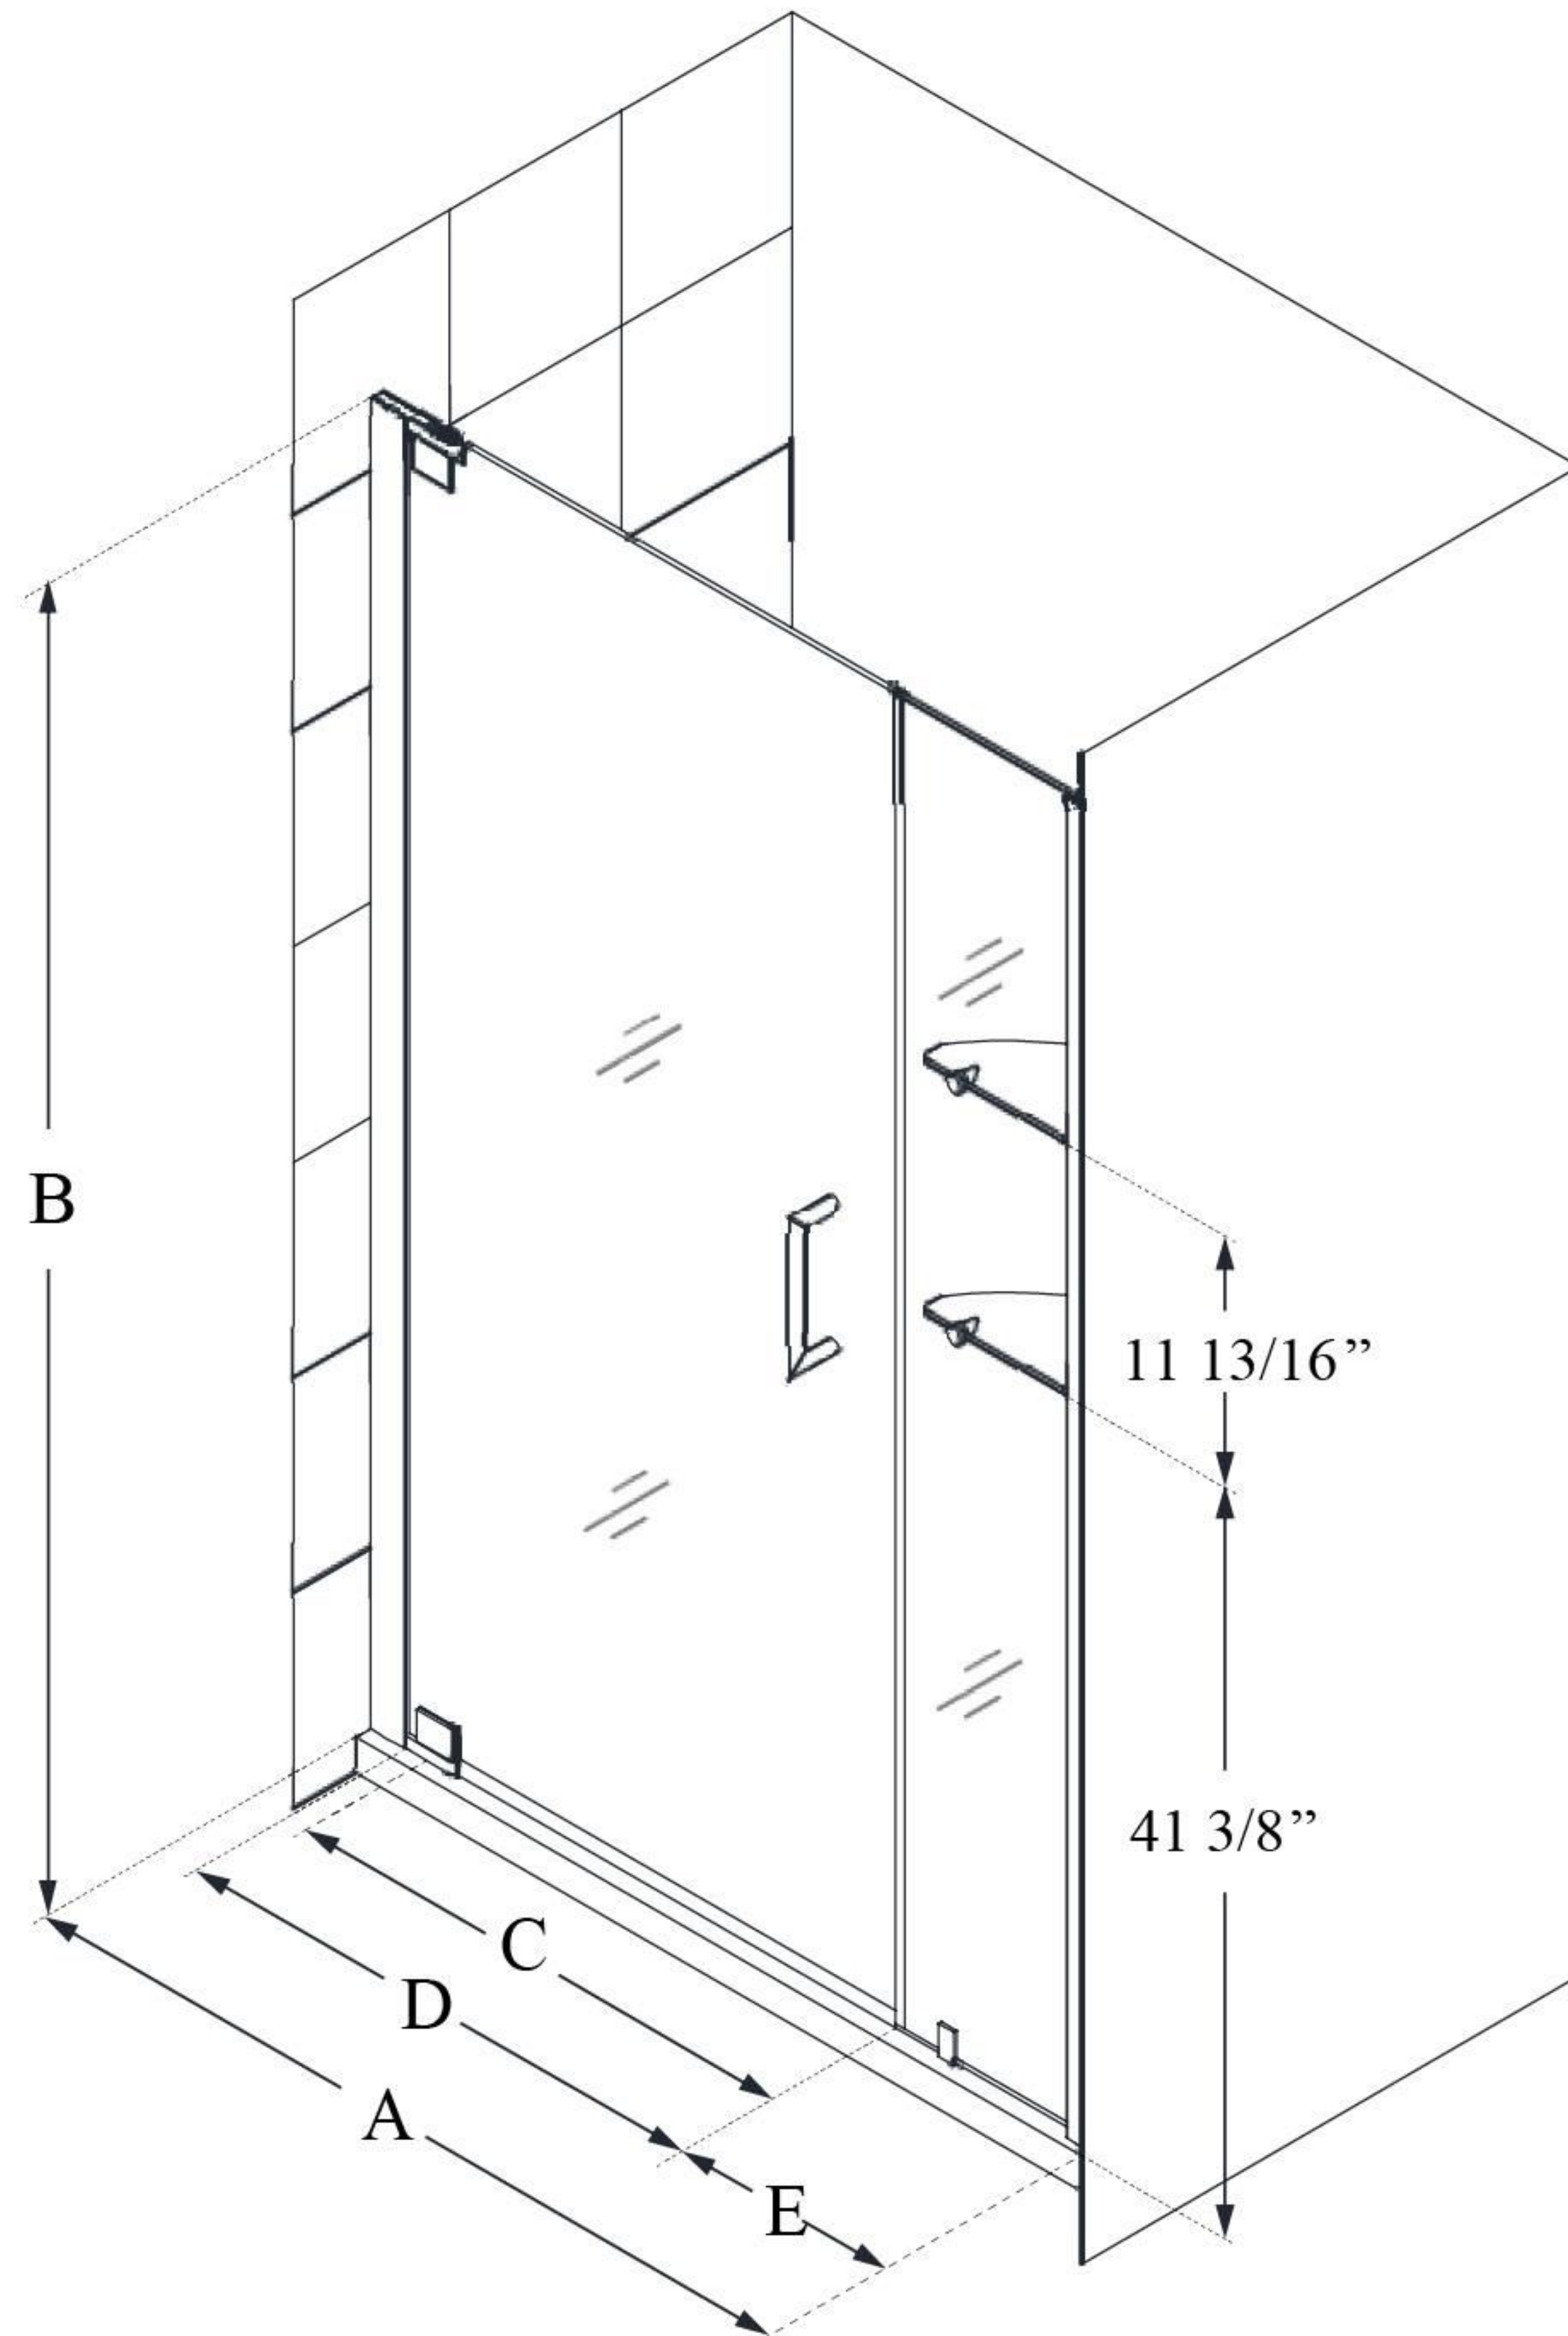

SHDR-4147720

ELEGANCE

DreamLine Elegance 47 3/4 - 49 3/4" W x 72" H Frameless Pivot Shower Door with Shelves

PIVOT DOOR

CONFIGURATION DIMENSIONS:

A: 47 3/4 - 49 3/4"

MODEL WIDTH

B: 72"

MODEL HEIGHT

C: 28 1/4"

ACCESS WIDTH

D: 31 1/4"

DOOR WIDTH

E: 14"

INLINE PANEL WIDTH

DreamLine reserves the right to update or modify the hardware or materials pictured without prior notice for the purpose of product improvement and customer satisfaction.