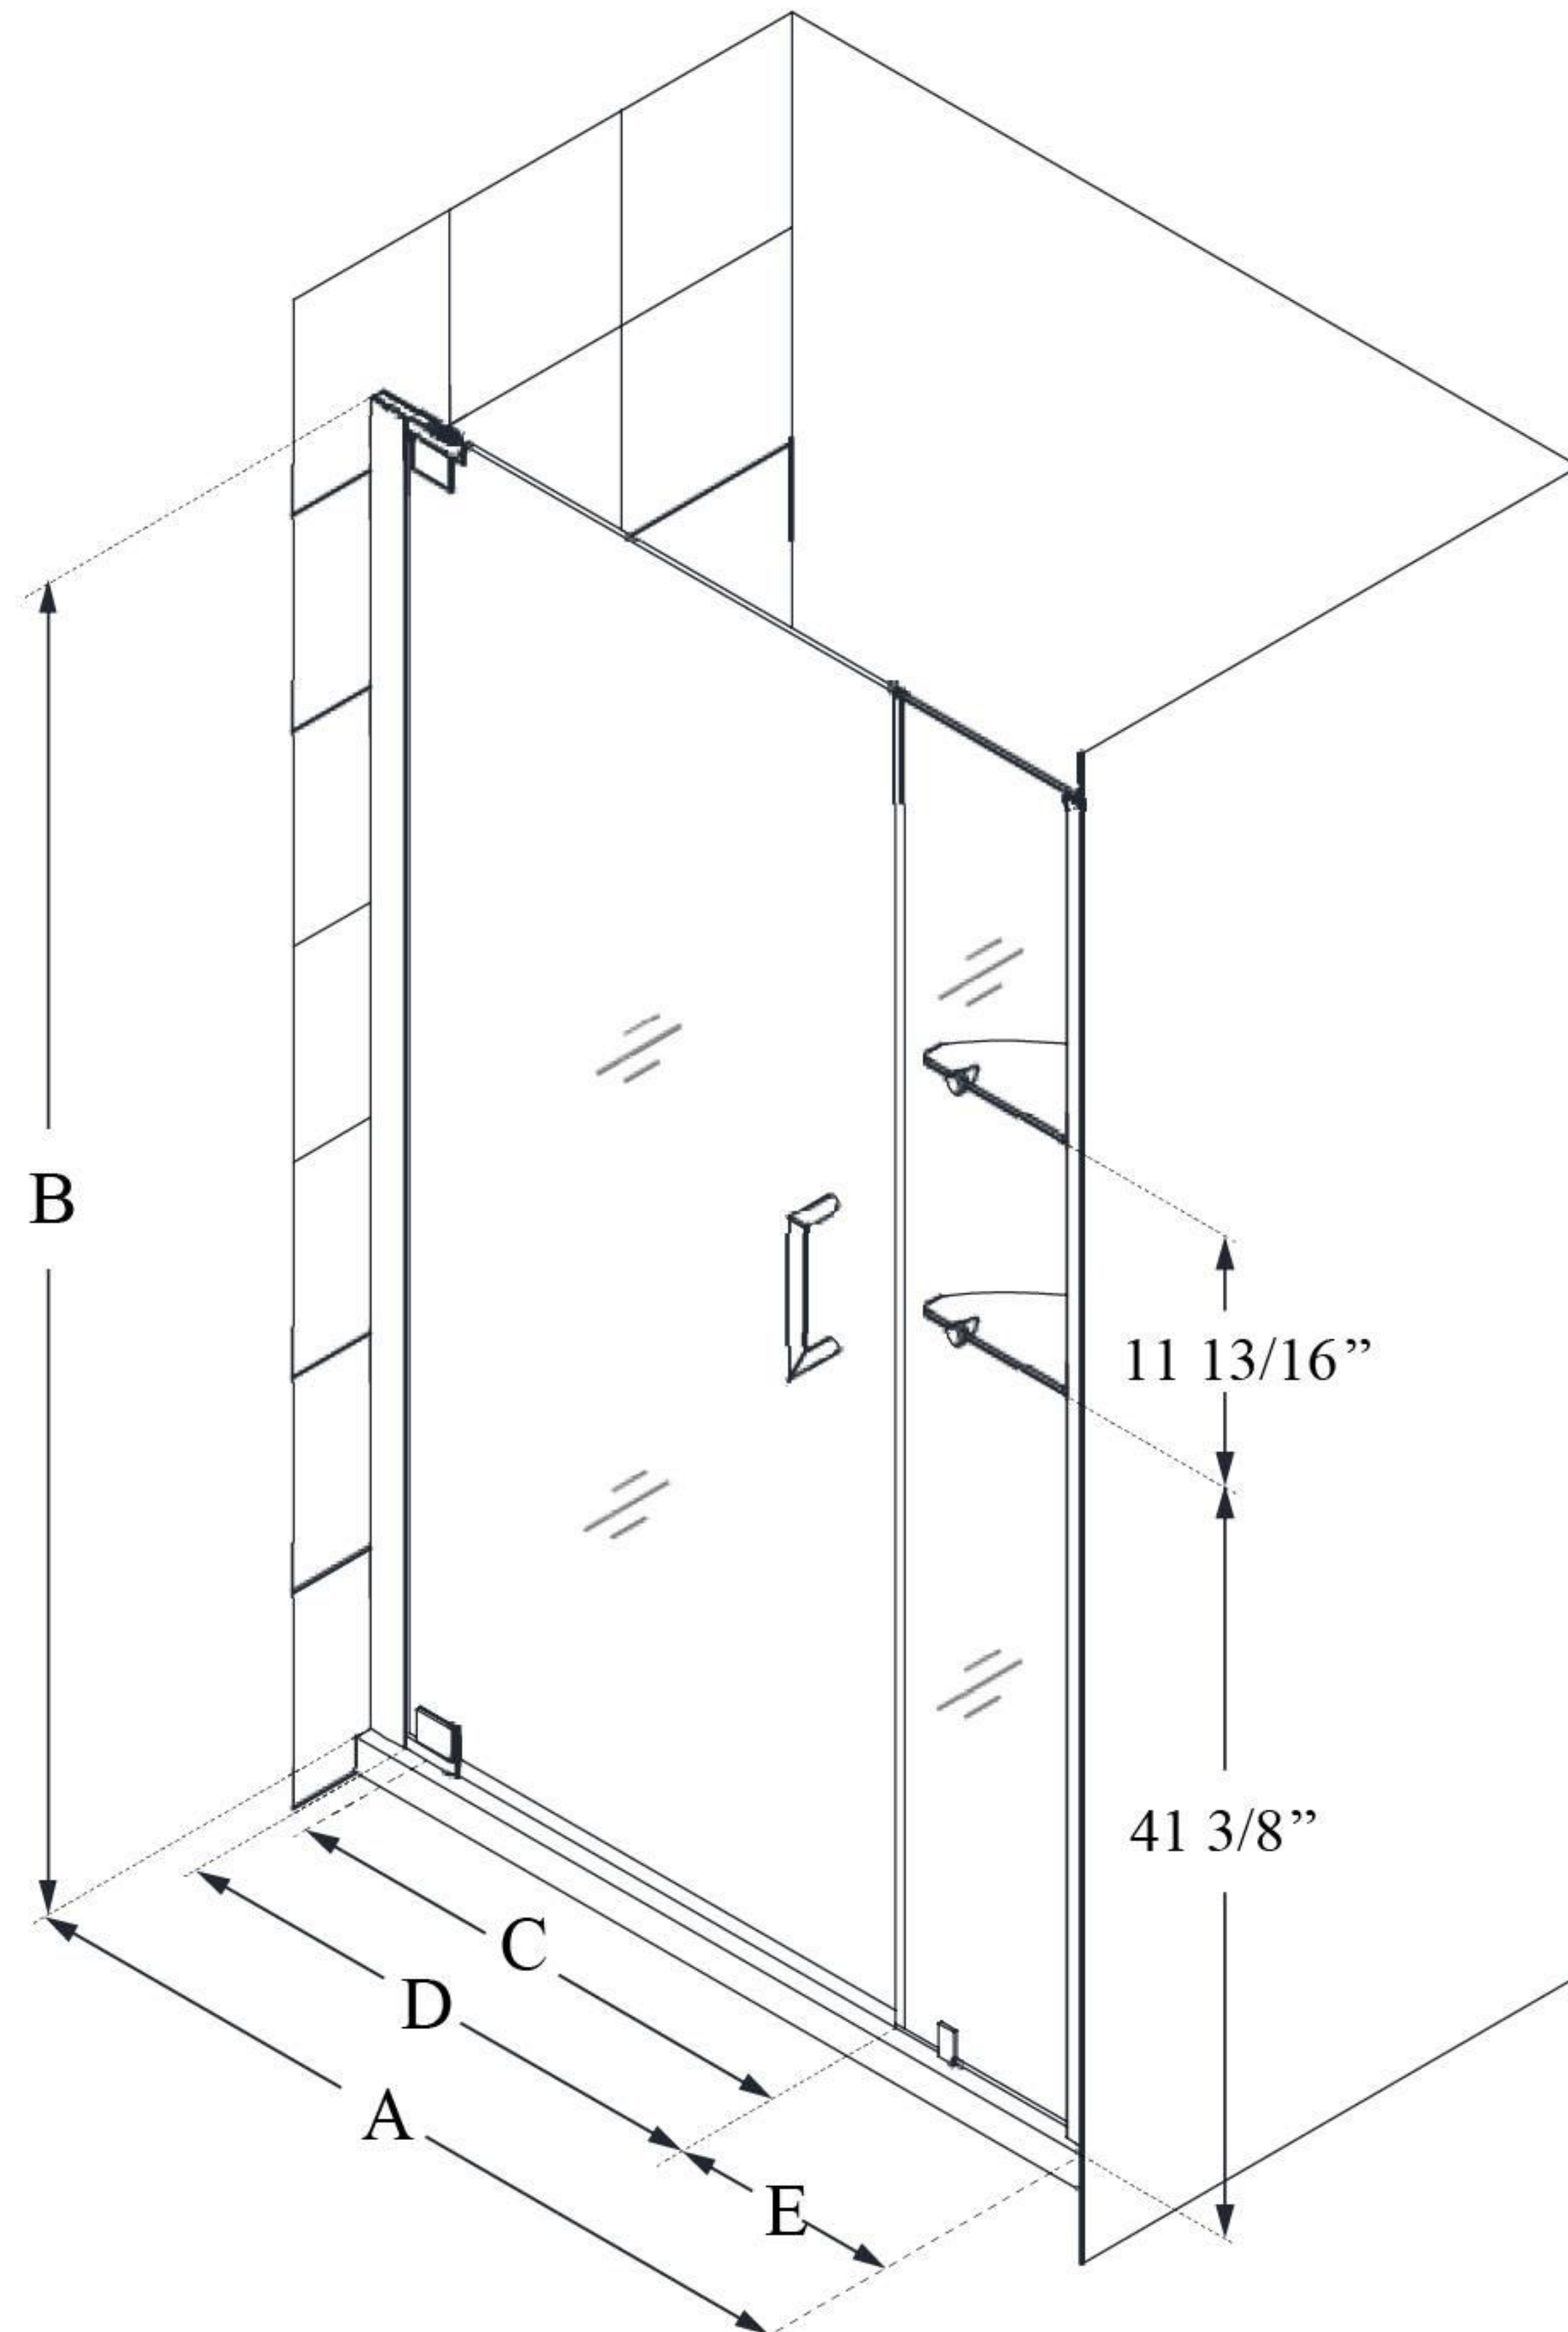

## **ELEGANCE**

DreamLine Elegance 46-48" W  
x 72" H Frameless Pivot Shower  
Door with Shelves

**PIVOT DOOR**

### **CONFIGURATION DIMENSIONS:**

**A: 46 - 48"**

MODEL WIDTH

**B: 72"**

MODEL HEIGHT

**C: 26 1/2"**

ACCESS WIDTH

**D: 29 1/2"**

DOOR WIDTH

**E: 14"**

INLINE PANEL WIDTH

DreamLine reserves the right to update or modify the hardware or materials pictured without prior notice for the purpose of product improvement and customer satisfaction.