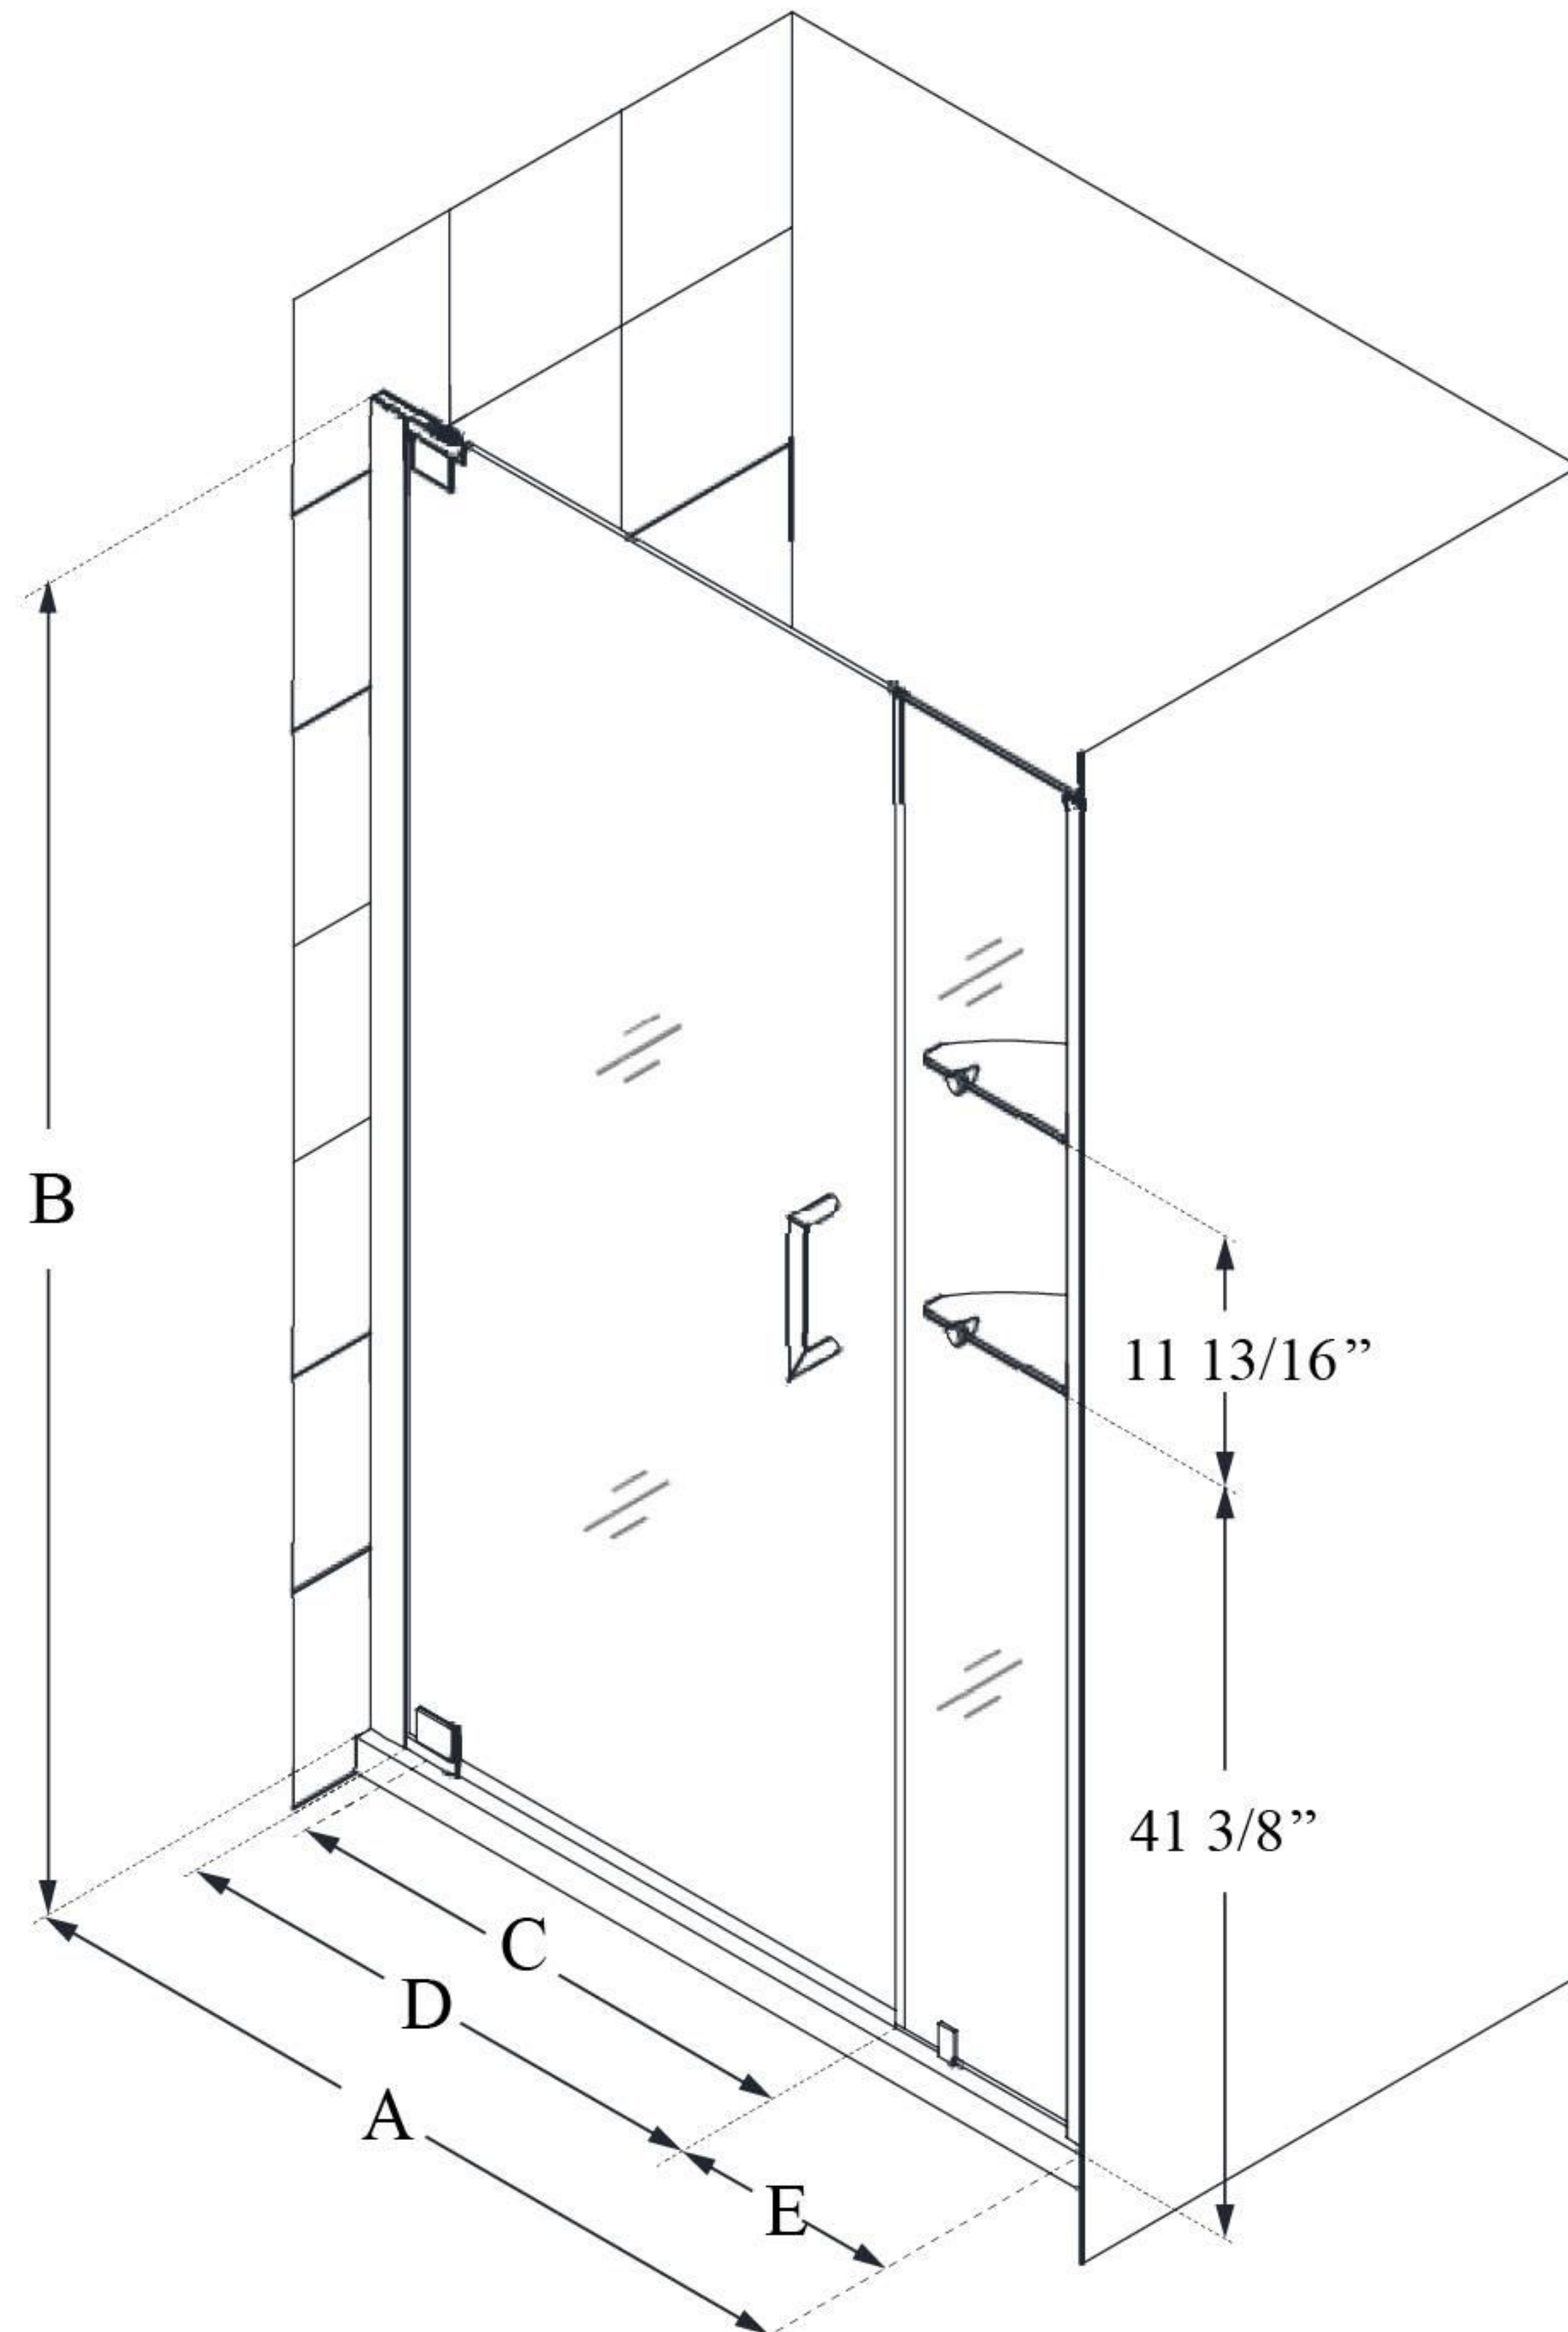

SHDR-4144720

ELEGANCE

DreamLine Elegance 44 1/4 - 46 1/4" W x 72" H Frameless Pivot Shower Door with Shelves

PIVOT DOOR

CONFIGURATION DIMENSIONS:

A: 44 1/4 - 46 1/4"

MODEL WIDTH

B: 72"

MODEL HEIGHT

C: 24 3/4"

ACCESS WIDTH

D: 27 3/4"

DOOR WIDTH

E: 14"

INLINE PANEL WIDTH

DreamLine reserves the right to update or modify the hardware or materials pictured without prior notice for the purpose of product improvement and customer satisfaction.