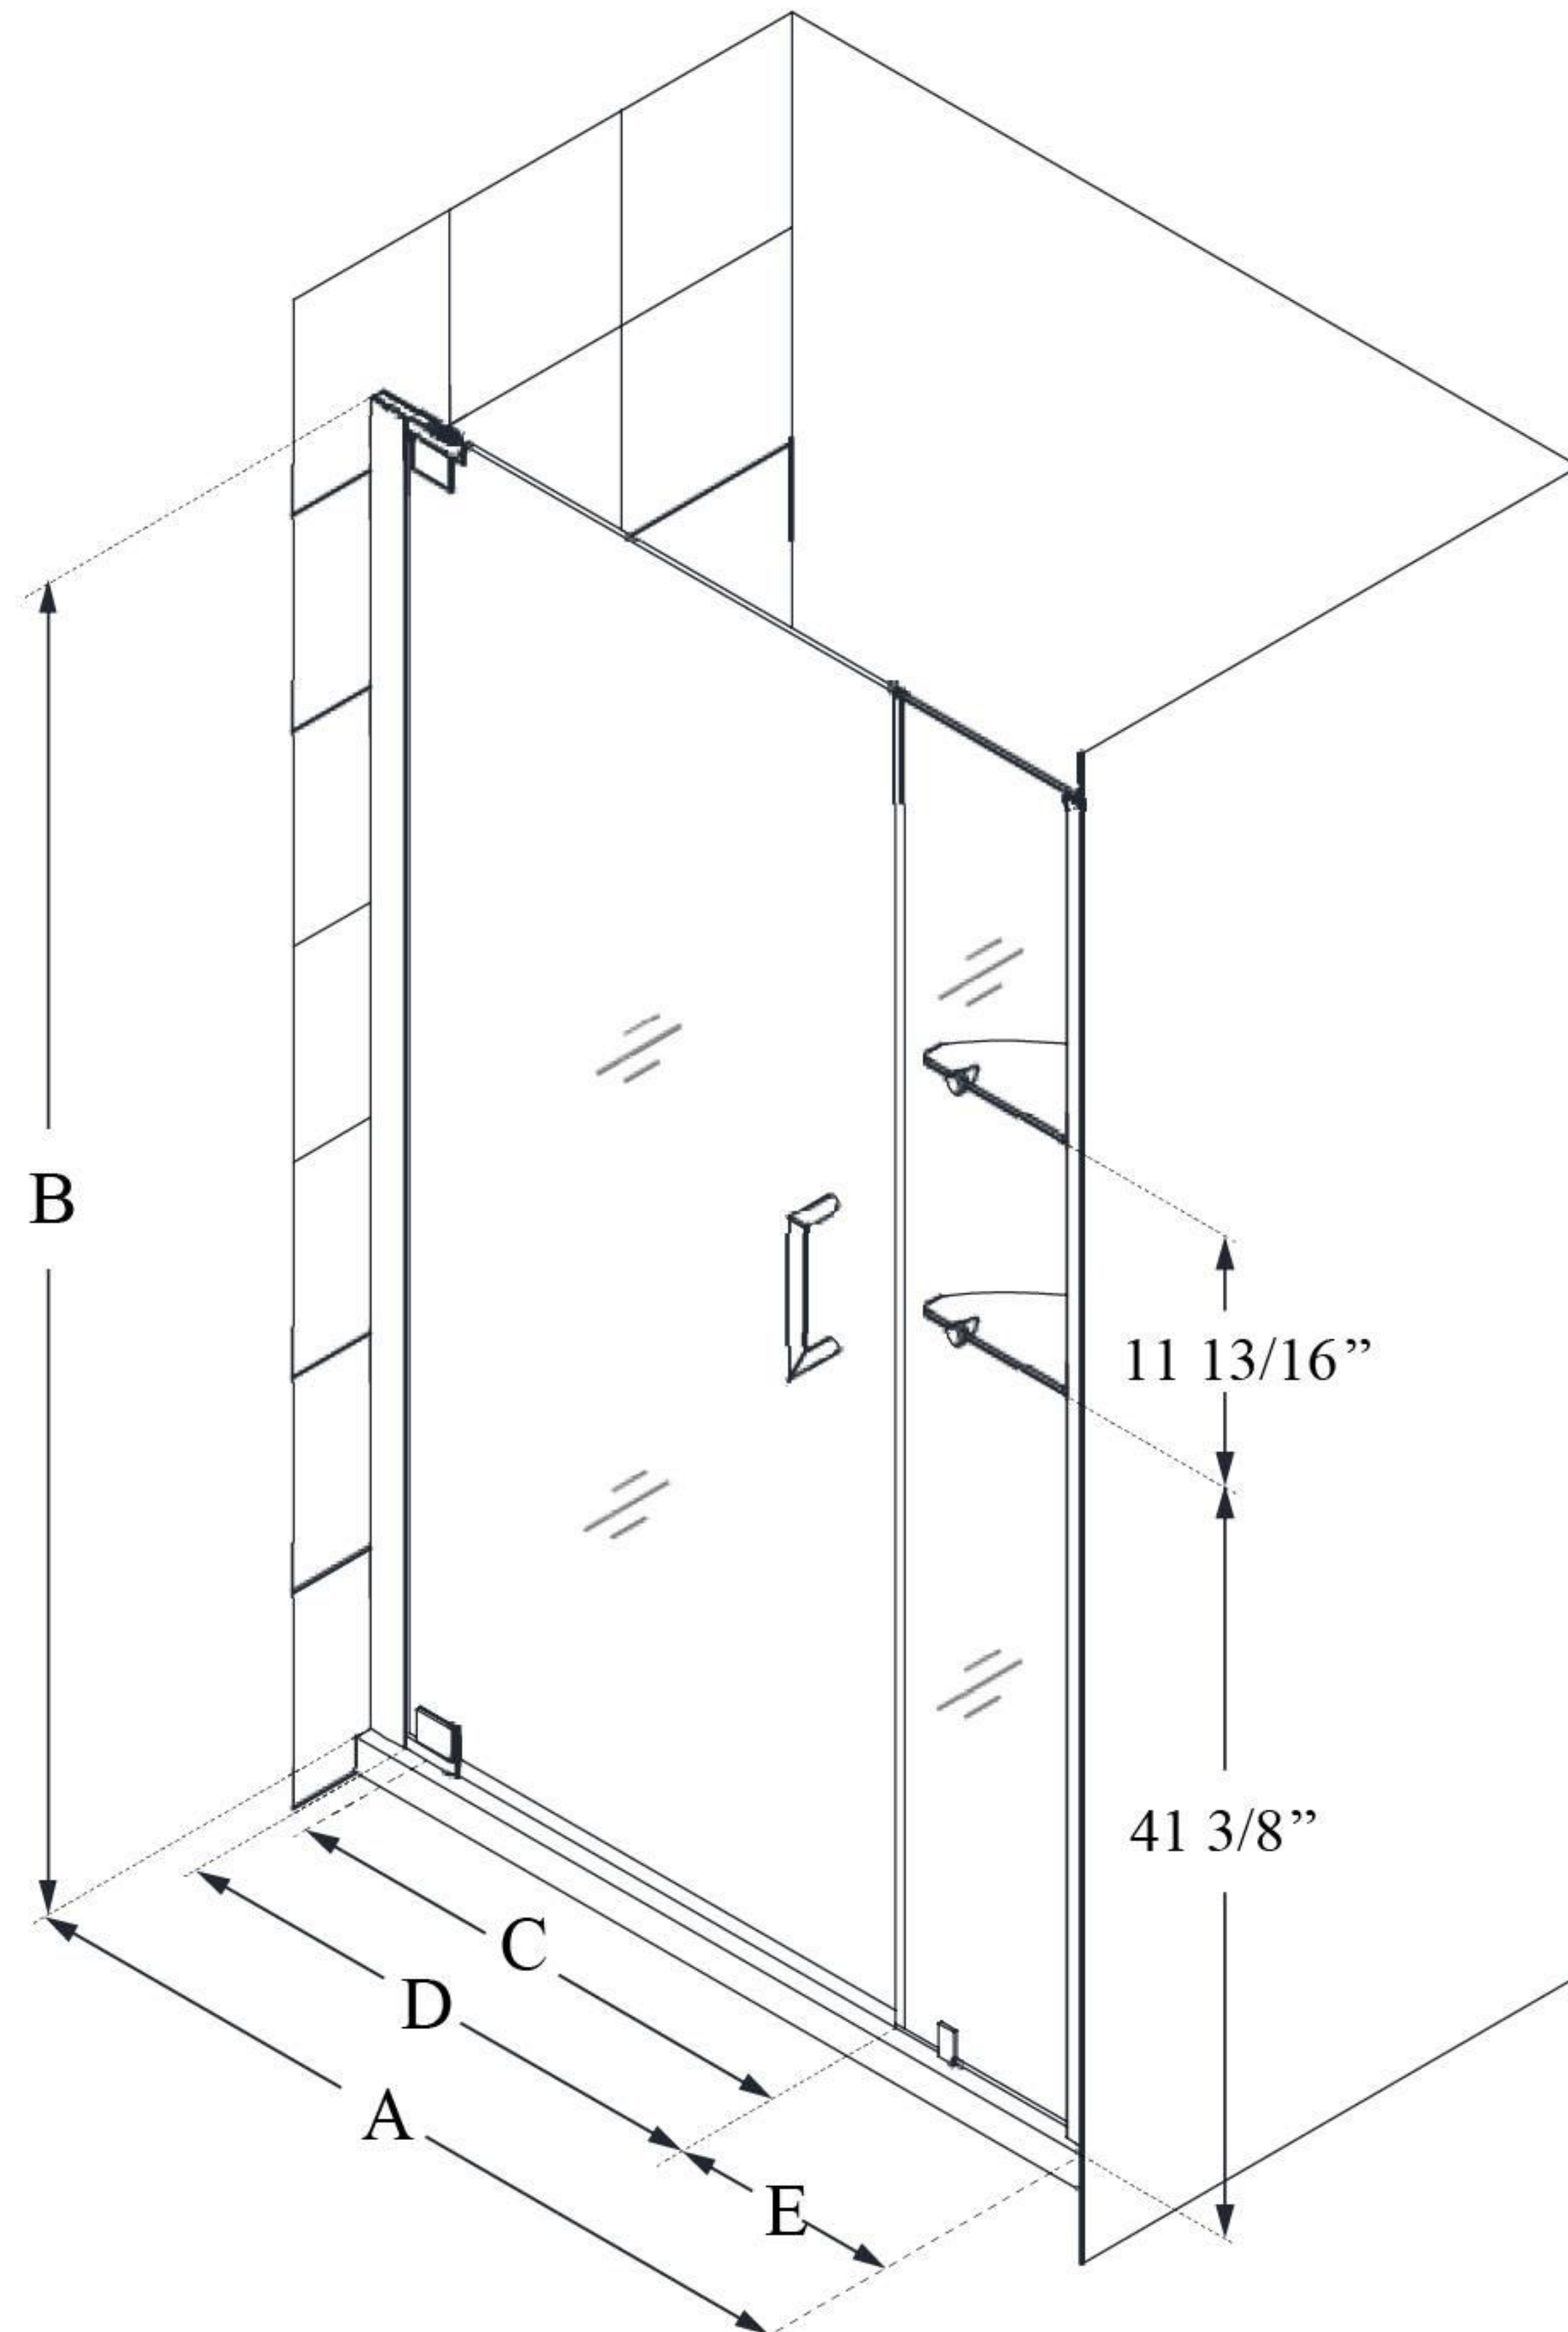

SHDR-4142720

ELEGANCE

DreamLine Elegance 42 1/2 - 44 1/2" W x 72" H Frameless Pivot Shower Door with Shelves

PIVOT DOOR

CONFIGURATION DIMENSIONS:

A: 42 1/2 - 44 1/2"

MODEL WIDTH

B: 72"

MODEL HEIGHT

C: 23"

ACCESS WIDTH

D: 26"

DOOR WIDTH

E: 14"

INLINE PANEL WIDTH

DreamLine reserves the right to update or modify the hardware or materials pictured without prior notice for the purpose of product improvement and customer satisfaction.