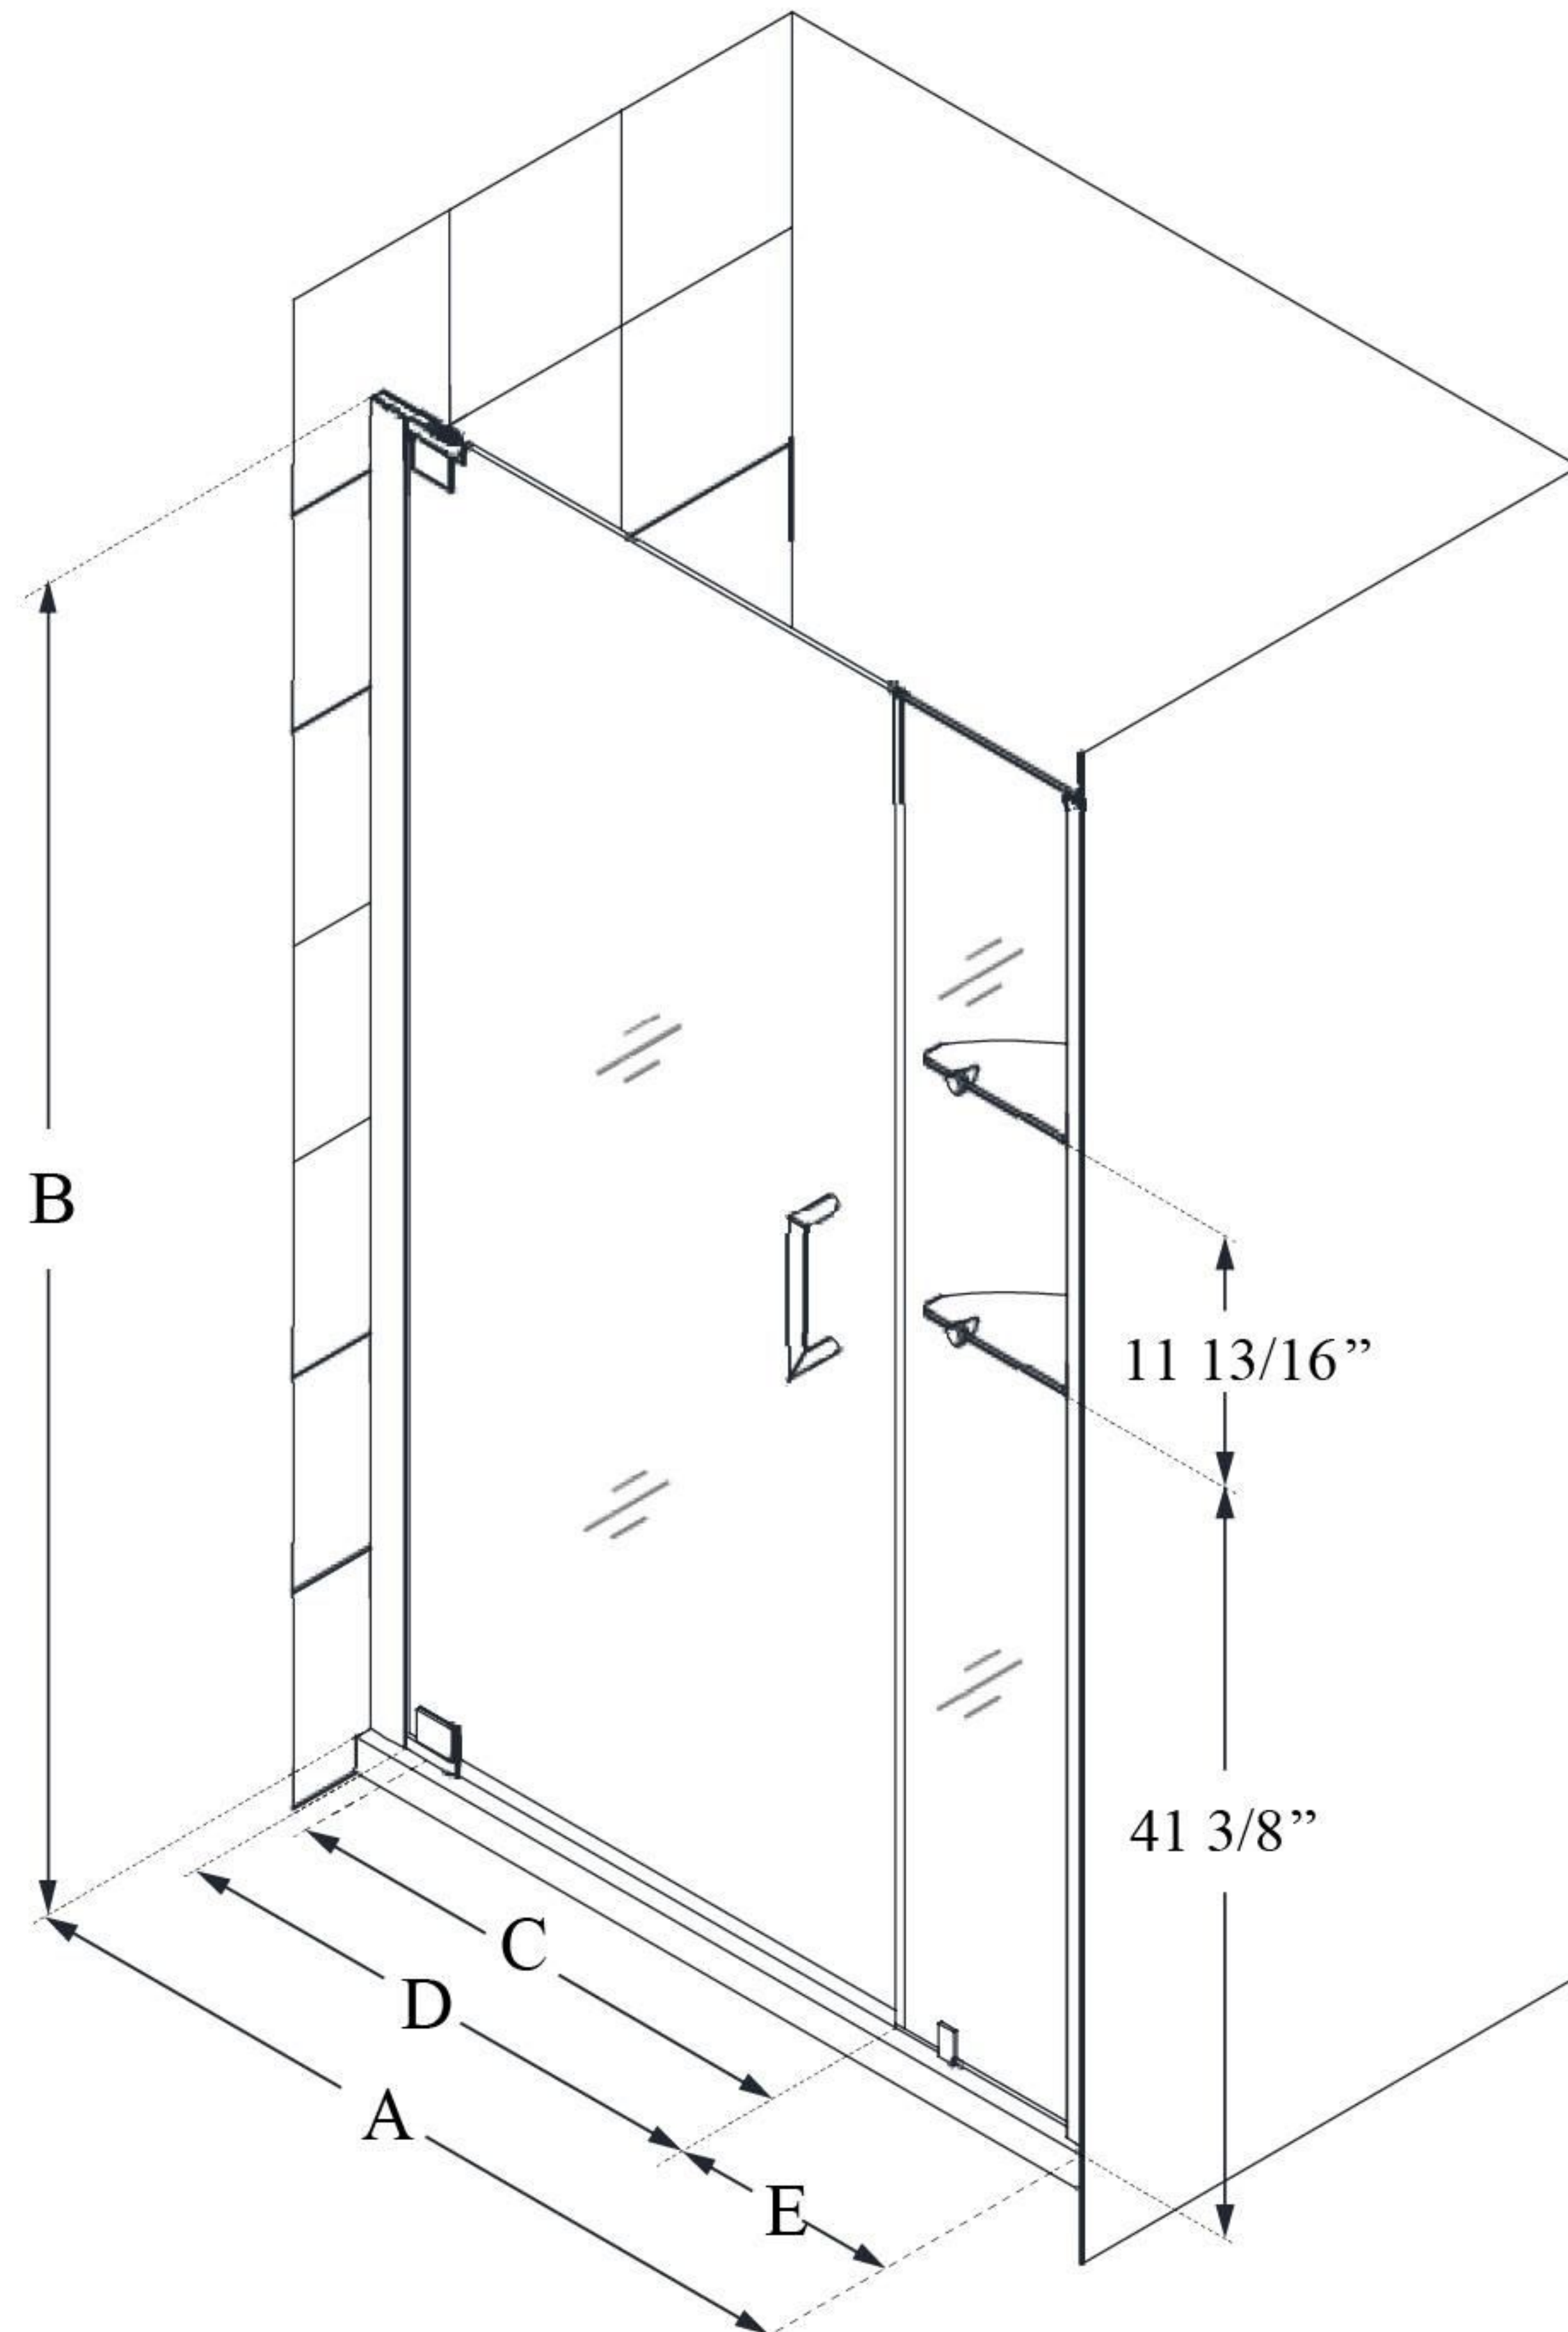

SHDR-4140720

ELEGANCE

DreamLine Elegance 40 3/4 - 42 3/4" W x 72" H Frameless Pivot Shower Door with Shelves

PIVOT DOOR

CONFIGURATION DIMENSIONS:

A: 40 3/4 - 42 3/4"

MODEL WIDTH

B: 72"

MODEL HEIGHT

C: 21 1/4"

ACCESS WIDTH

D: 24 1/4"

DOOR WIDTH

E: 14"

INLINE PANEL WIDTH

DreamLine reserves the right to update or modify the hardware or materials pictured without prior notice for the purpose of product improvement and customer satisfaction.