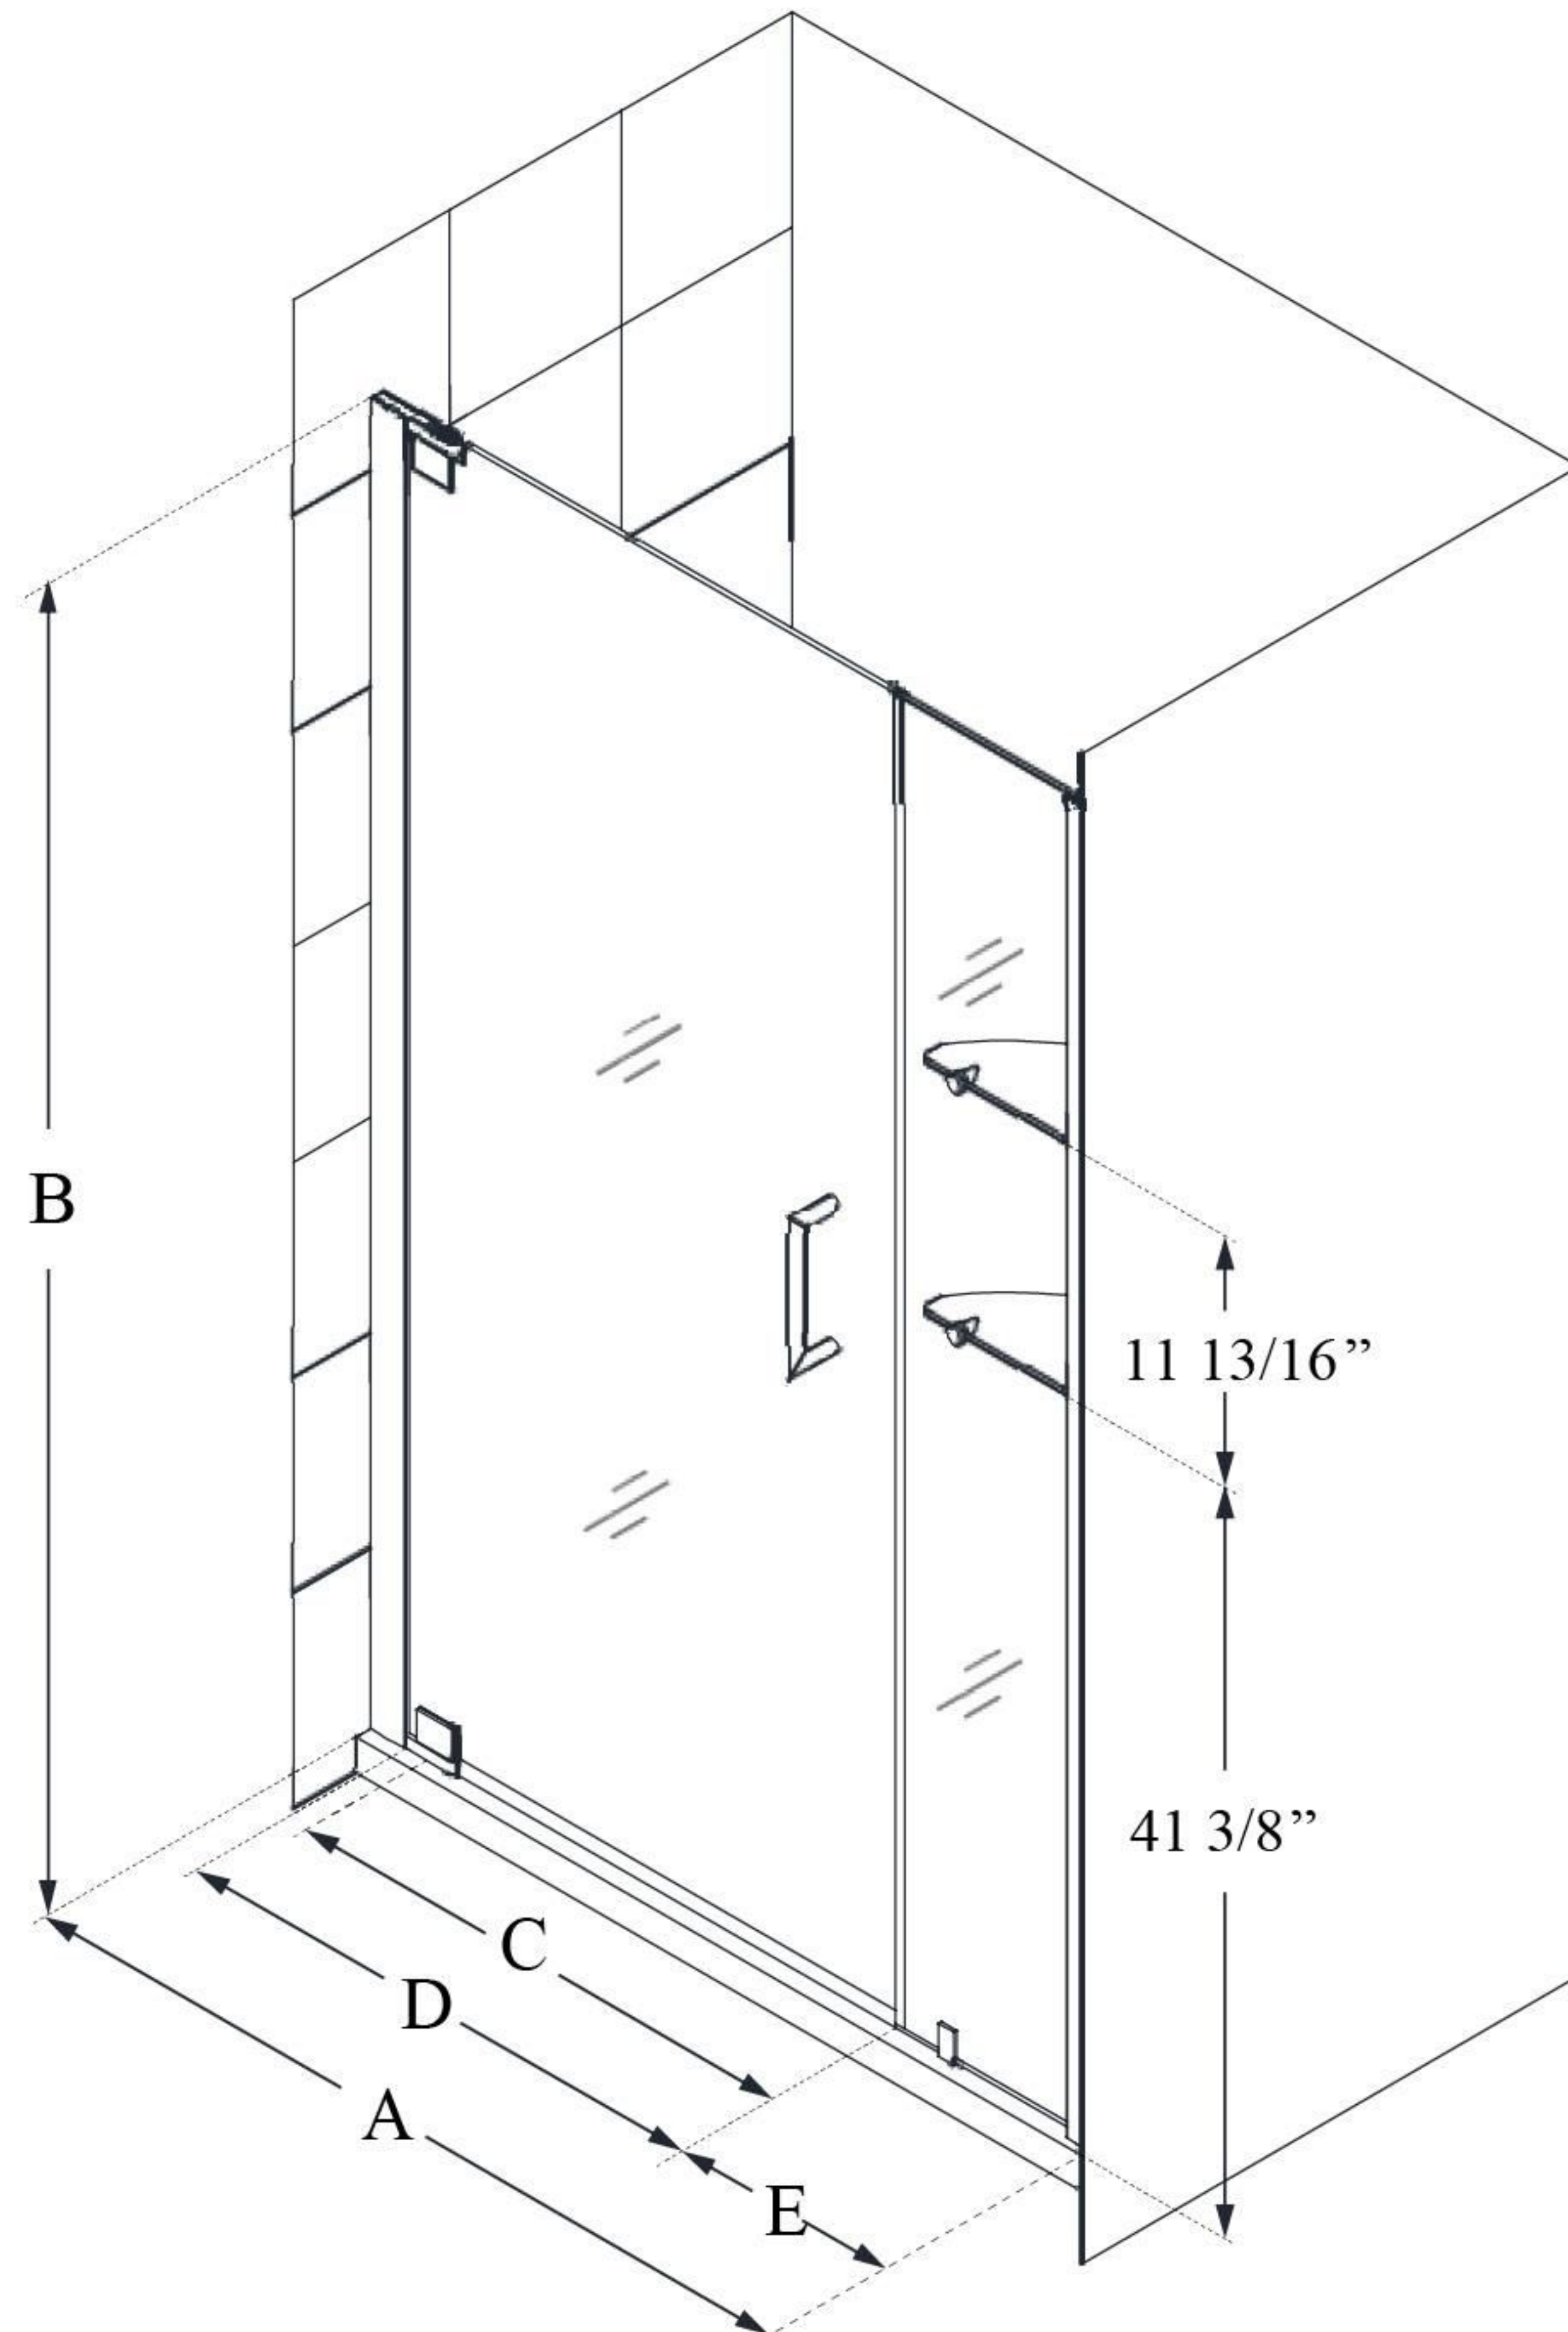

SHDR-4139720

ELEGANCE

DreamLine Elegance 39-41" W
x 72" H Frameless Pivot Shower
Door with Shelves

PIVOT DOOR

CONFIGURATION DIMENSIONS:

A: 39 - 41"

MODEL WIDTH

B: 72"

MODEL HEIGHT

C: 19 1/2"

ACCESS WIDTH

D: 22 1/2"

DOOR WIDTH

E: 14"

INLINE PANEL WIDTH

DreamLine reserves the right to update or modify the hardware or materials pictured without prior notice for the purpose of product improvement and customer satisfaction.