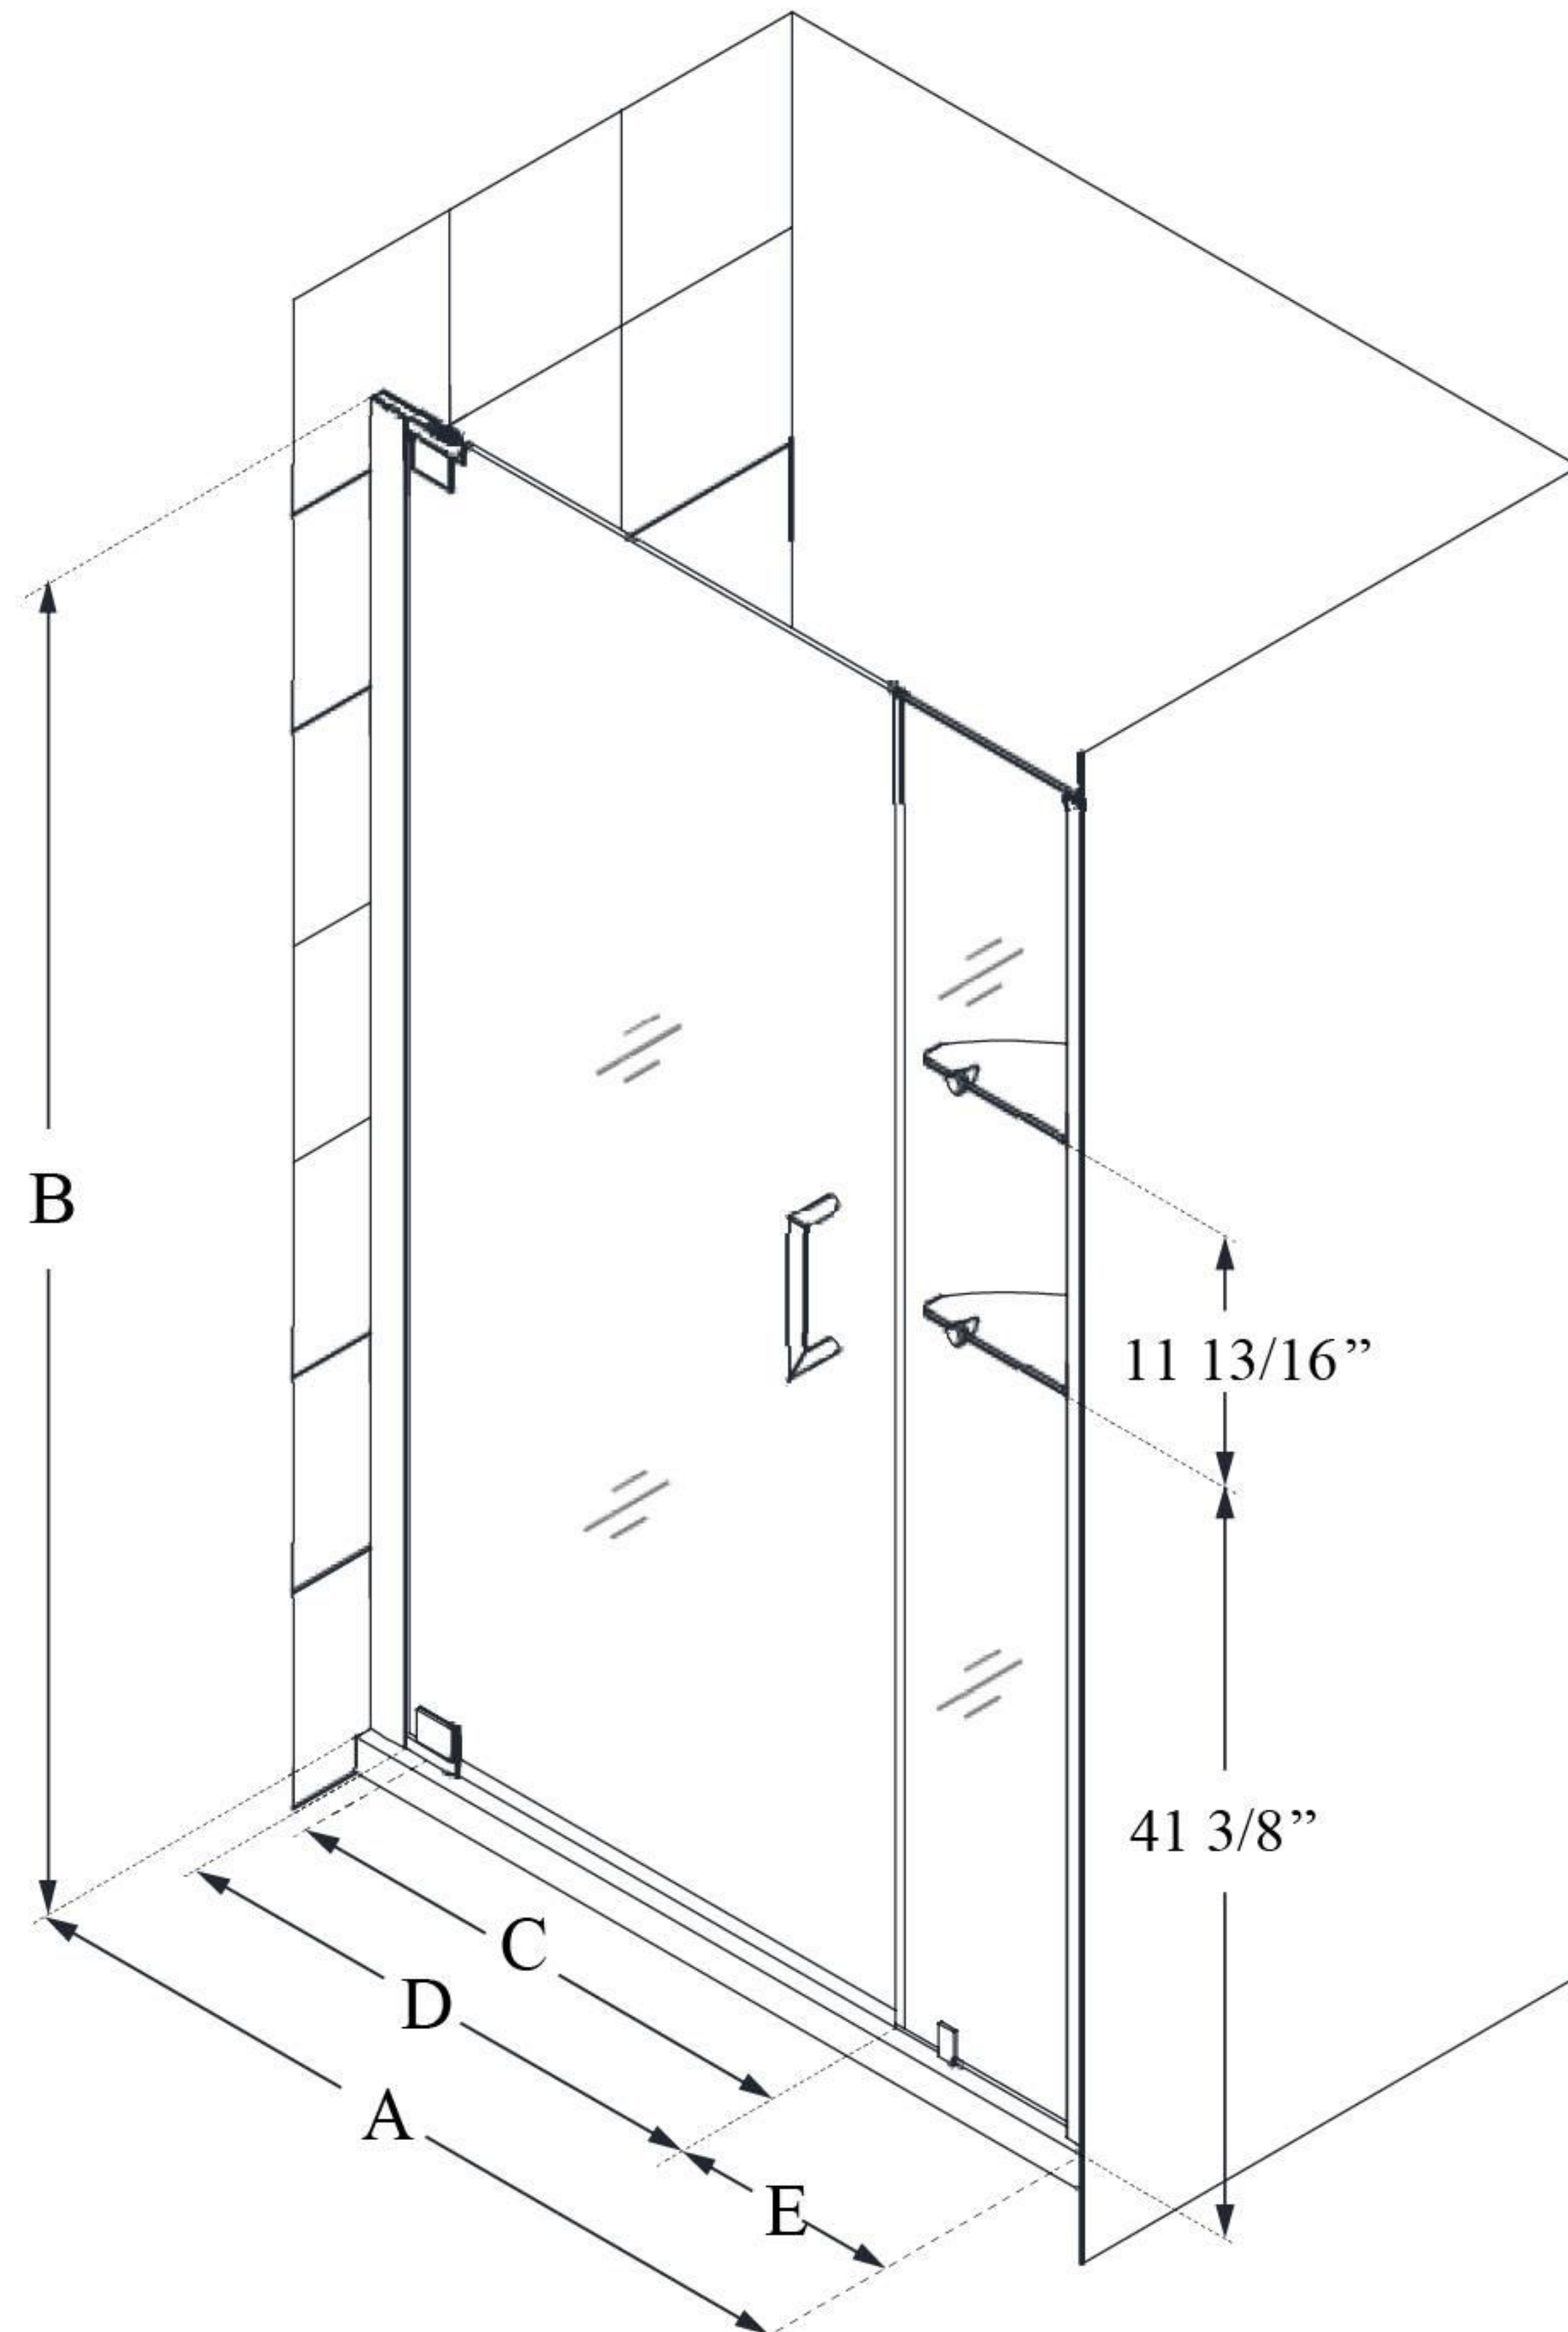

SHDR-4137720

ELEGANCE

DreamLine Elegance 37 1/4 - 39 1/4" W x 72" H Frameless Pivot Shower Door with Shelves

PIVOT DOOR

CONFIGURATION DIMENSIONS:

A: 37 1/4 - 39 1/4"

MODEL WIDTH

B: 72"

MODEL HEIGHT

C: 17 3/4"

ACCESS WIDTH

D: 20 3/4"

DOOR WIDTH

E: 14"

INLINE PANEL WIDTH

DreamLine reserves the right to update or modify the hardware or materials pictured without prior notice for the purpose of product improvement and customer satisfaction.