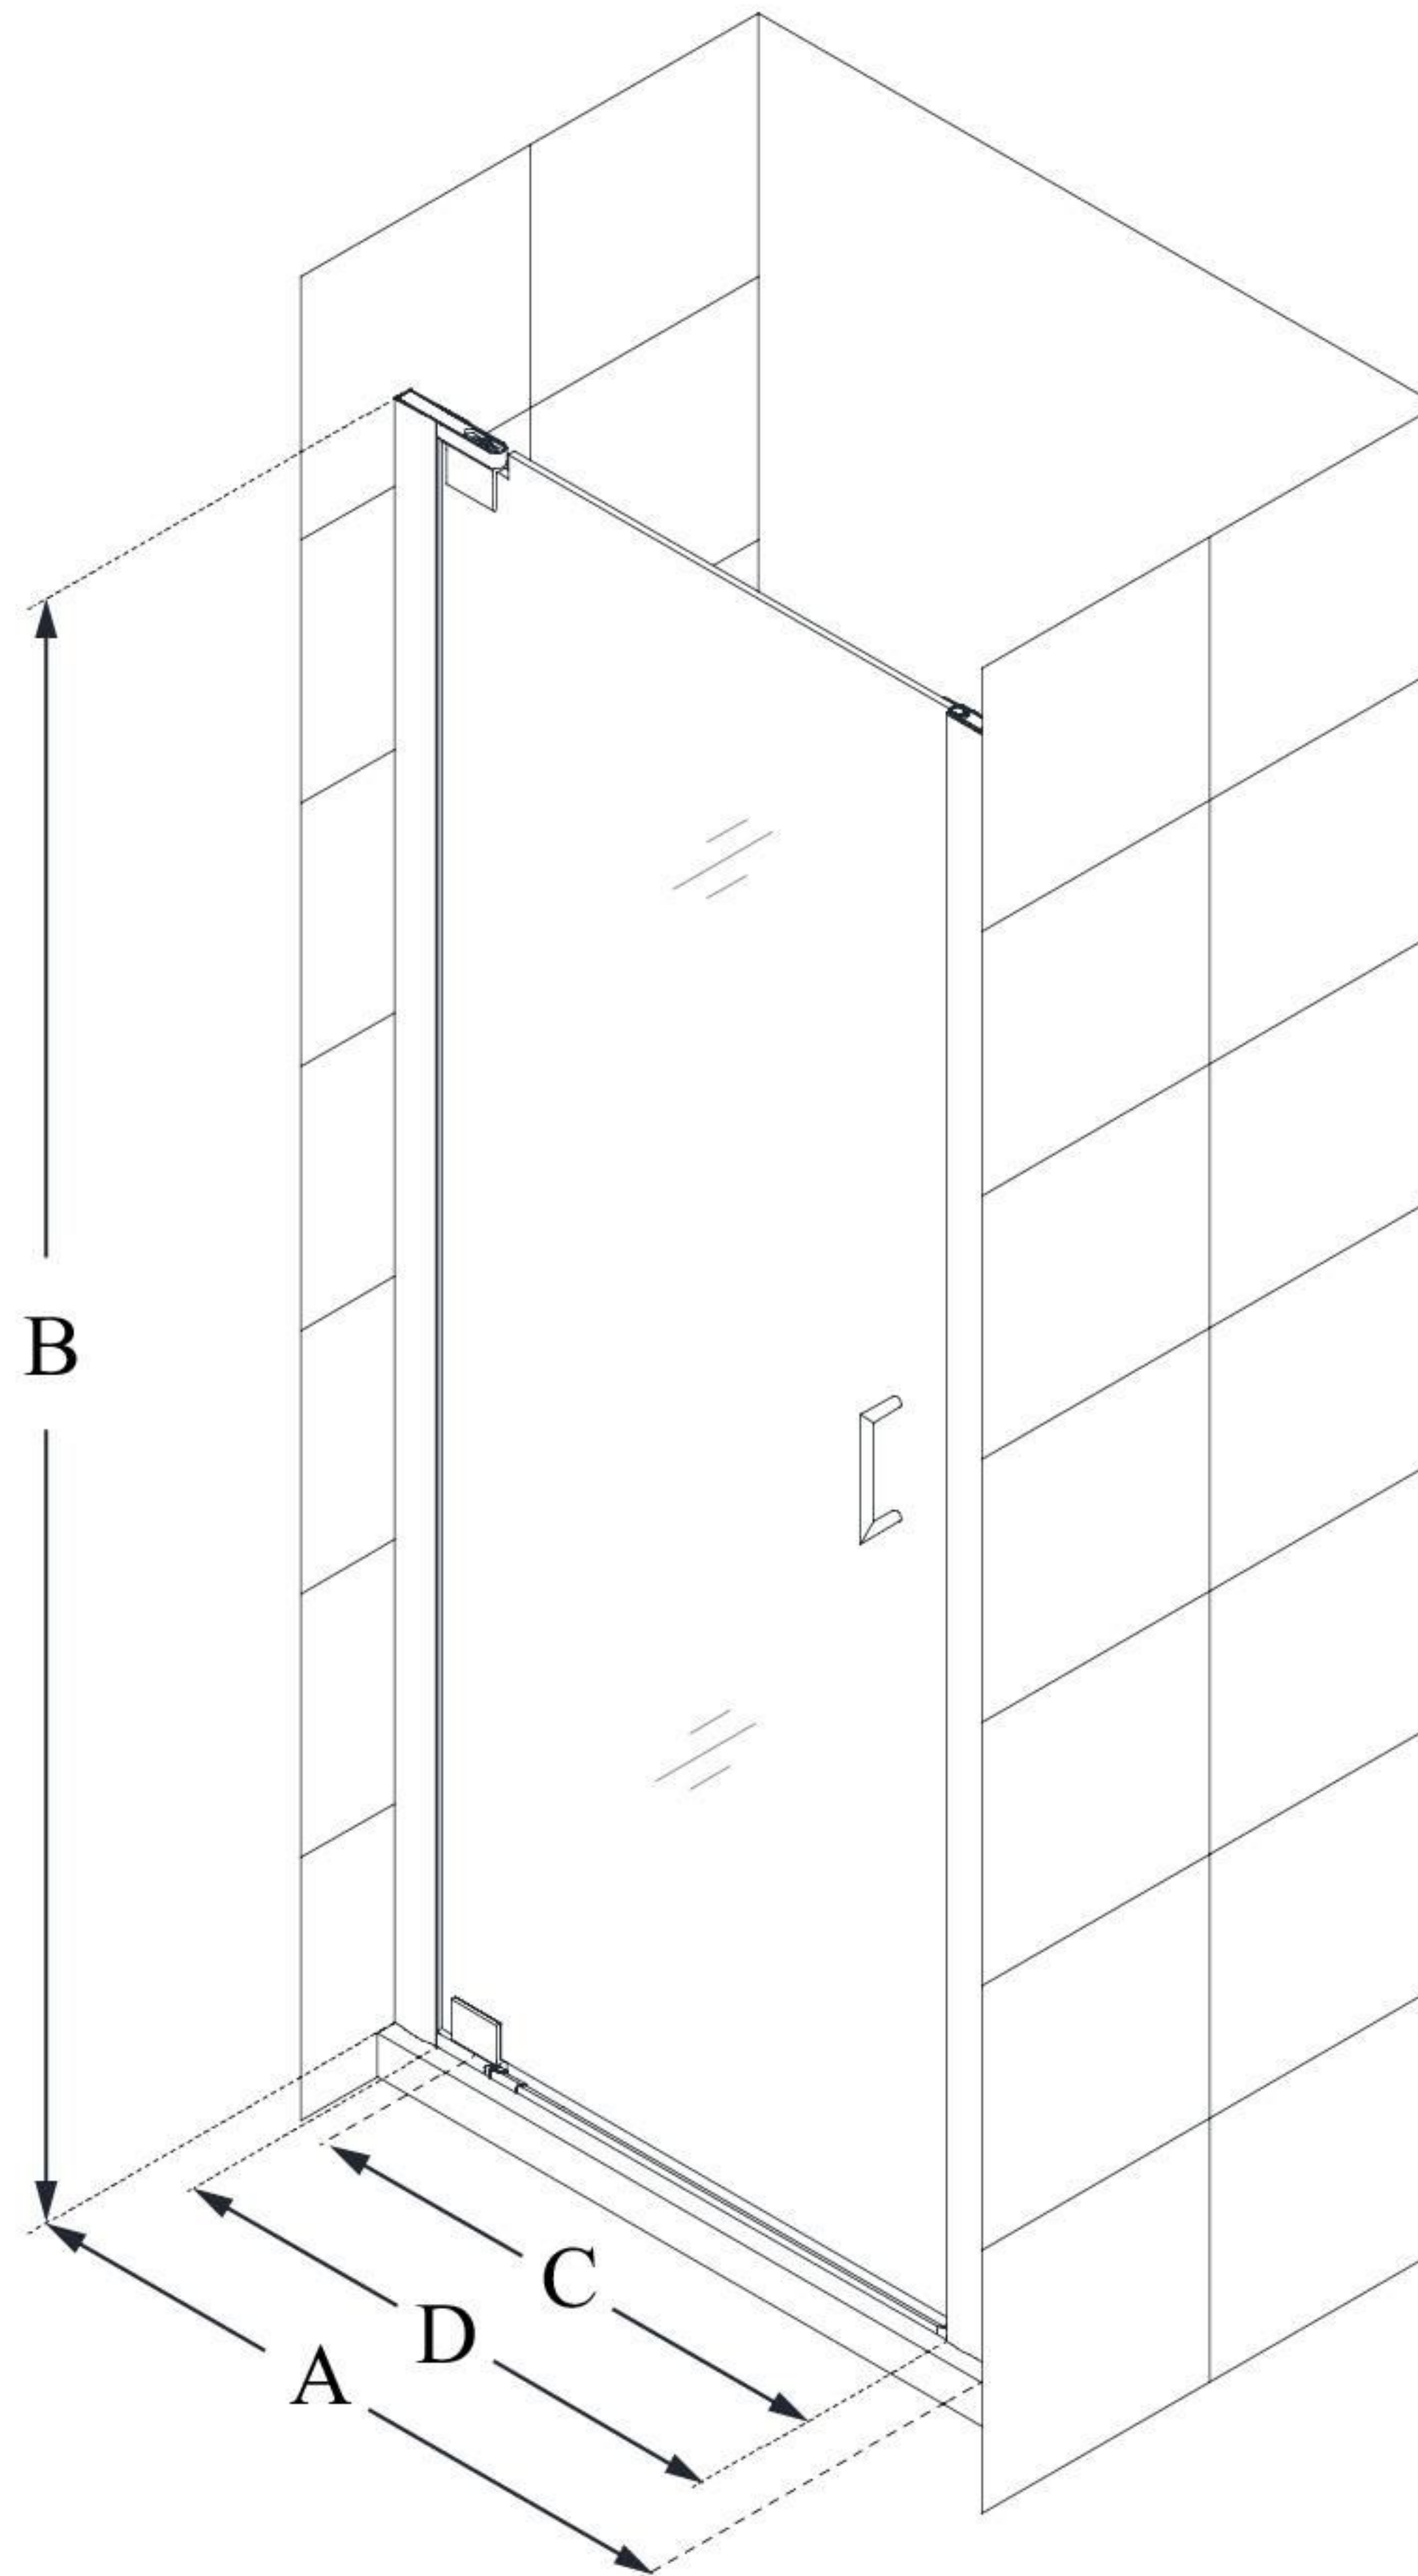

SHDR-4135720

ELEGANCE

DreamLine Elegance 35 3/4 - 37 3/4" W x 72" H Frameless Pivot Shower Door

PIVOT DOOR

CONFIGURATION DIMENSIONS:

A: 35 3/4 - 37 3/4"

MODEL WIDTH

B: 72"

MODEL HEIGHT

C: 28 1/4"

ACCESS WIDTH

D: 31 1/4"

DOOR WIDTH

E: -

INLINE PANEL WIDTH

DreamLine reserves the right to update or modify the hardware or materials pictured without prior notice for the purpose of product improvement and customer satisfaction.