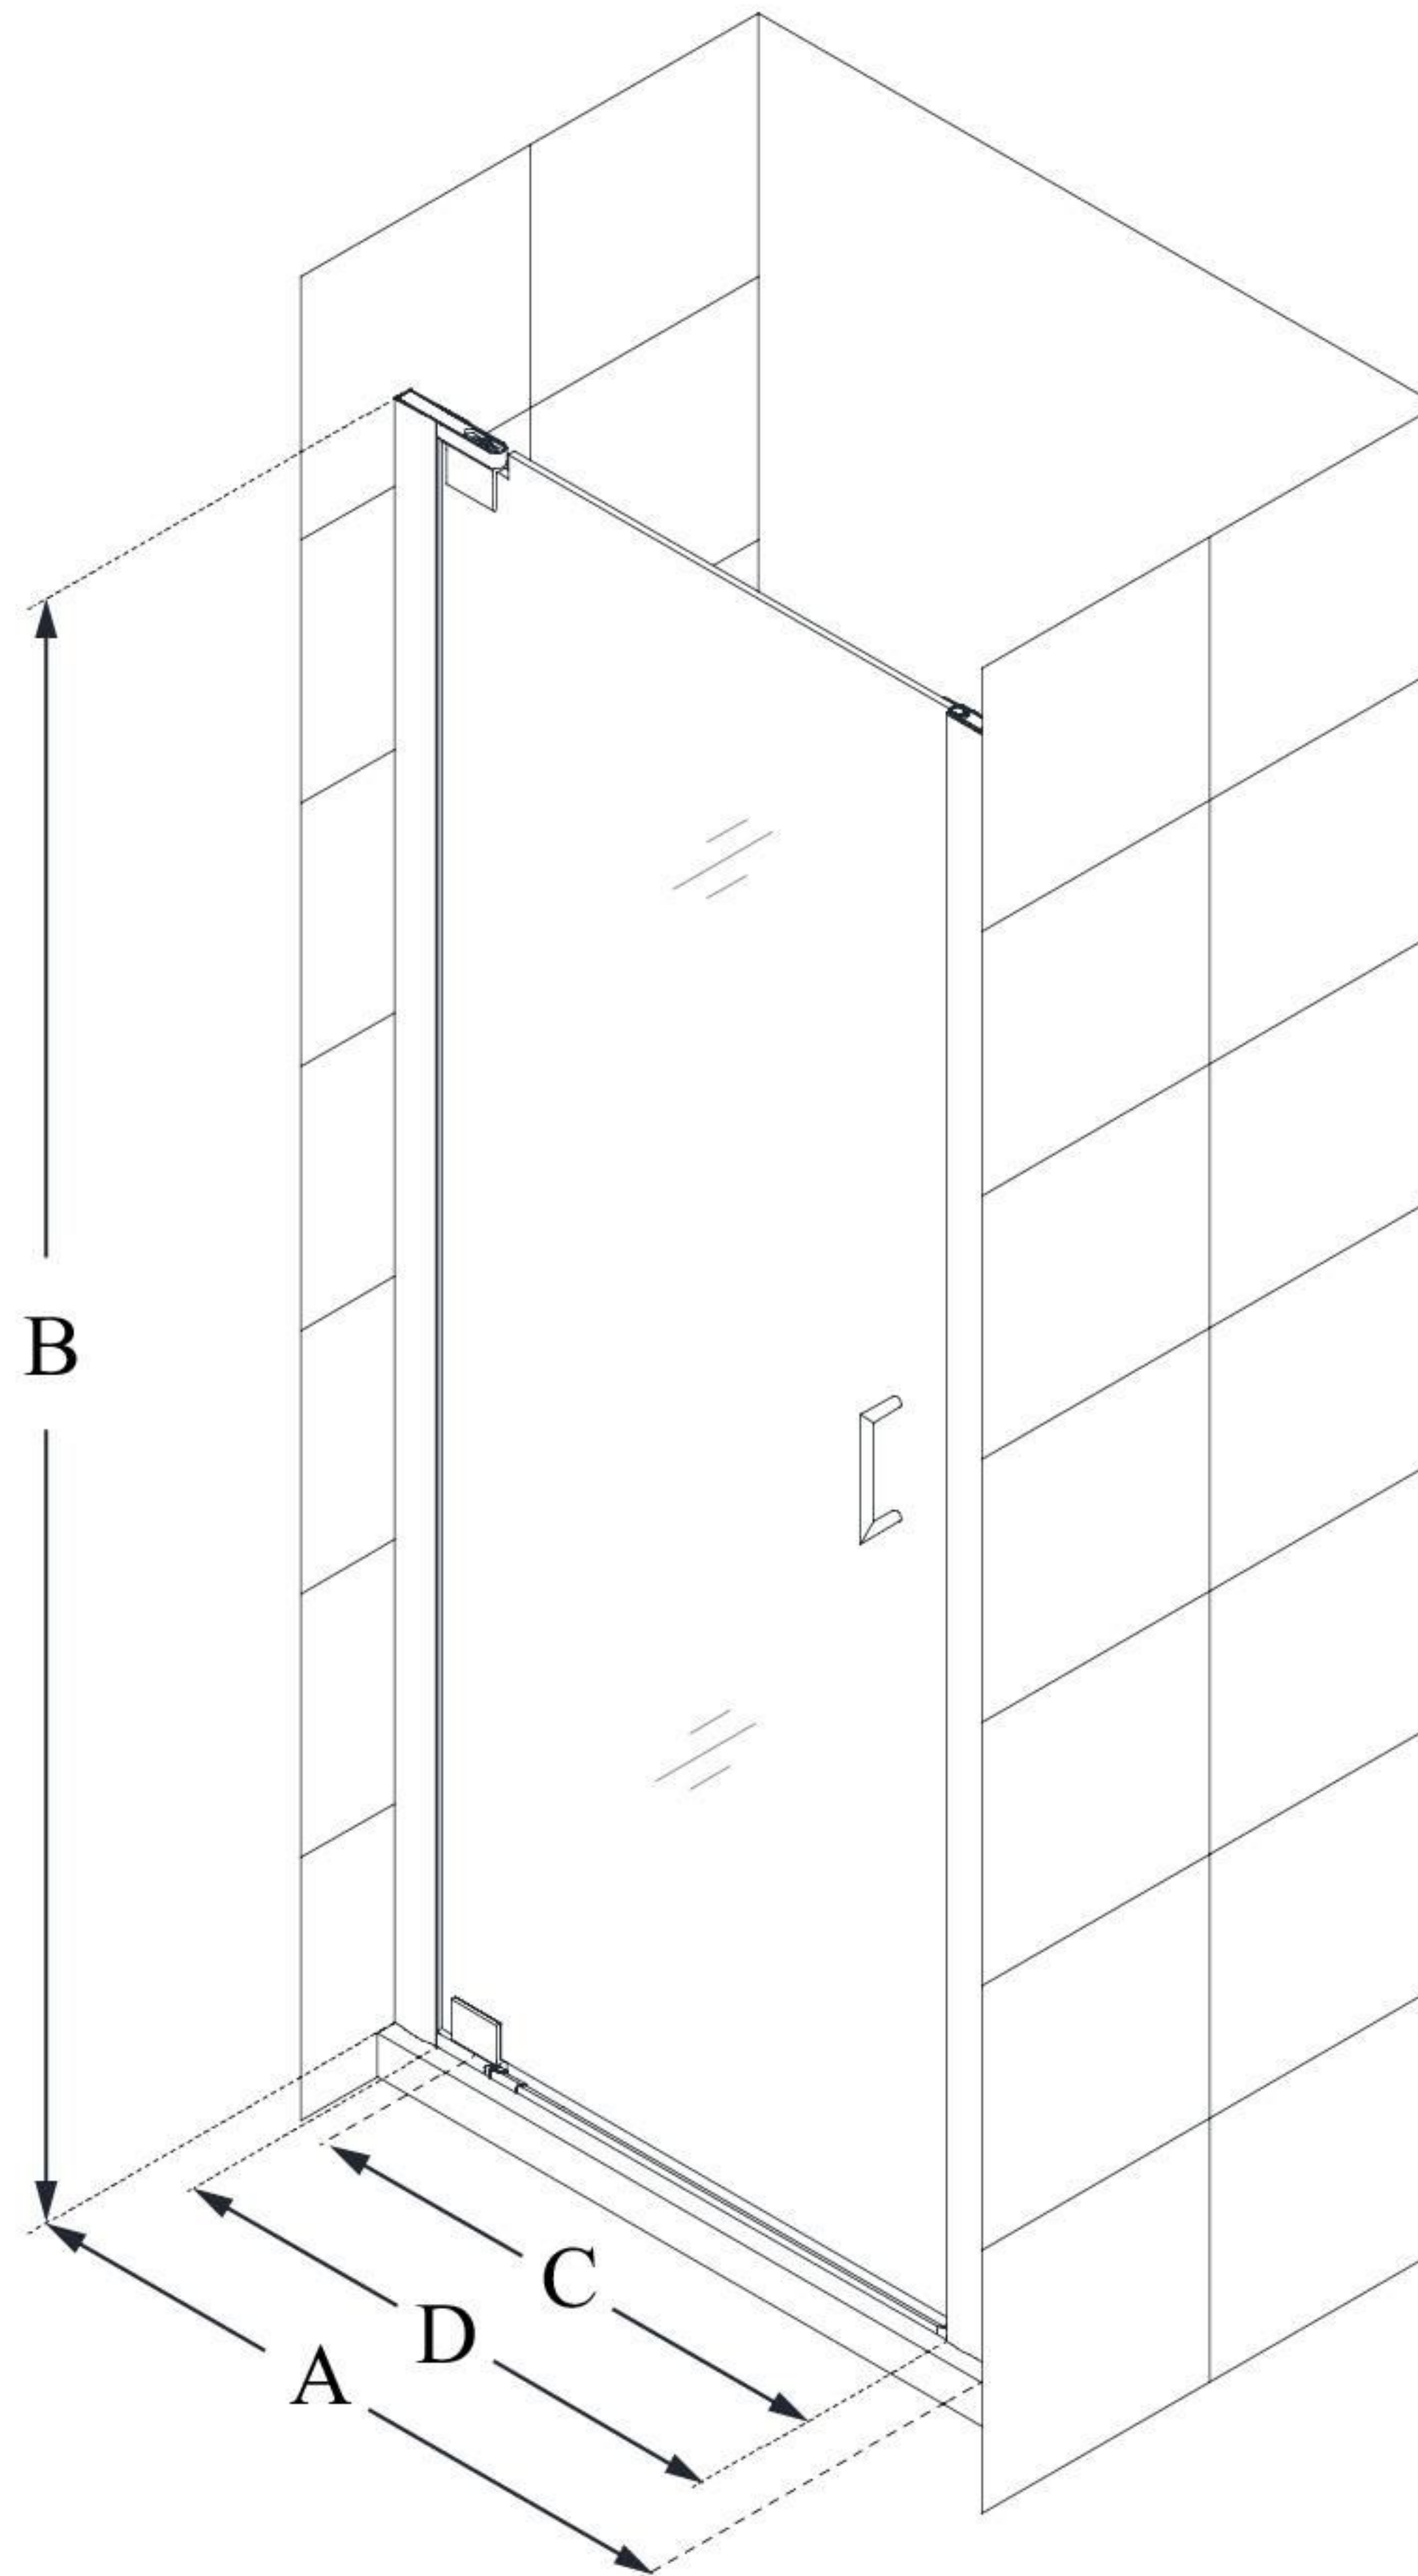

SHDR-4130720

ELEGANCE

DreamLine Elegance 30 1/2 - 32 1/2" W x 72" H Frameless Pivot Shower Door

PIVOT DOOR

CONFIGURATION DIMENSIONS:

A: 30 1/2 - 32 1/2"

MODEL WIDTH

B: 72"

MODEL HEIGHT

C: 23"

ACCESS WIDTH

D: 26"

DOOR WIDTH

E: -

INLINE PANEL WIDTH

DreamLine reserves the right to update or modify the hardware or materials pictured without prior notice for the purpose of product improvement and customer satisfaction.