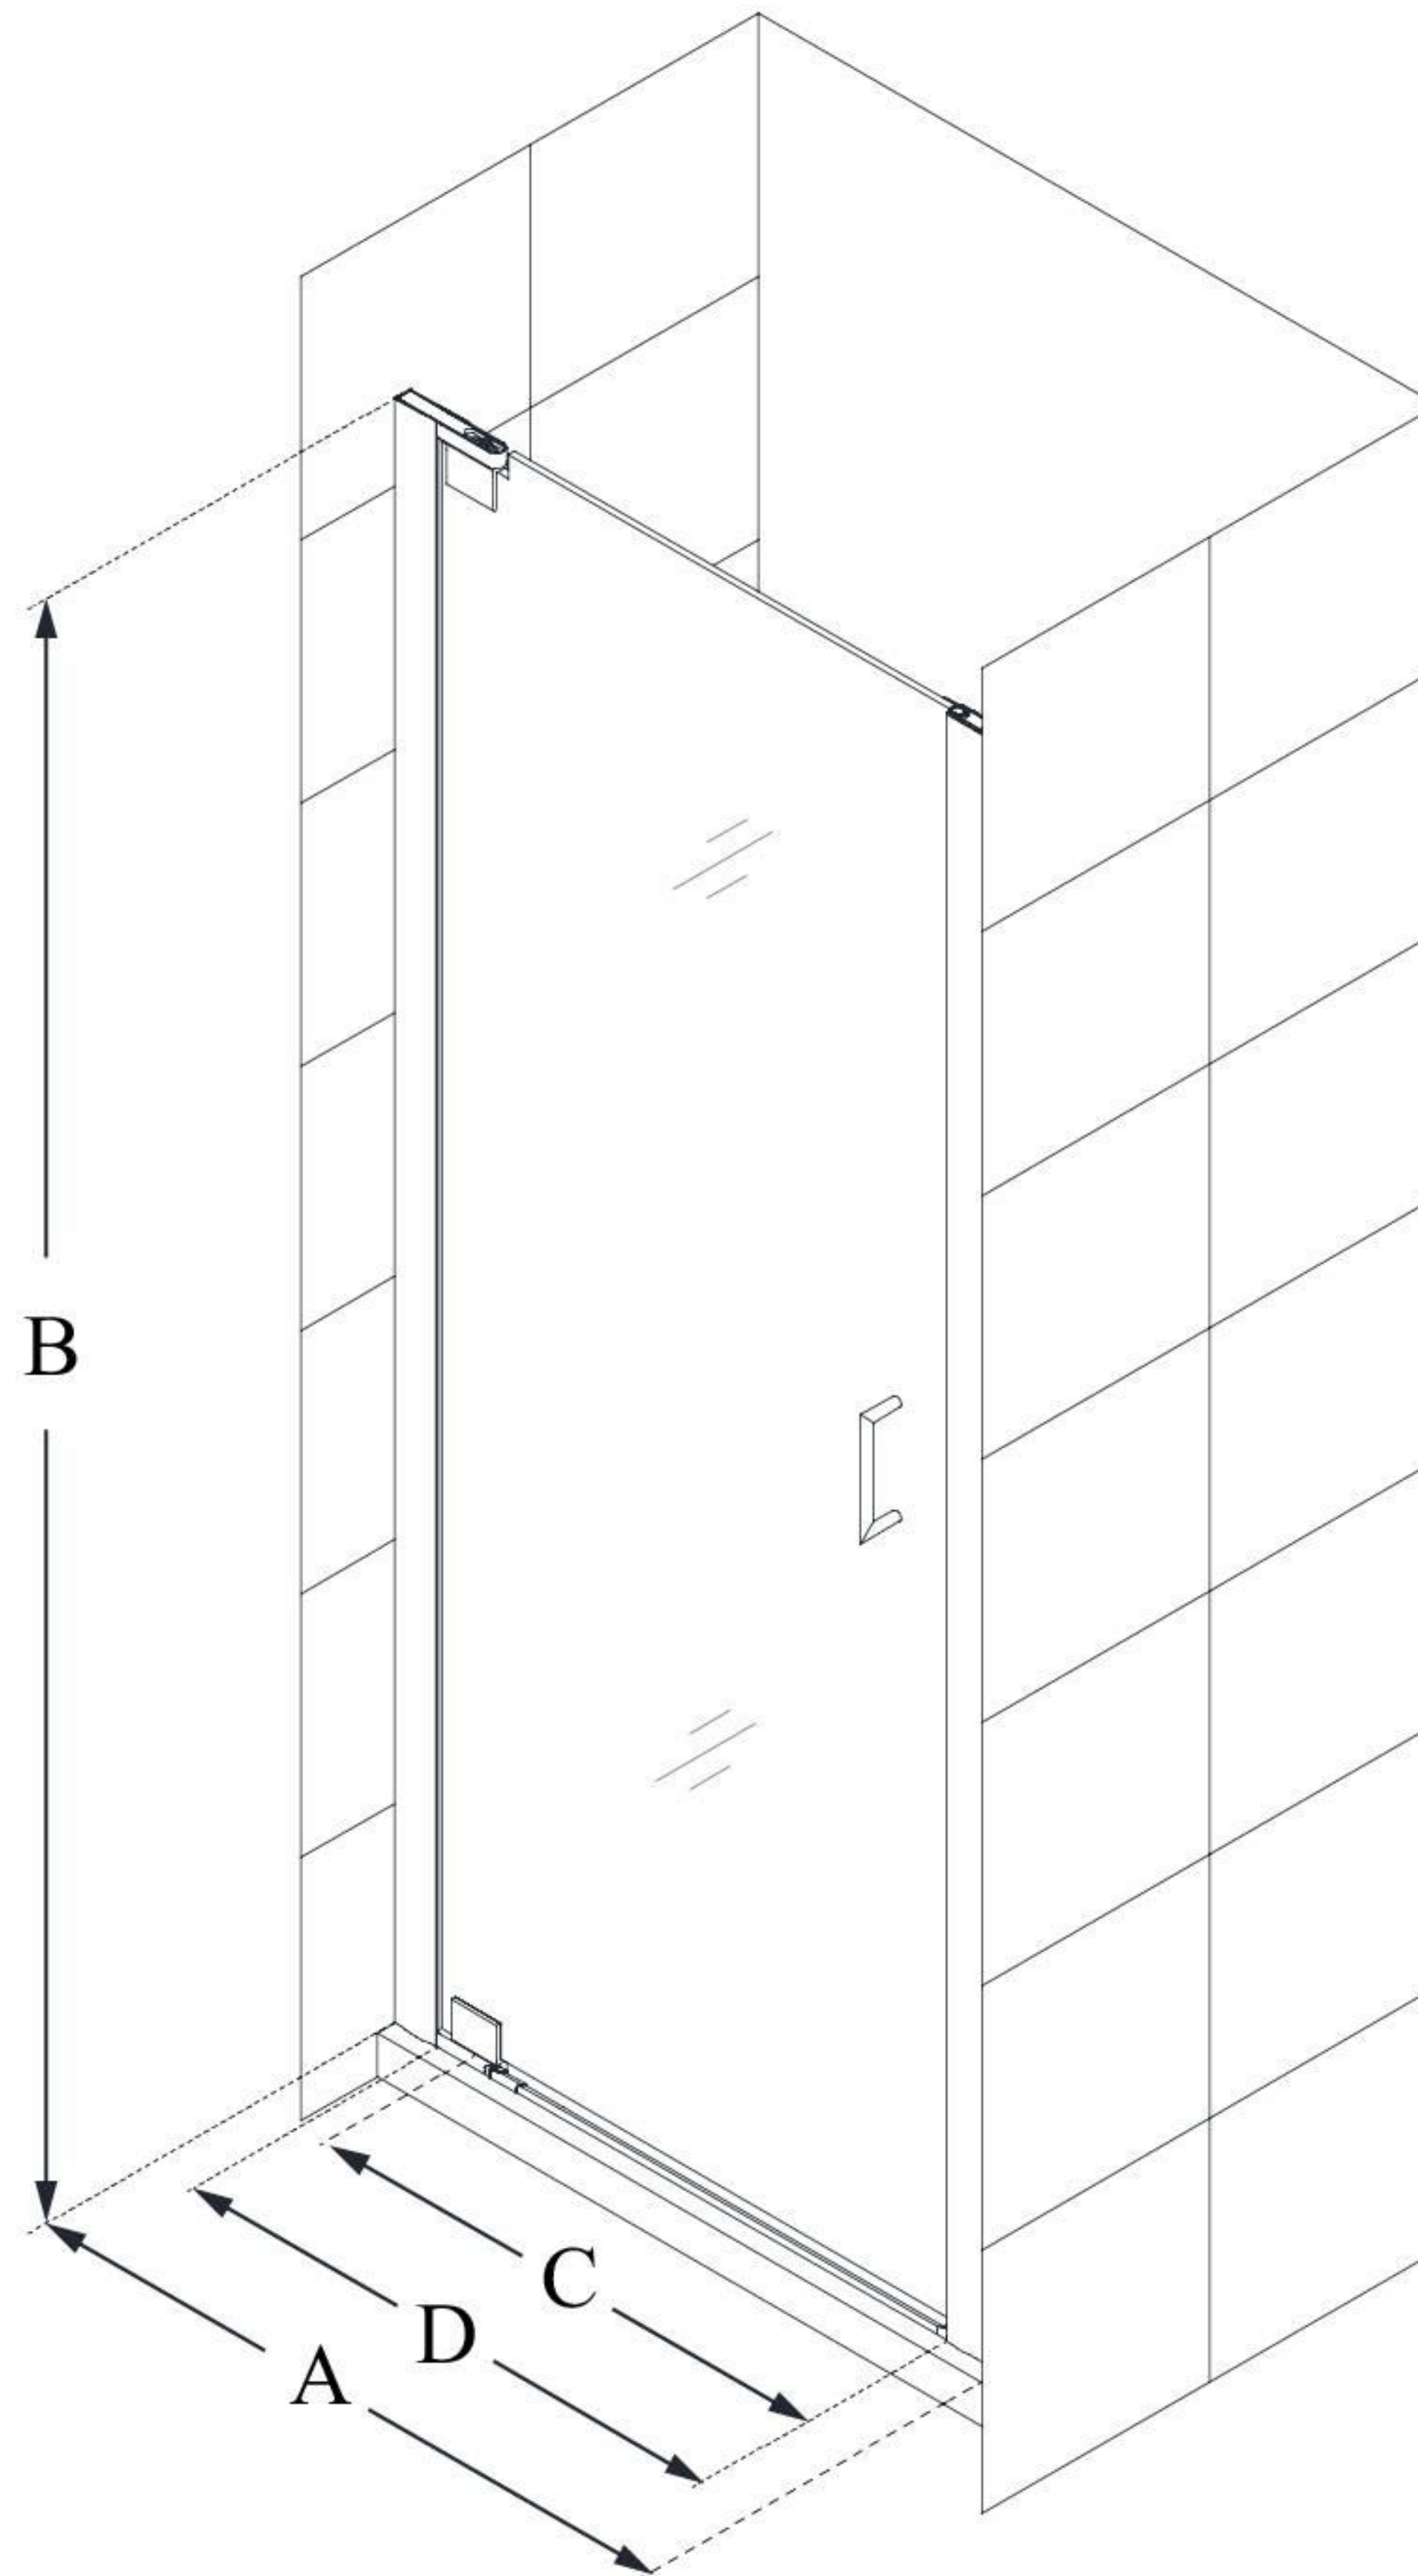

SHDR-4125720

ELEGANCE

DreamLine Elegance 25 1/4 - 27 1/4" W x 72" H Frameless Pivot Shower Door

PIVOT DOOR

CONFIGURATION DIMENSIONS:

A: 25 1/4 - 27 1/4"

MODEL WIDTH

B: 72"

MODEL HEIGHT

C: 17 3/4"

ACCESS WIDTH

D: 20 3/4"

DOOR WIDTH

E: -

INLINE PANEL WIDTH

DreamLine reserves the right to update or modify the hardware or materials pictured without prior notice for the purpose of product improvement and customer satisfaction.