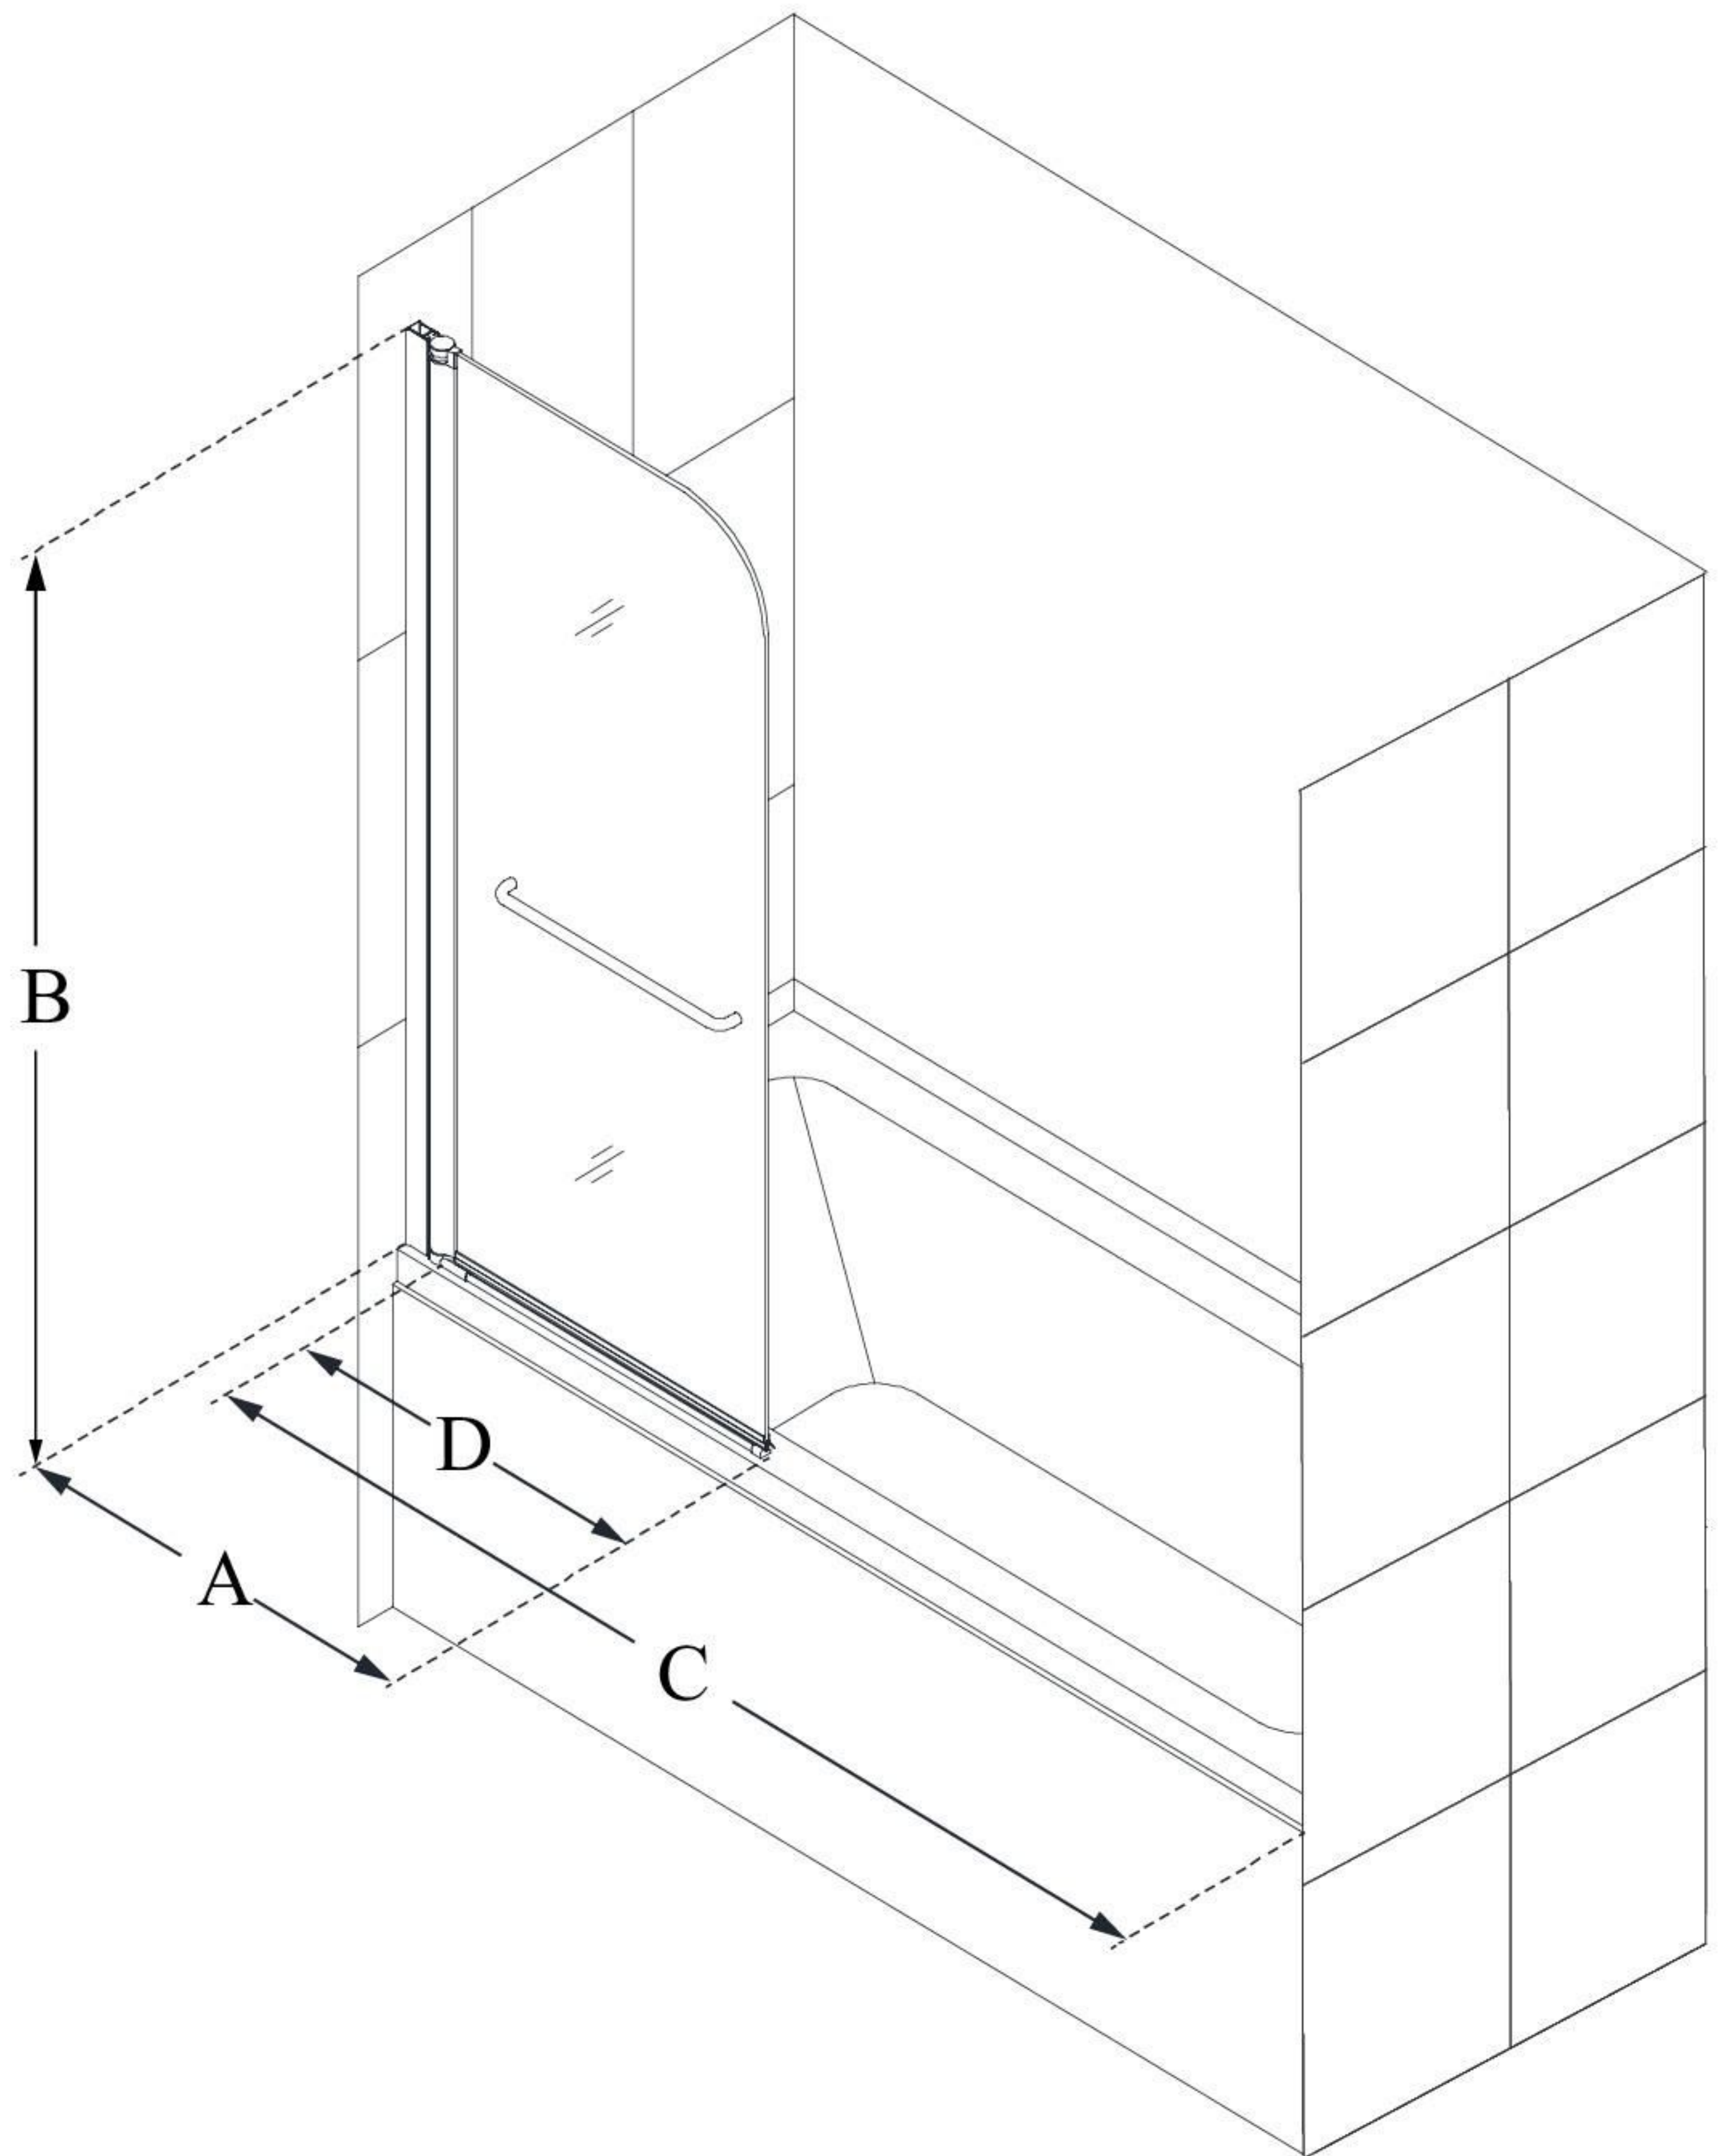

SHDR-3734580

AQUA SWING

DreamLine Aqua Swing 34" W x
58" H Frameless Tub Door

SWING DOOR

CONFIGURATION DIMENSIONS:

A: 34"

MODEL WIDTH

B: 58"

MODEL HEIGHT

C: 57" minimum

ACCESS WIDTH

D: 31"

DOOR WIDTH

DreamLine reserves the right to update or modify the hardware or materials pictured without prior notice for the purpose of product improvement and customer satisfaction.