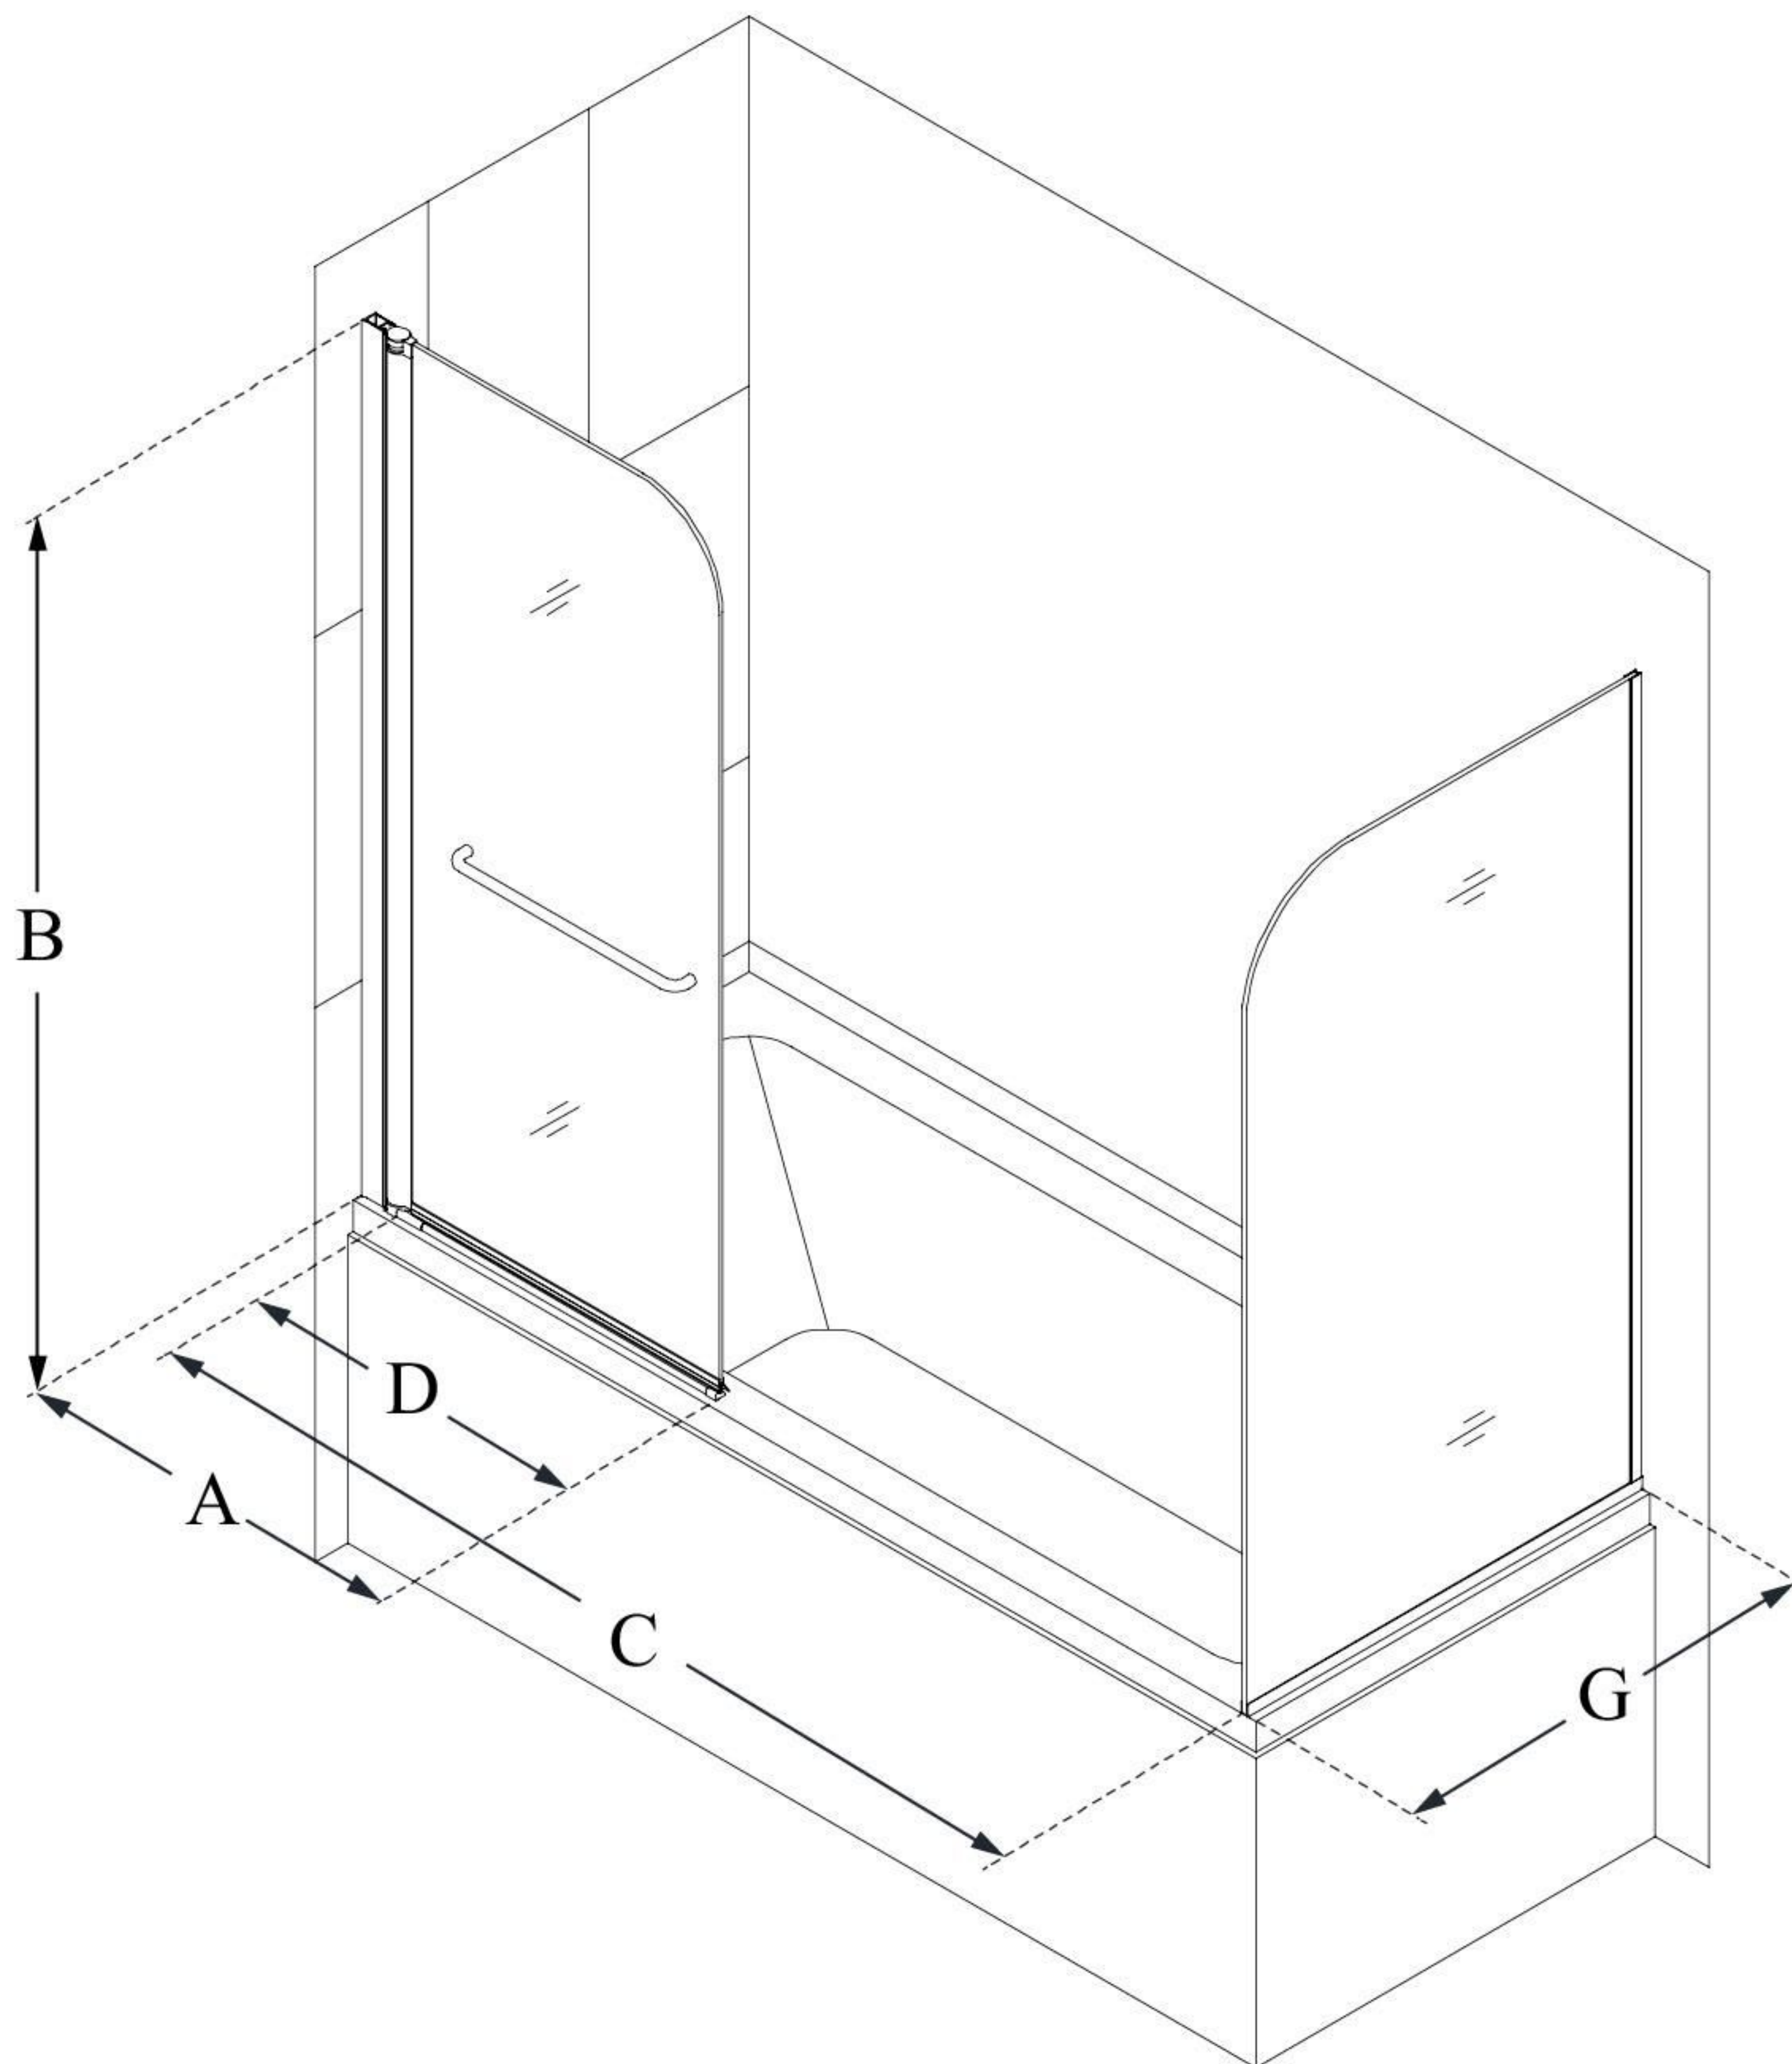

# AQUA SWING

DreamLine Aqua Swing 56-60" W  
x 30" D x 58" H Frameless Tub Door  
with Return Panel

**SWING DOOR**

## CONFIGURATION DIMENSIONS:

**A: 34"**

MODEL WIDTH

**B: 58"**

MODEL HEIGHT

**C: 57" minimum**

ACCESS WIDTH

**D: 31"**

DOOR WIDTH

**G: 30"**

RETURN PANEL WIDTH

DreamLine reserves the right to update or modify the hardware or materials pictured without prior notice for the purpose of product improvement and customer satisfaction.