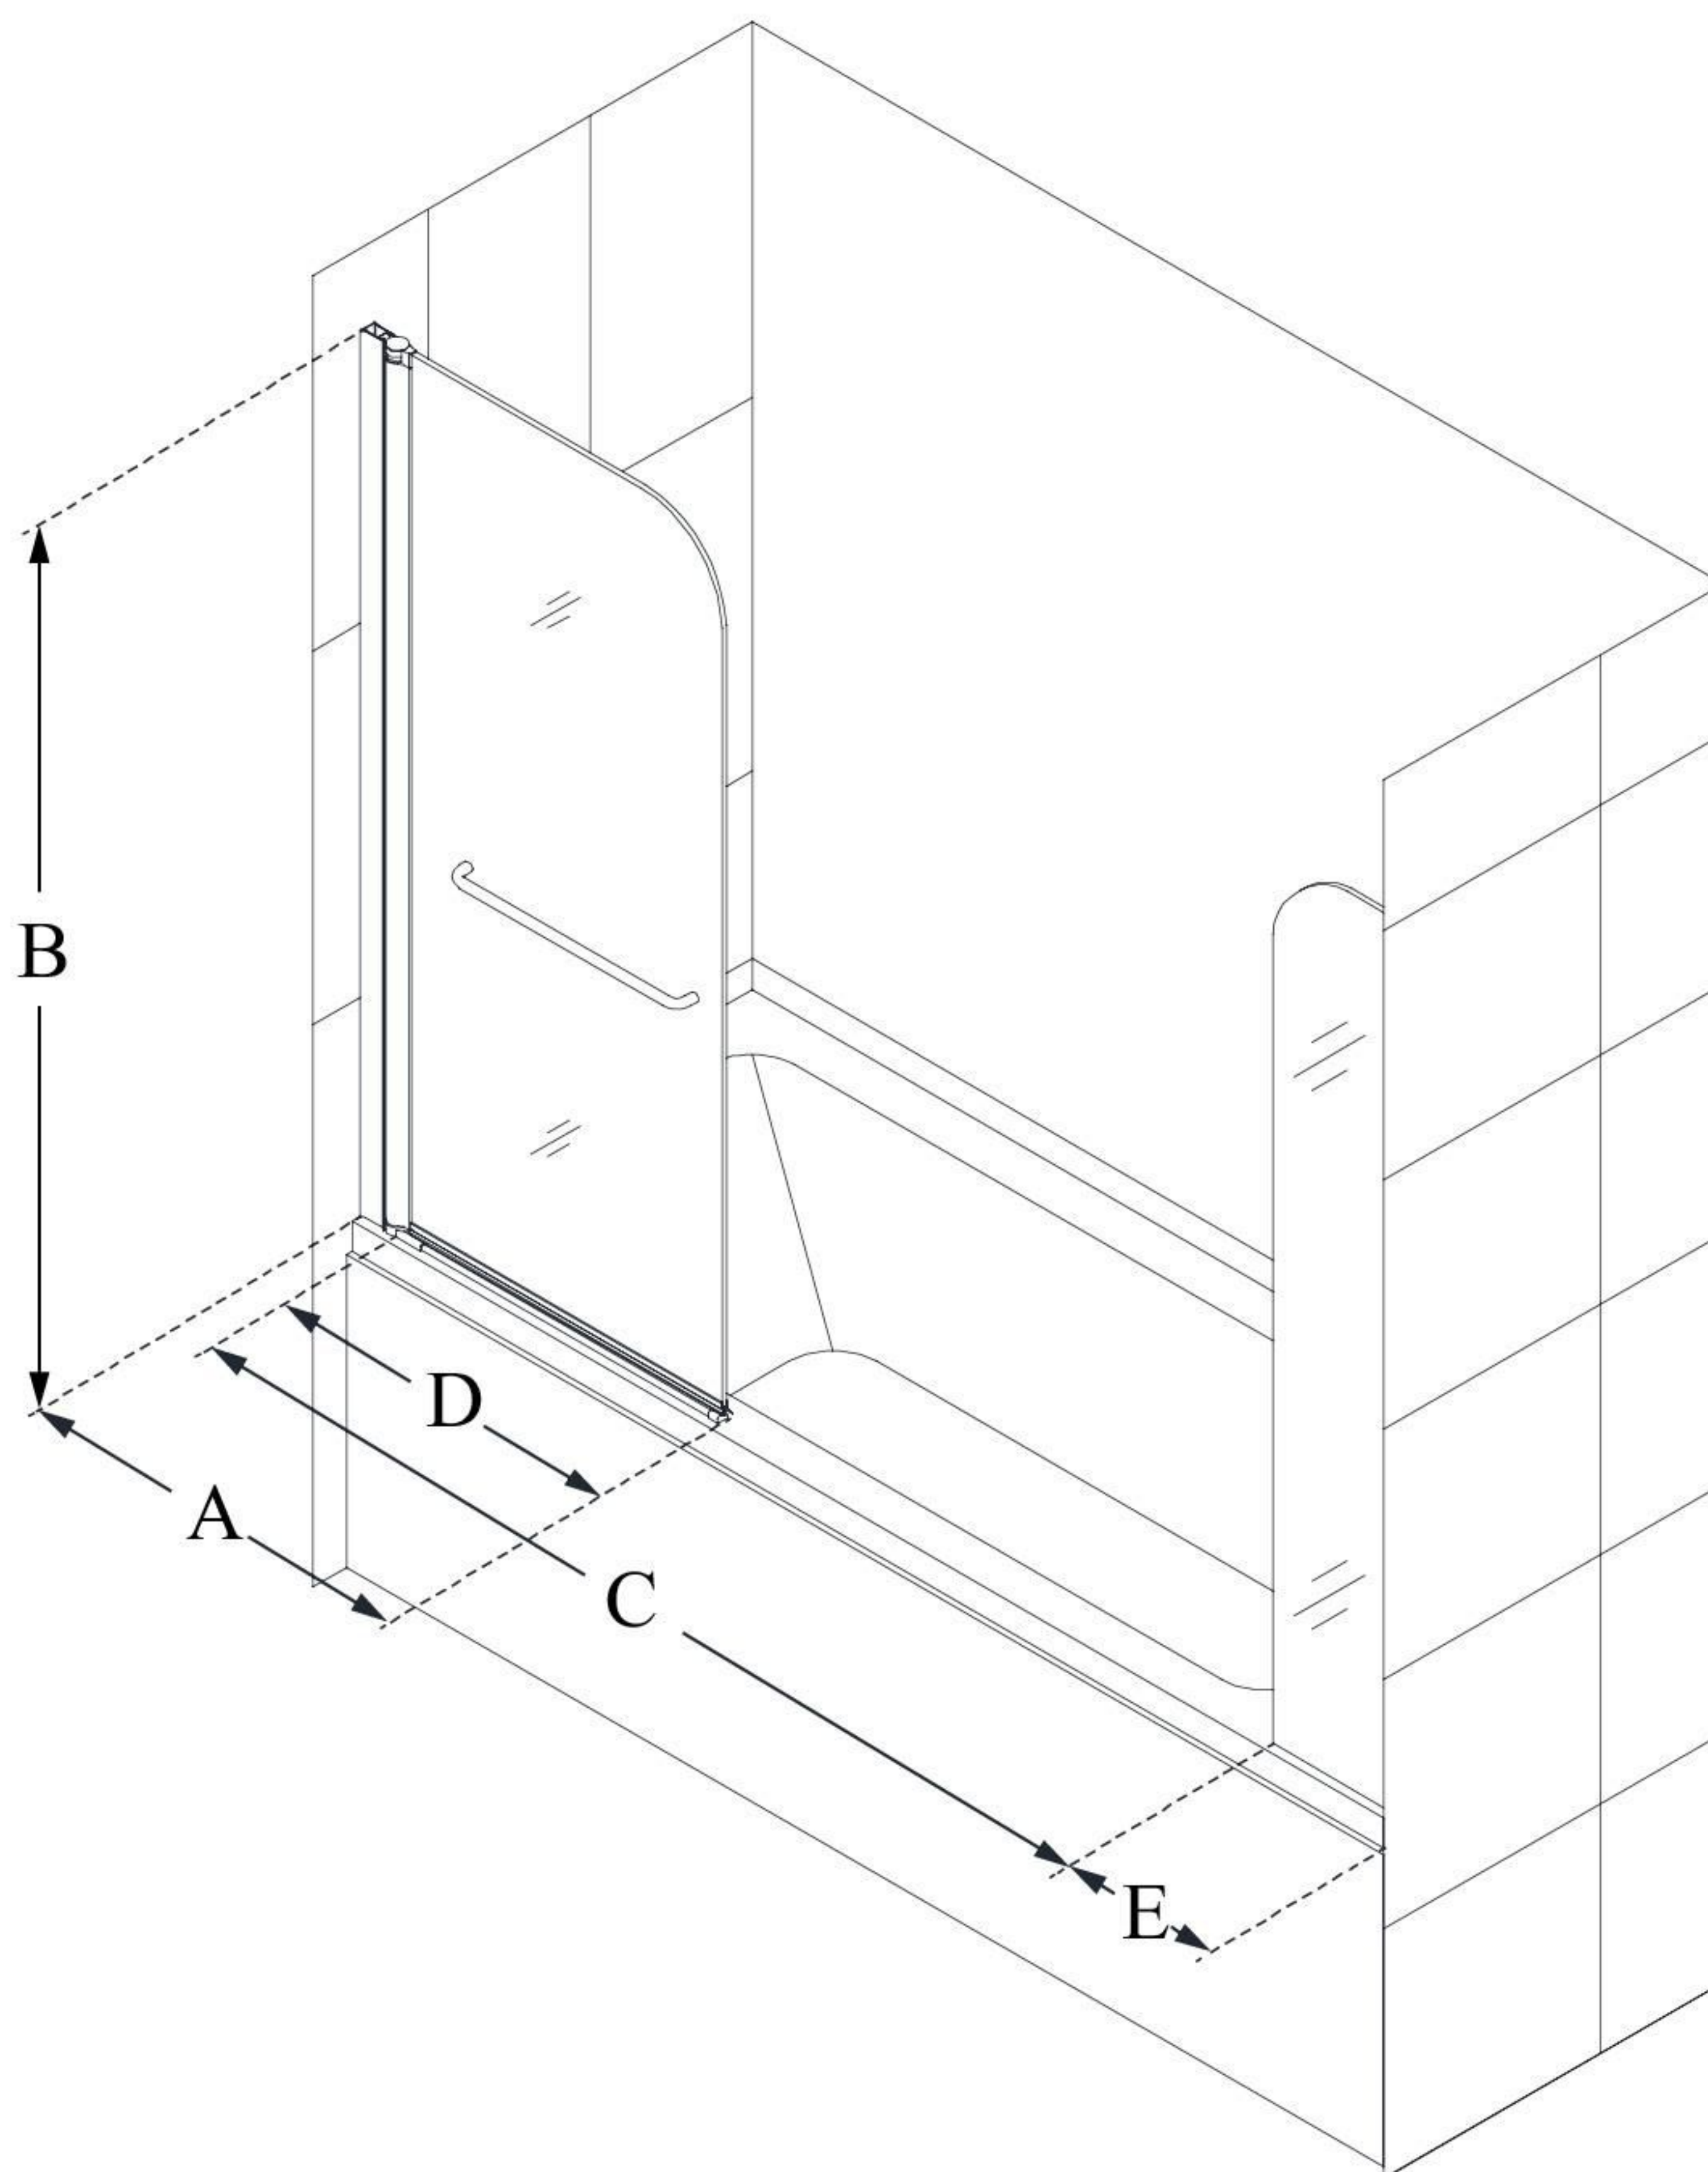

SHDR-3734580-EX

AQUA SWING

DreamLine Aqua Swing 56-60" W
x 58" H Frameless Tub Door with
Extender Panel

SWING DOOR

CONFIGURATION DIMENSIONS:

A: 34"

MODEL WIDTH

B: 58"

MODEL HEIGHT

C: 48" minimum

ACCESS WIDTH

D: 31"

DOOR WIDTH

E: 9"

EXTENDER PANEL WIDTH

DreamLine reserves the right to update or modify the hardware or materials pictured without prior notice for the purpose of product improvement and customer satisfaction.