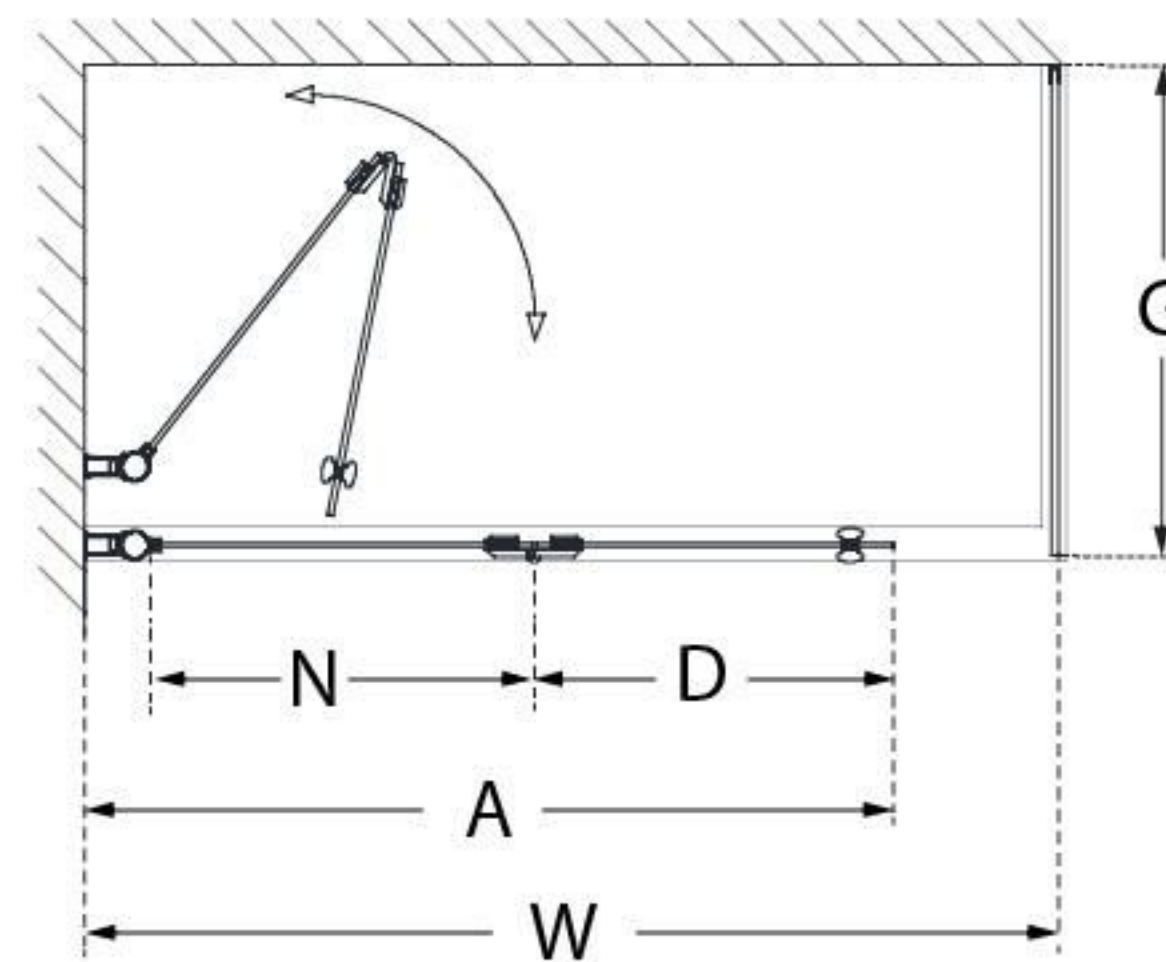

SHDR-3636580-RT

AQUA FOLD

DreamLine Aqua Fold 56-60" W
x 30" D x 58" H Frameless Hinged
Tub Door with Return Panel

BI-FOLD DOOR

CONFIGURATION DIMENSIONS:

A: 36"

MODEL WIDTH

B: 58"

MODEL HEIGHT

C: 57" minimum

ACCESS WIDTH

D: 15 7/8"

DOOR WIDTH

G: 30"

RETURN PANEL WIDTH

N: 16 15/16"

HINGE PANEL WIDTH

Q: 17 3/8"

IN-SWING WIDTH

DreamLine reserves the right to update or modify the hardware or materials pictured without prior notice for the purpose of product improvement and customer satisfaction.