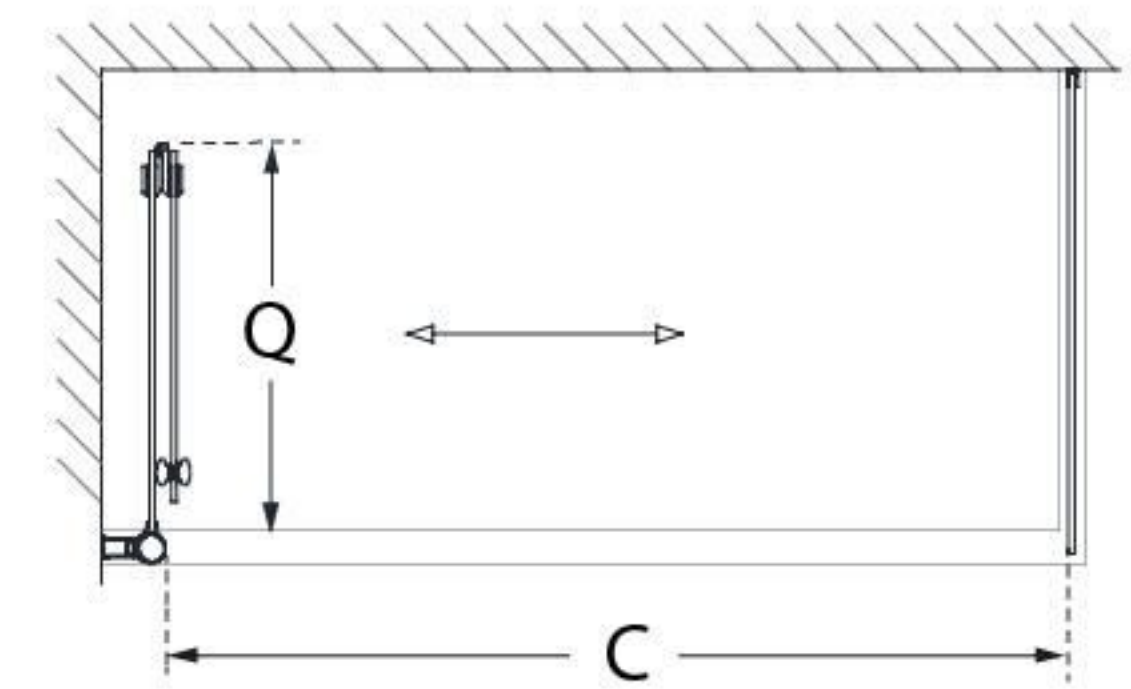

SHDR-3636580-RT

AQUA FOLD

DreamLine Aqua Fold 56-60" W
x 30" D x 58" H Frameless Hinged
Tub Door with Return Panel

BI-FOLD DOOR

CONFIGURATION DIMENSIONS:

A: 36"

MODEL WIDTH

B: 58"

MODEL HEIGHT

C: 57" minimum

ACCESS WIDTH

D: 15 7/8"

DOOR WIDTH

G: 30"

RETURN PANEL WIDTH

N: 16 15/16"

HINGE PANEL WIDTH

Q: 17 3/8"

IN-SWING WIDTH

DreamLine reserves the right to update or modify the hardware or materials pictured without prior notice for the purpose of product improvement and customer satisfaction.