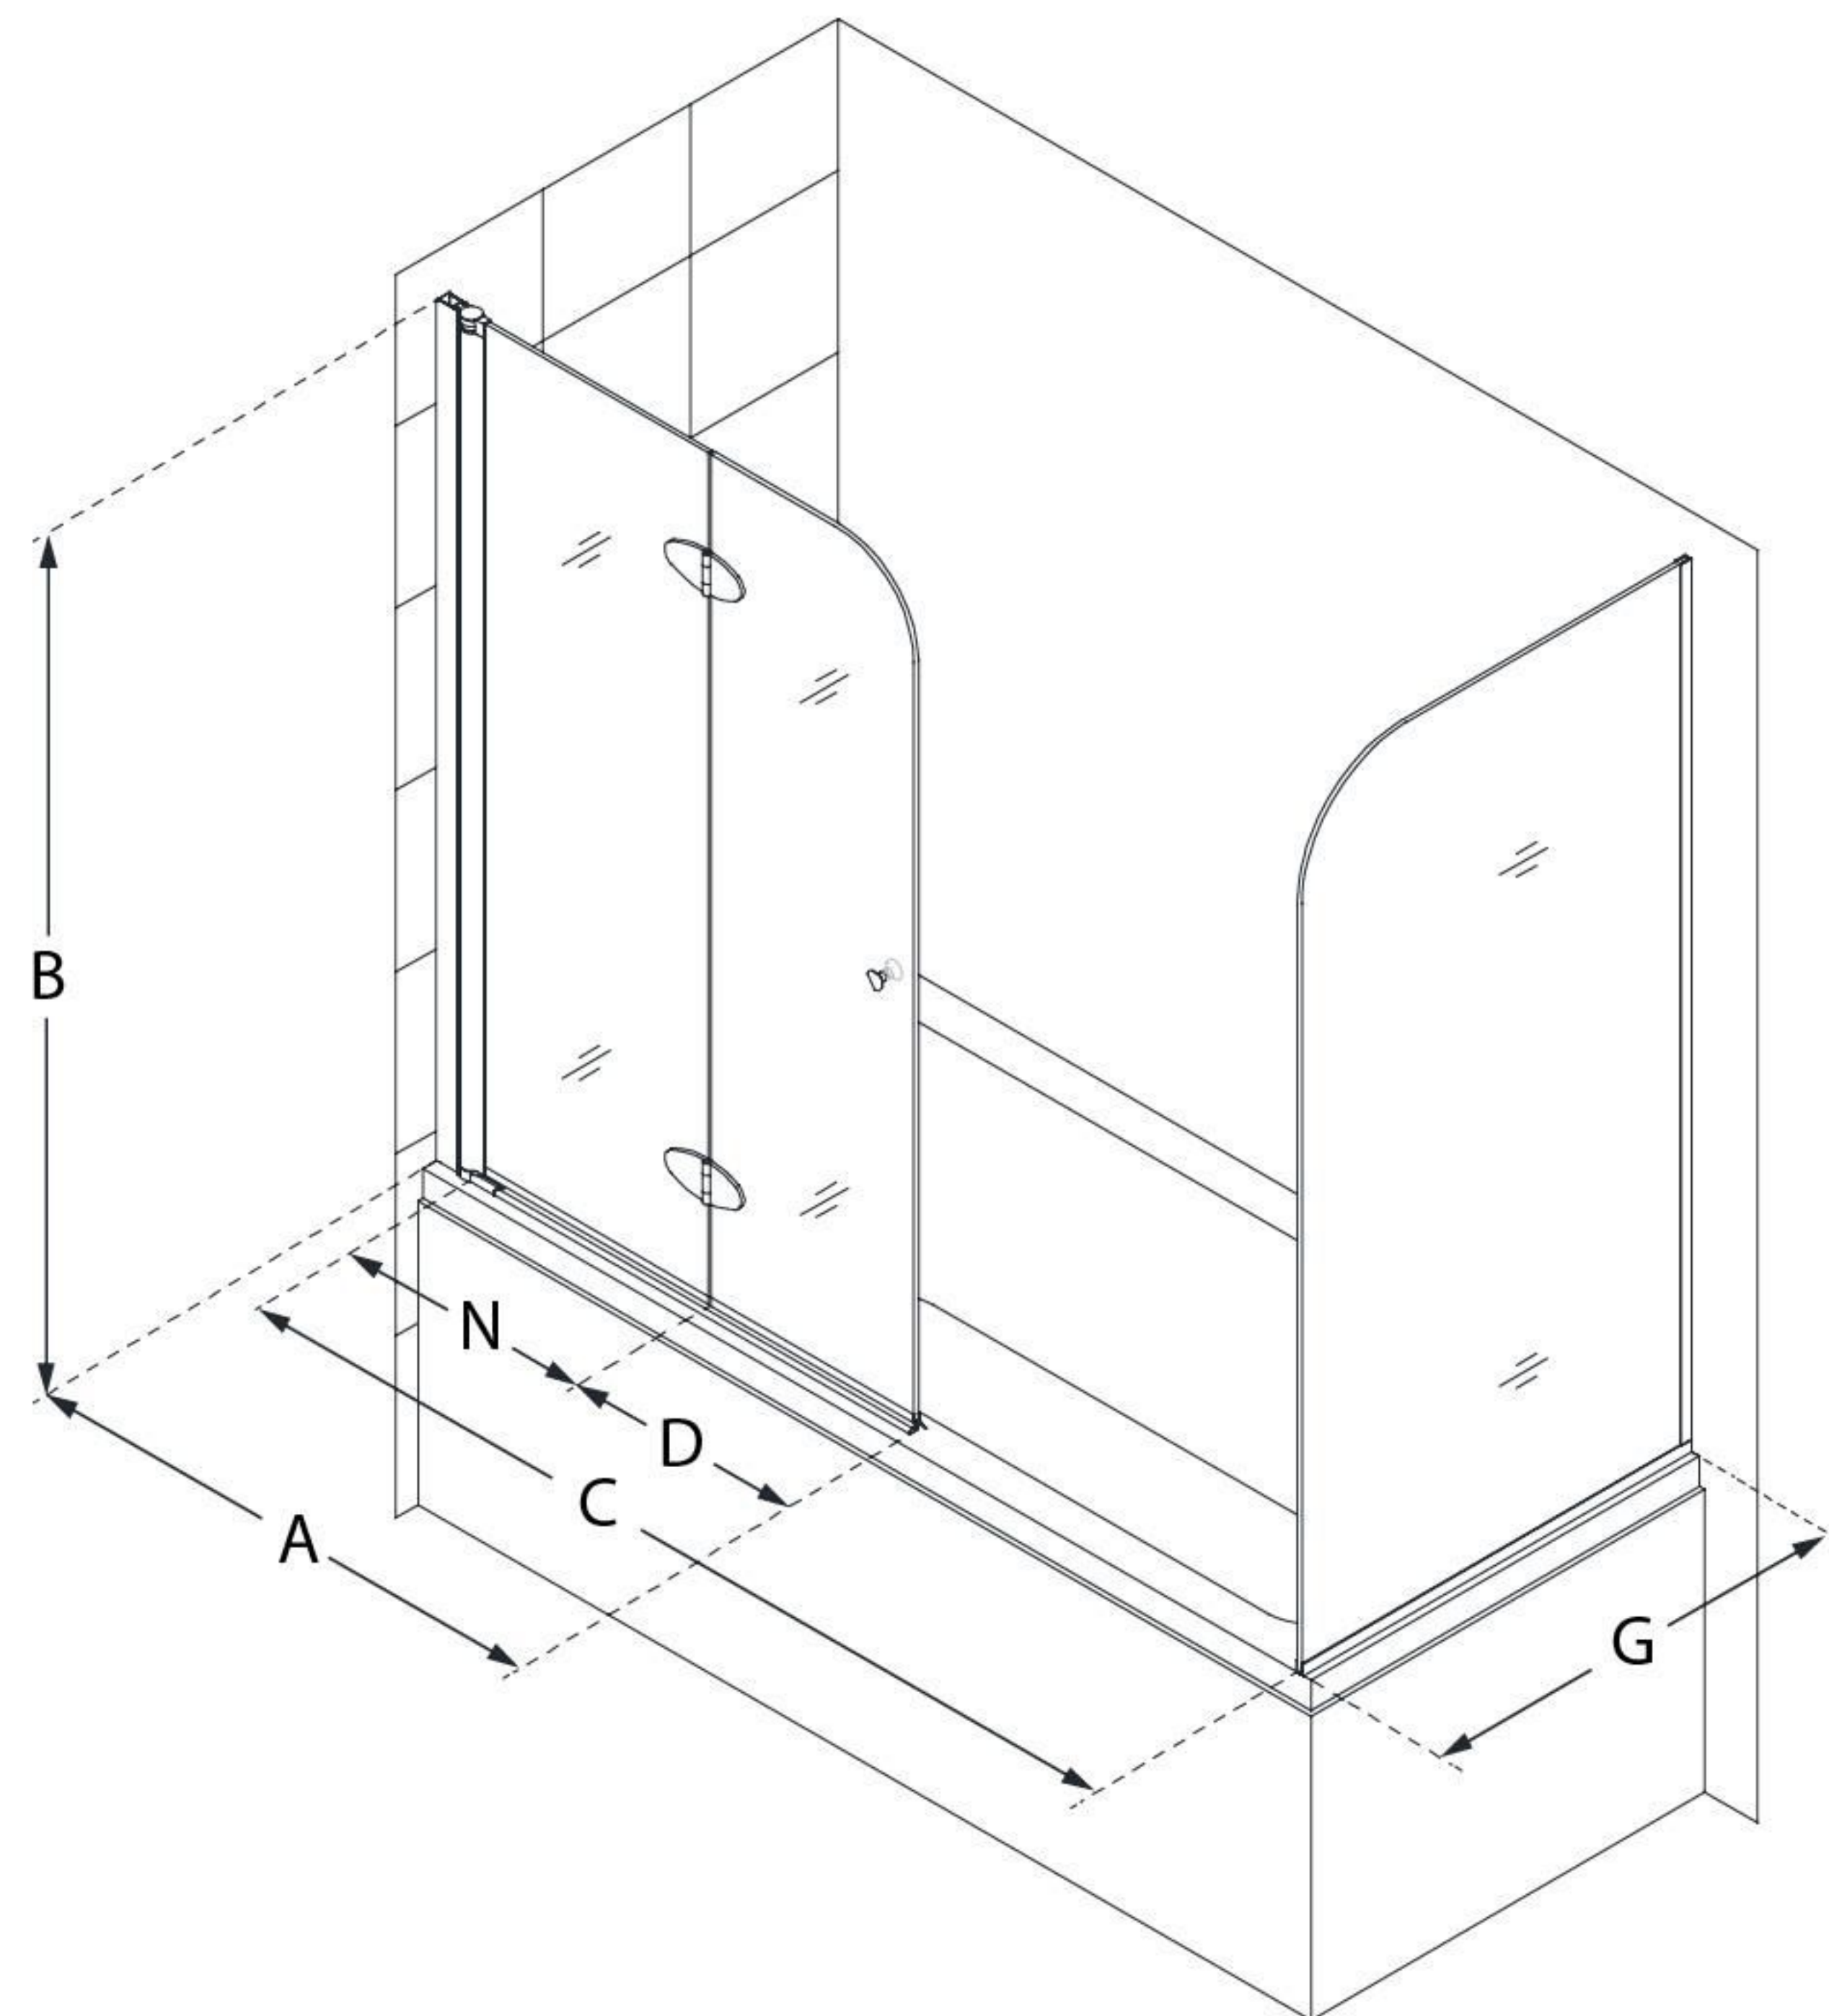

SHDR-3636580-RT

AQUA FOLD

DreamLine Aqua Fold 56-60" W
x 30" D x 58" H Frameless Hinged
Tub Door with Return Panel

BI-FOLD DOOR

CONFIGURATION DIMENSIONS:

A: 36"

MODEL WIDTH

B: 58"

MODEL HEIGHT

C: 57" minimum

ACCESS WIDTH

D: 15 7/8"

DOOR WIDTH

G: 30"

RETURN PANEL WIDTH

N: 16 15/16"

HINGE PANEL WIDTH

Q: 17 3/8"

IN-SWING WIDTH

DreamLine reserves the right to update or modify the hardware or materials pictured without prior notice for the purpose of product improvement and customer satisfaction.