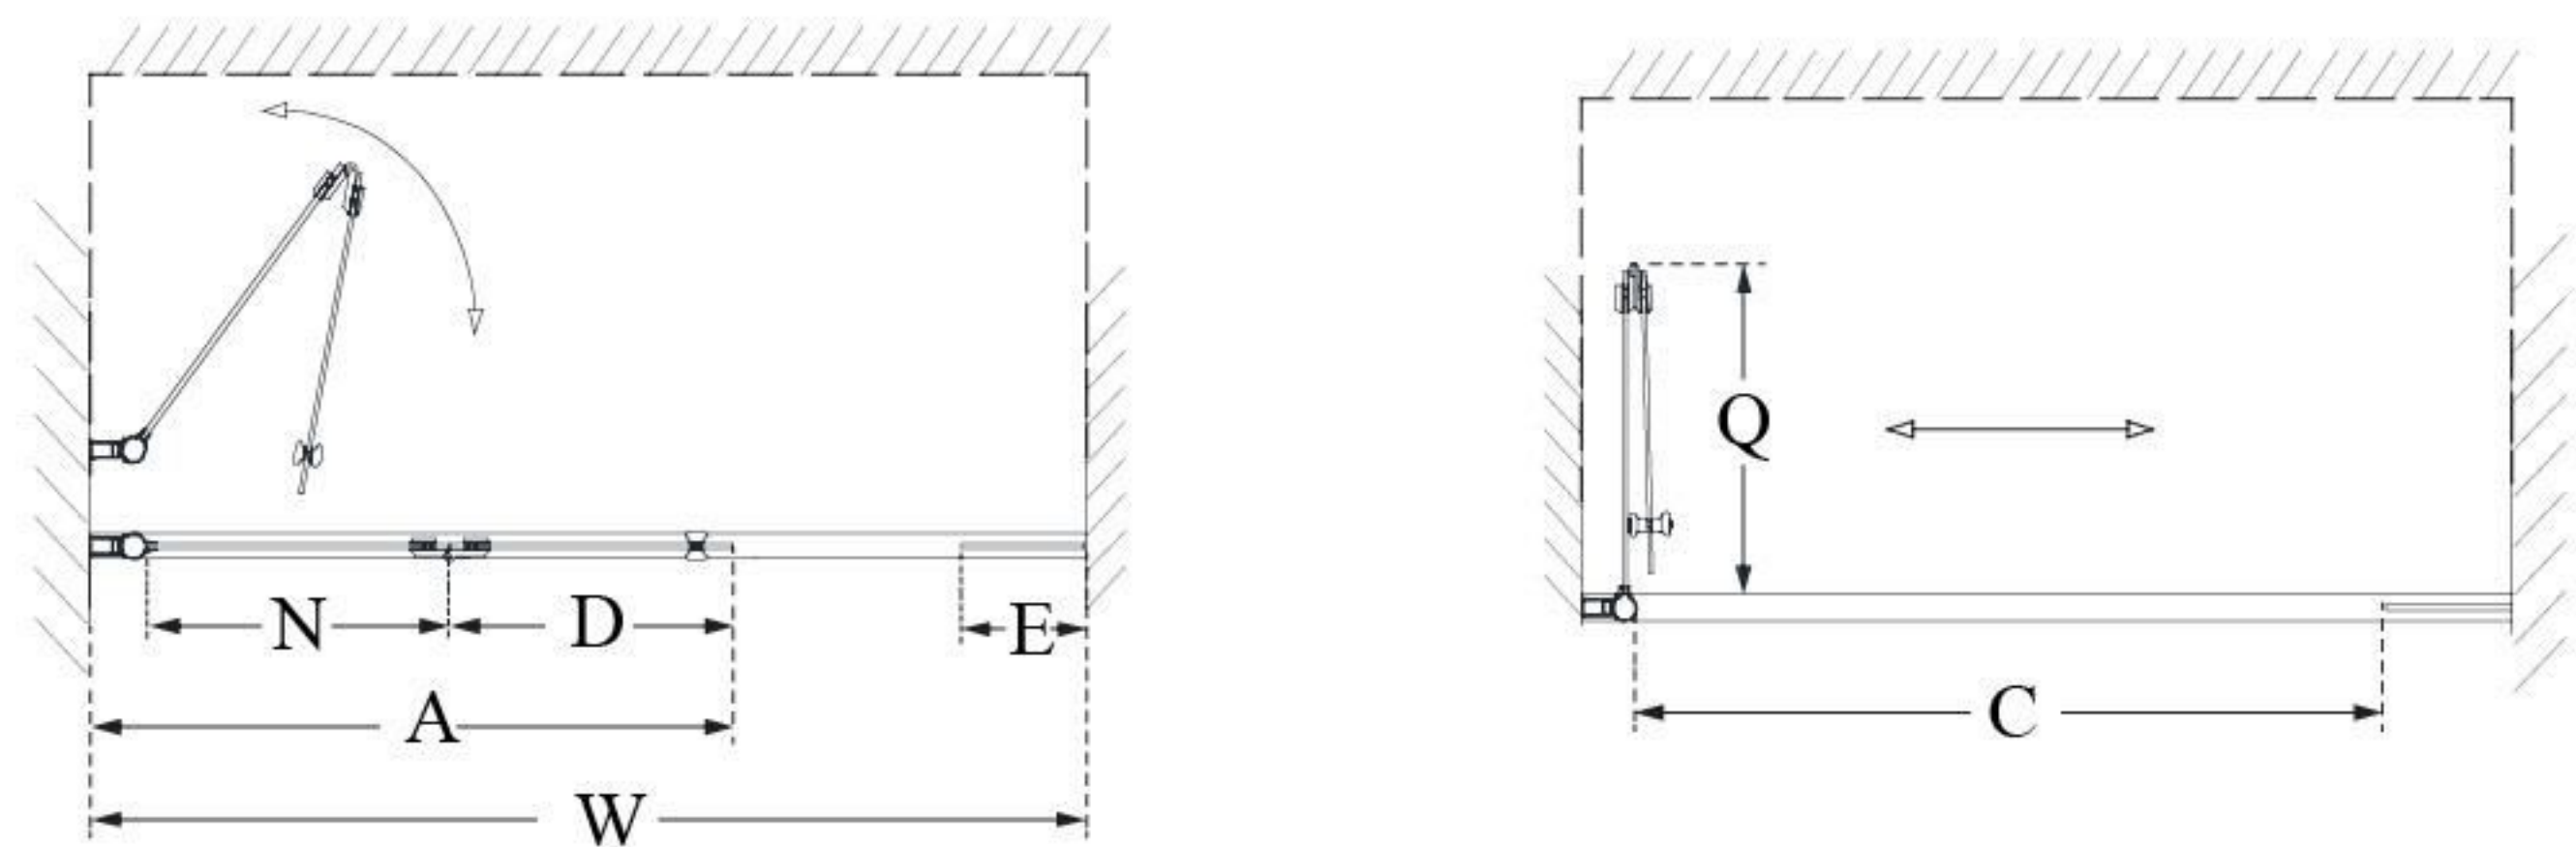

SHDR-3636580-EX

AQUA FOLD

DreamLine Aqua Fold 56-60" W x
58" H Frameless Hinged Tub Door
with Extender Panel

BI-FOLD DOOR

CONFIGURATION DIMENSIONS:

A: 36"

MODEL WIDTH

B: 58"

MODEL HEIGHT

C: 48" minimum

ACCESS WIDTH

D: 15 7/8"

DOOR WIDTH

E: 9"

EXTENDER PANEL WIDTH

N: 16 15/16"

HINGE PANEL WIDTH

Q: 17 3/8"

IN-SWING WIDTH

DreamLine reserves the right to update or modify the hardware or materials pictured without prior notice for the purpose of product improvement and customer satisfaction.