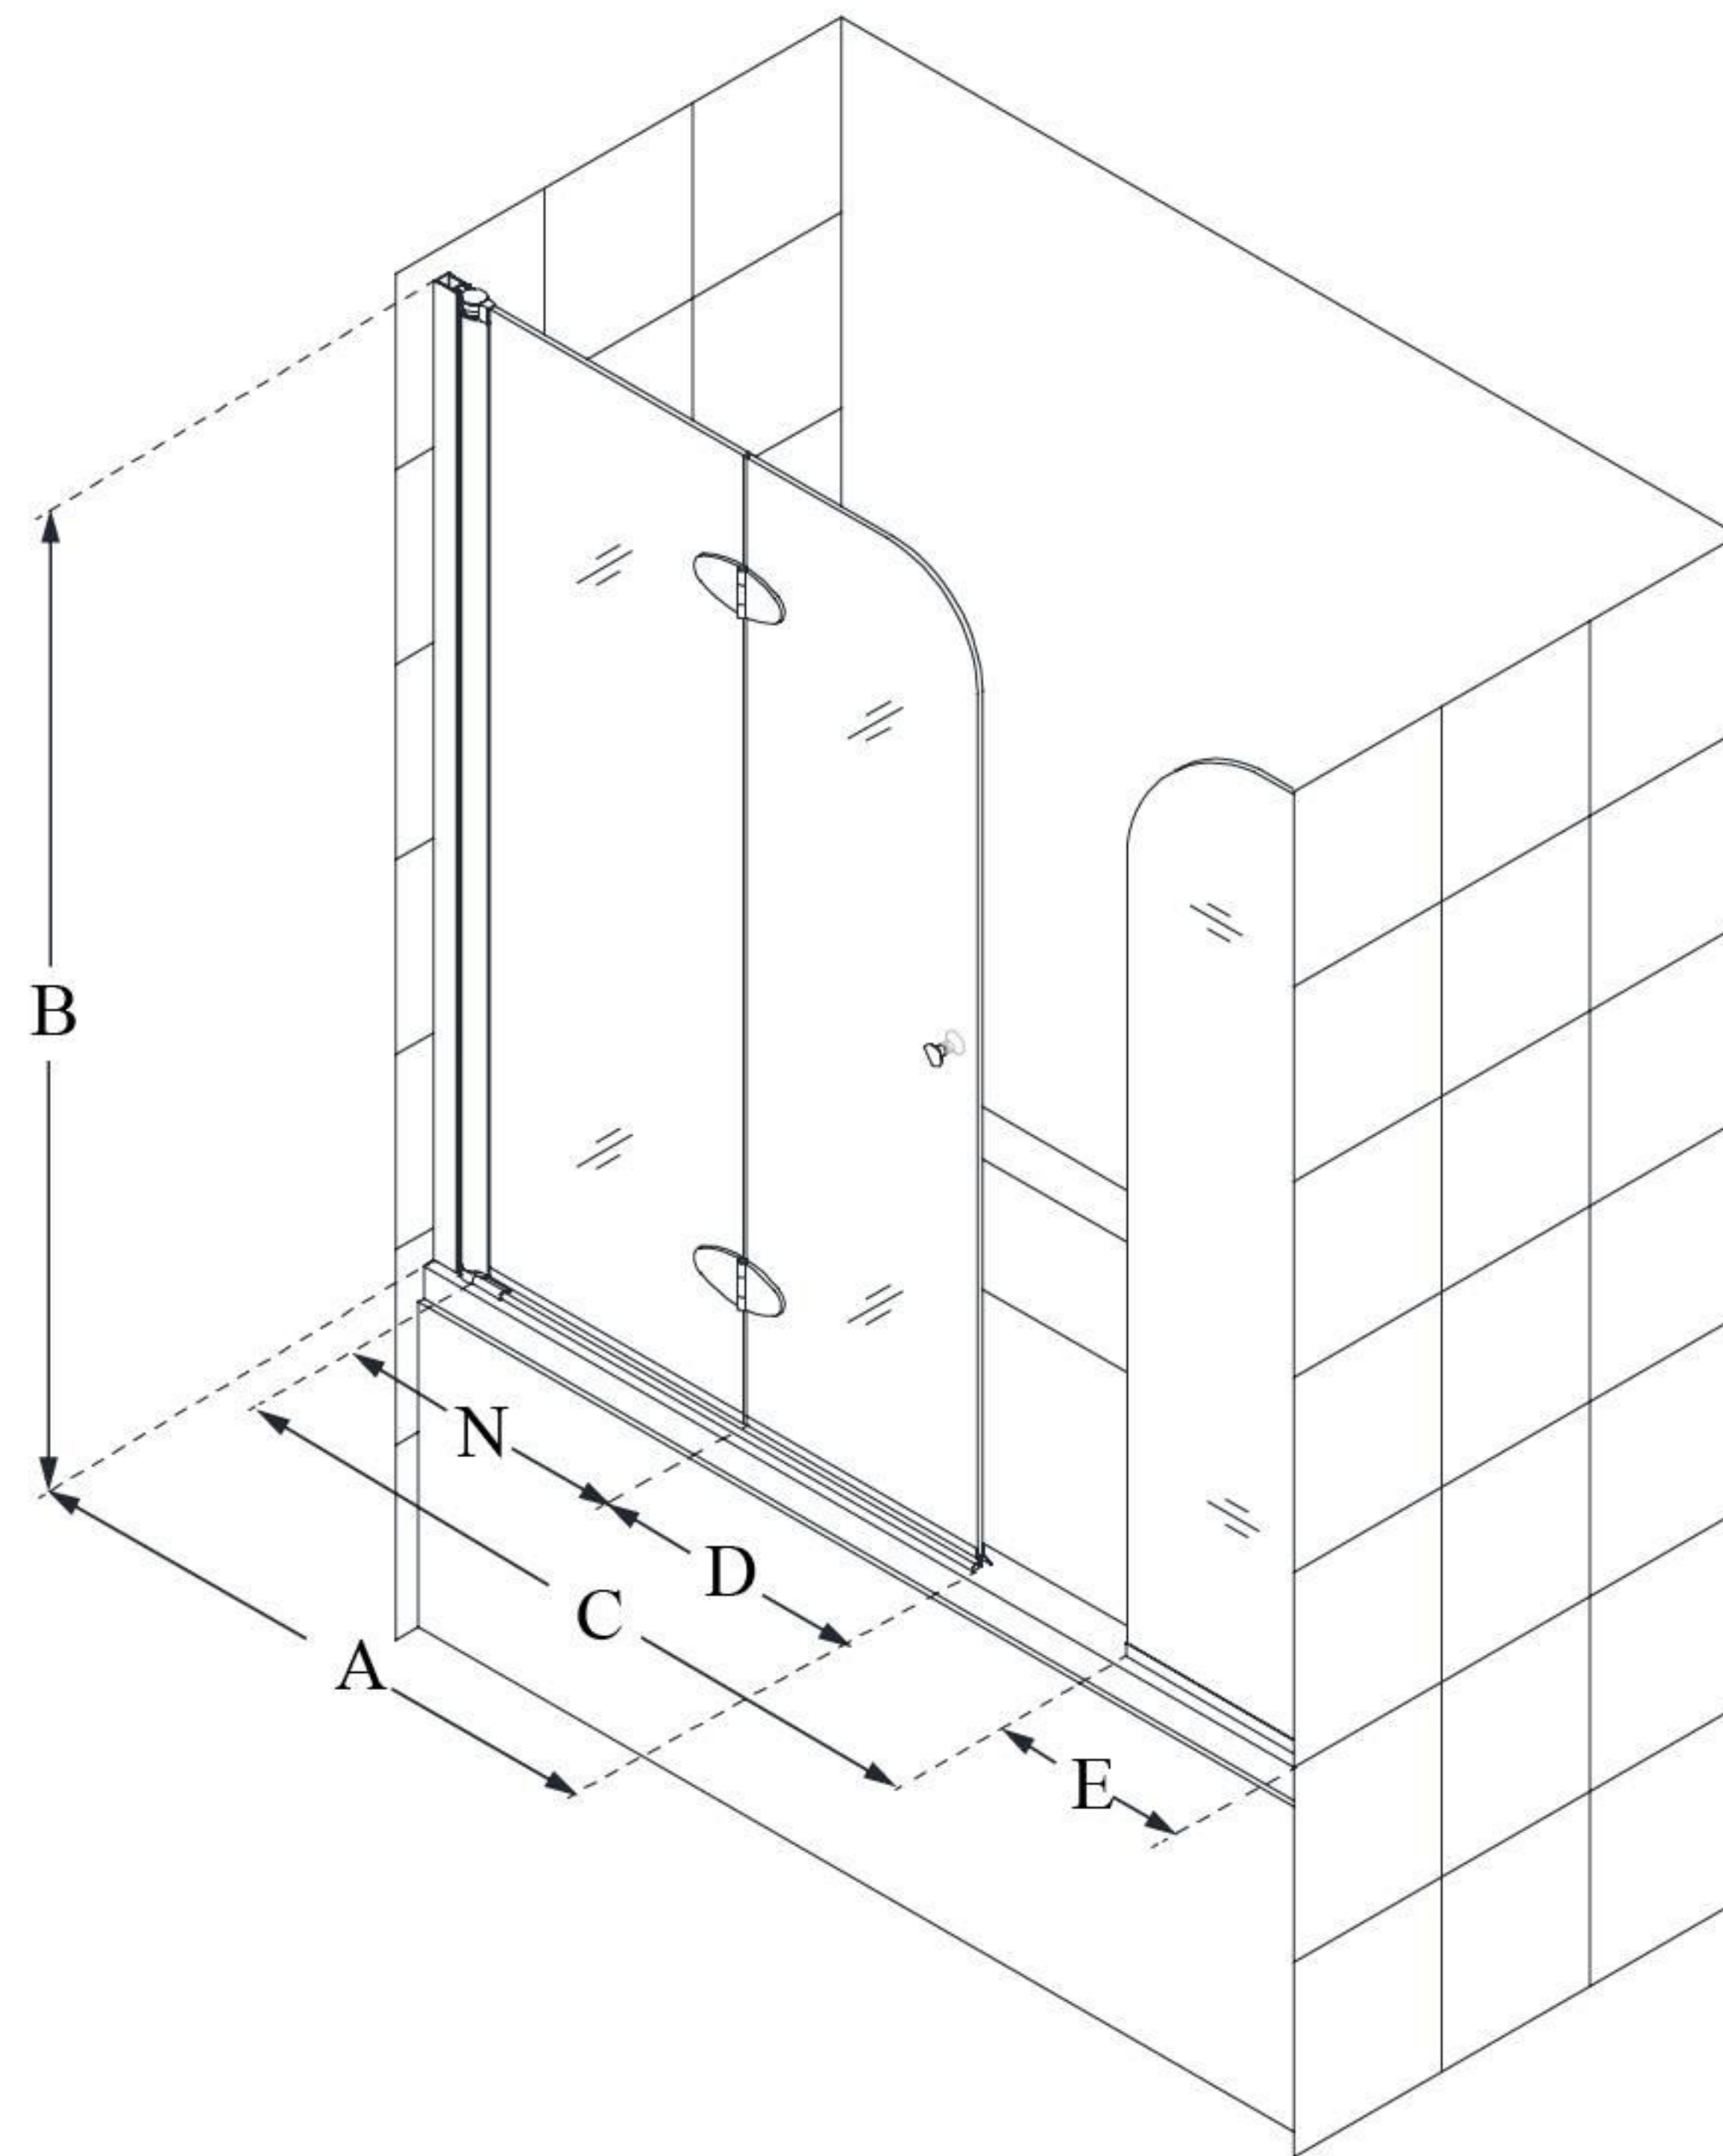

SHDR-3636580-EX

AQUA FOLD

DreamLine Aqua Fold 56-60" W x
58" H Frameless Hinged Tub Door
with Extender Panel

BI-FOLD DOOR

CONFIGURATION DIMENSIONS:

A: 36"

MODEL WIDTH

B: 58"

MODEL HEIGHT

C: 48" minimum

ACCESS WIDTH

D: 15 7/8"

DOOR WIDTH

E: 9"

EXTENDER PANEL WIDTH

N: 16 15/16"

HINGE PANEL WIDTH

Q: 17 3/8"

IN-SWING WIDTH

DreamLine reserves the right to update or modify the hardware or materials pictured without prior notice for the purpose of product improvement and customer satisfaction.