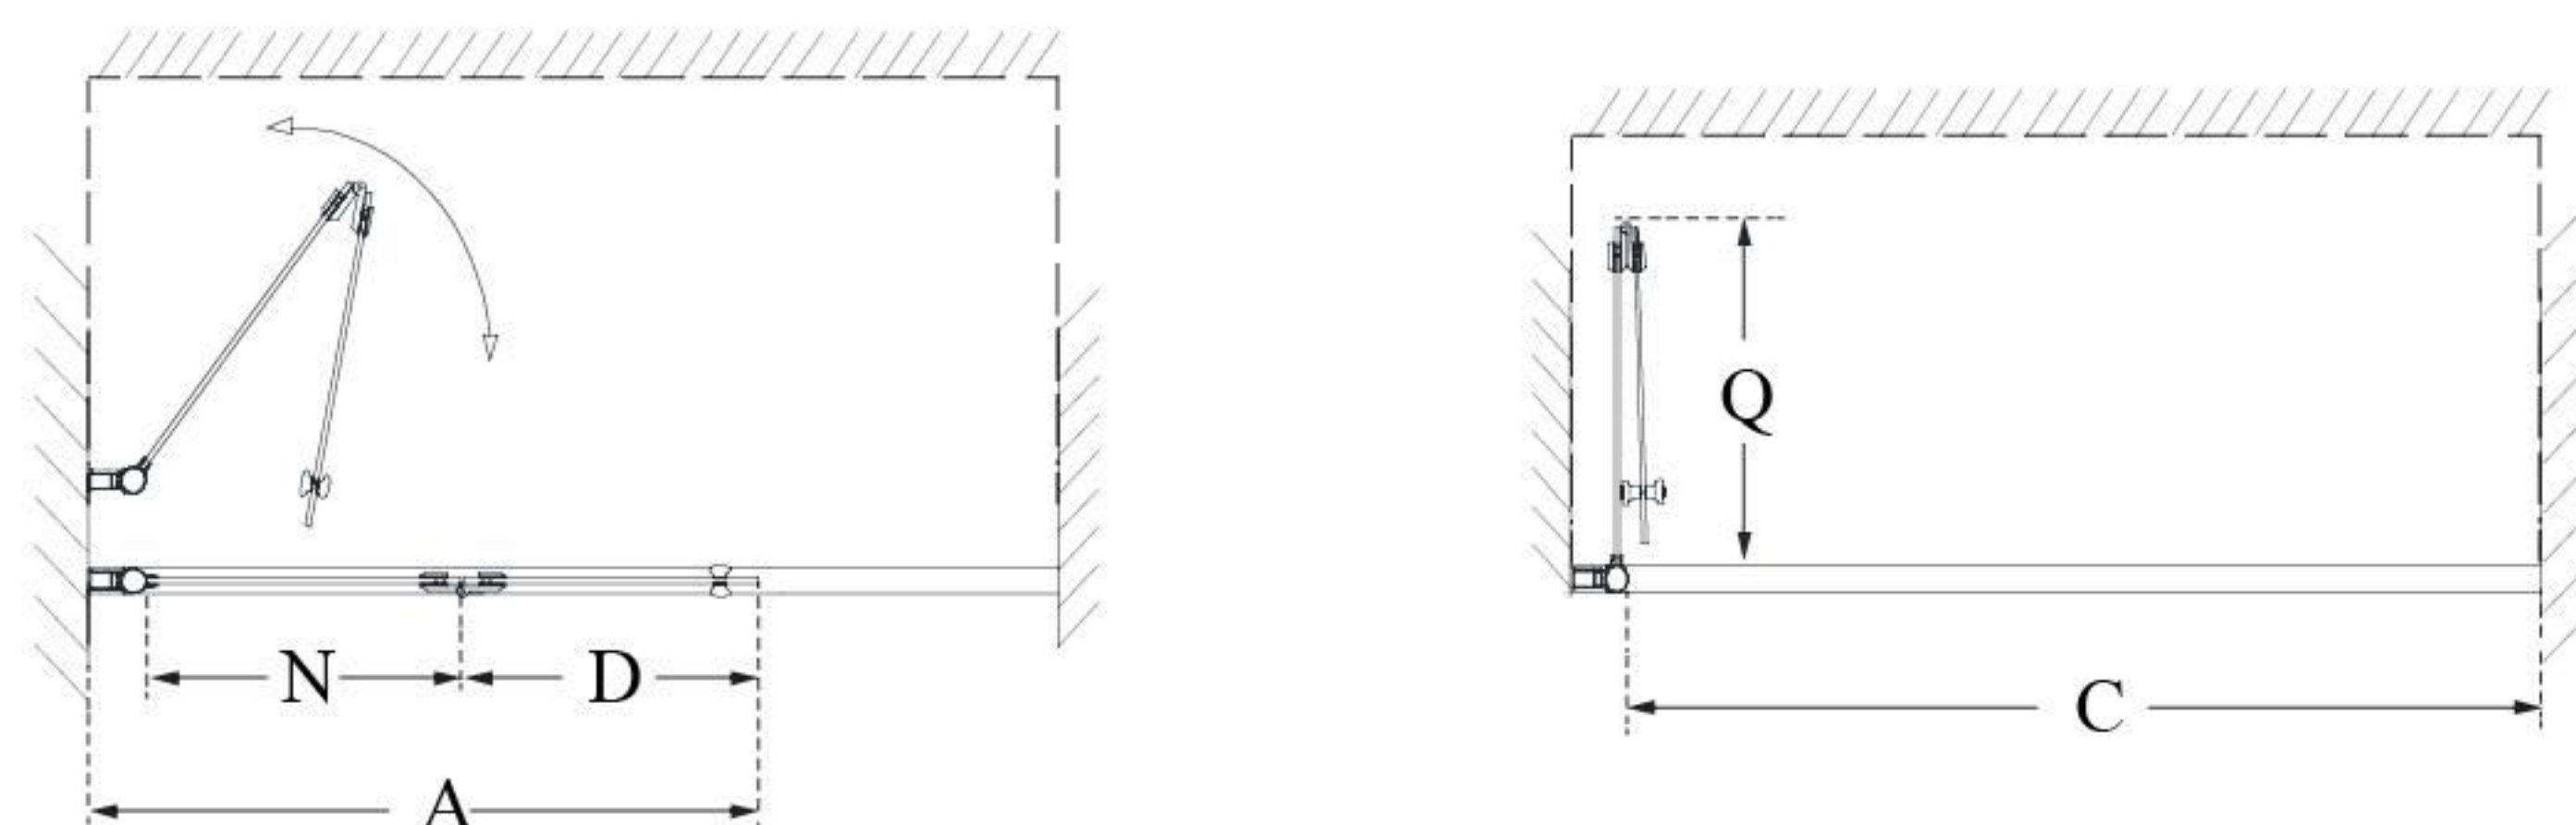

SHDR-3634720

AQUA FOLD

DreamLine Aqua Fold 33 1/2" W x
72" H Frameless Bi-Fold Shower
Door

BI-FOLD DOOR

CONFIGURATION DIMENSIONS:

A: 33 1/2"

MODEL WIDTH

B: 72"

MODEL HEIGHT

C: 45" minimum

ACCESS WIDTH

D: 14 11/16"

DOOR WIDTH

N: 15 11/16"

HINGE PANEL WIDTH

Q: 15 3/4"

IN-SWING WIDTH

DreamLine reserves the right to update or modify the hardware or materials pictured without prior notice for the purpose of product improvement and customer satisfaction.