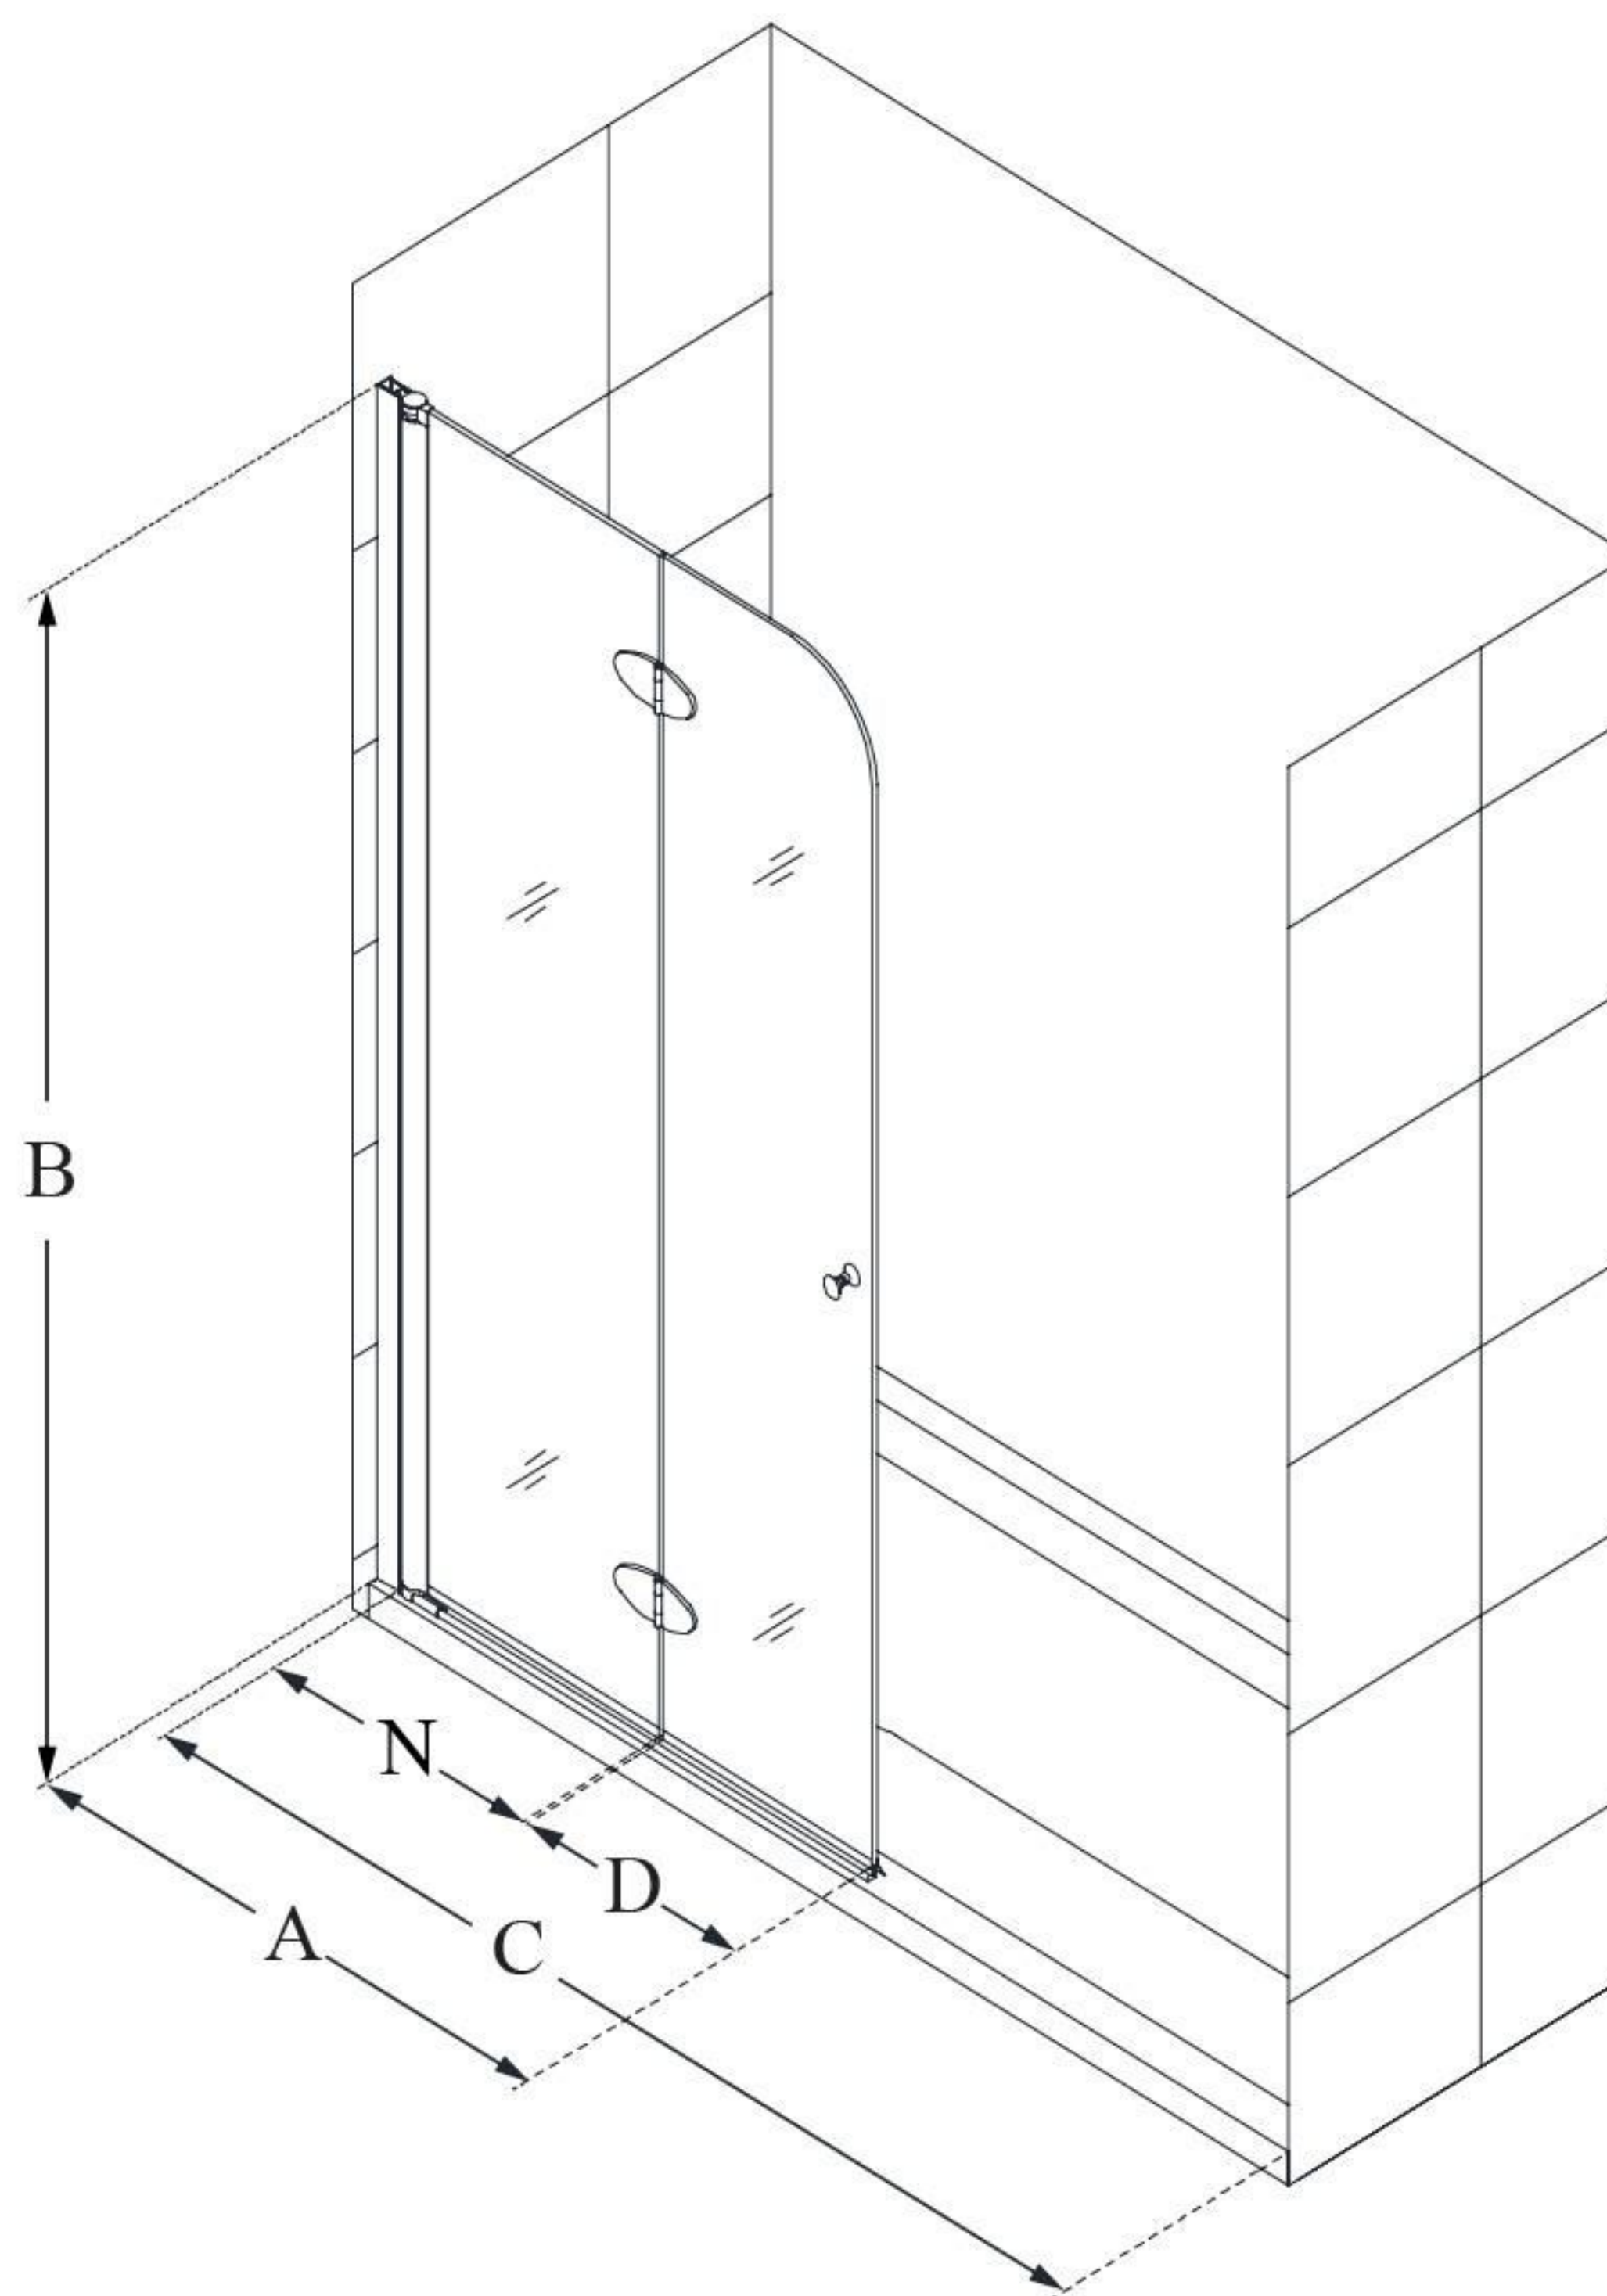

SHDR-3634720

AQUA FOLD

DreamLine Aqua Fold 33 1/2" W x
72" H Frameless Bi-Fold Shower
Door

BI-FOLD DOOR

CONFIGURATION DIMENSIONS:

A: 33 1/2"

MODEL WIDTH

B: 72"

MODEL HEIGHT

C: 45" minimum

ACCESS WIDTH

D: 14 11/16"

DOOR WIDTH

N: 15 11/16"

HINGE PANEL WIDTH

Q: 15 3/4"

IN-SWING WIDTH

DreamLine reserves the right to update or modify the hardware or materials pictured without prior notice for the purpose of product improvement and customer satisfaction.