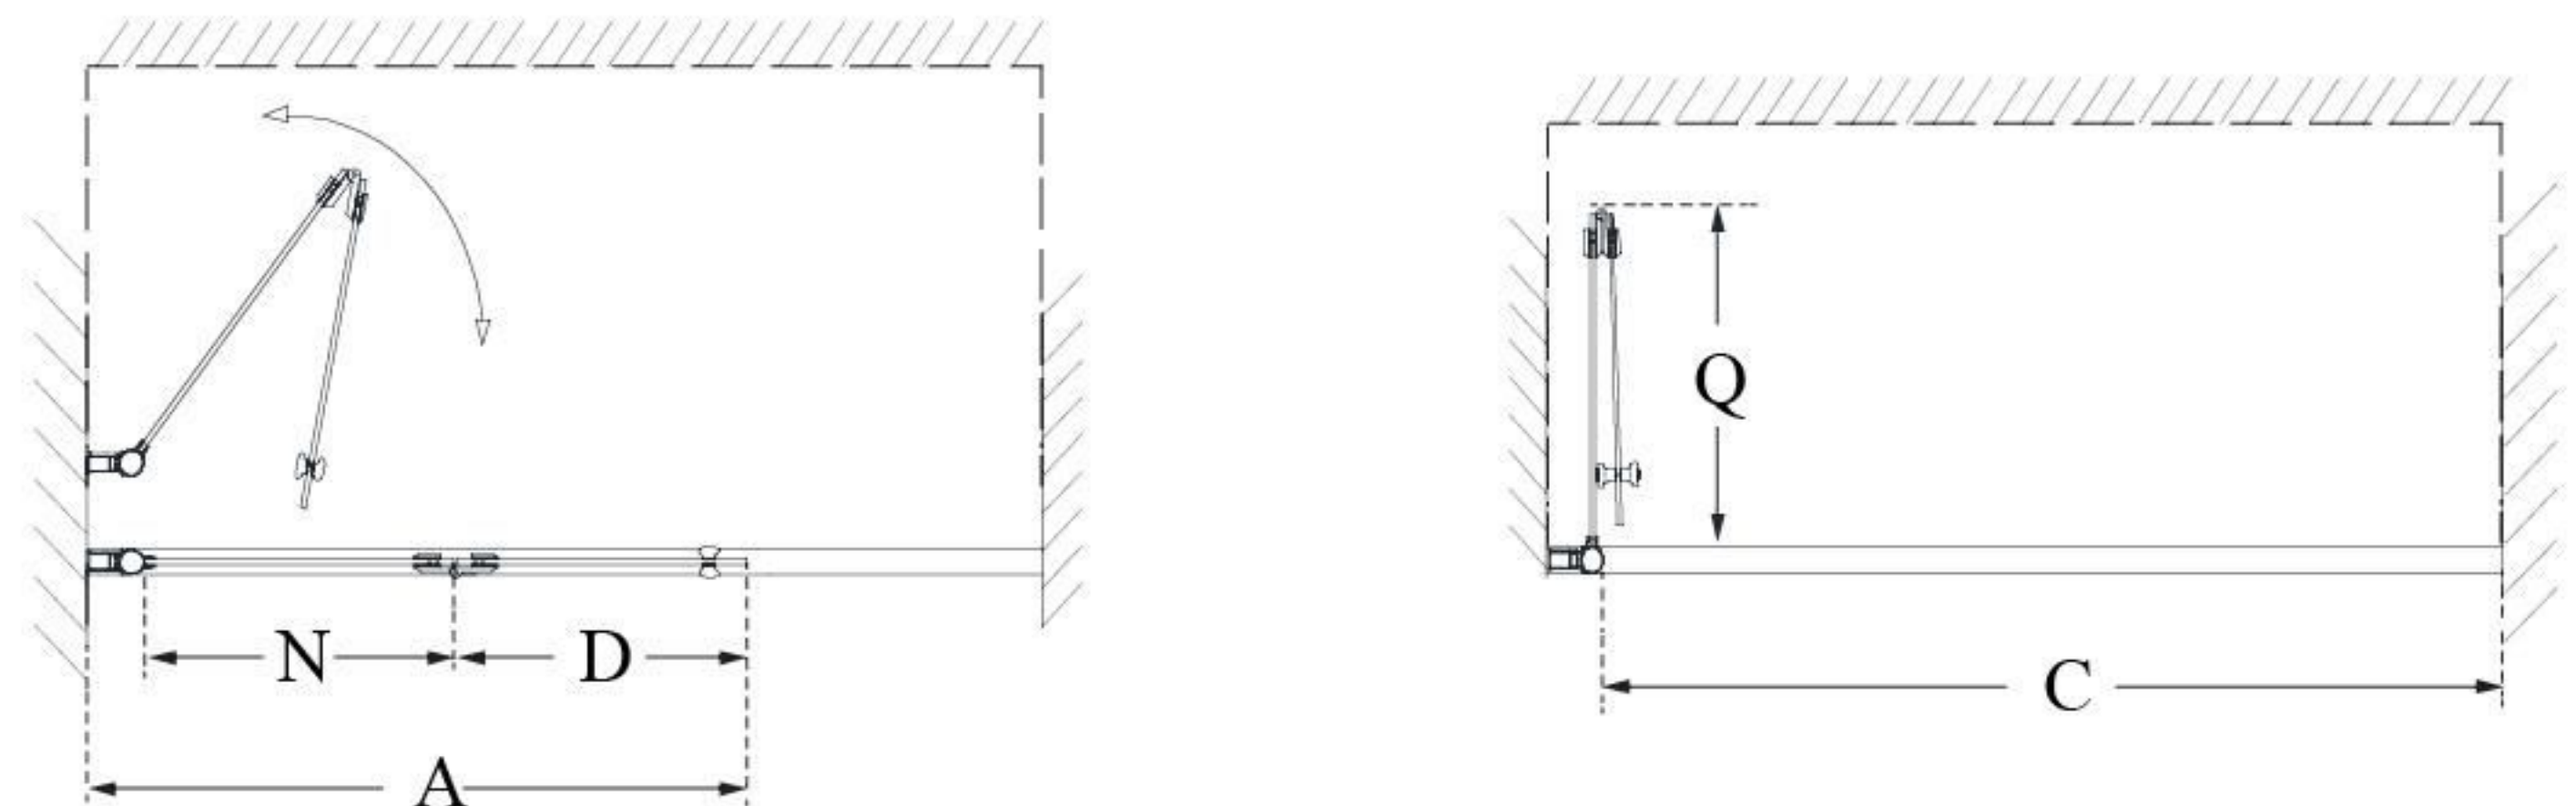

# AQUA FOLD

DreamLine Aqua Fold 29 1/2" W x  
72" H Frameless Bi-Fold Shower  
Door

**BI-FOLD DOOR**

## CONFIGURATION DIMENSIONS:

**A: 29 1/2"**

MODEL WIDTH

**B: 72"**

MODEL HEIGHT

**C: 45" minimum**

ACCESS WIDTH

**D: 12 11/16"**

DOOR WIDTH

**N: 13 11/16"**

HINGE PANEL WIDTH

**Q: 13 3/4"**

IN-SWING WIDTH

DreamLine reserves the right to update or modify the hardware or materials pictured without prior notice for the purpose of product improvement and customer satisfaction.