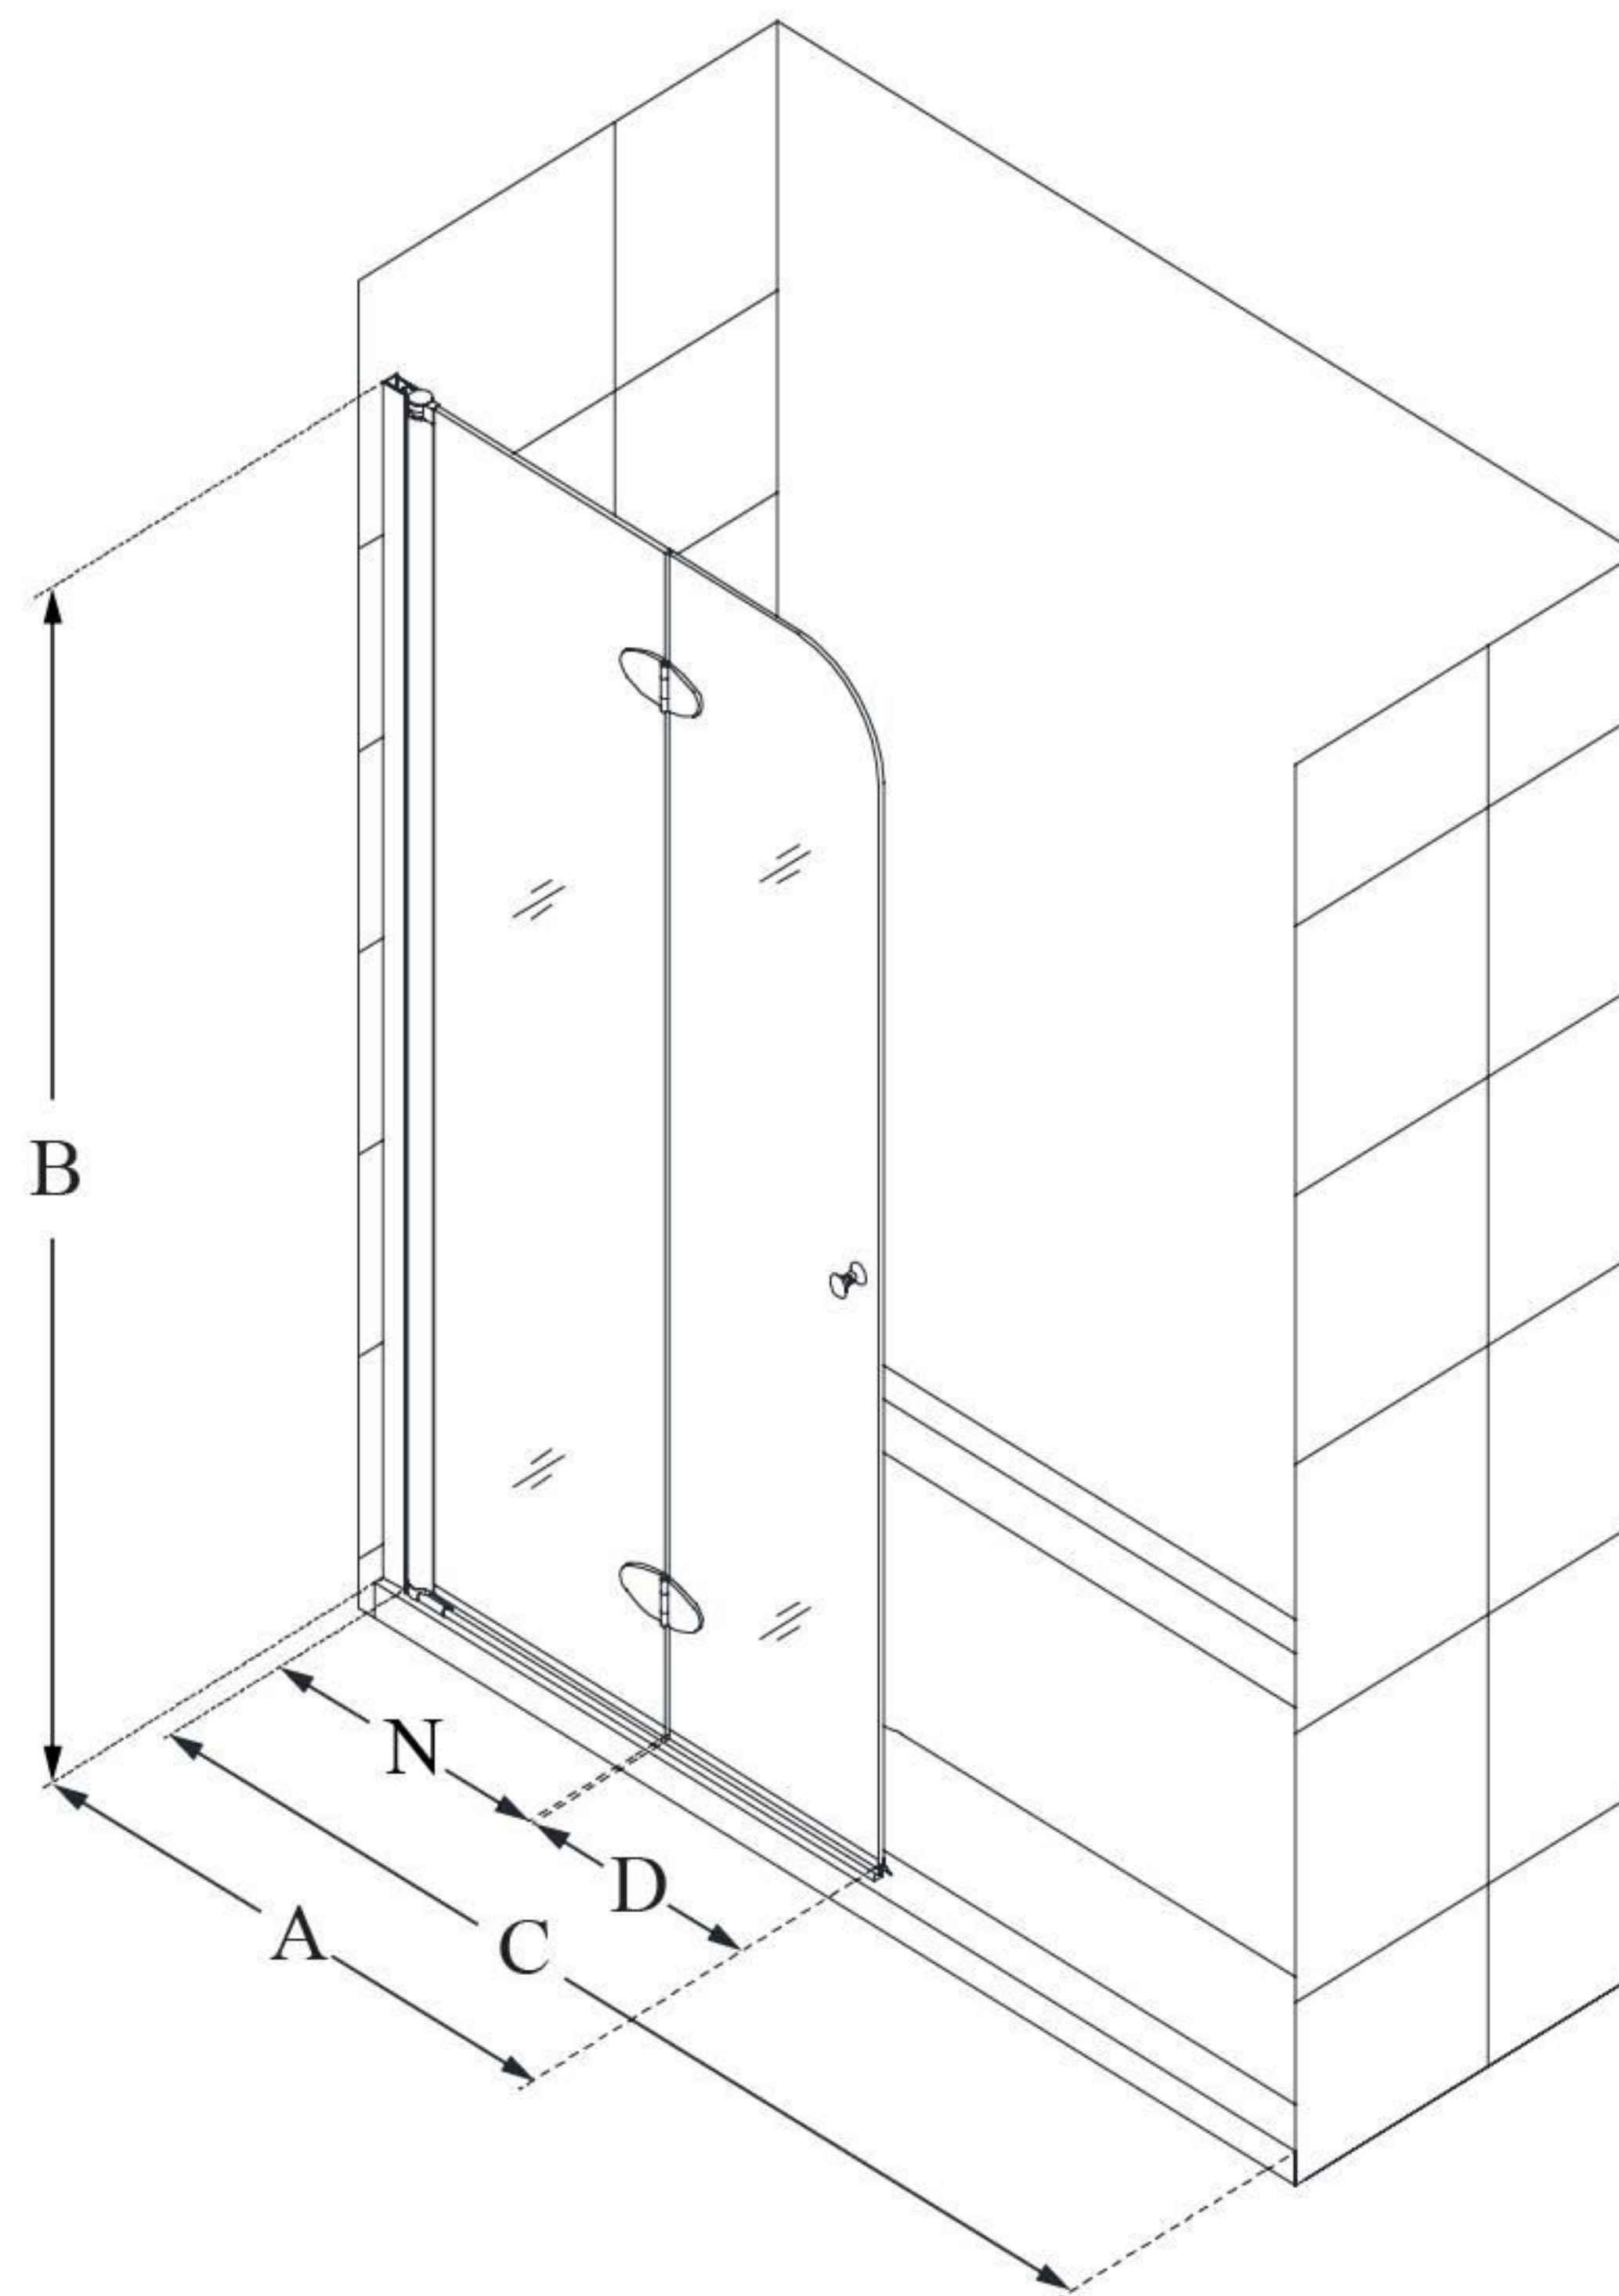

# AQUA FOLD

DreamLine Aqua Fold 29 1/2" W x  
72" H Frameless Bi-Fold Shower  
Door

**BI-FOLD DOOR**

## CONFIGURATION DIMENSIONS:

**A: 29 1/2"**

MODEL WIDTH

**B: 72"**

MODEL HEIGHT

**C: 45" minimum**

ACCESS WIDTH

**D: 12 11/16"**

DOOR WIDTH

**N: 13 11/16"**

HINGE PANEL WIDTH

**Q: 13 3/4"**

IN-SWING WIDTH

DreamLine reserves the right to update or modify the hardware or materials pictured without prior notice for the purpose of product improvement and customer satisfaction.