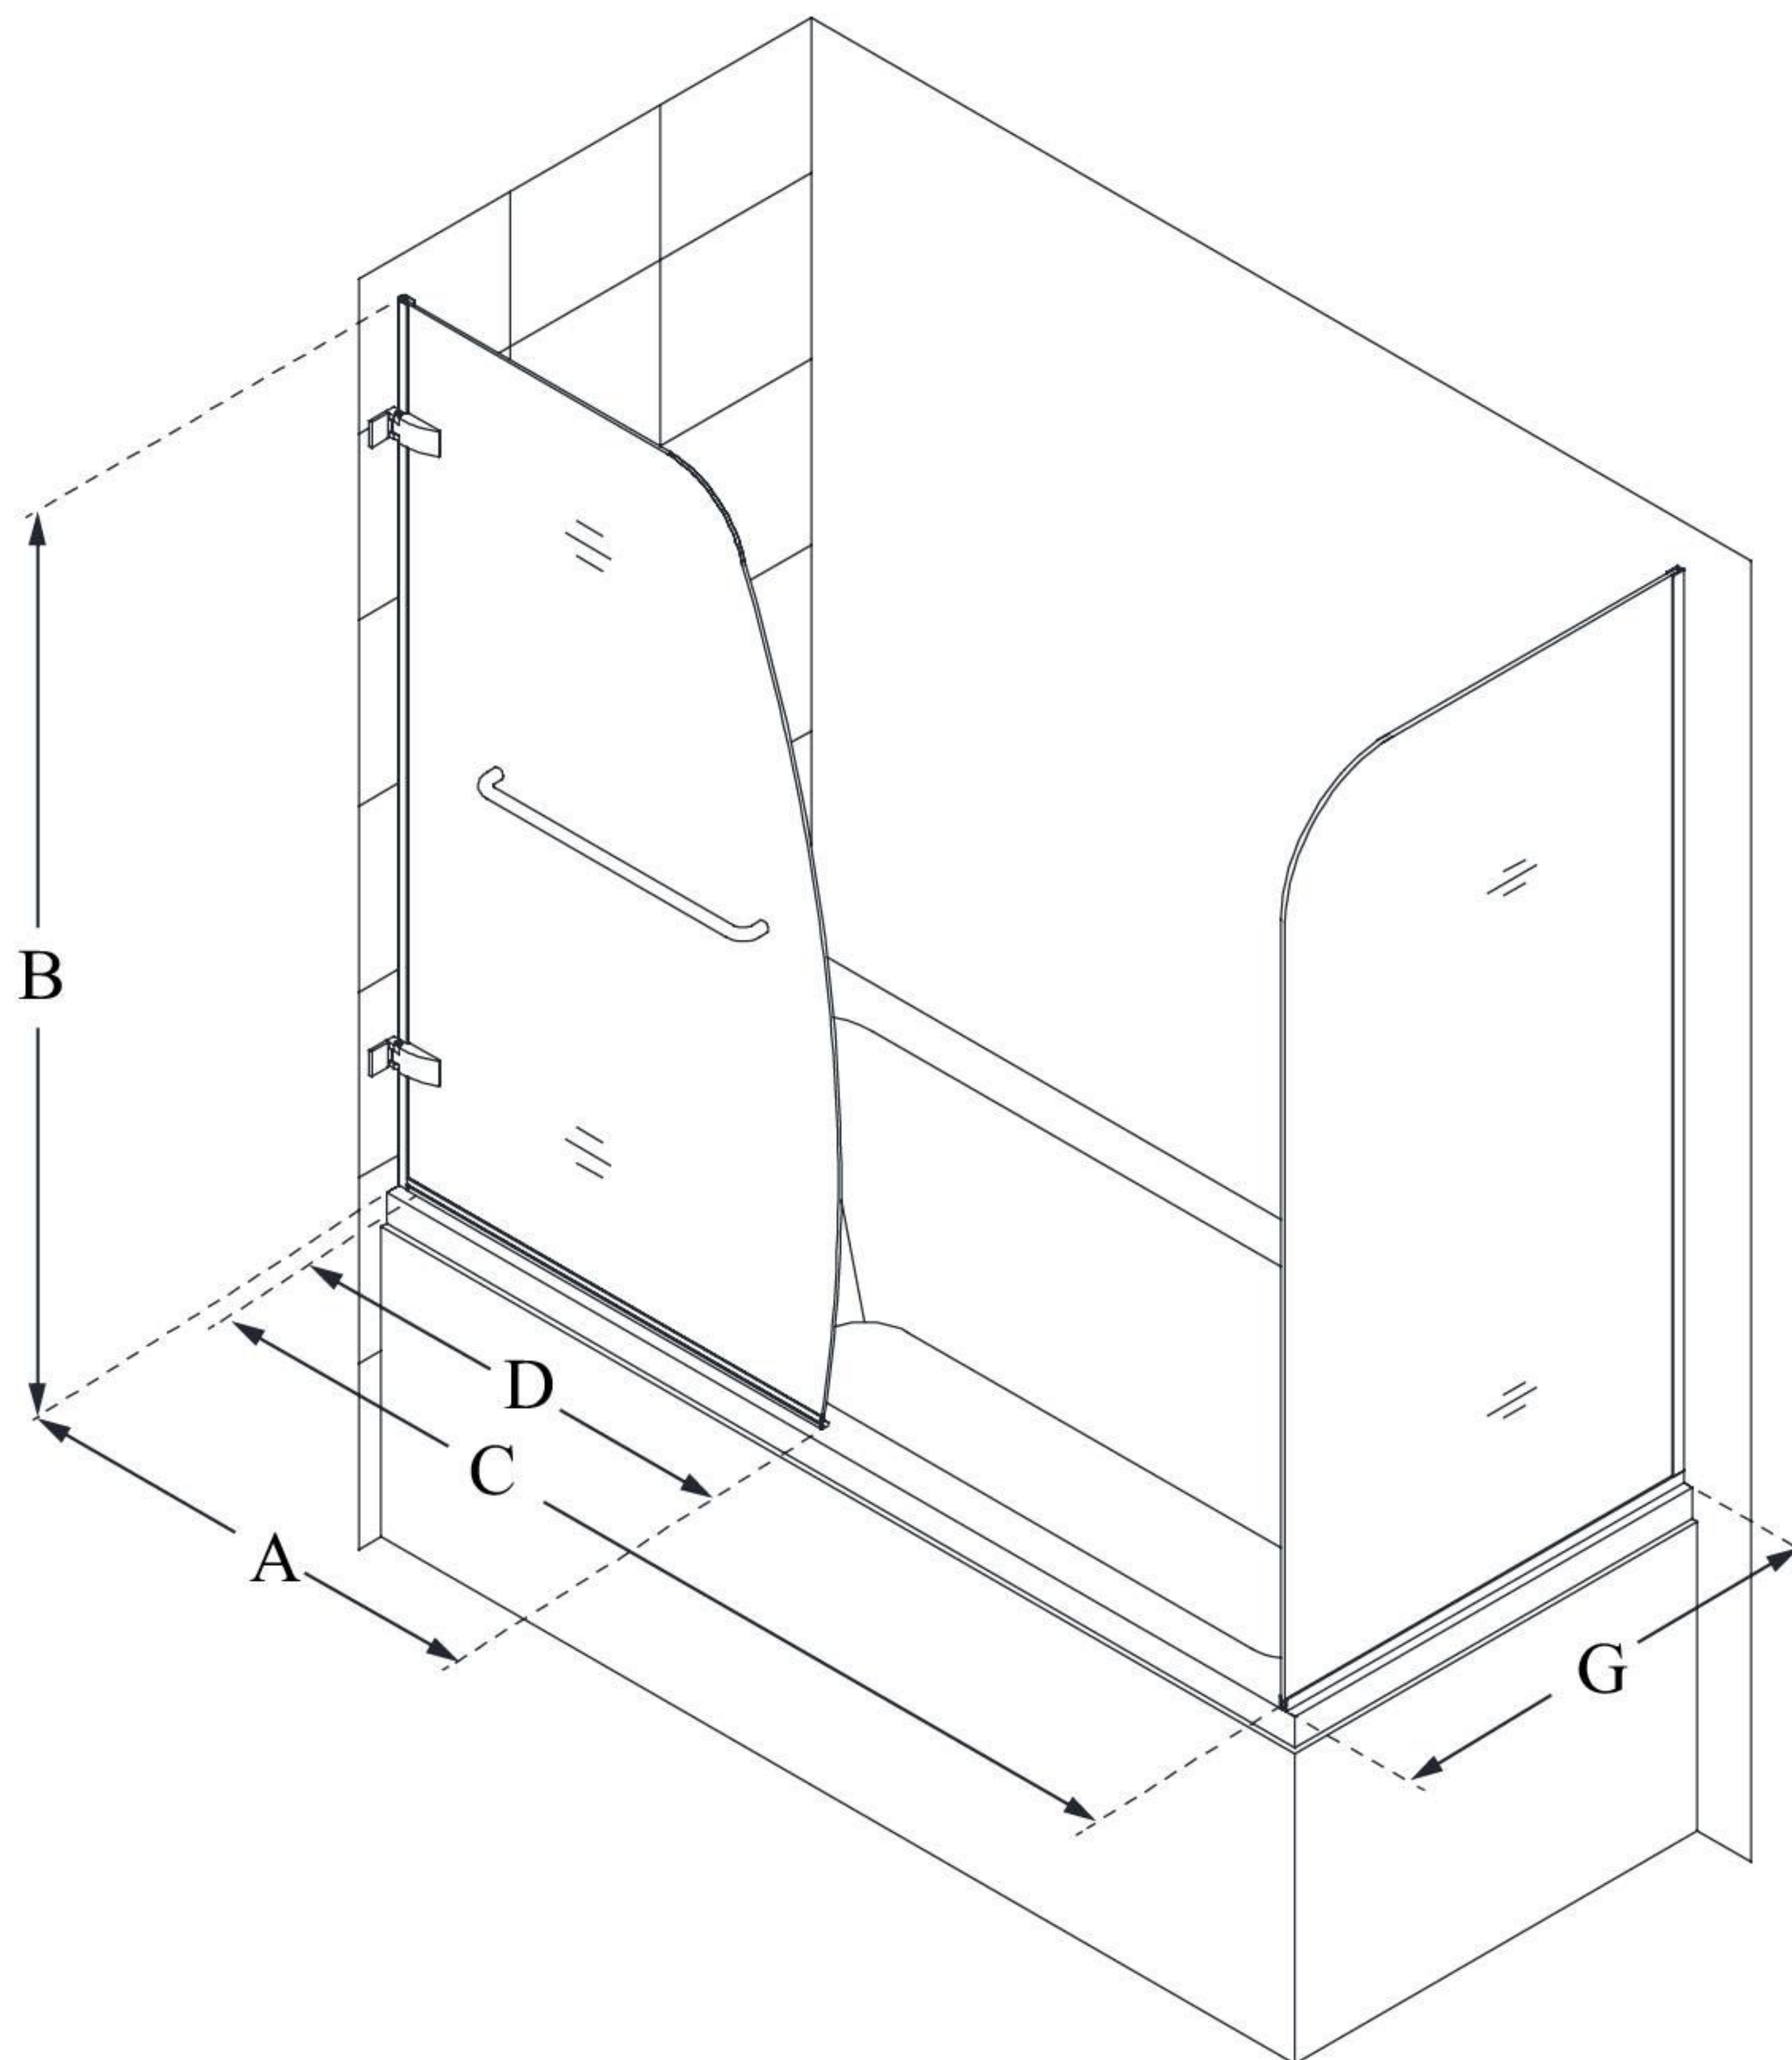

# AQUA UNO

DreamLine Aqua Uno 56-60" W  
x 30" D x 58" H Frameless Hinged  
Tub Door with Return Panel

**SWING DOOR**

## CONFIGURATION DIMENSIONS:

**A: 34 5/16"**

MODEL WIDTH

**B: 58"**

MODEL HEIGHT

**C: 59 1/2" minimum**

ACCESS WIDTH

**D: 34"**

DOOR WIDTH

**G: 30"**

RETURN PANEL WIDTH

DreamLine reserves the right to update or modify the hardware or materials pictured without prior notice for the purpose of product improvement and customer satisfaction.