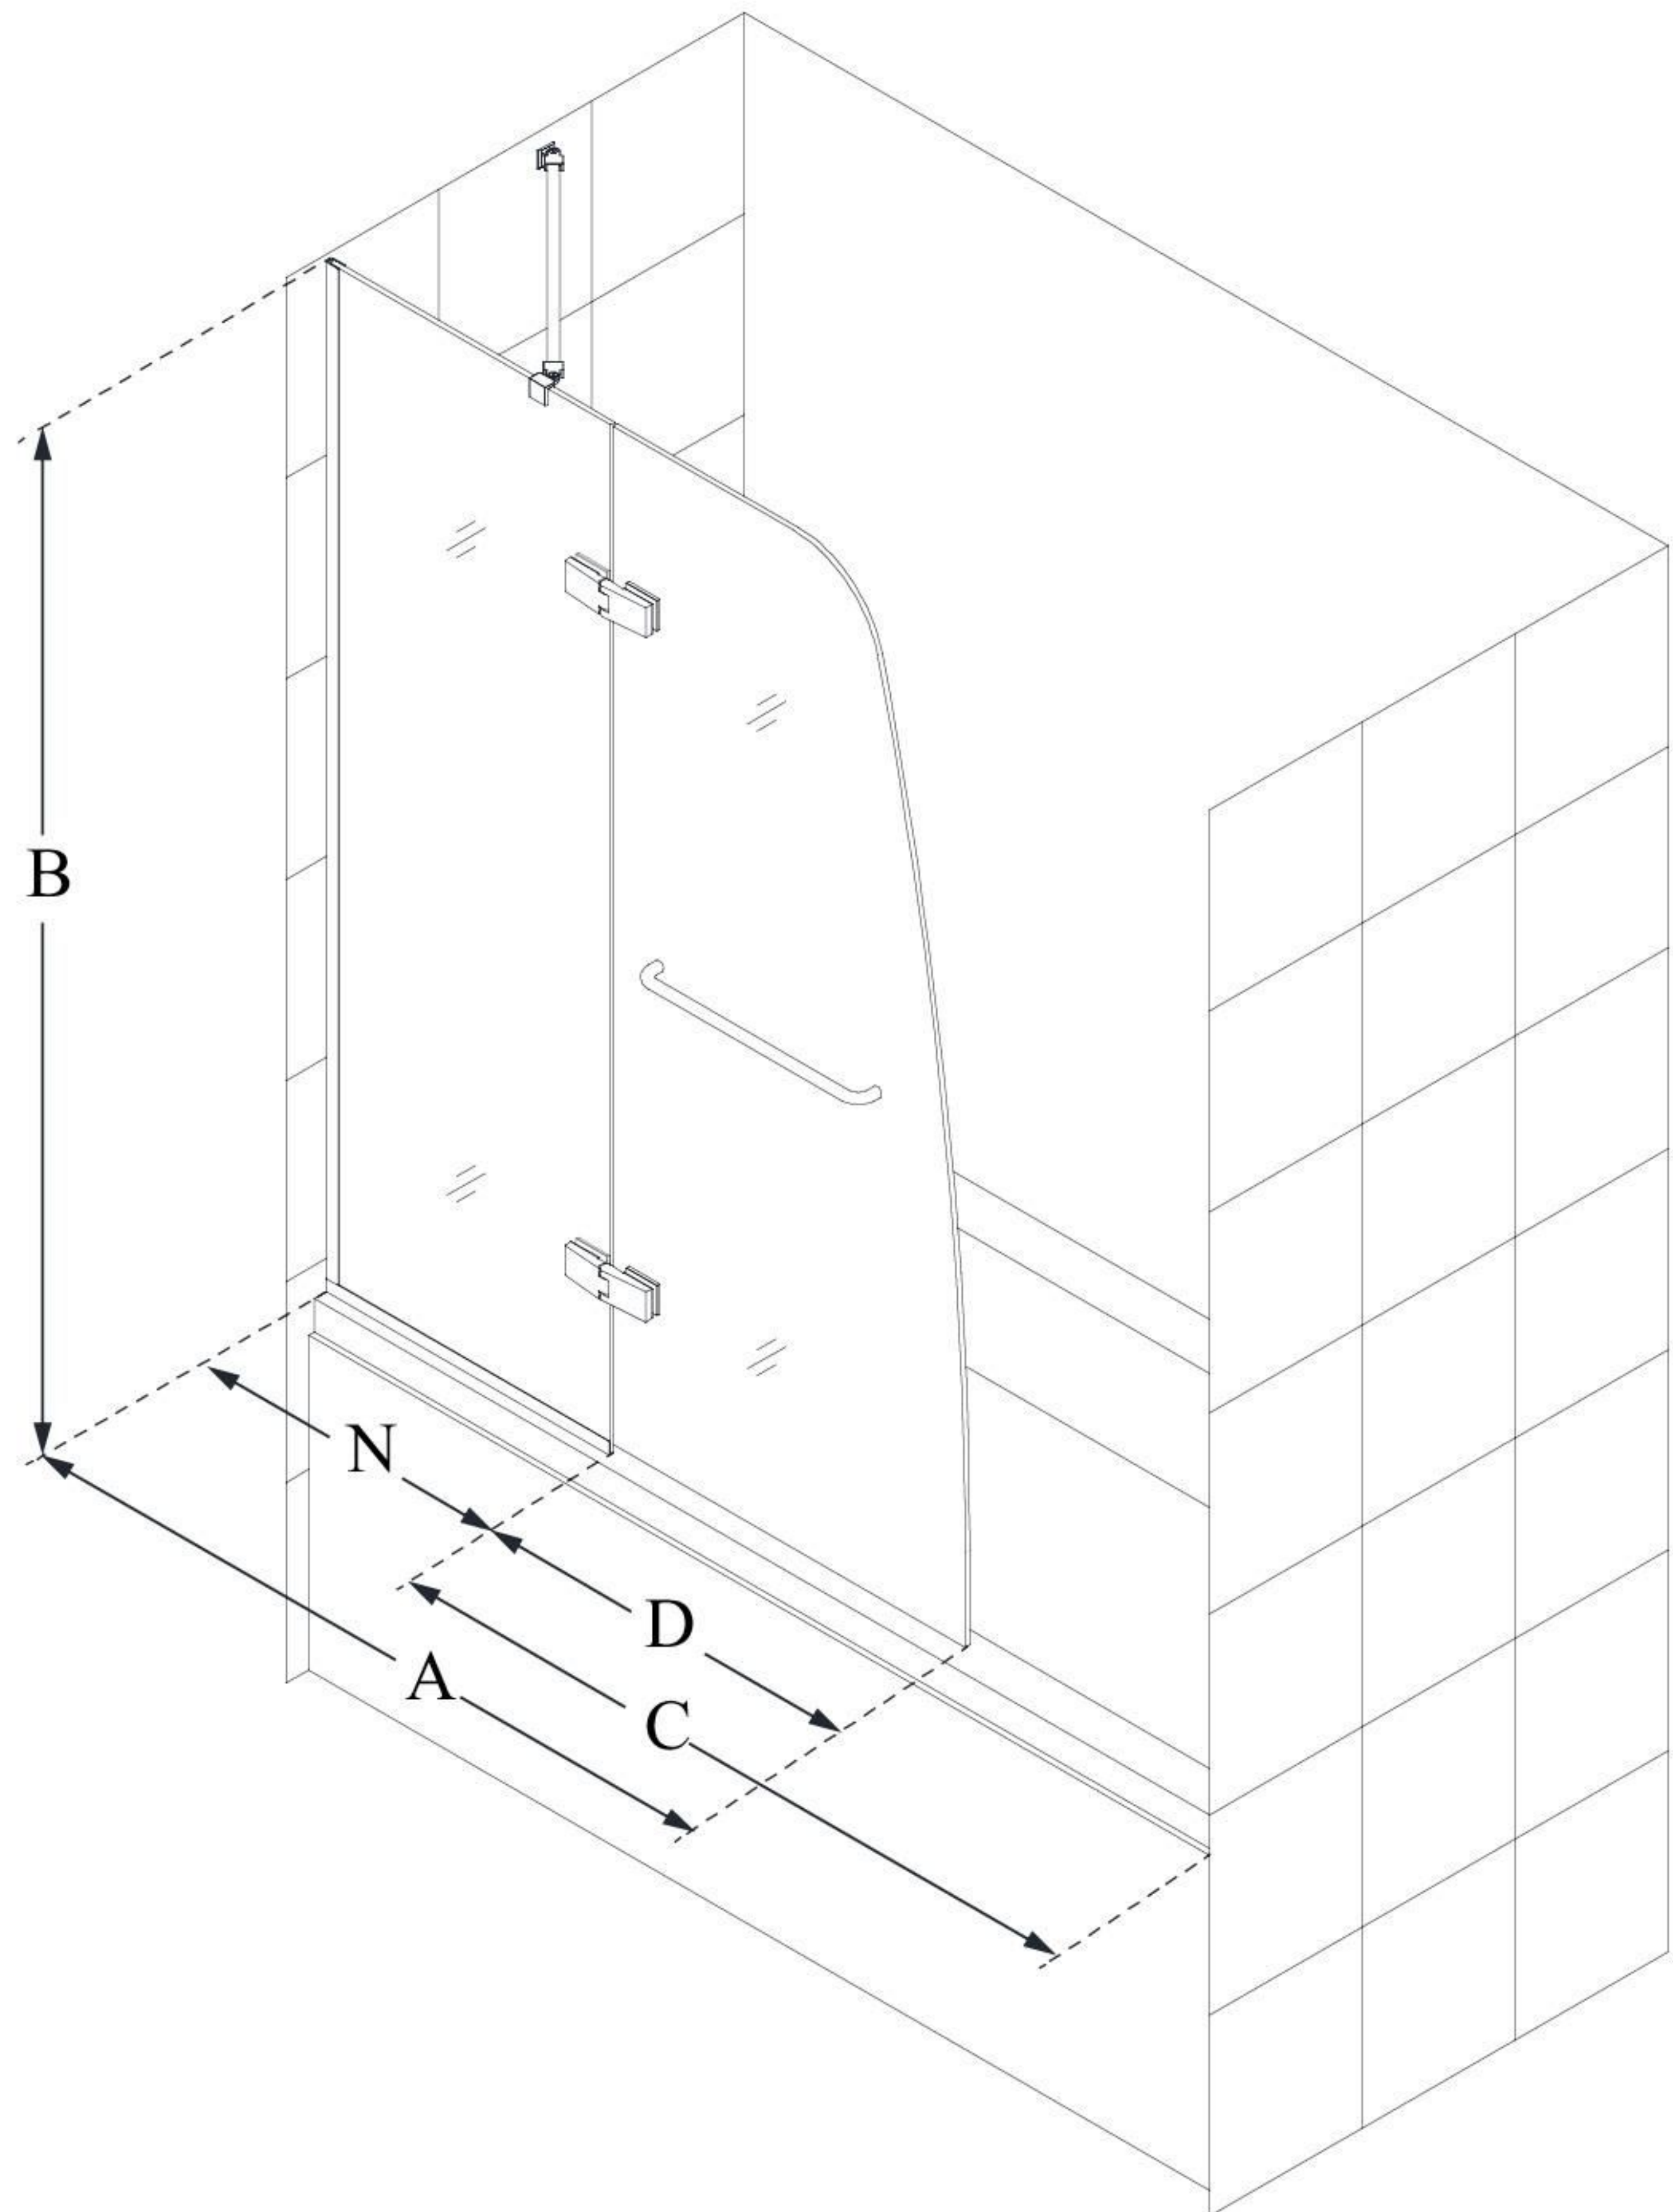

SHDR-3448580

AQUA ULTRA

DreamLine Aqua Ultra 48" W x 58"
H Frameless Hinged Tub Door

SWING DOOR

CONFIGURATION DIMENSIONS:

A: 48"

MODEL WIDTH

B: 58"

MODEL HEIGHT

C: 36" minimum

ACCESS WIDTH

D: 24 1/8"

DOOR WIDTH

N: 23 7/8"

HINGE PANEL WIDTH

DreamLine reserves the right to update or modify the hardware or materials pictured without prior notice for the purpose of product improvement and customer satisfaction.