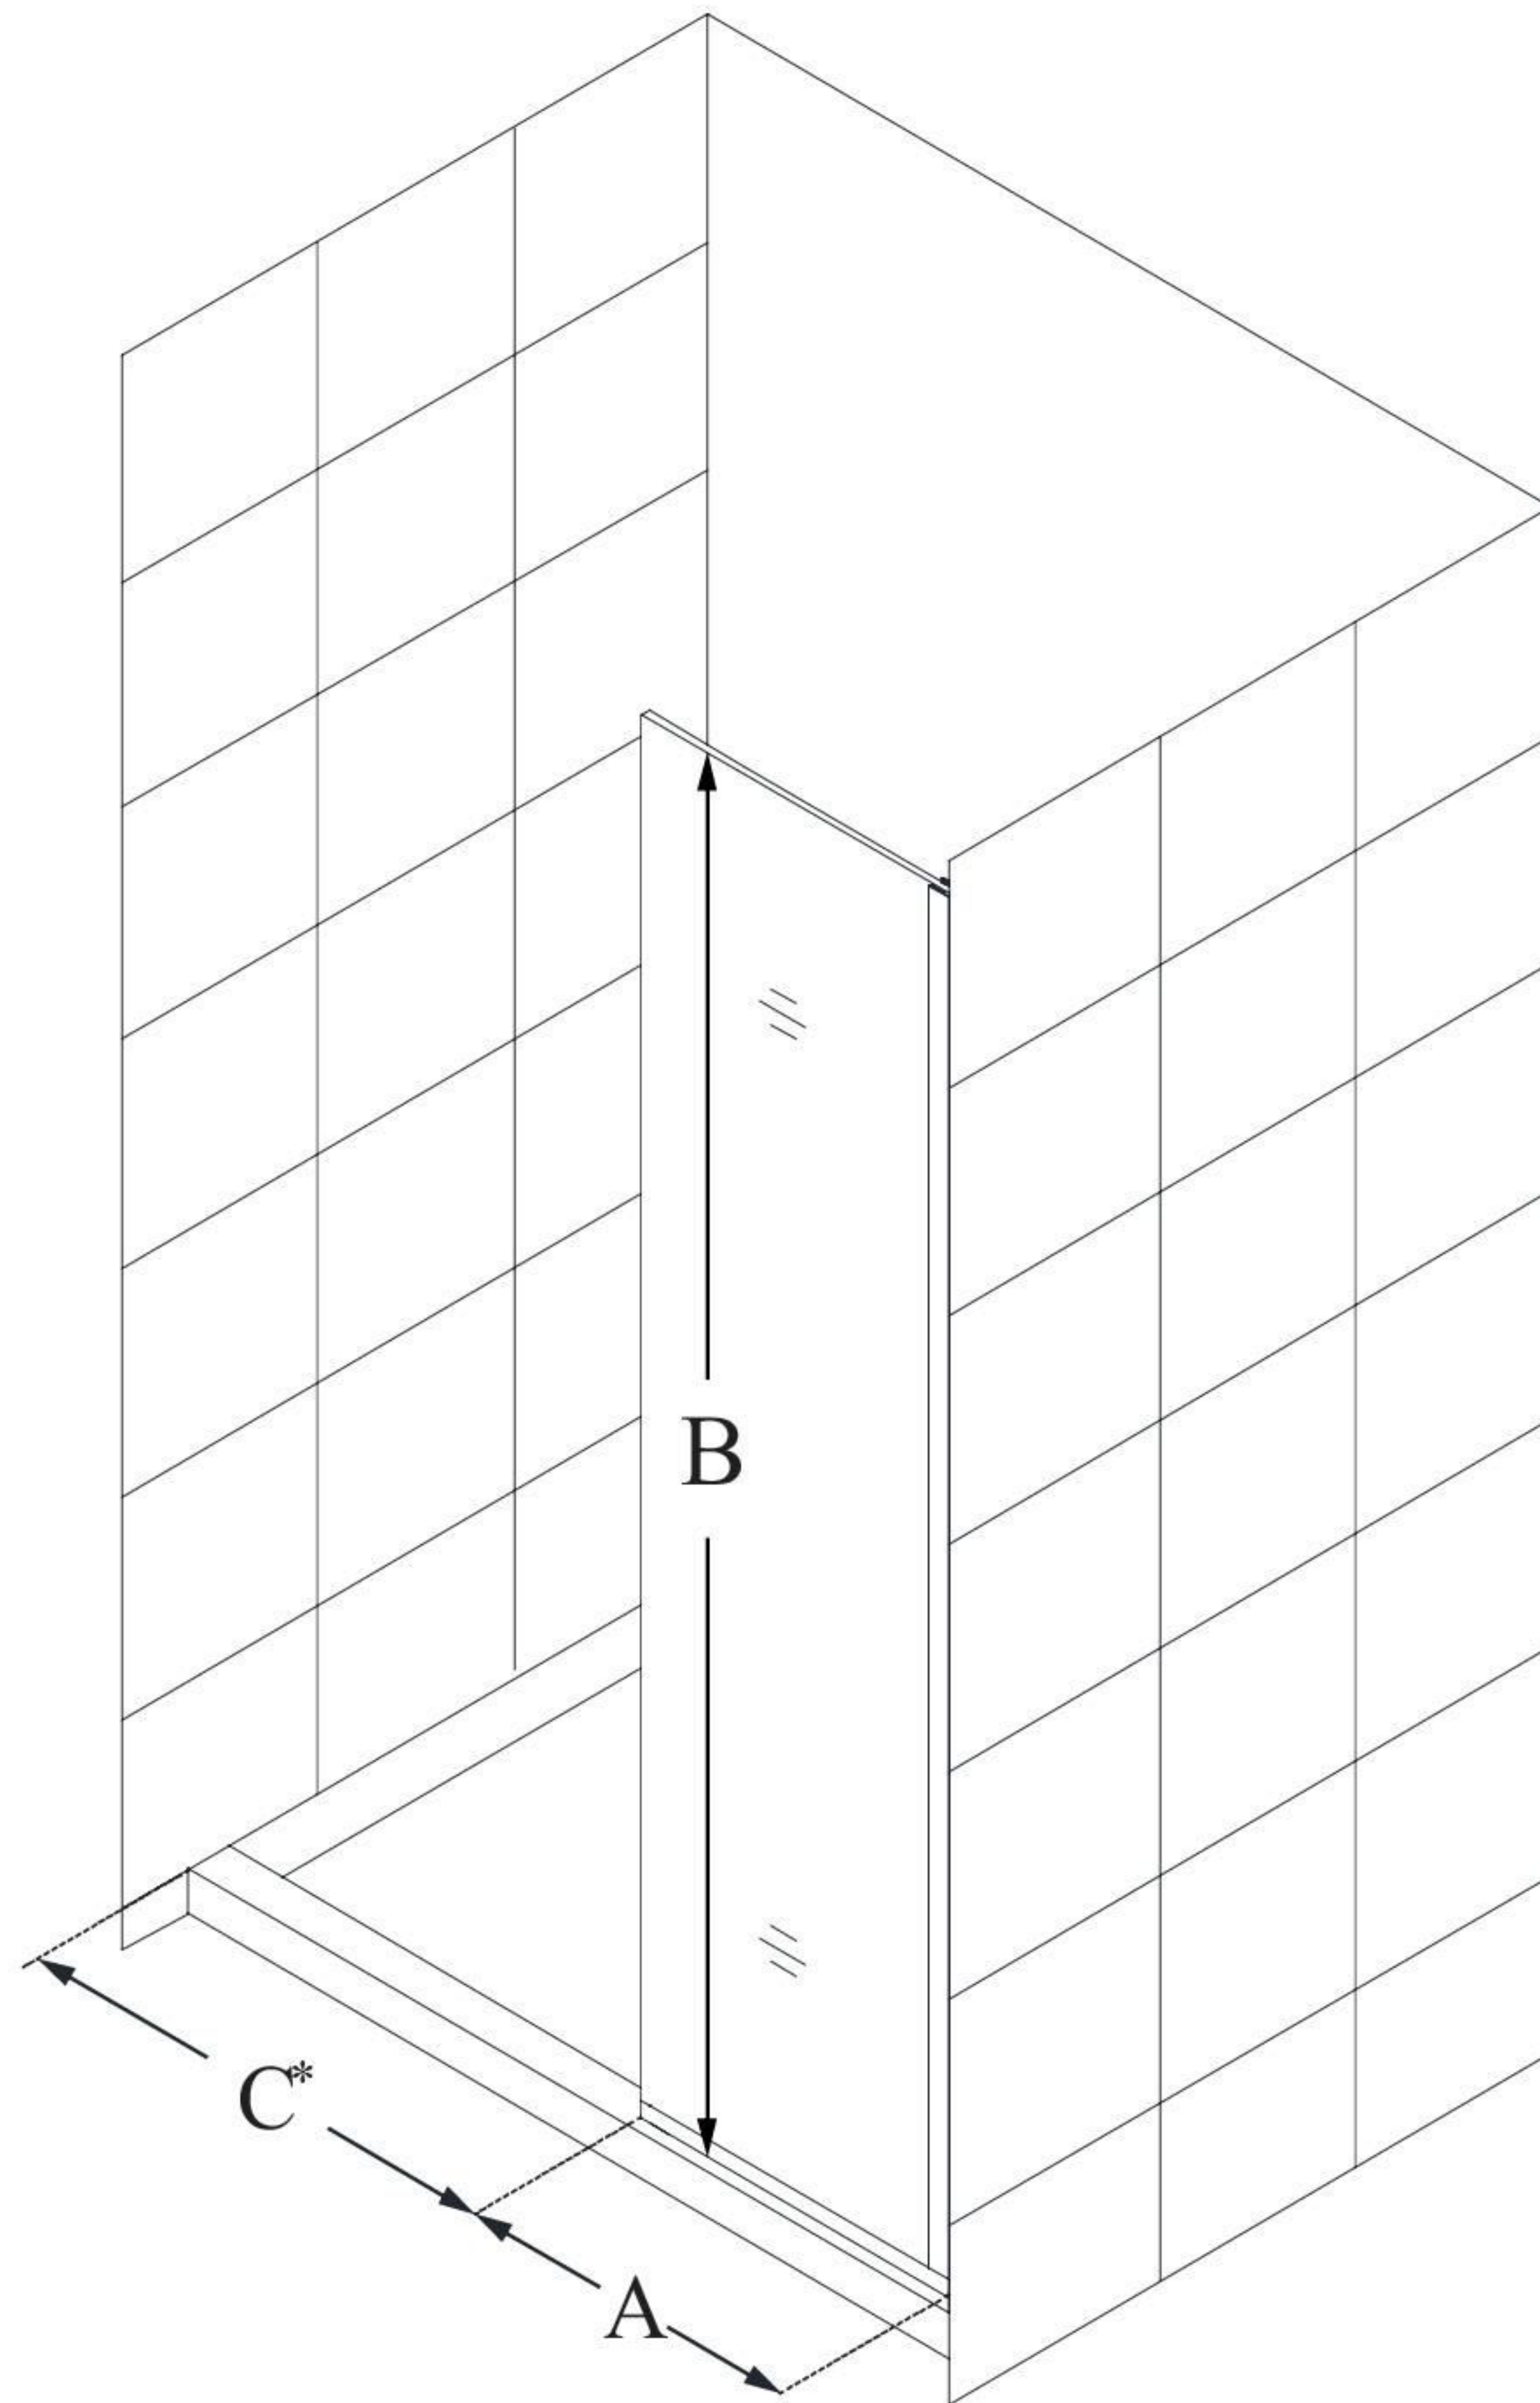

SHDR-3234721

LINEA

DreamLine Linea Single Panel
Frameless Shower Screen 34 in. W
x 72 in. H, Open Entry Design, Clear
Glass

WALK-IN SHOWER

CONFIGURATION DIMENSIONS:

A: 34 in.

MODEL WIDTH

B: 72 in.

MODEL HEIGHT

C: 22 in. min (in a 60 in. opening)

ACCESS WIDTH

D: -

DOOR WIDTH

E: 34 in.

INLINE PANEL WIDTH

DreamLine reserves the right to update or modify the hardware or materials pictured without prior notice for the purpose of product improvement and customer satisfaction.