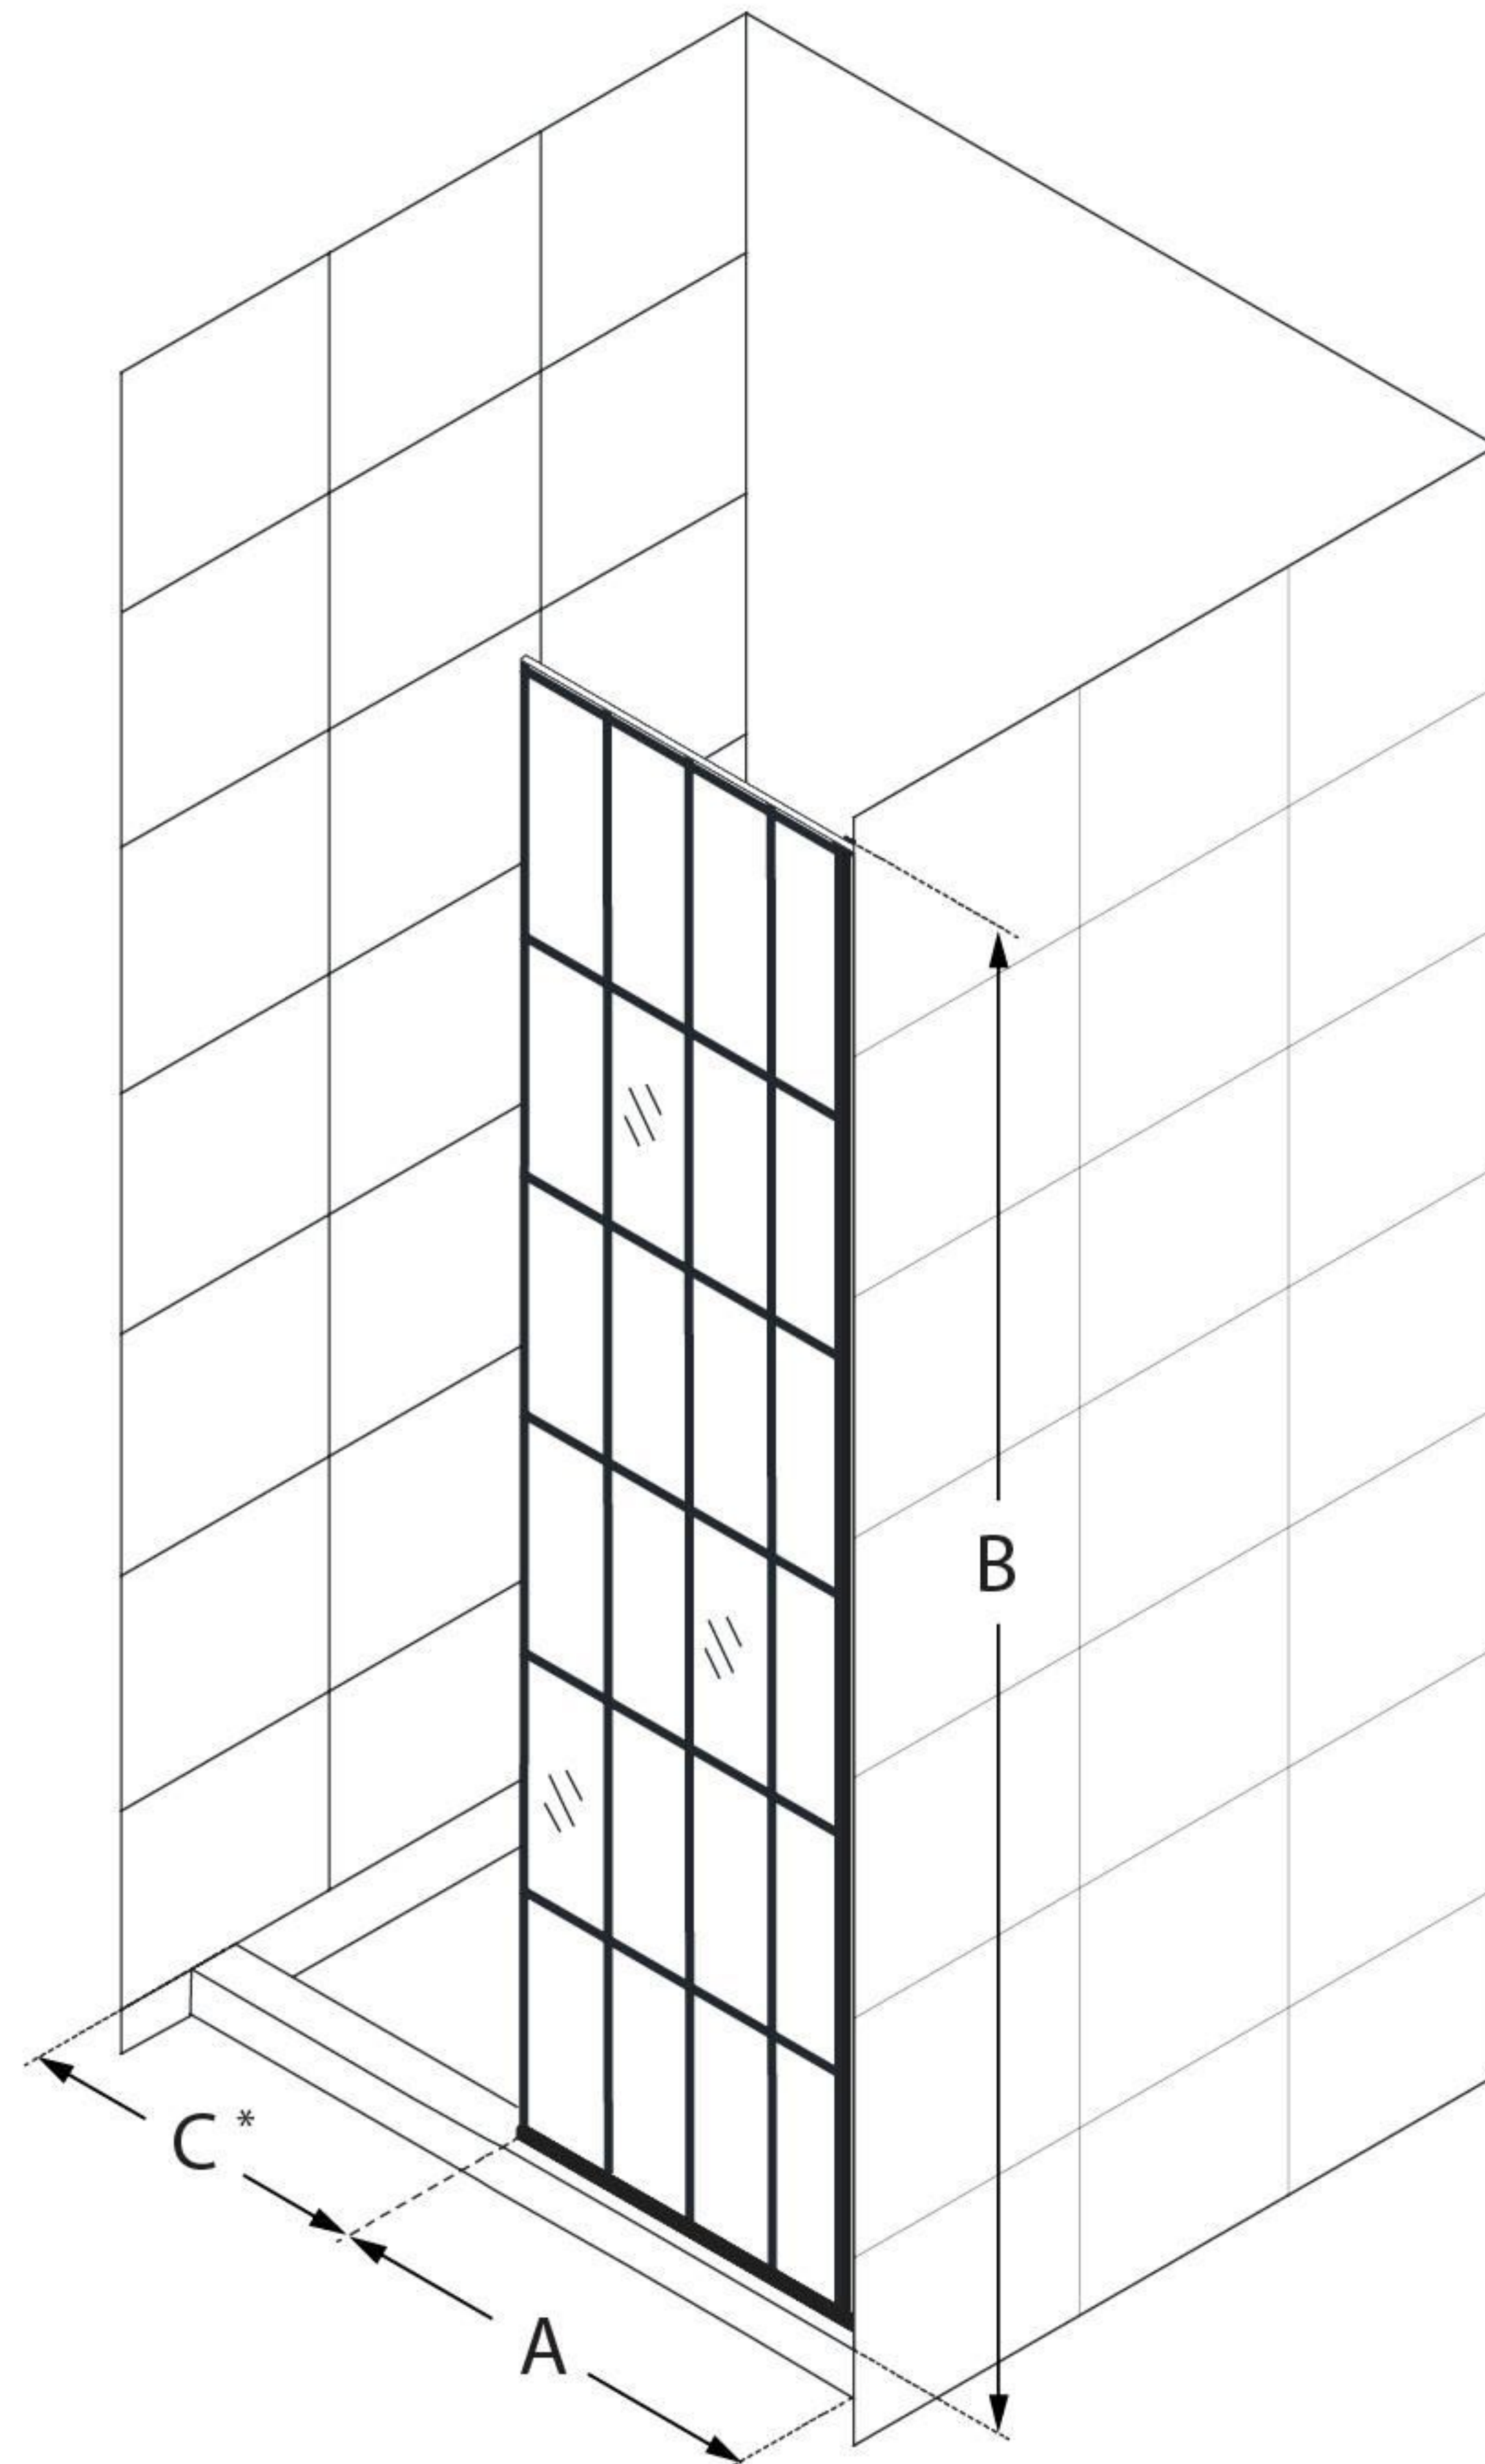

SHDR-3234721

FRENCH LINEA

DreamLine French Linea Single
Panel Frameless Shower Screen
34" W x 72" H, Open Entry Design

WALK-IN SHOWER

CONFIGURATION DIMENSIONS:

A: 34"

MODEL WIDTH

B: 72"

MODEL HEIGHT

C: 22" min

ACCESS WIDTH

D: -

DOOR WIDTH

E: 34"

INLINE PANEL WIDTH

DreamLine reserves the right to update or modify the hardware or materials pictured without prior notice for the purpose of product improvement and customer satisfaction.