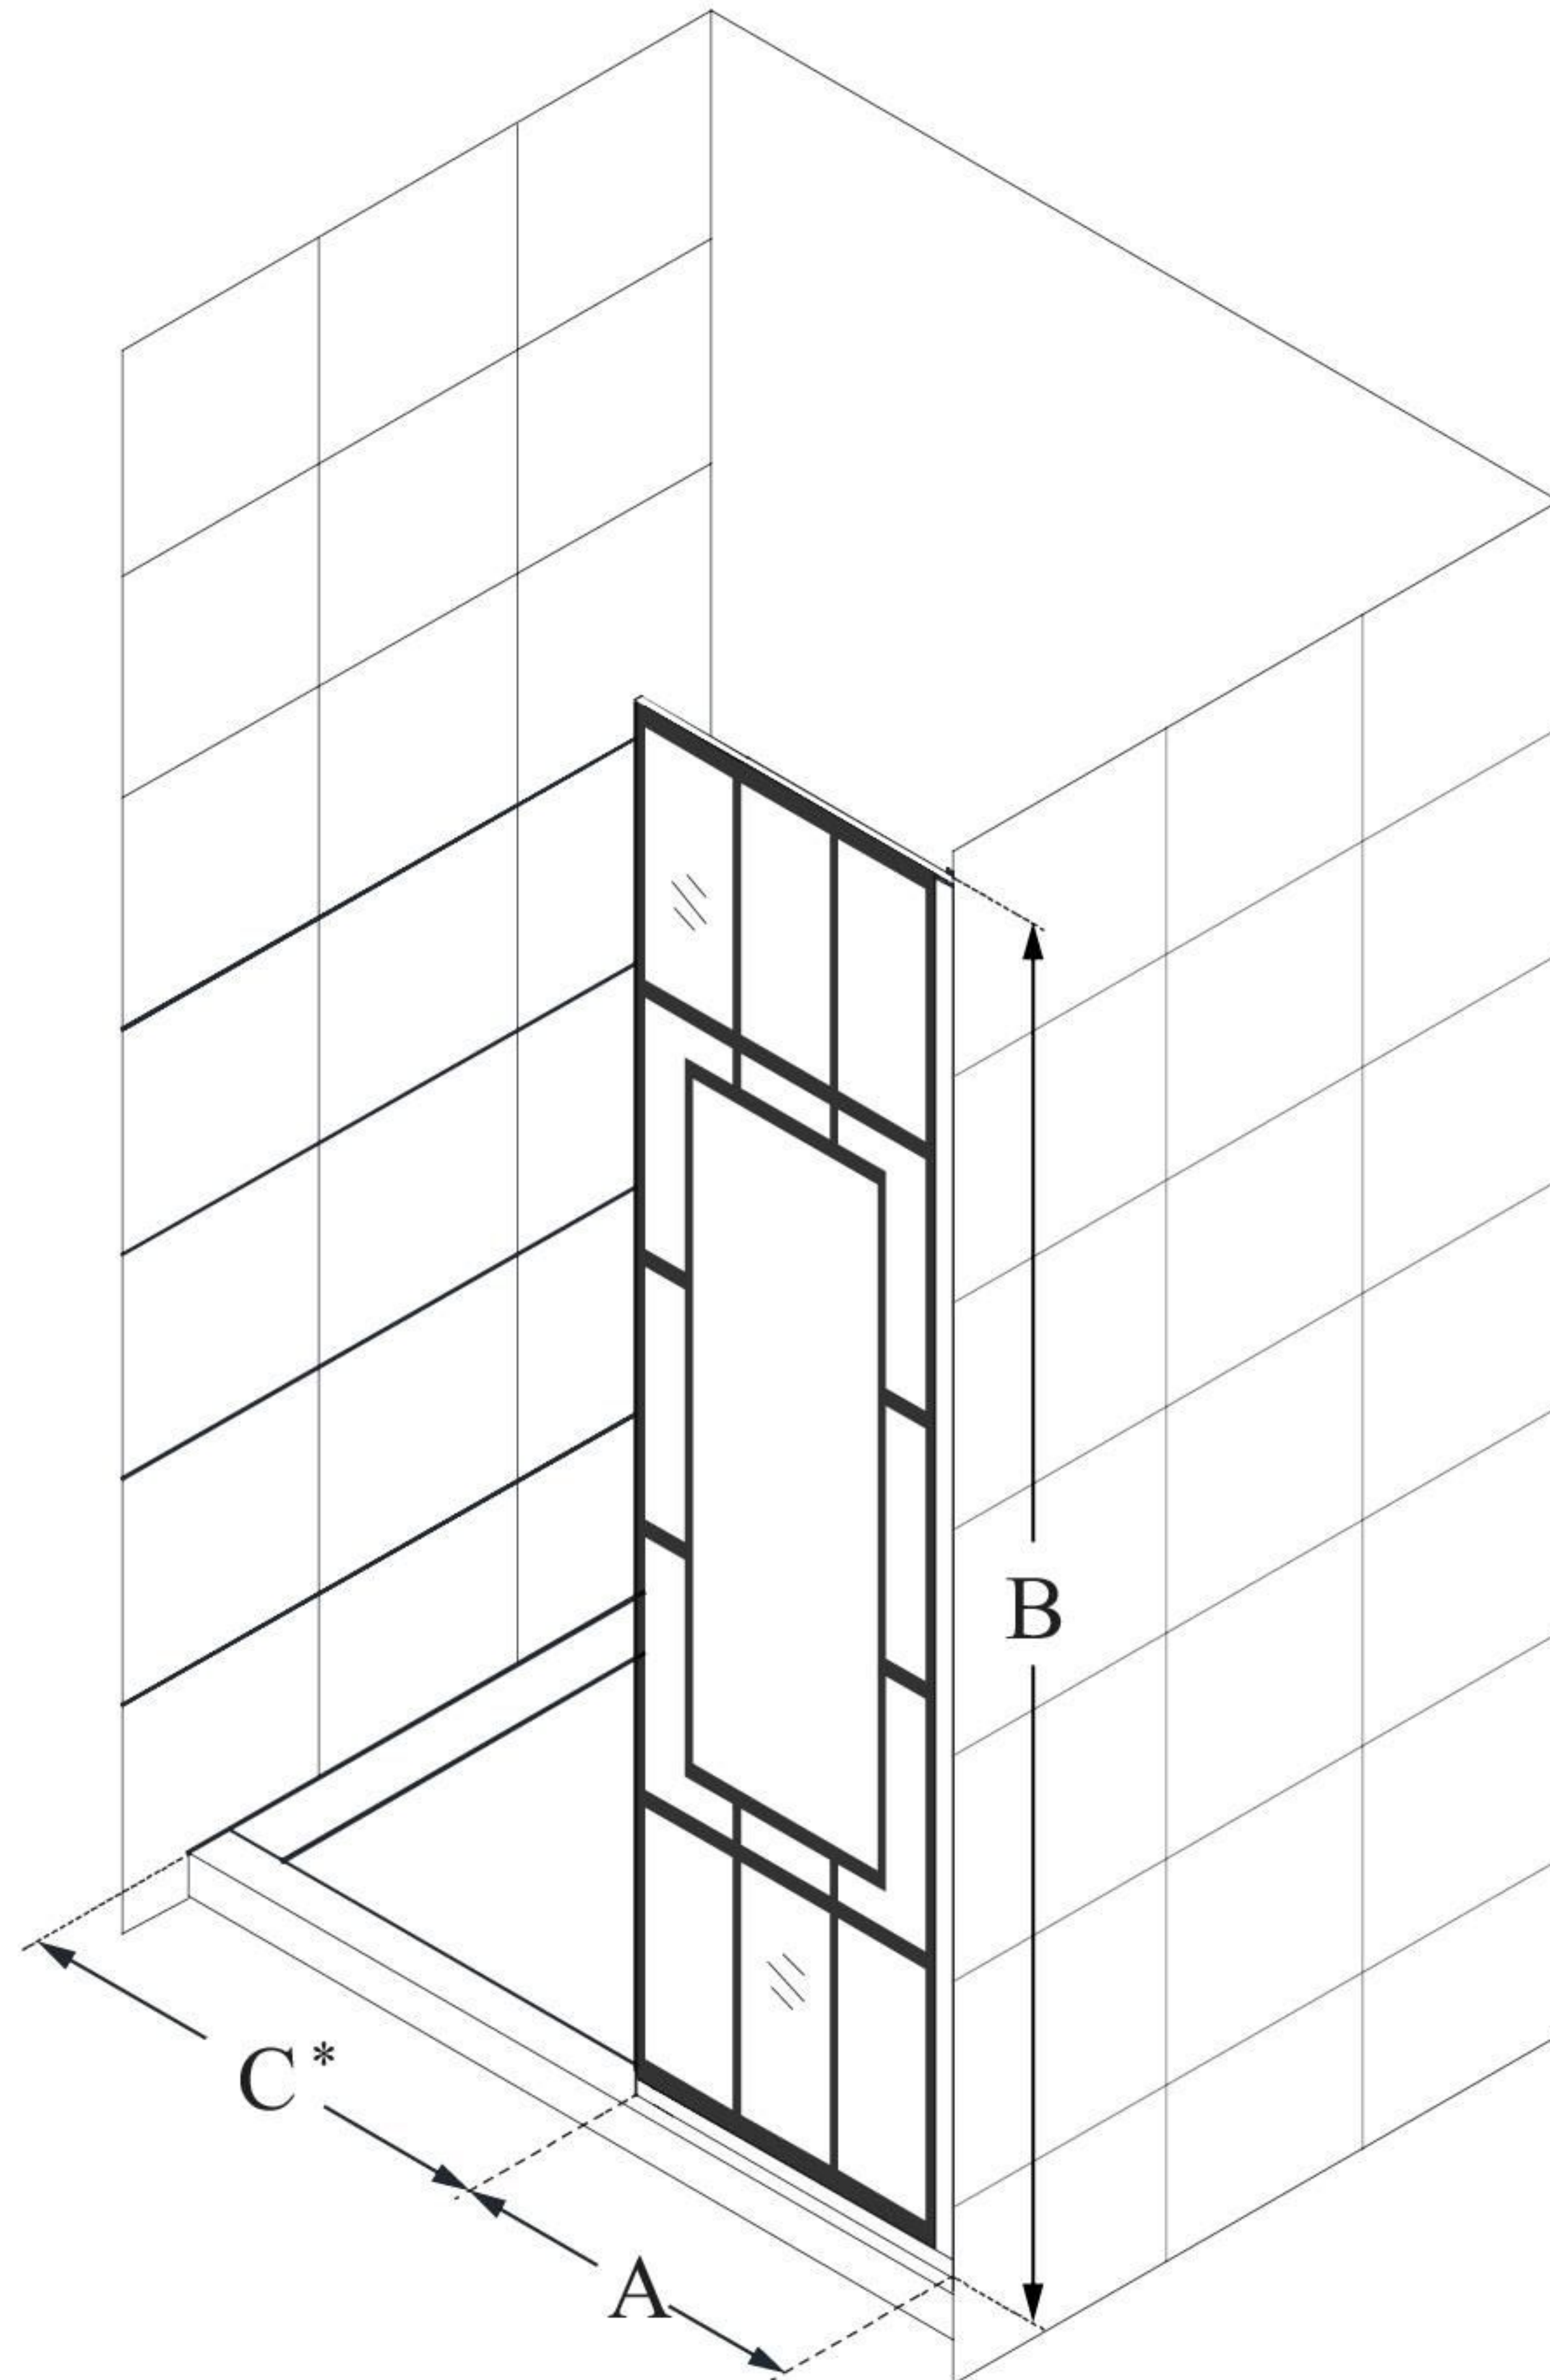

# FRENCH LINEA

DreamLine French Linea Single  
Panel Frameless Shower Screen  
34" W x 72" H, Open Entry Design

**WALK-IN SHOWER**

## CONFIGURATION DIMENSIONS:

**A: 34"**

MODEL WIDTH

**B: 72"**

MODEL HEIGHT

**C: 22" min**

ACCESS WIDTH

**D: -**

DOOR WIDTH

**E: 34"**

INLINE PANEL WIDTH

DreamLine reserves the right to update or modify the hardware or materials pictured without prior notice for the purpose of product improvement and customer satisfaction.