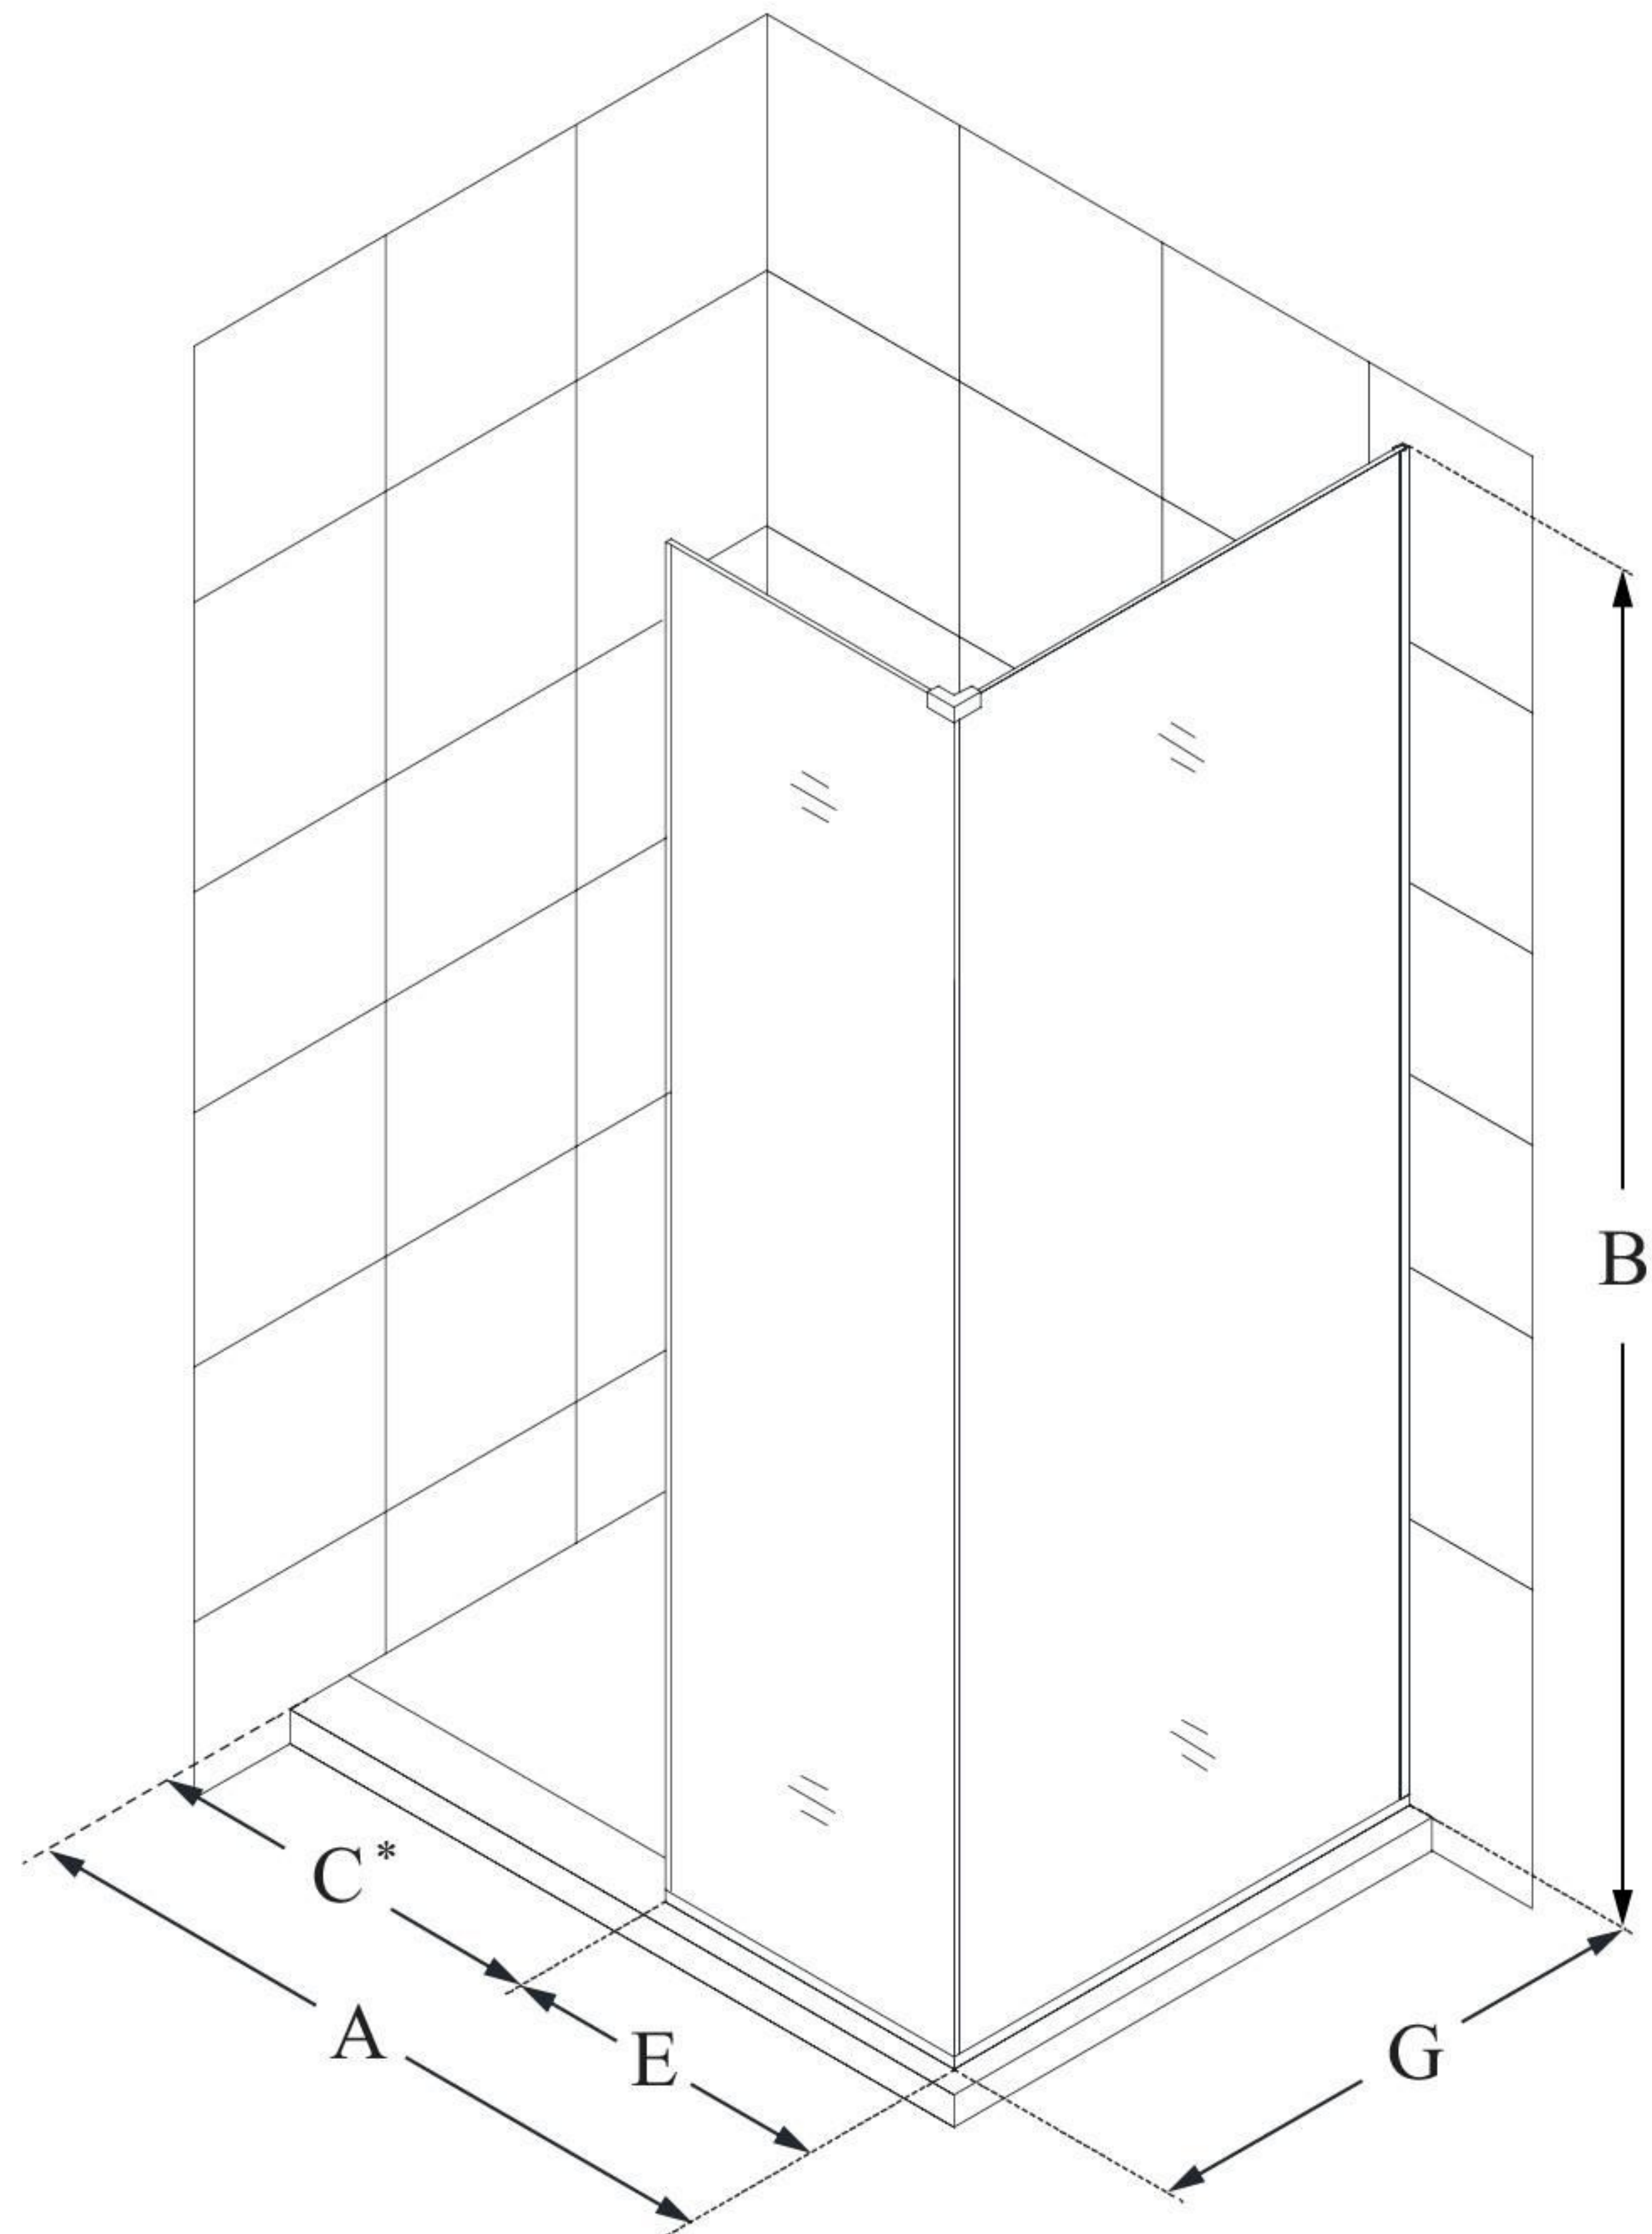

SHDR-3234343

LINEA

DreamLine Linea Two Adjacent
Frameless Shower Screens 34" W
x 72" H each, Open Entry Design,
Clear Glass

WALK-IN SHOWER

CONFIGURATION DIMENSIONS:

A: 34"

MODEL WIDTH

B: 72"

MODEL HEIGHT

C: 22" min

ACCESS WIDTH

D: -

DOOR WIDTH

E: 34"

INLINE PANEL WIDTH

G: 34"

RETURN PANEL WIDTH

DreamLine reserves the right to update or modify the hardware or materials pictured without prior notice for the purpose of product improvement and customer satisfaction.