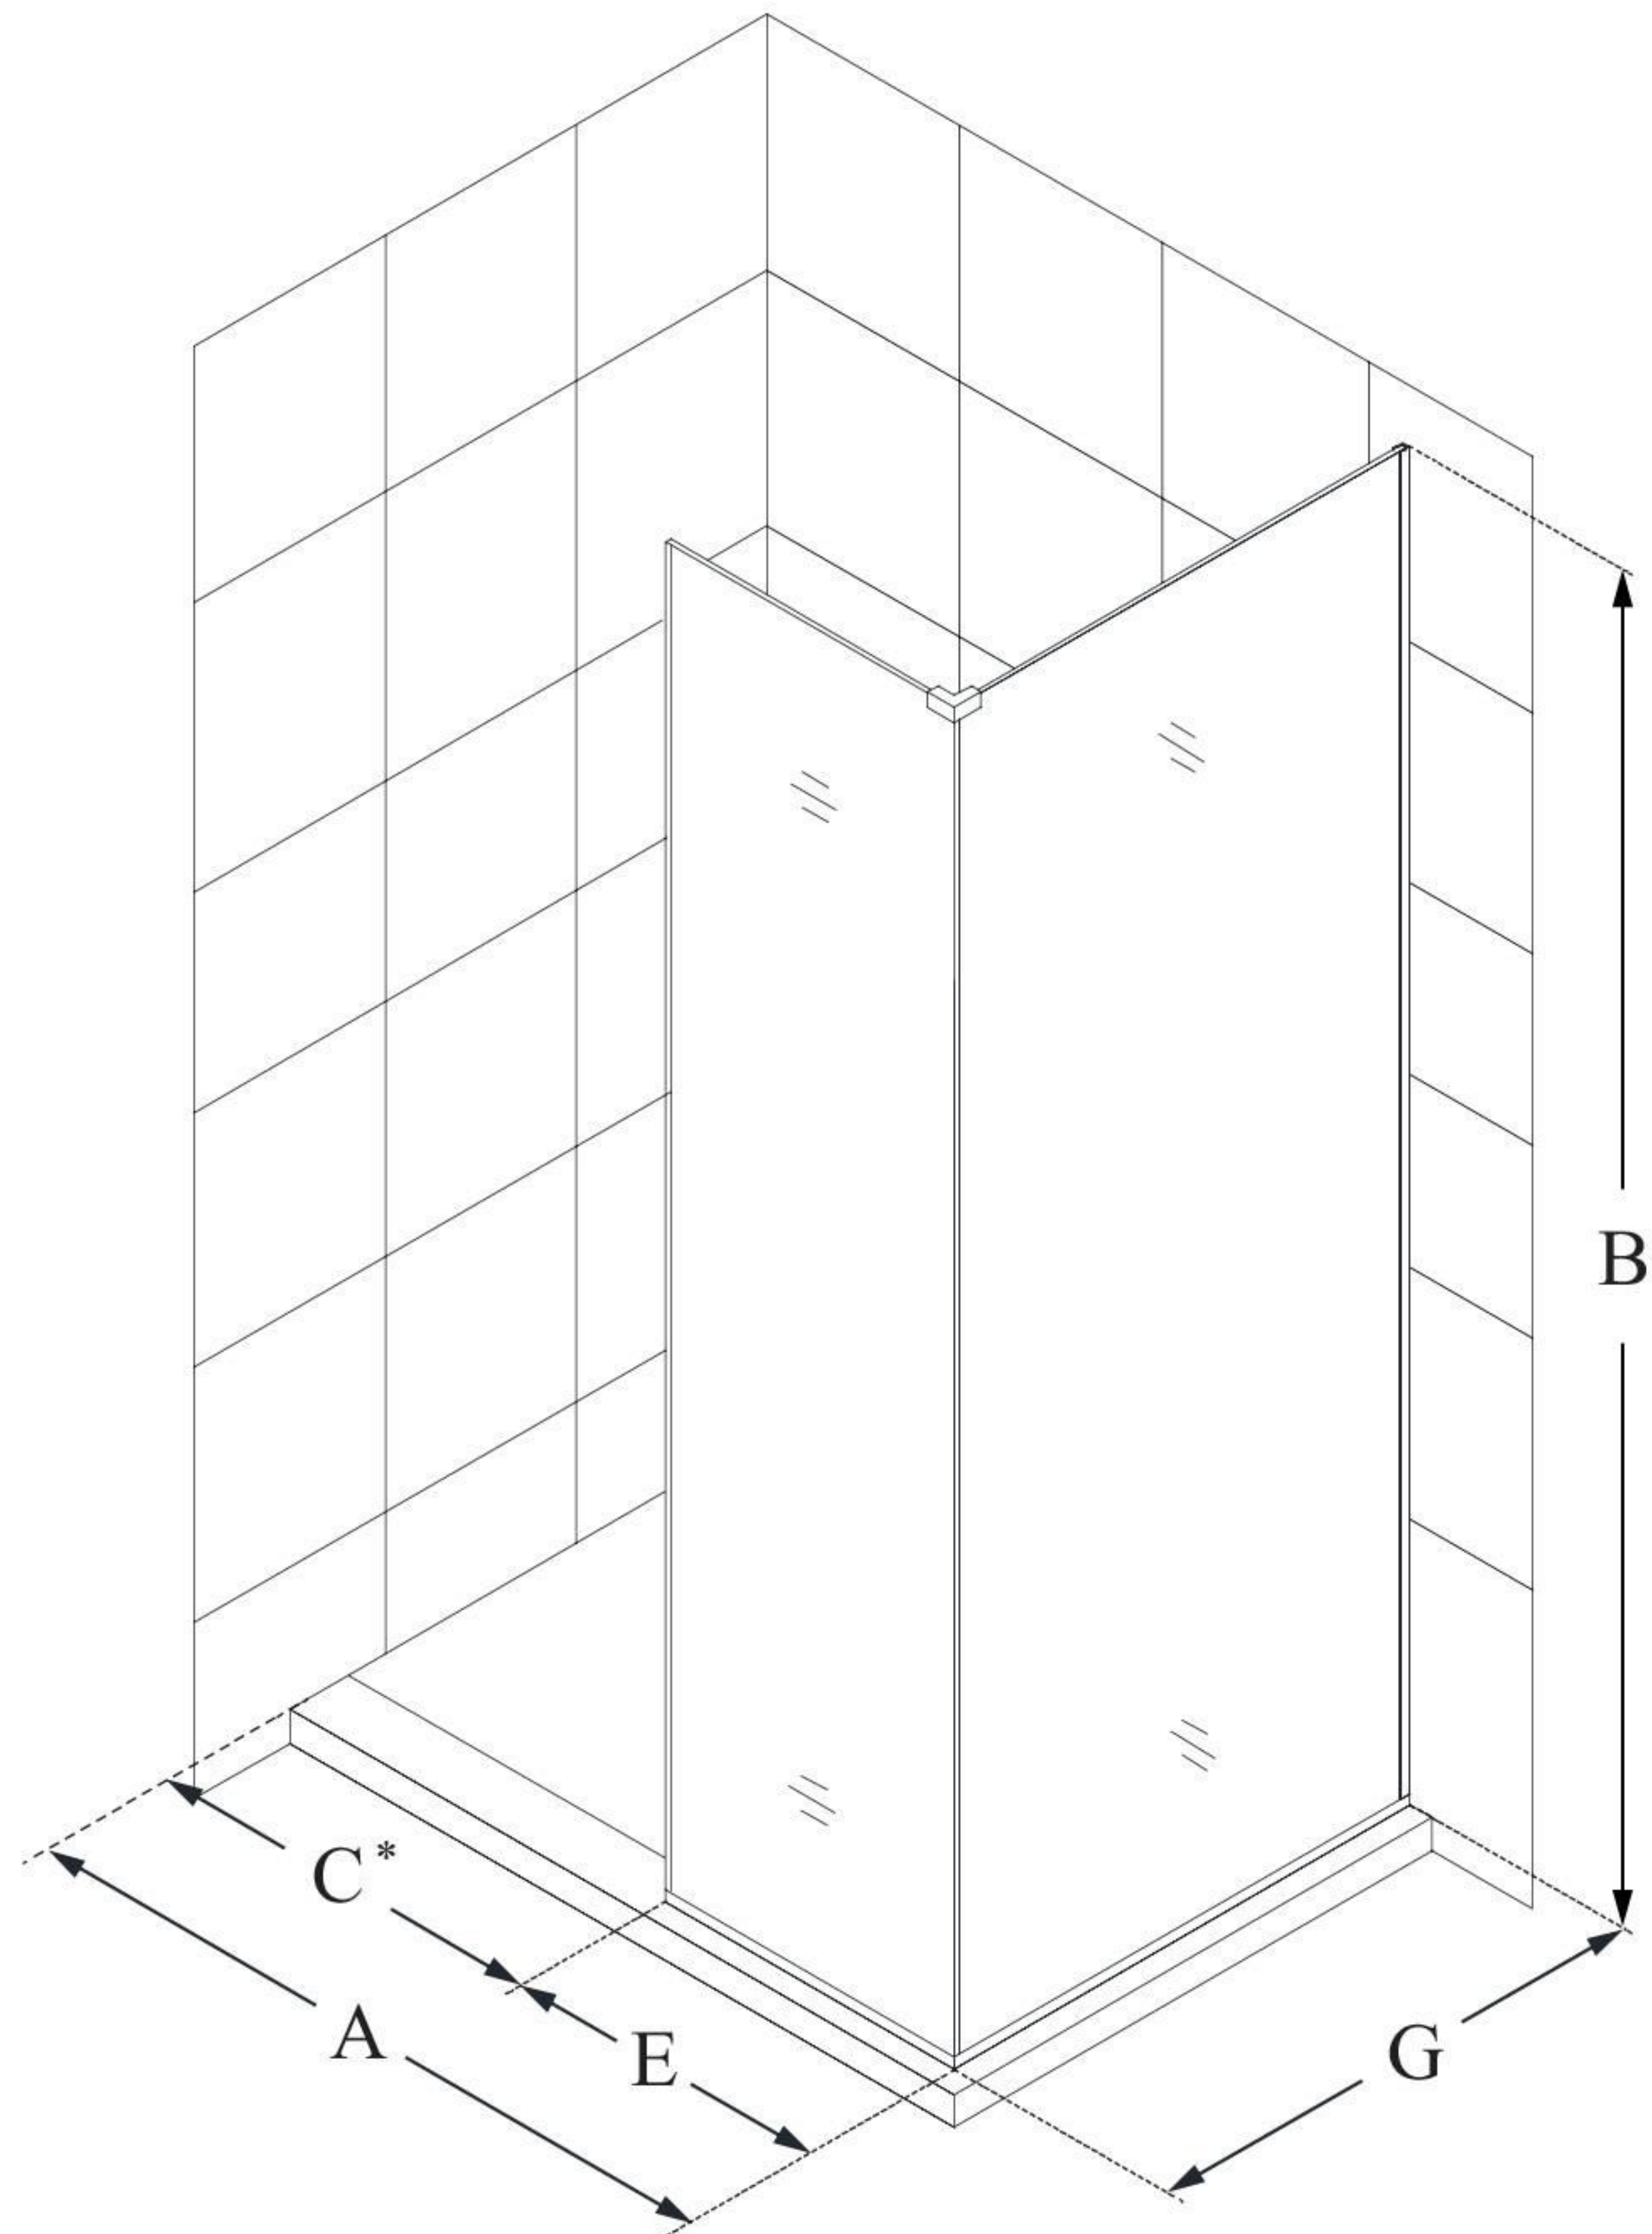

SHDR-3234303

LINEA

DreamLine Linea Two Adjacent
Frameless Shower Screens 30"
and 34" W x 72" H, Open Entry
Design, Clear Glass

WALK-IN SHOWER

CONFIGURATION DIMENSIONS:

A: 34"

MODEL WIDTH

B: 72"

MODEL HEIGHT

C: 22" min

ACCESS WIDTH

D: -

DOOR WIDTH

E: 34"

INLINE PANEL WIDTH

G: 30"

RETURN PANEL WIDTH

DreamLine reserves the right to update or modify the hardware or materials pictured without prior notice for the purpose of product improvement and customer satisfaction.