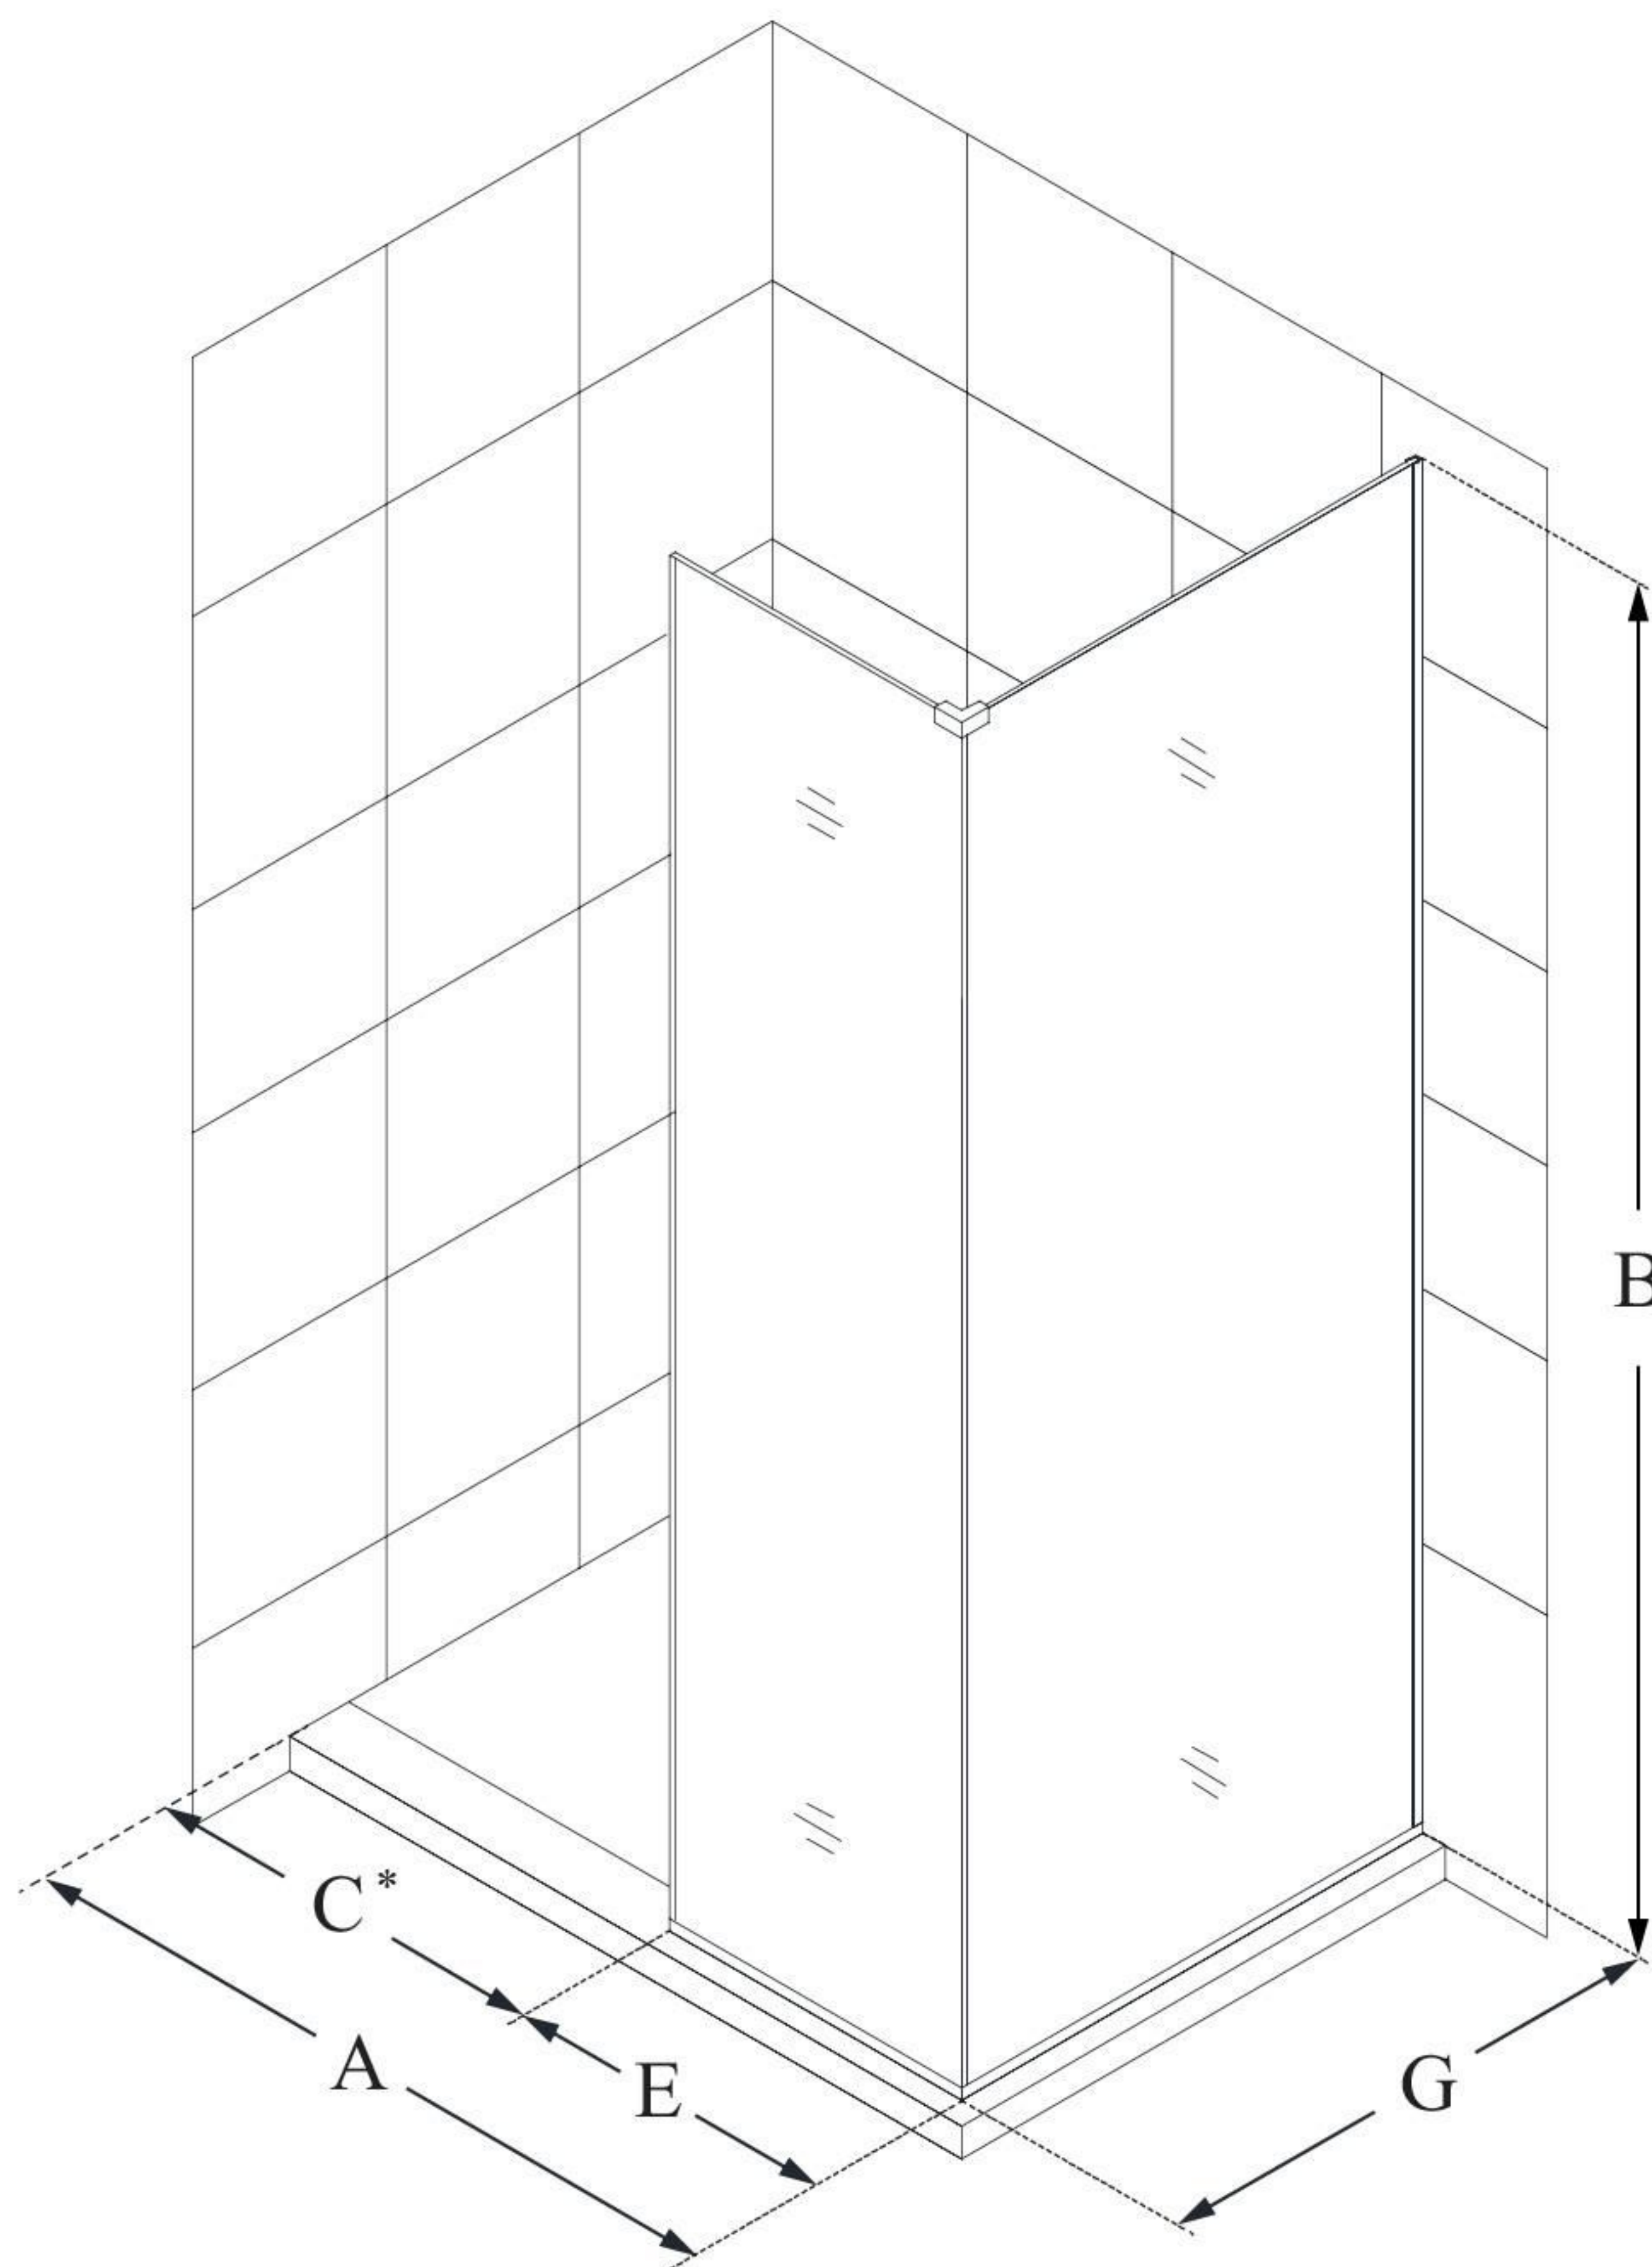

SHDR-3230303

LINEA

DreamLine Linea Two Adjacent
Frameless Shower Screens 30" W
x 72" H each, Open Entry Design,
Clear Glass

WALK-IN SHOWER

CONFIGURATION DIMENSIONS:

A: 30"

MODEL WIDTH

B: 72"

MODEL HEIGHT

C: 22" min

ACCESS WIDTH

D: -

DOOR WIDTH

E: 30"

INLINE PANEL WIDTH

G: 30"

RETURN PANEL WIDTH

DreamLine reserves the right to update or modify the hardware or materials pictured without prior notice for the purpose of product improvement and customer satisfaction.