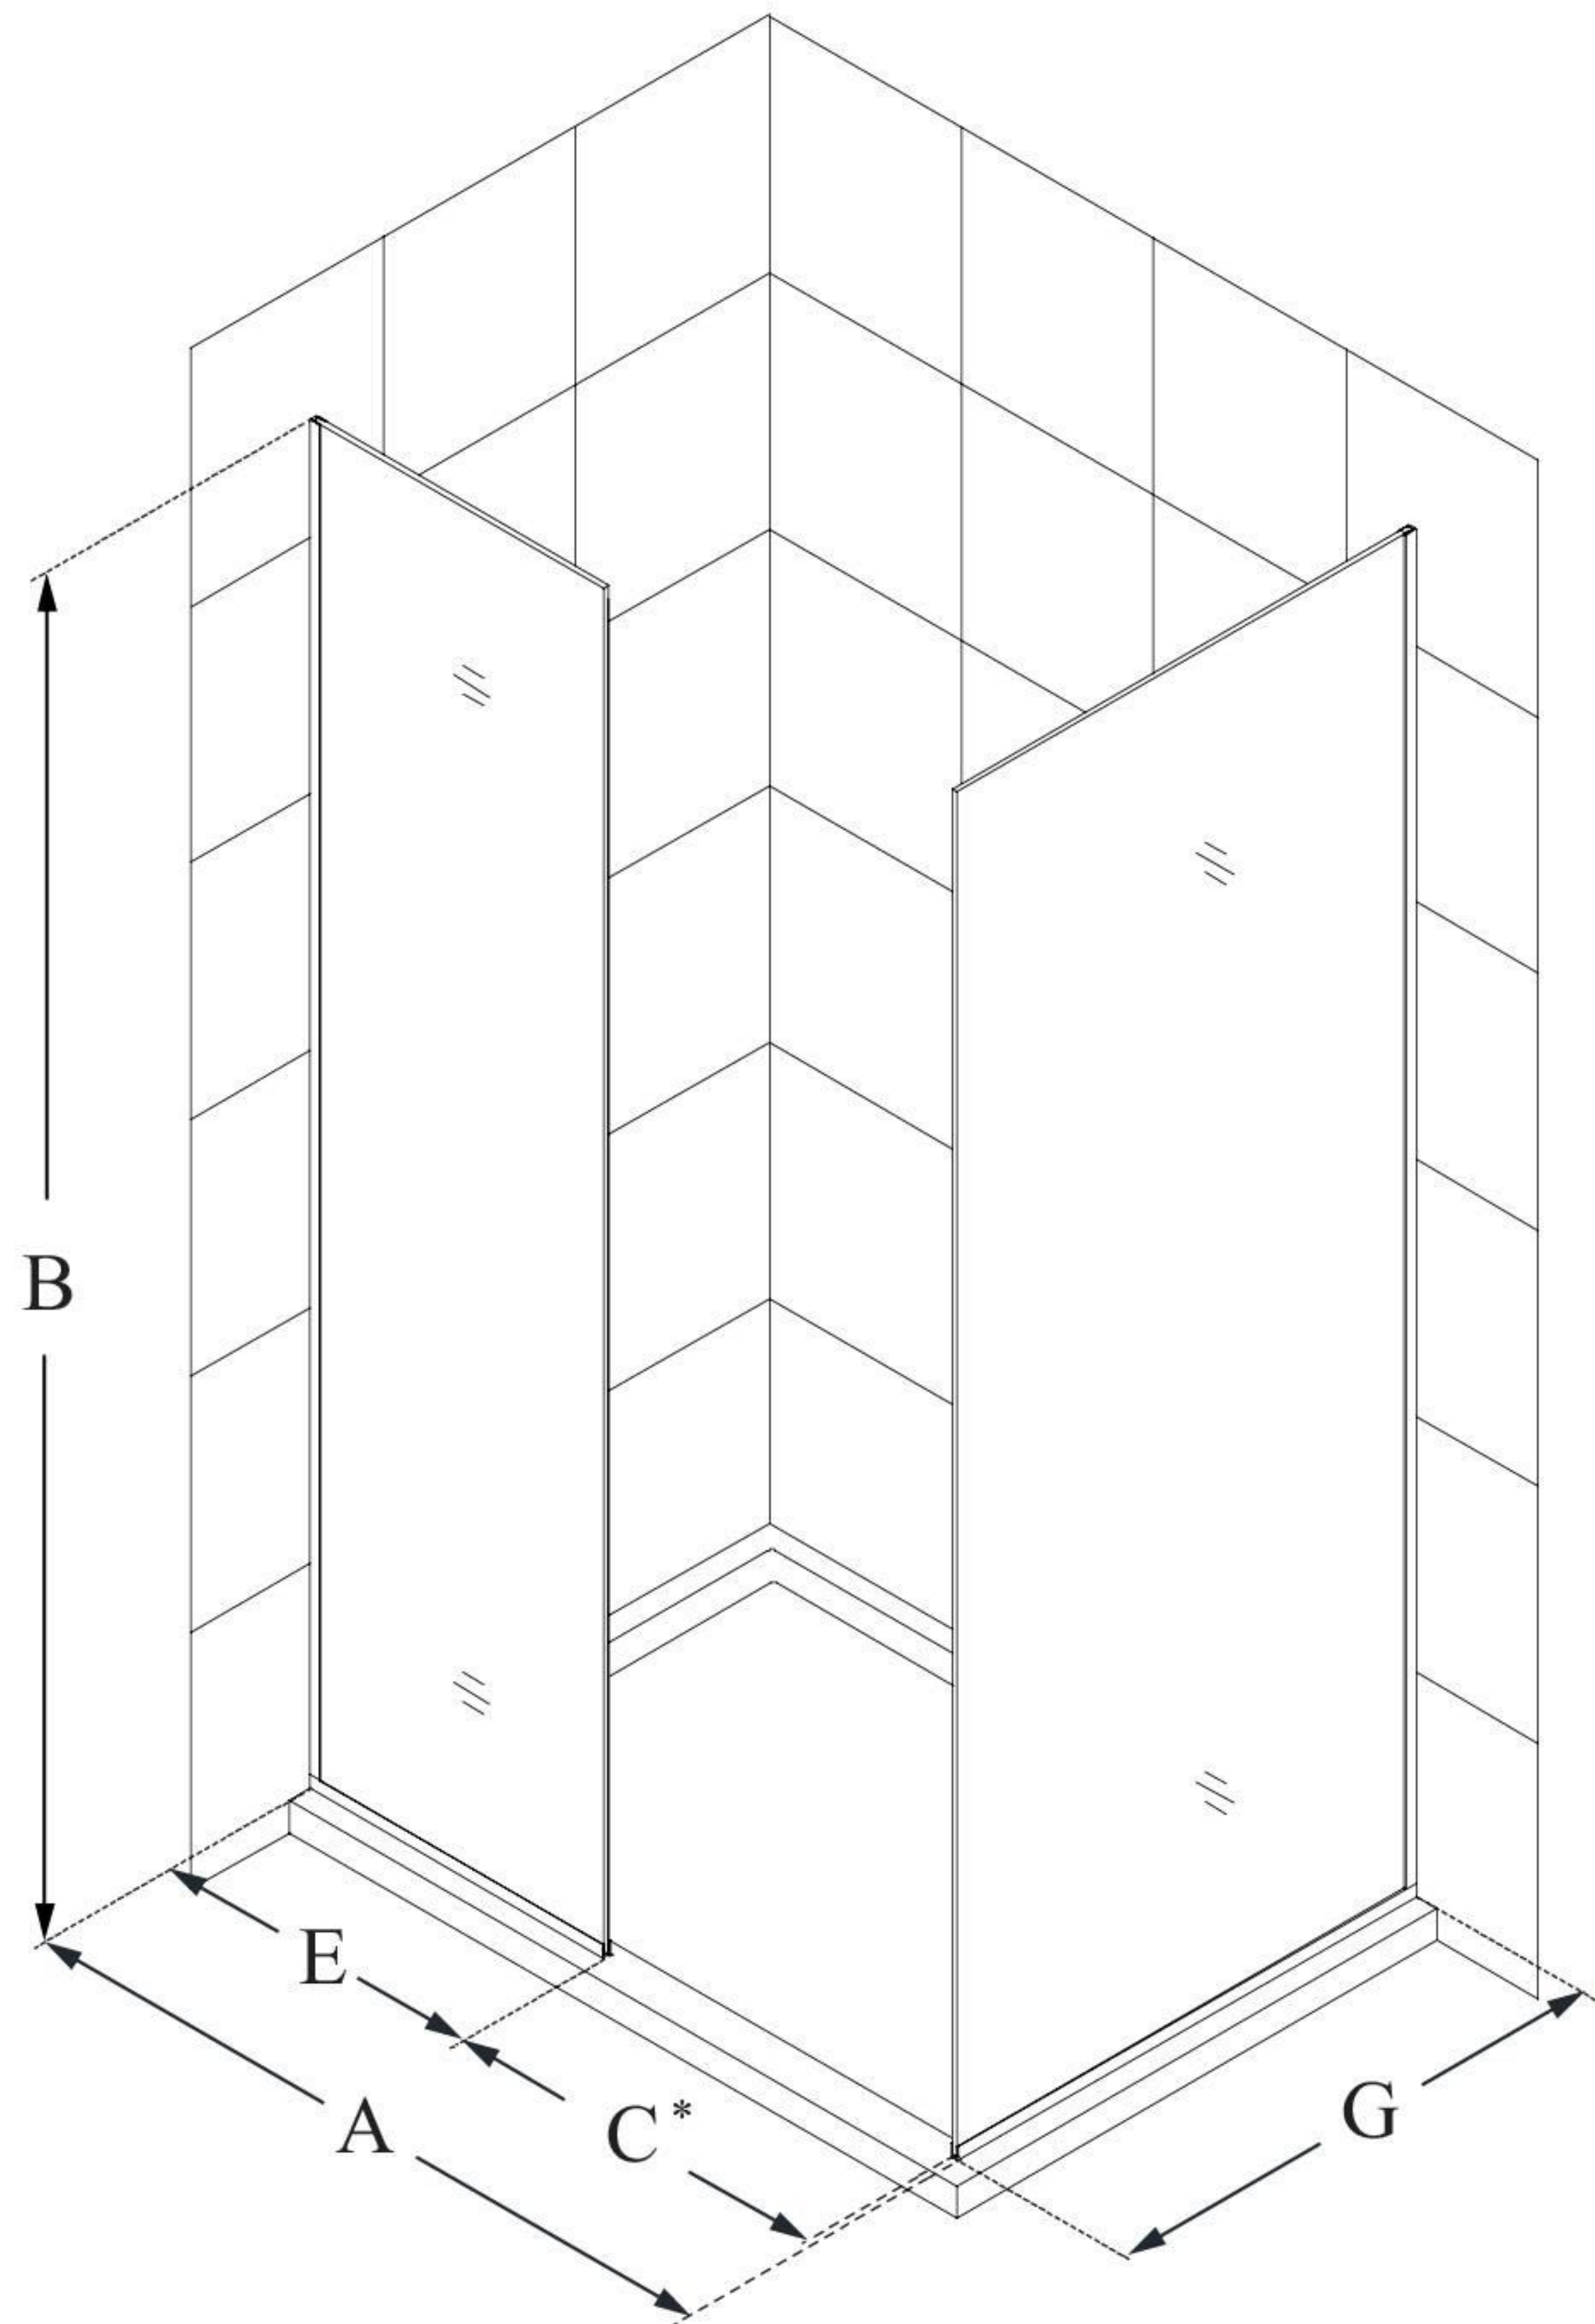

SHDR-3230302

LINEA

DreamLine Linea Two Individual
Frameless Shower Screens 30" W
x 72" H each, Open Entry Design,
Clear Glass

WALK-IN SHOWER

CONFIGURATION DIMENSIONS:

A: 30"

MODEL WIDTH

B: 72"

MODEL HEIGHT

C: 22" min

ACCESS WIDTH

D: -

DOOR WIDTH

E: 30"

INLINE PANEL WIDTH

G: 30"

RETURN PANEL WIDTH

DreamLine reserves the right to update or modify the hardware or materials pictured without prior notice for the purpose of product improvement and customer satisfaction.