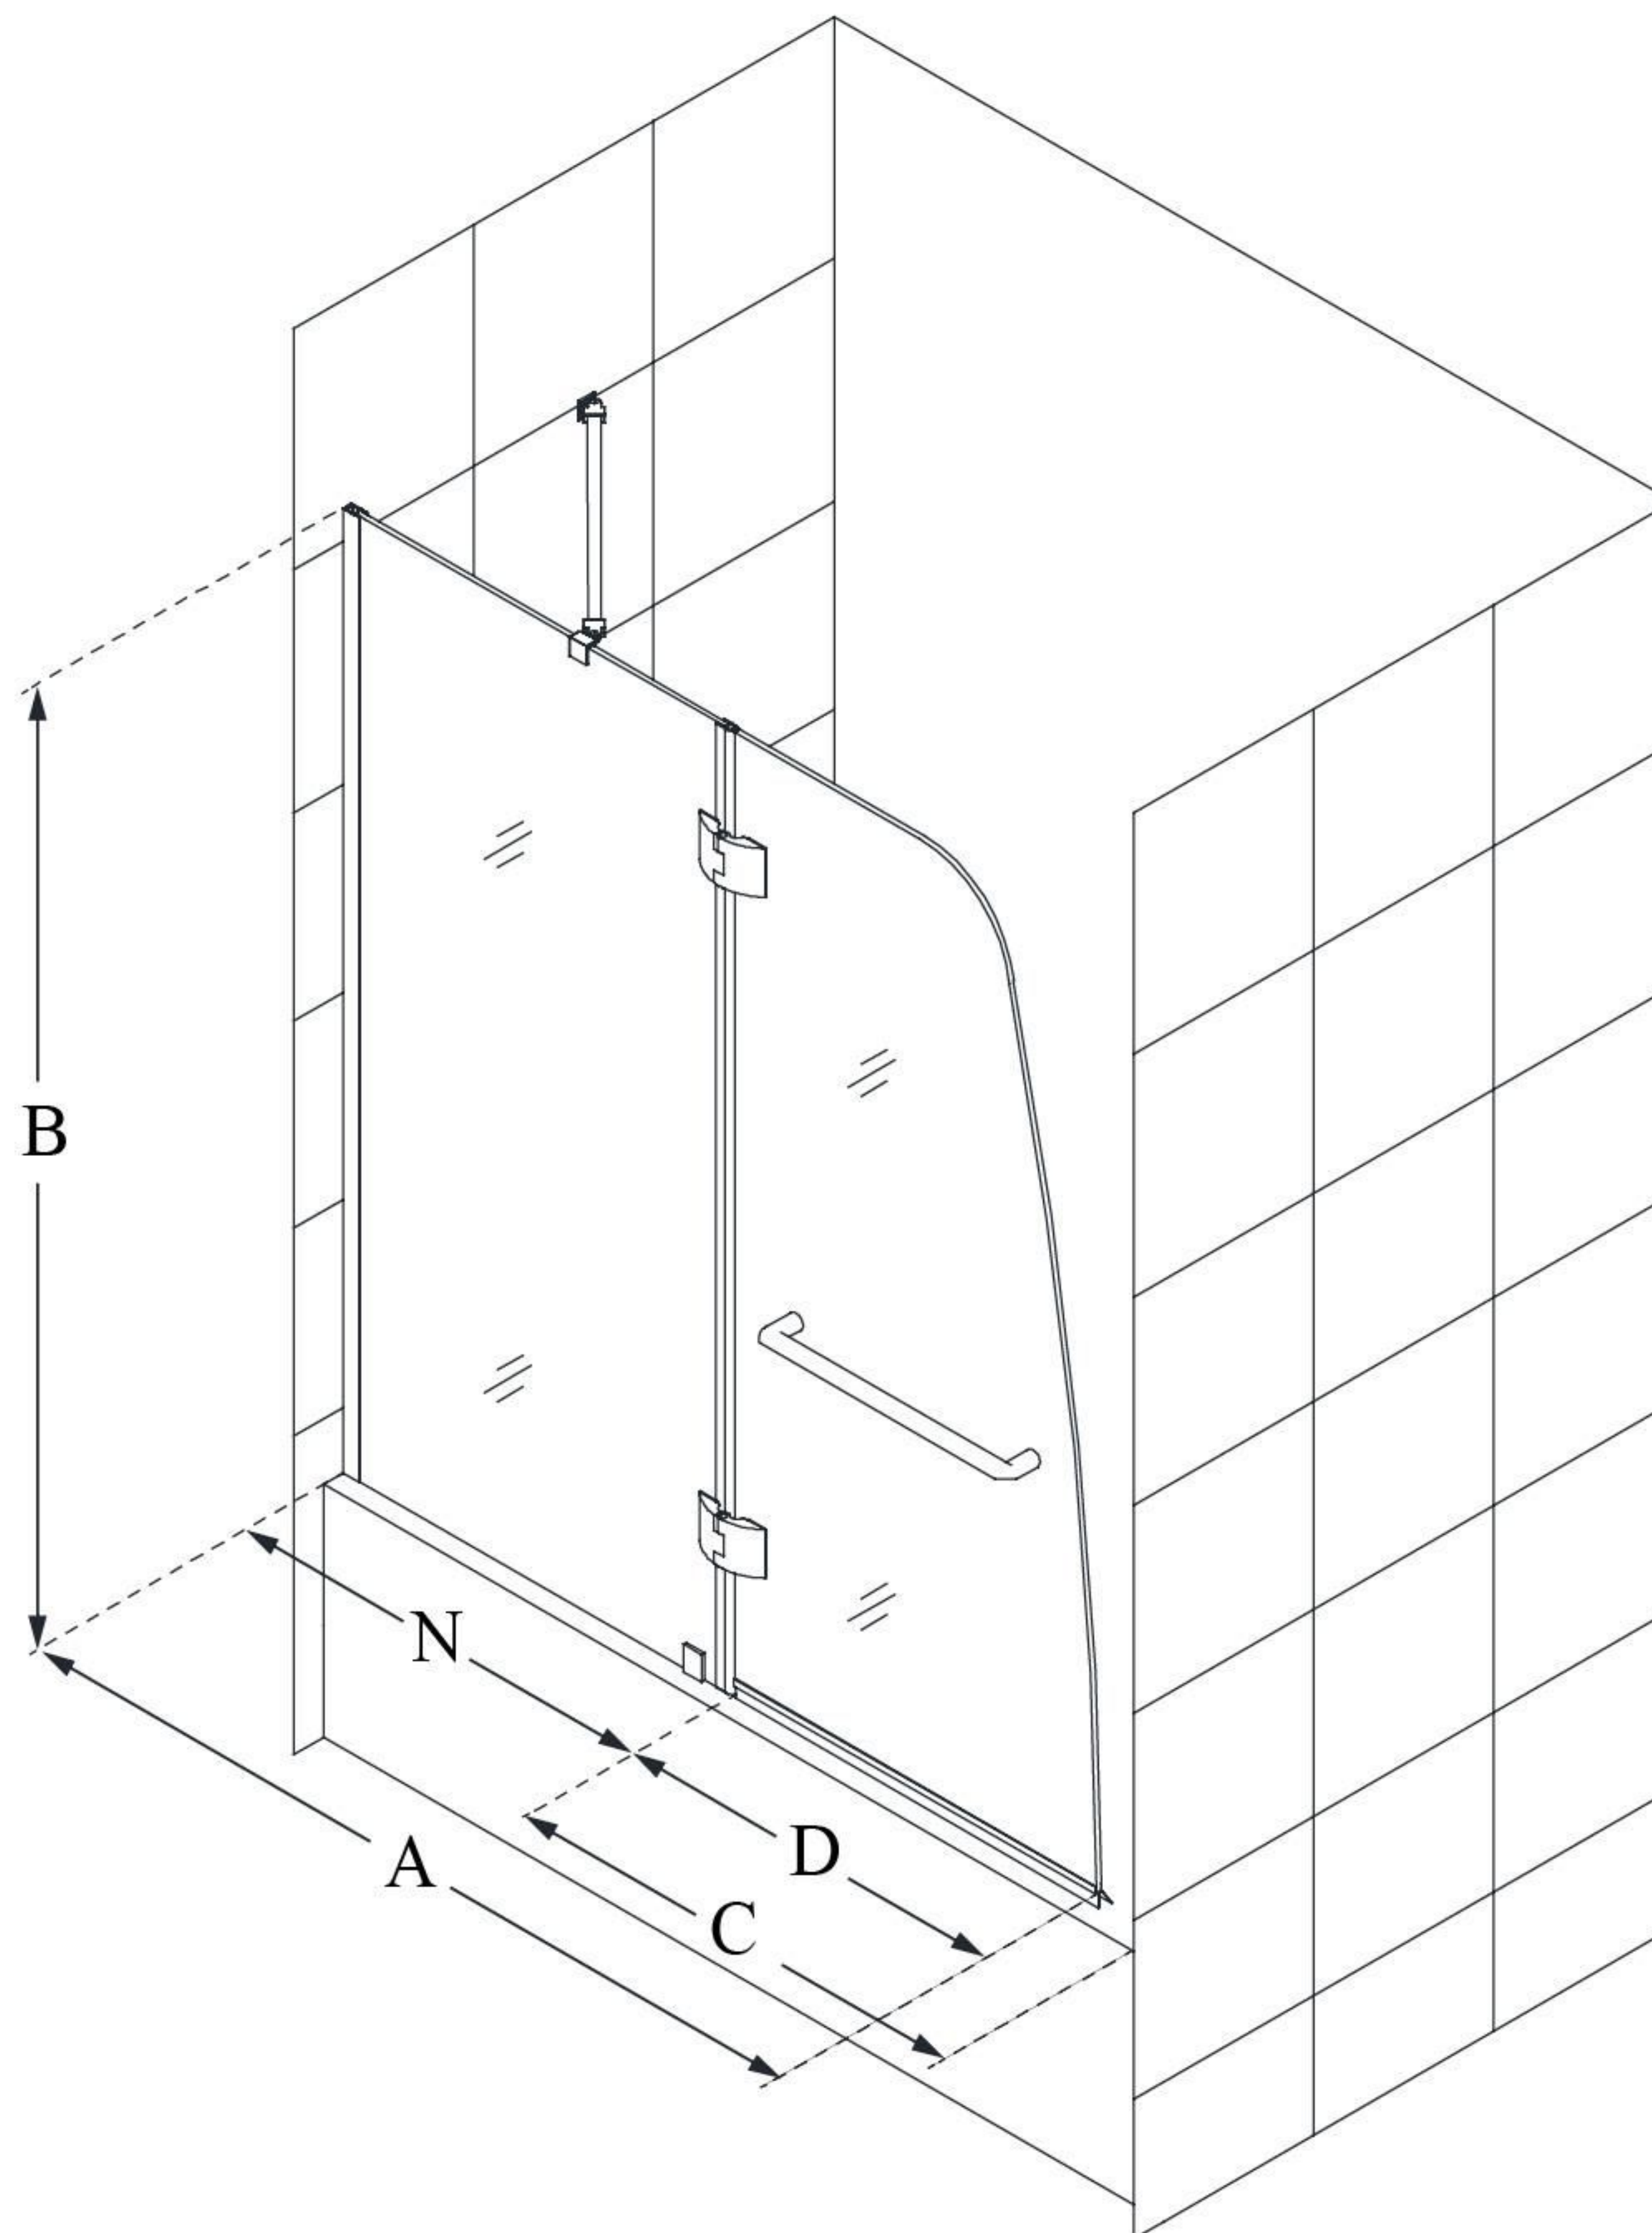

SHDR-3148586

AQUA

DreamLine Aqua 48" W x 58" H
Frameless Hinged Tub Door

SWING DOOR

CONFIGURATION DIMENSIONS:

A: 48 - 48 7/16"

MODEL WIDTH

B: 58"

MODEL HEIGHT

C: 36" minimum

ACCESS WIDTH

D: 23 15/16"

DOOR WIDTH

N: 23 15/16"

HINGE PANEL WIDTH

DreamLine reserves the right to update or modify the hardware or materials pictured without prior notice for the purpose of product improvement and customer satisfaction.