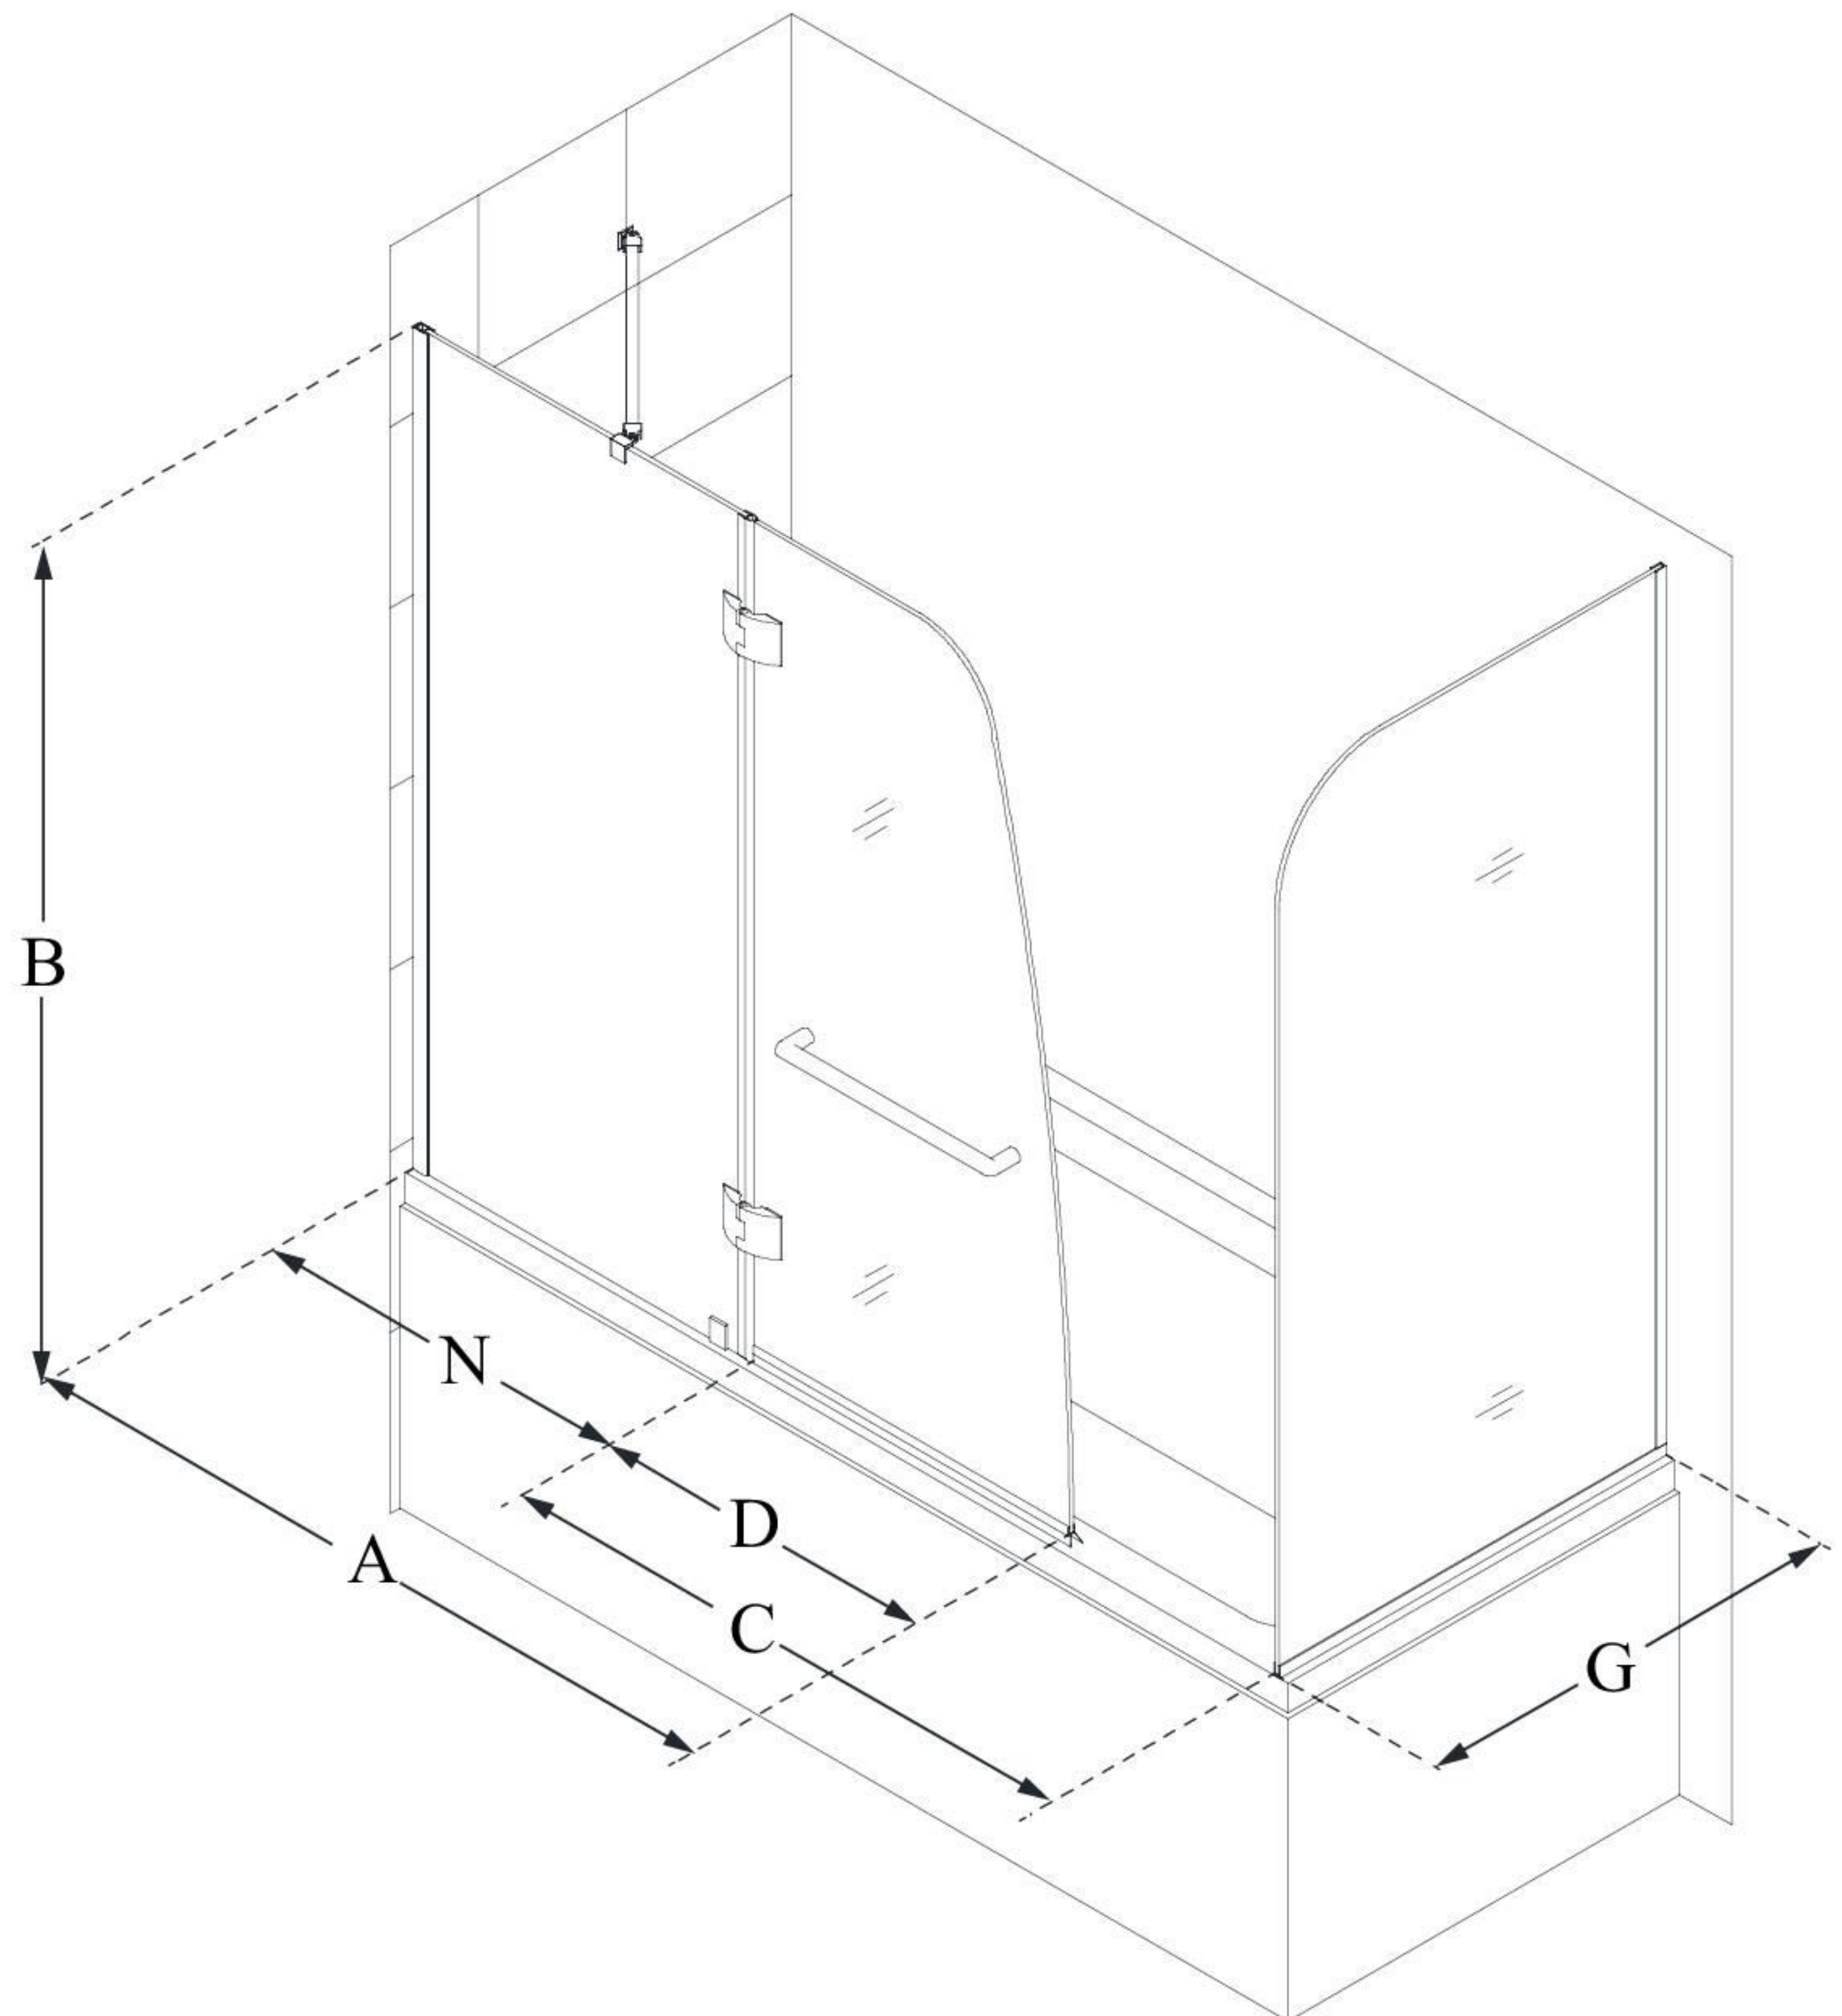

SHDR-3148586-RT

AQUA

DreamLine Aqua 56-60" W x 58"
H Frameless Hinged Tub Door with
Return Panel

SWING DOOR

CONFIGURATION DIMENSIONS:

A: 48 - 48 7/16"

MODEL WIDTH

B: 58"

MODEL HEIGHT

C: 36" minimum

ACCESS WIDTH

D: 23 15/16"

DOOR WIDTH

G: 30"

RETURN PANEL WIDTH

N: 23 15/16"

HINGE PANEL WIDTH

DreamLine reserves the right to update or modify the hardware or materials pictured without prior notice for the purpose of product improvement and customer satisfaction.