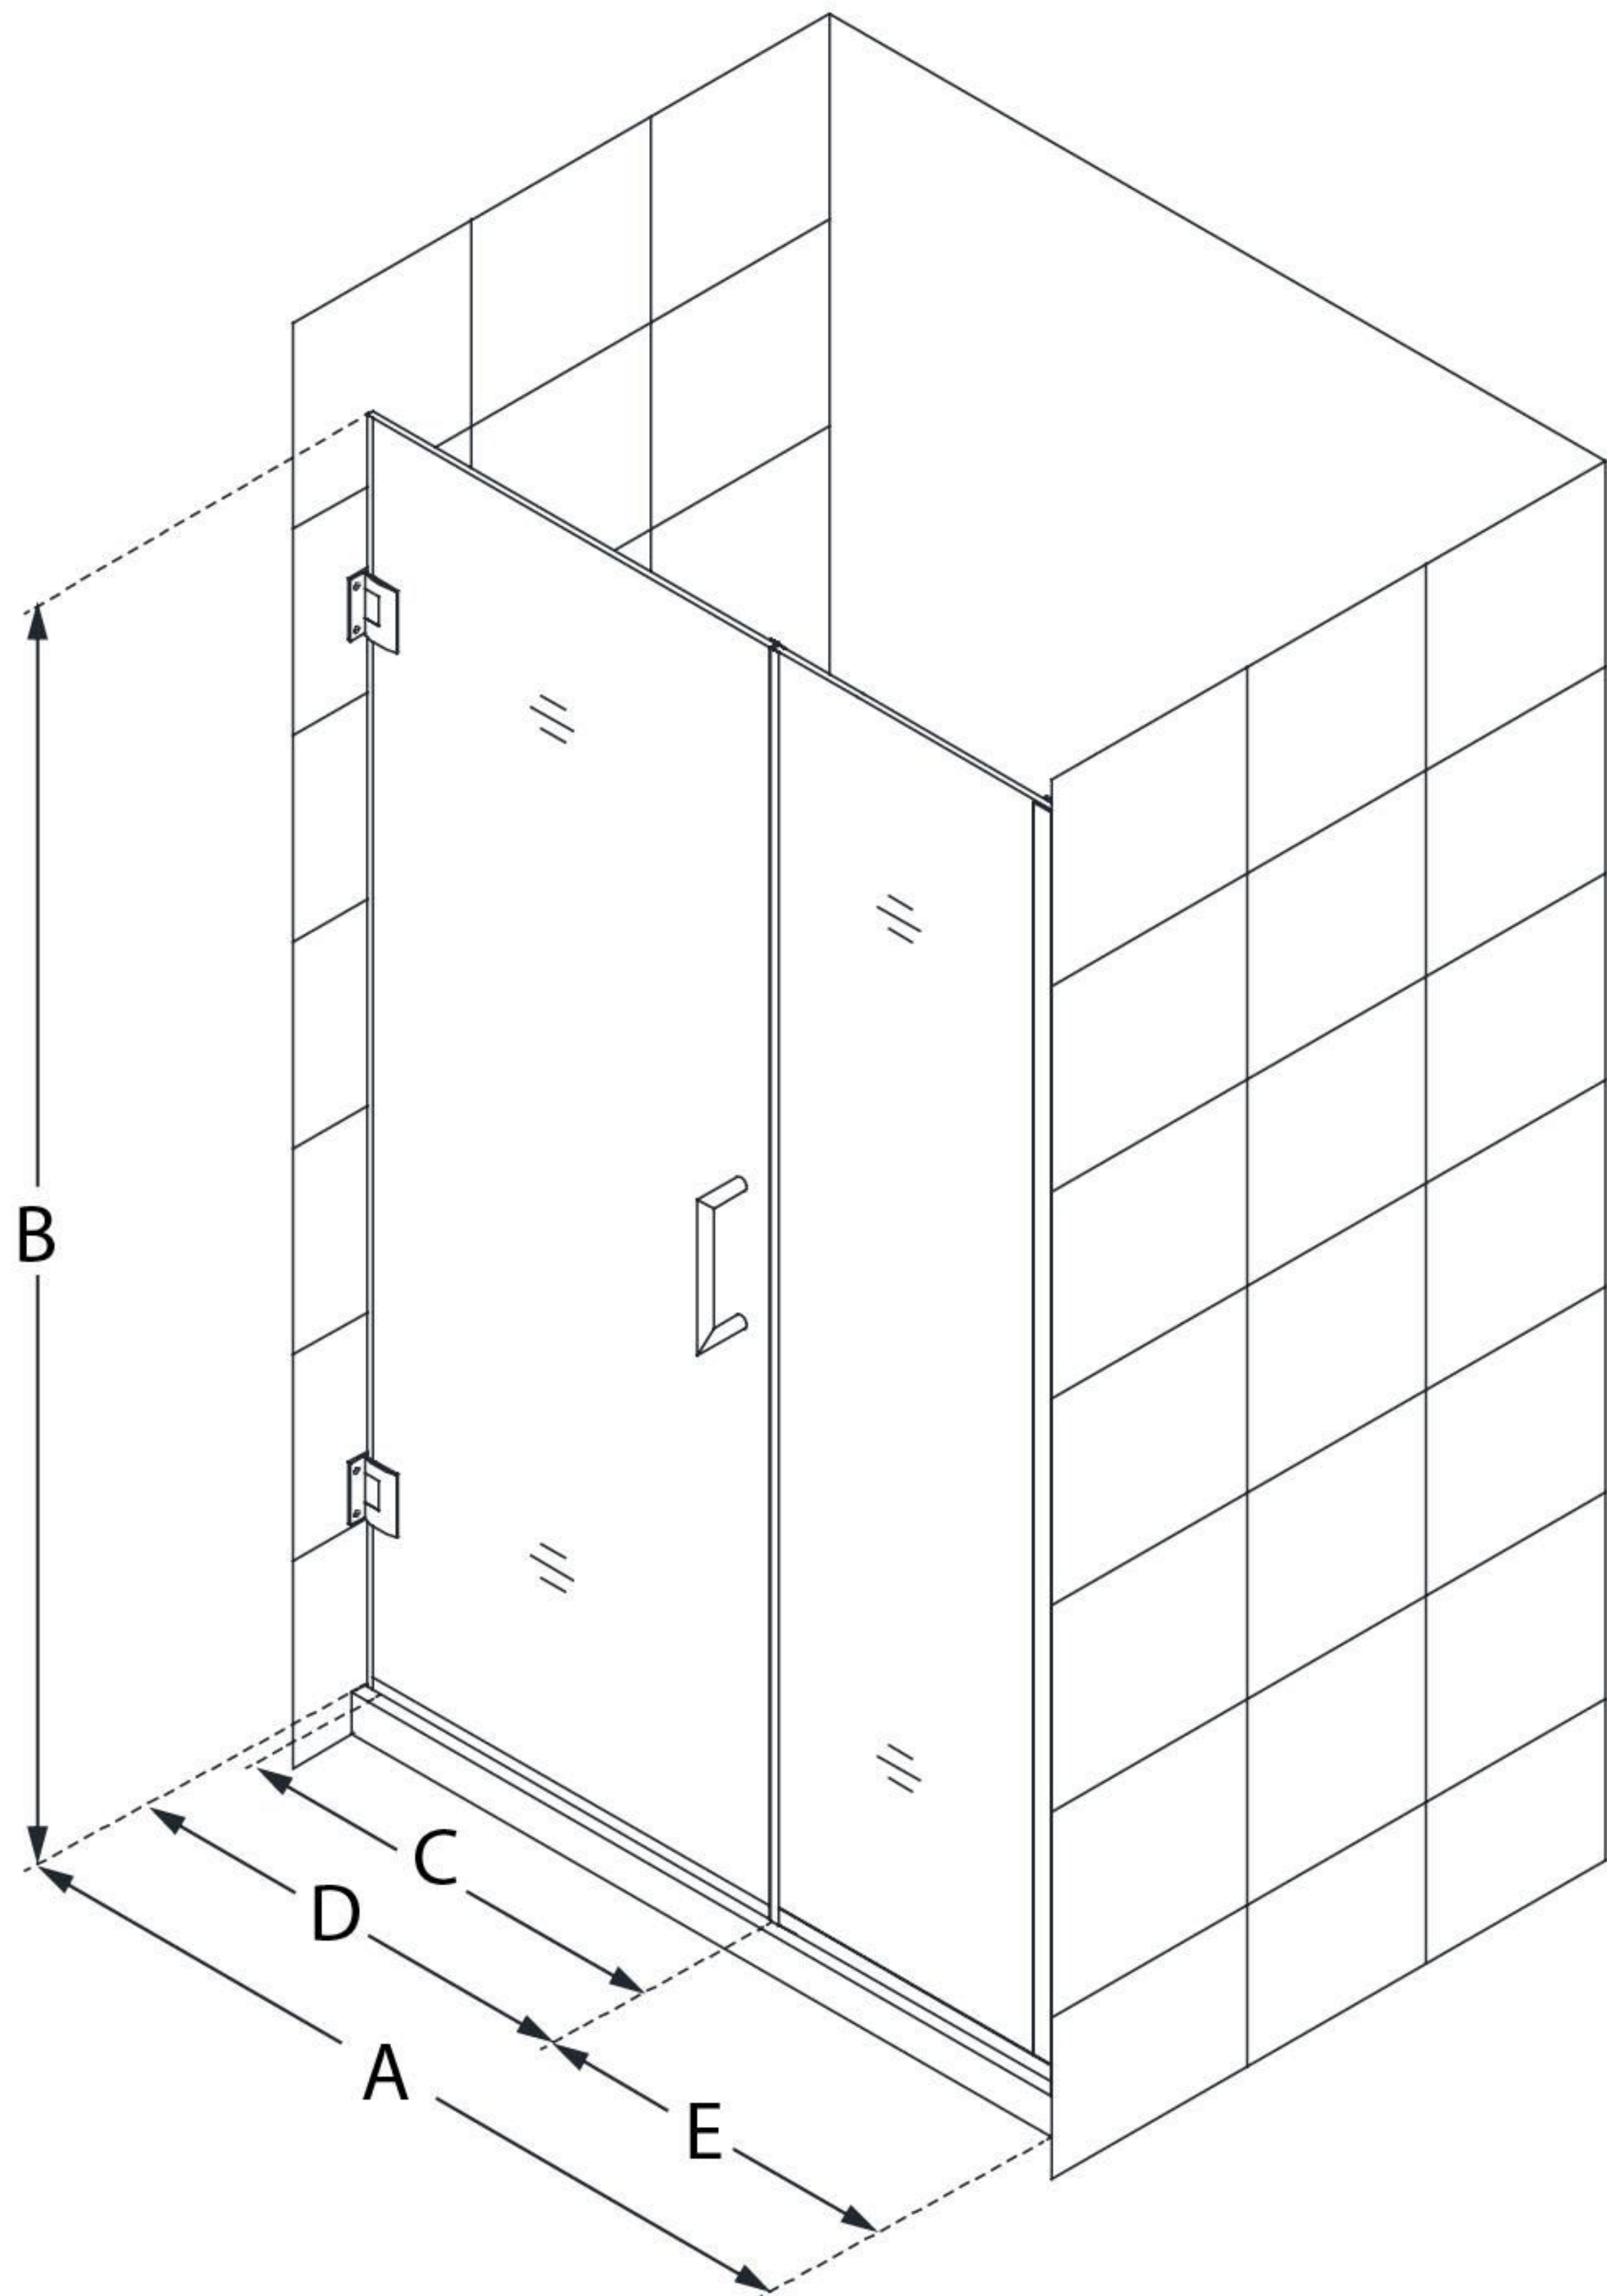

SHDR-246057210

UNIDOOR PLUS

DreamLine Unidoor Plus 60 1/2 -
61" W x 72" H Frameless Hinged
Shower Door, Clear Glass

SWING DOOR

CONFIGURATION DIMENSIONS:

A: 60 1/2 - 61"

MODEL WIDTH

B: 72"

MODEL HEIGHT

C: 29"

ACCESS WIDTH

D: 30"

DOOR WIDTH

E: 30 1/2"

INLINE PANEL WIDTH

DreamLine reserves the right to update or modify the hardware or materials pictured without prior notice for the purpose of product improvement and customer satisfaction.