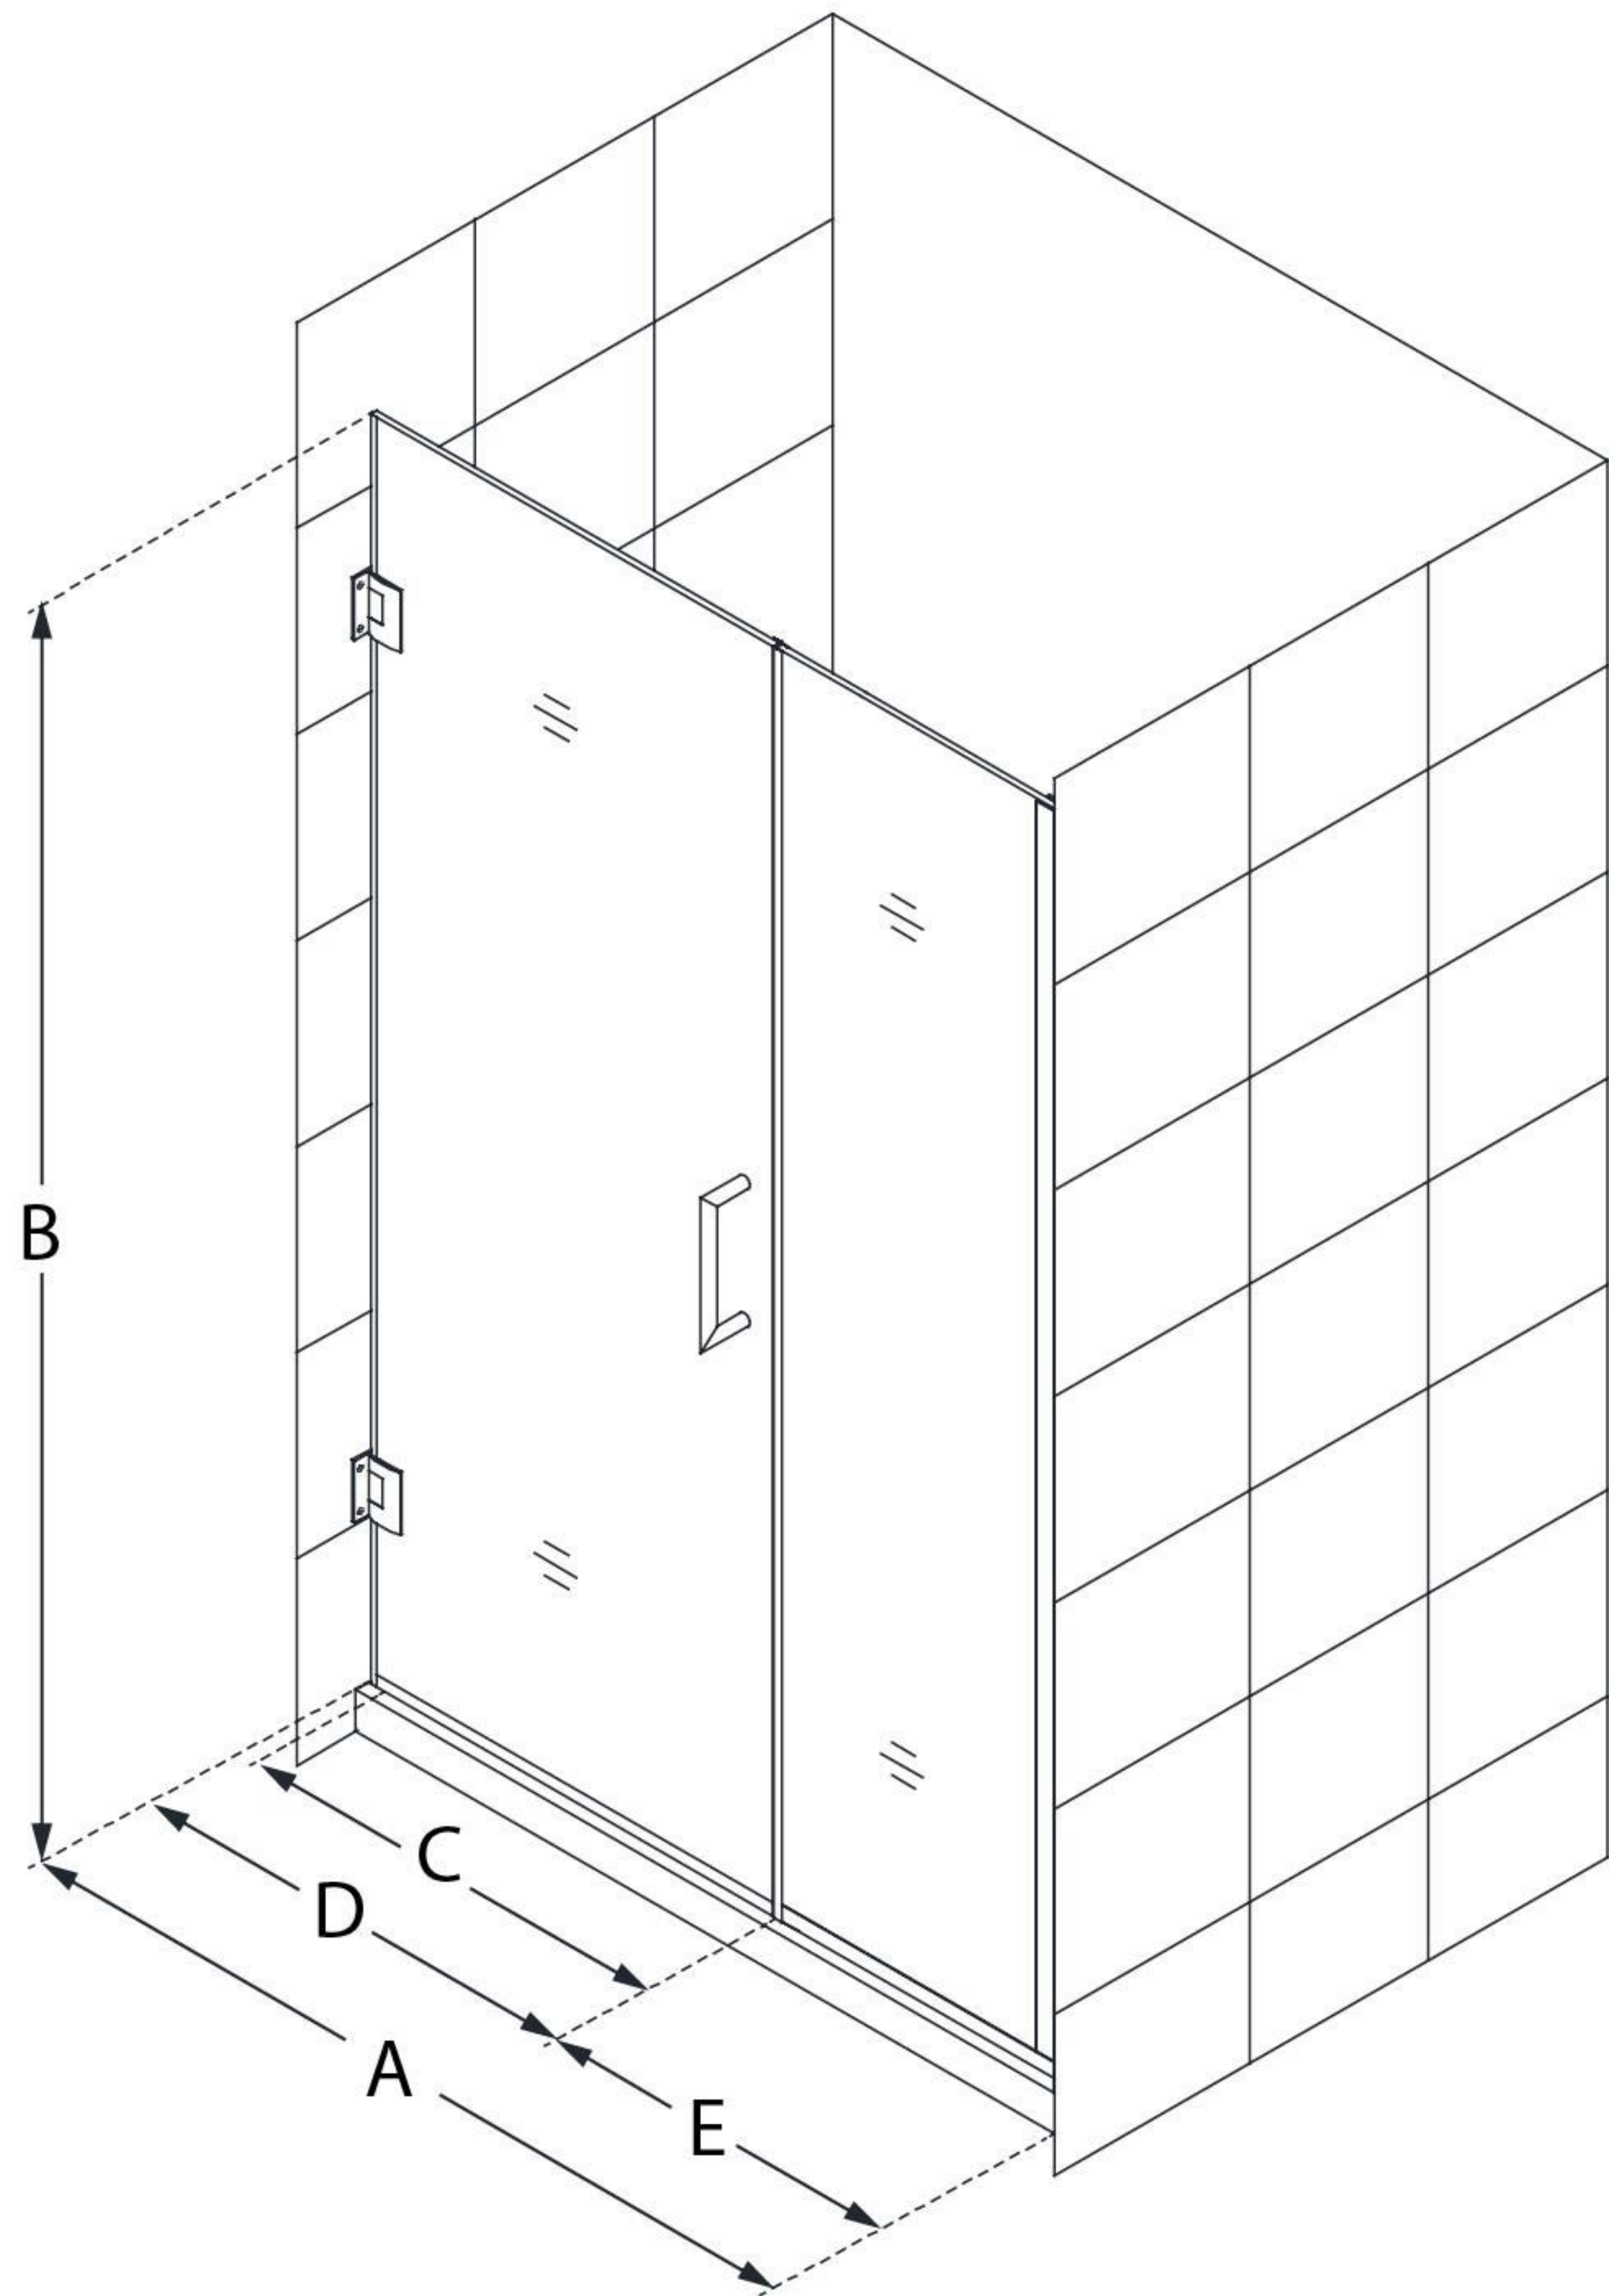

# UNIDOOR PLUS

DreamLine Unidoor Plus 60-60  
1/2" W x 72" H Frameless Hinged  
Shower Door, Clear Glass

**SWING DOOR**

## CONFIGURATION DIMENSIONS:

**A: 60 - 60 1/2"**

MODEL WIDTH

**B: 72"**

MODEL HEIGHT

**C: 29"**

ACCESS WIDTH

**D: 30"**

DOOR WIDTH

**E: 30"**

INLINE PANEL WIDTH

DreamLine reserves the right to update or modify the hardware or materials pictured without prior notice for the purpose of product improvement and customer satisfaction.