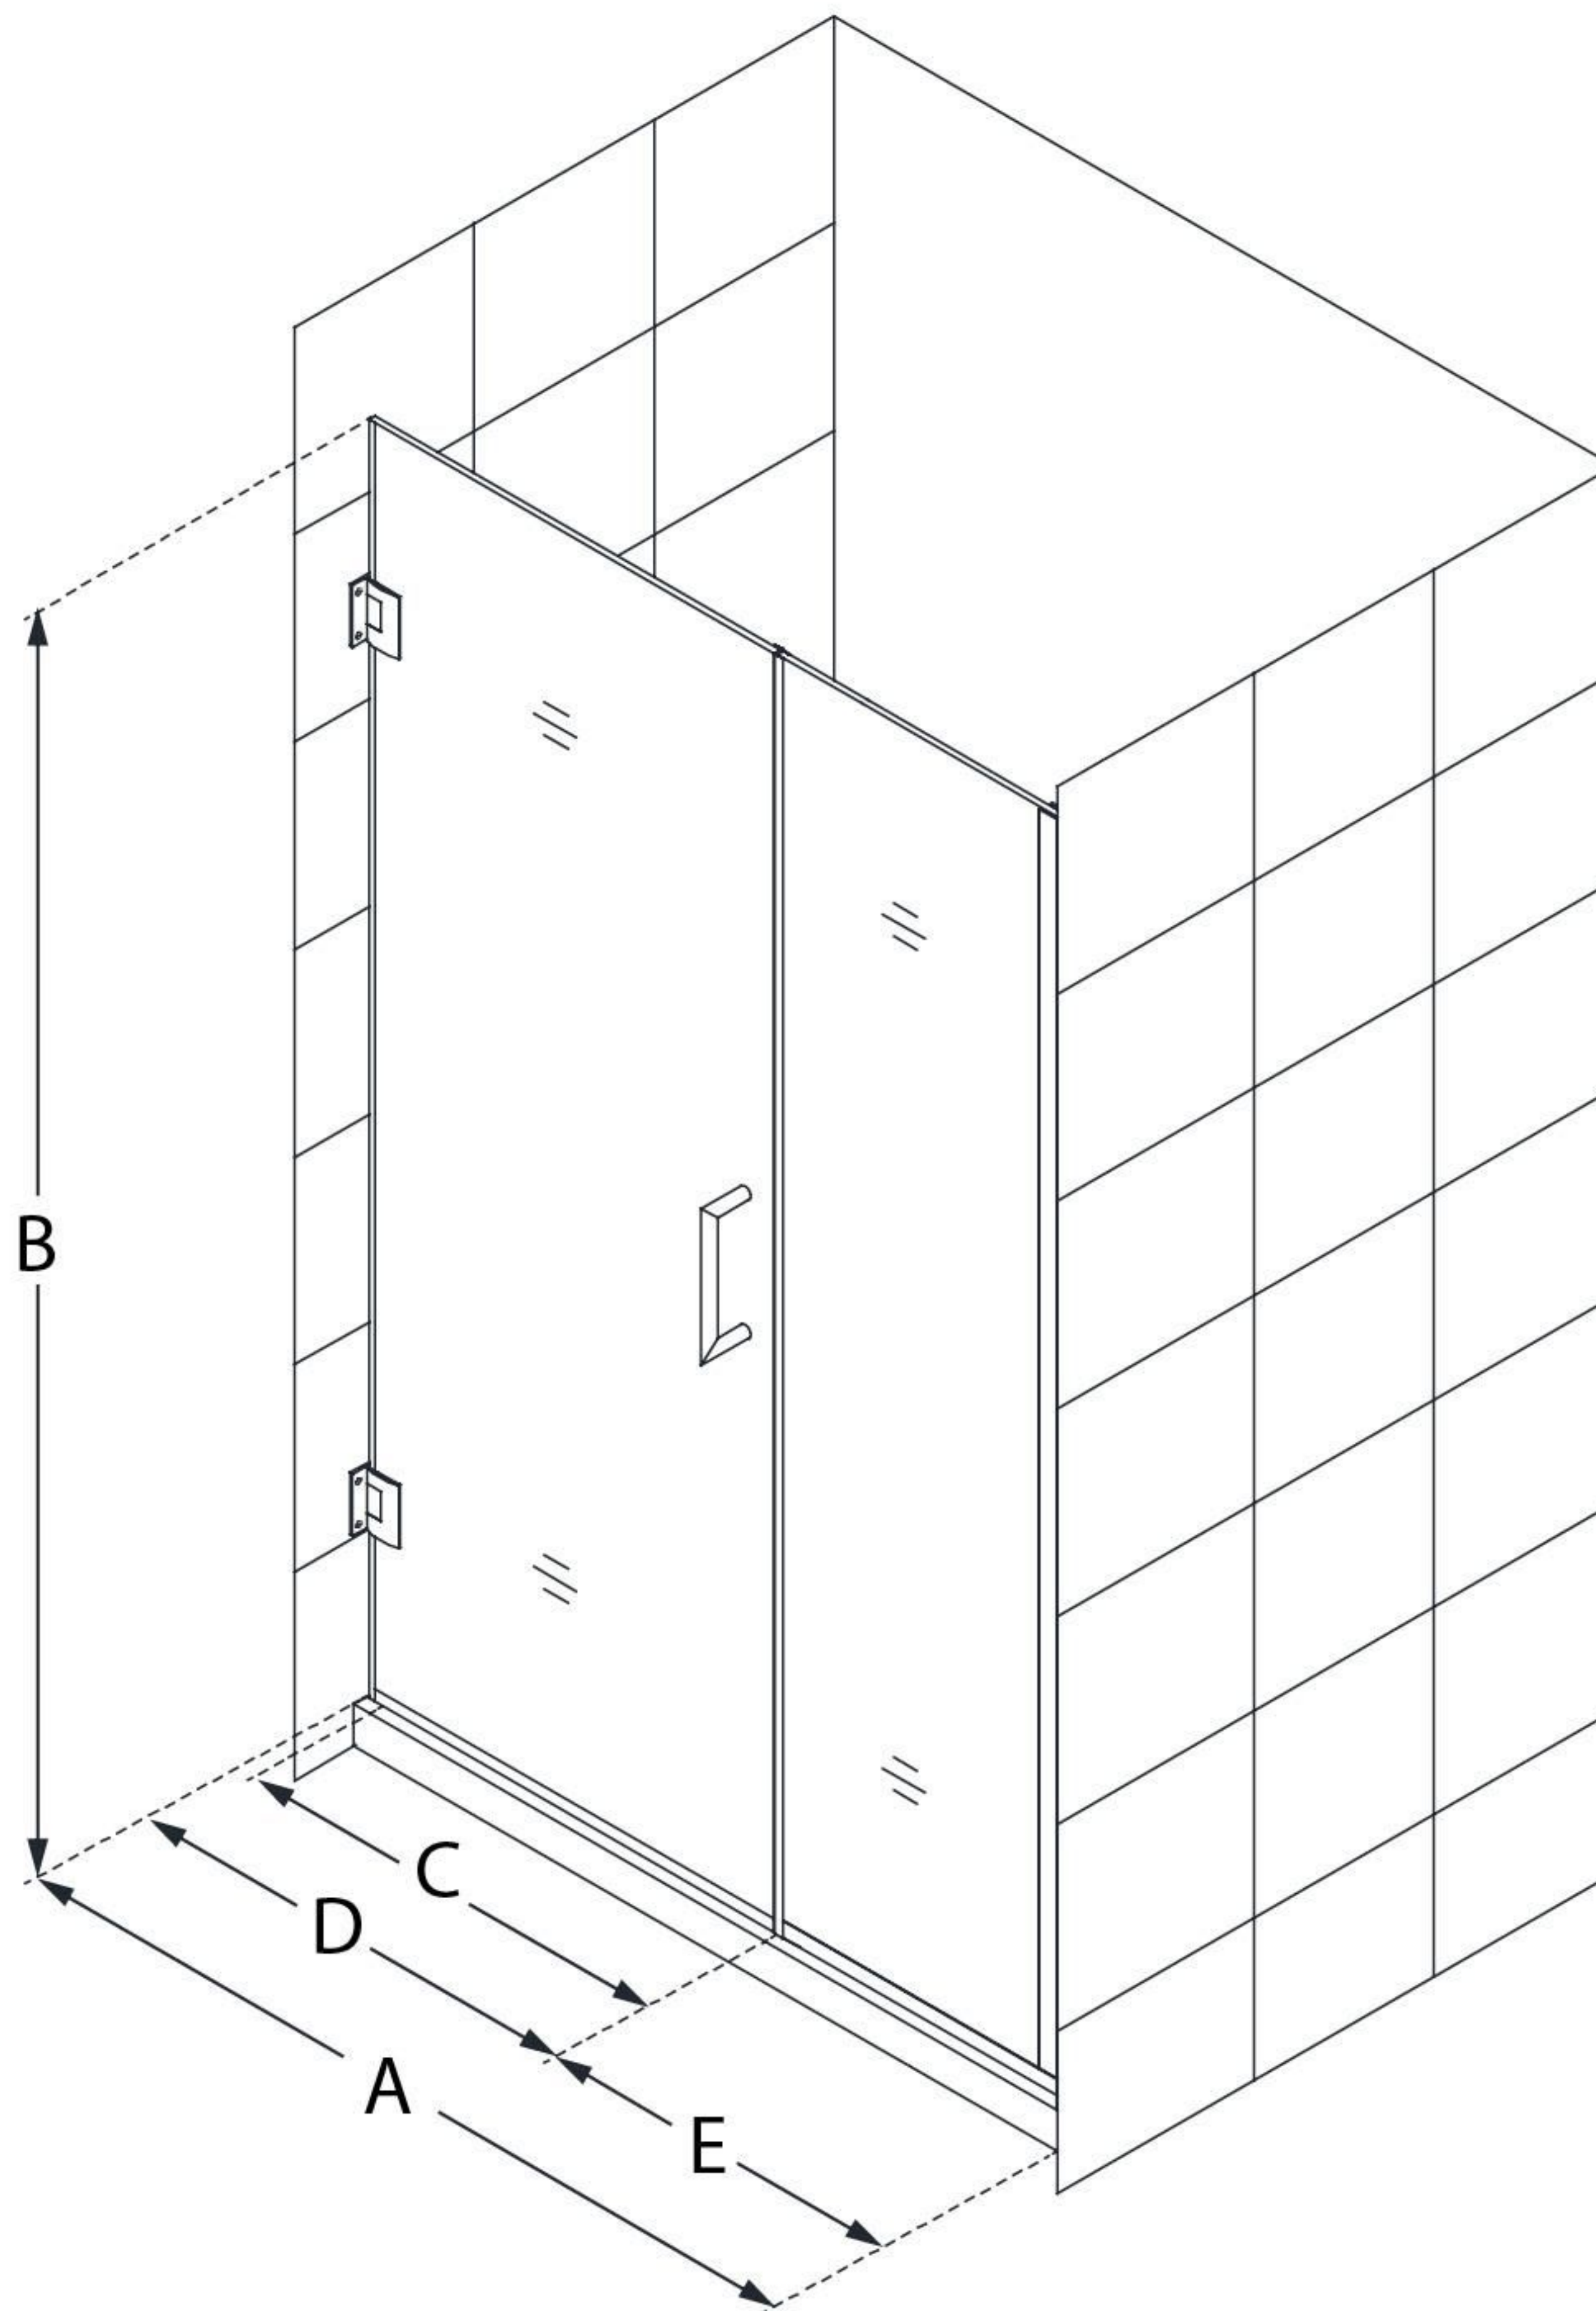

SHDR-245957210

UNIDOOR PLUS

DreamLine Unidoor Plus 59 1/2 -
60" W x 72" H Frameless Hinged
Shower Door, Clear Glass

SWING DOOR

CONFIGURATION DIMENSIONS:

A: 59 1/2 - 60"

MODEL WIDTH

B: 72"

MODEL HEIGHT

C: 28"

ACCESS WIDTH

D: 29"

DOOR WIDTH

E: 30 1/2"

INLINE PANEL WIDTH

DreamLine reserves the right to update or modify the hardware or materials pictured without prior notice for the purpose of product improvement and customer satisfaction.