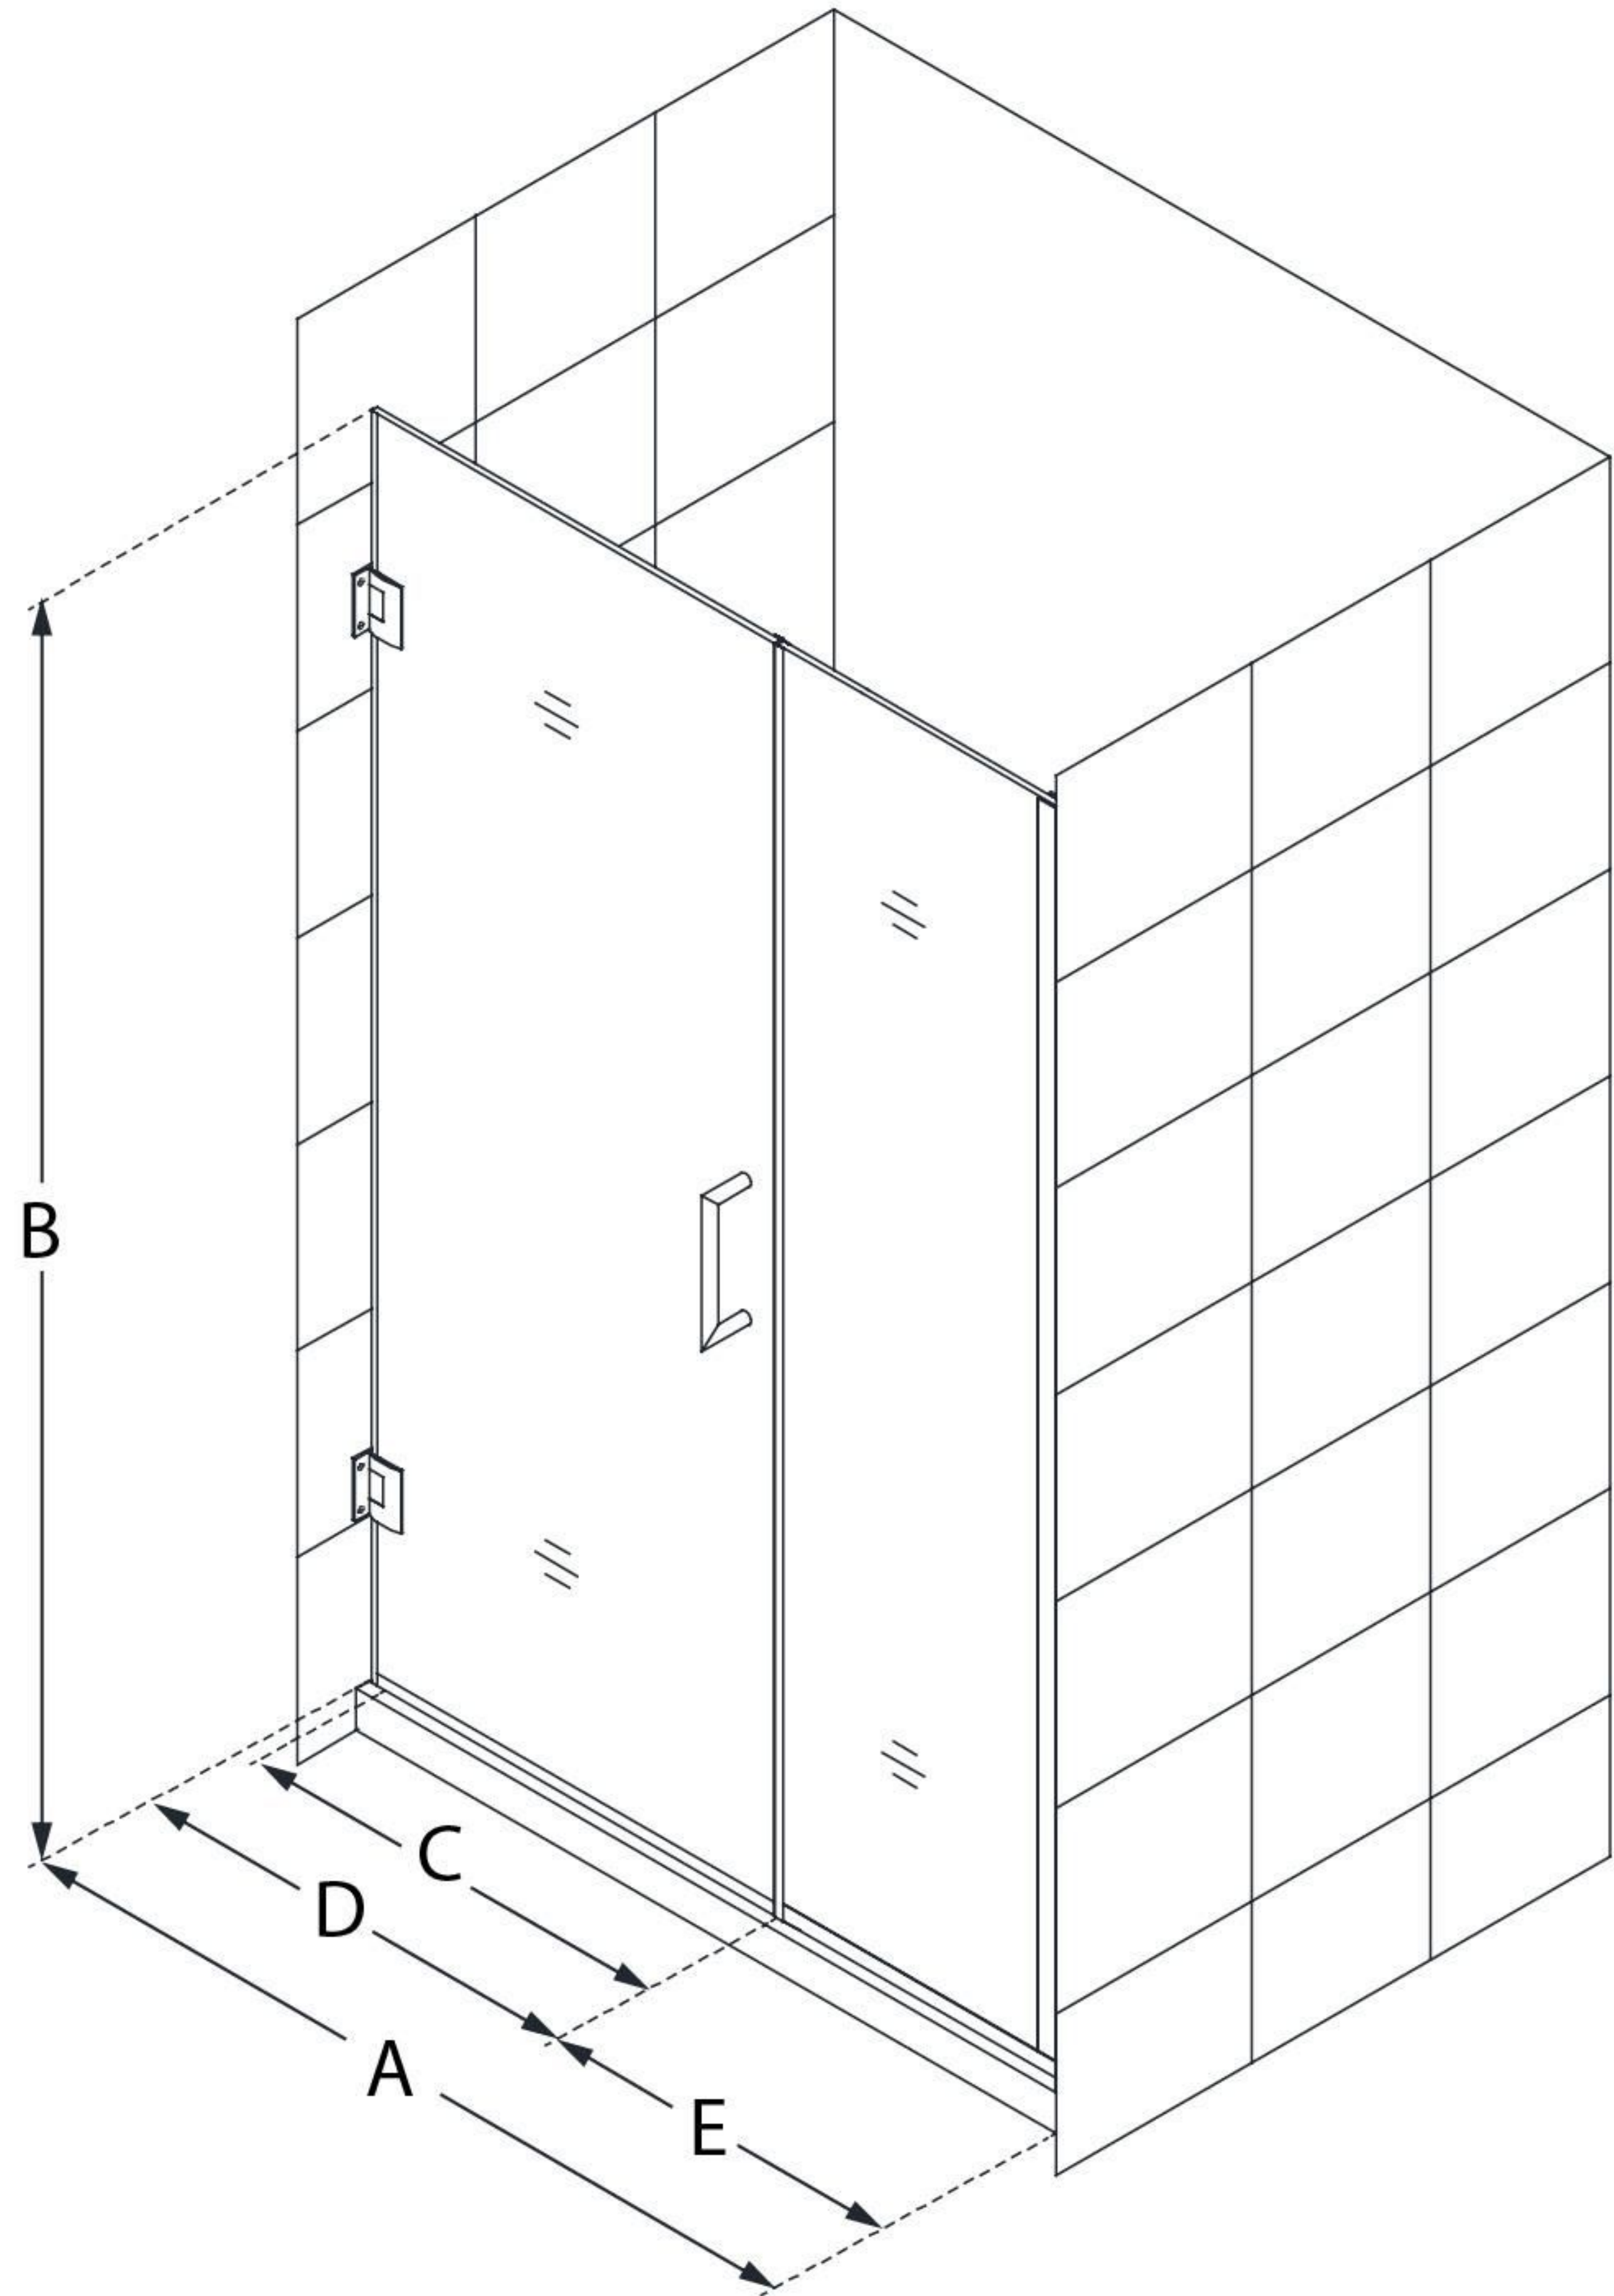

# UNIDOOR PLUS

DreamLine Unidoor Plus 59-59  
1/2" W x 72" H Frameless Hinged  
Shower Door, Clear Glass

**SWING DOOR**

## CONFIGURATION DIMENSIONS:

**A: 59 - 59 1/2"**

MODEL WIDTH

**B: 72"**

MODEL HEIGHT

**C: 28"**

ACCESS WIDTH

**D: 29"**

DOOR WIDTH

**E: 30"**

INLINE PANEL WIDTH

DreamLine reserves the right to update or modify the hardware or materials pictured without prior notice for the purpose of product improvement and customer satisfaction.