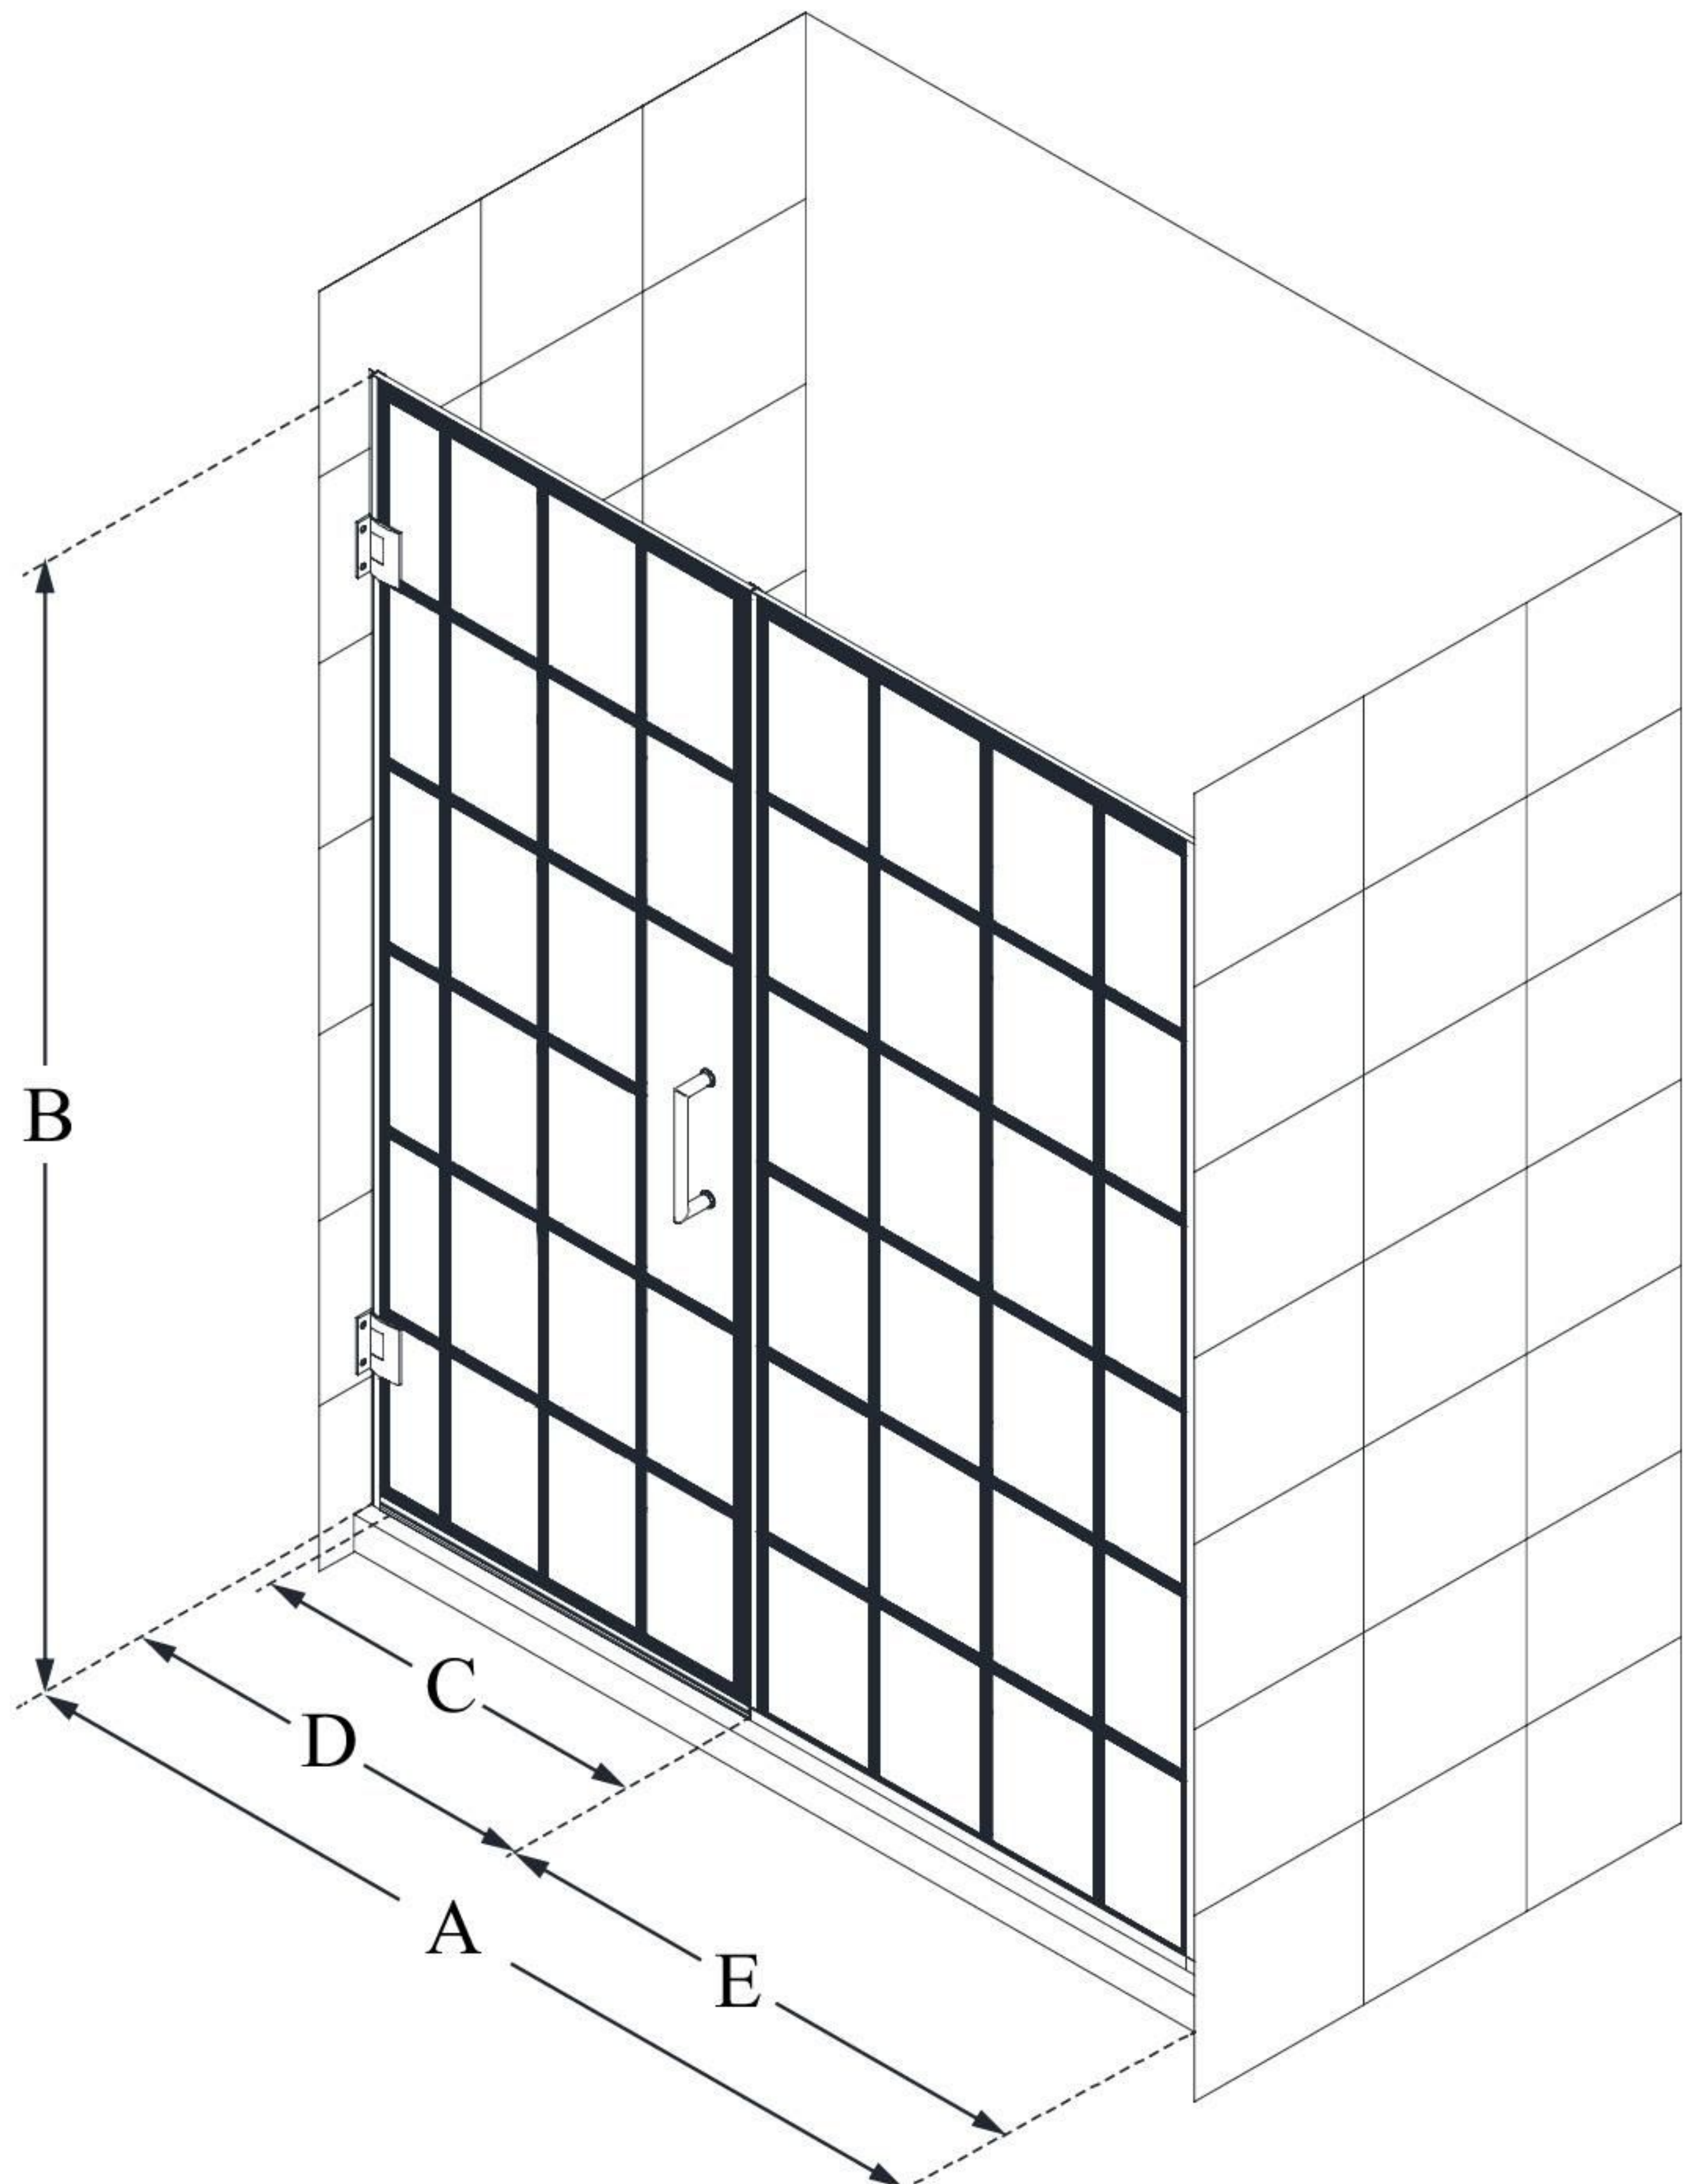

# UNIDOOR TOULON

DreamLine Unidoor Toulon 58-  
58 1/2 in. W x 72 in. H Frameless  
Hinged Shower Door

**SWING DOOR**

## CONFIGURATION DIMENSIONS:

**A: 58 - 58 1/2 in.**

MODEL WIDTH

**B: 72 in.**

MODEL HEIGHT

**C: 27 in.**

ACCESS WIDTH

**D: 28 in.**

DOOR WIDTH

**E: 30 in.**

INLINE PANEL WIDTH

DreamLine reserves the right to update or modify the hardware or materials pictured without prior notice for the purpose of product improvement and customer satisfaction.