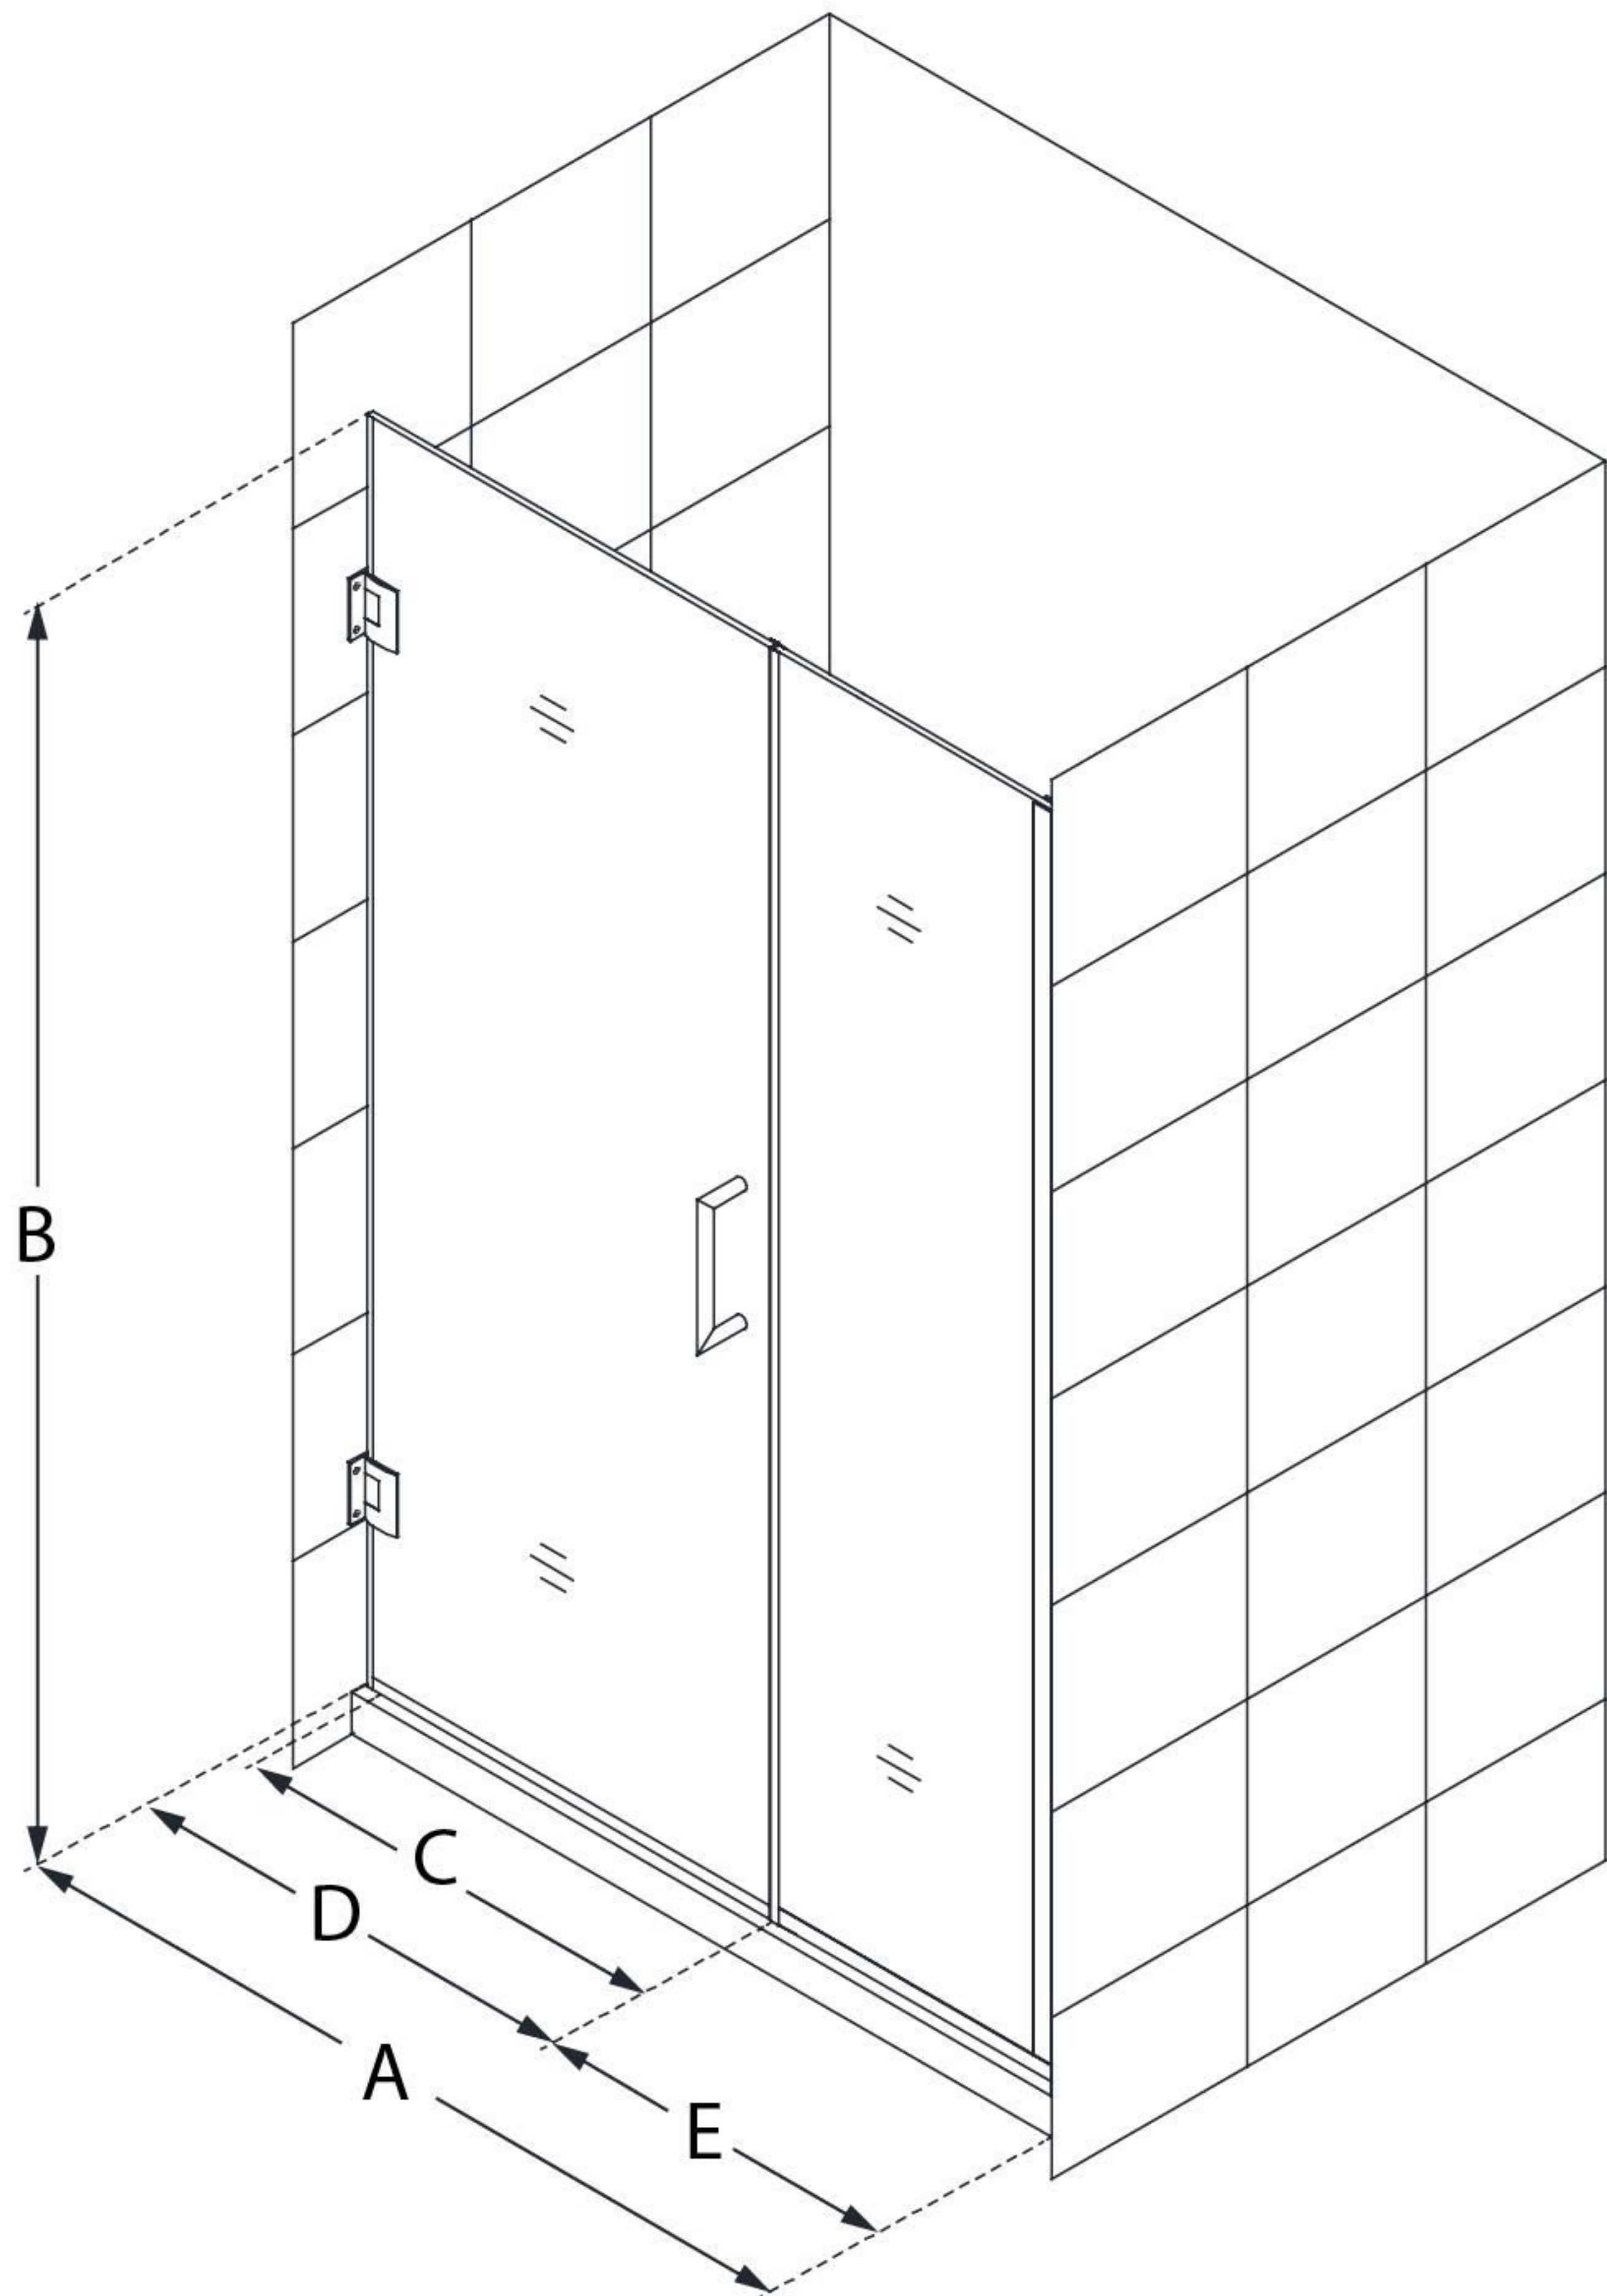

SHDR-245857210

UNIDOOR PLUS

DreamLine Unidoor Plus 58 1/2 -
59" W x 72" H Frameless Hinged
Shower Door, Clear Glass

SWING DOOR

CONFIGURATION DIMENSIONS:

A: 58 1/2 - 59"

MODEL WIDTH

B: 72"

MODEL HEIGHT

C: 27"

ACCESS WIDTH

D: 28"

DOOR WIDTH

E: 30 1/2"

INLINE PANEL WIDTH

DreamLine reserves the right to update or modify the hardware or materials pictured without prior notice for the purpose of product improvement and customer satisfaction.