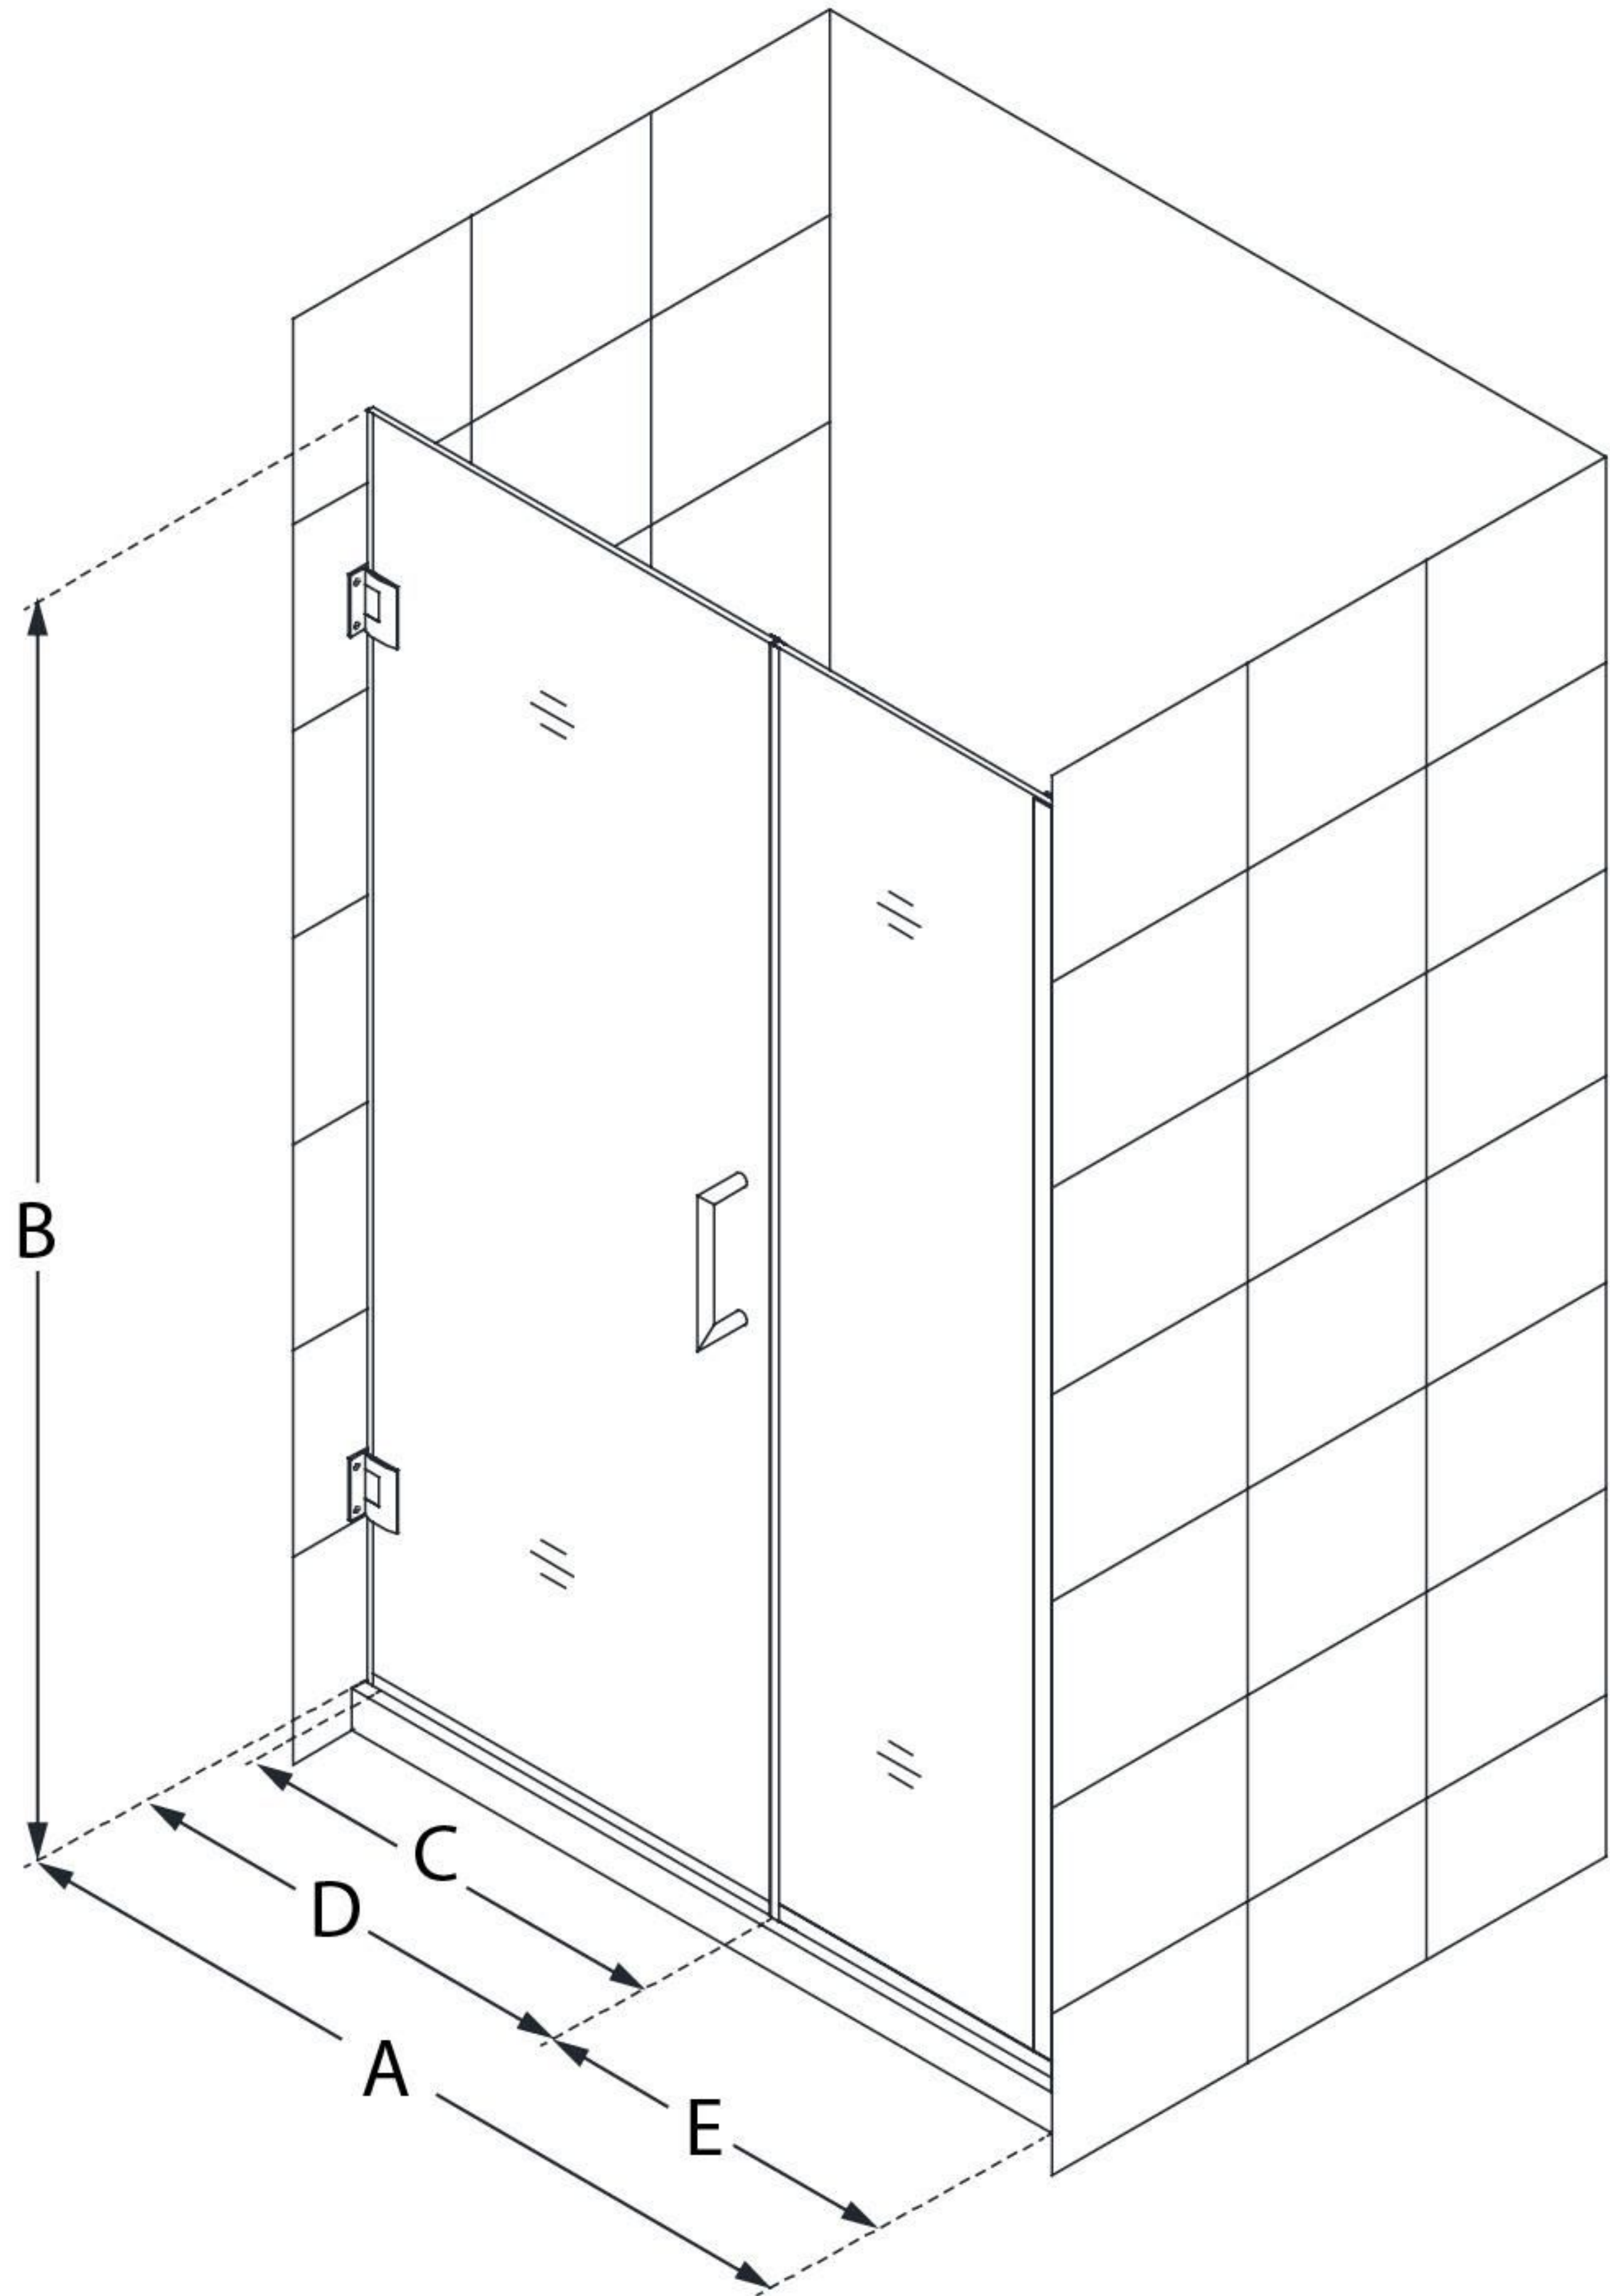

SHDR-245807210

UNIDOOR PLUS

DreamLine Unidoor Plus 58-58
1/2" W x 72" H Frameless Hinged
Shower Door, Clear Glass

SWING DOOR

CONFIGURATION DIMENSIONS:

A: 58 - 58 1/2"

MODEL WIDTH

B: 72"

MODEL HEIGHT

C: 27"

ACCESS WIDTH

D: 28"

DOOR WIDTH

E: 30"

INLINE PANEL WIDTH

DreamLine reserves the right to update or modify the hardware or materials pictured without prior notice for the purpose of product improvement and customer satisfaction.