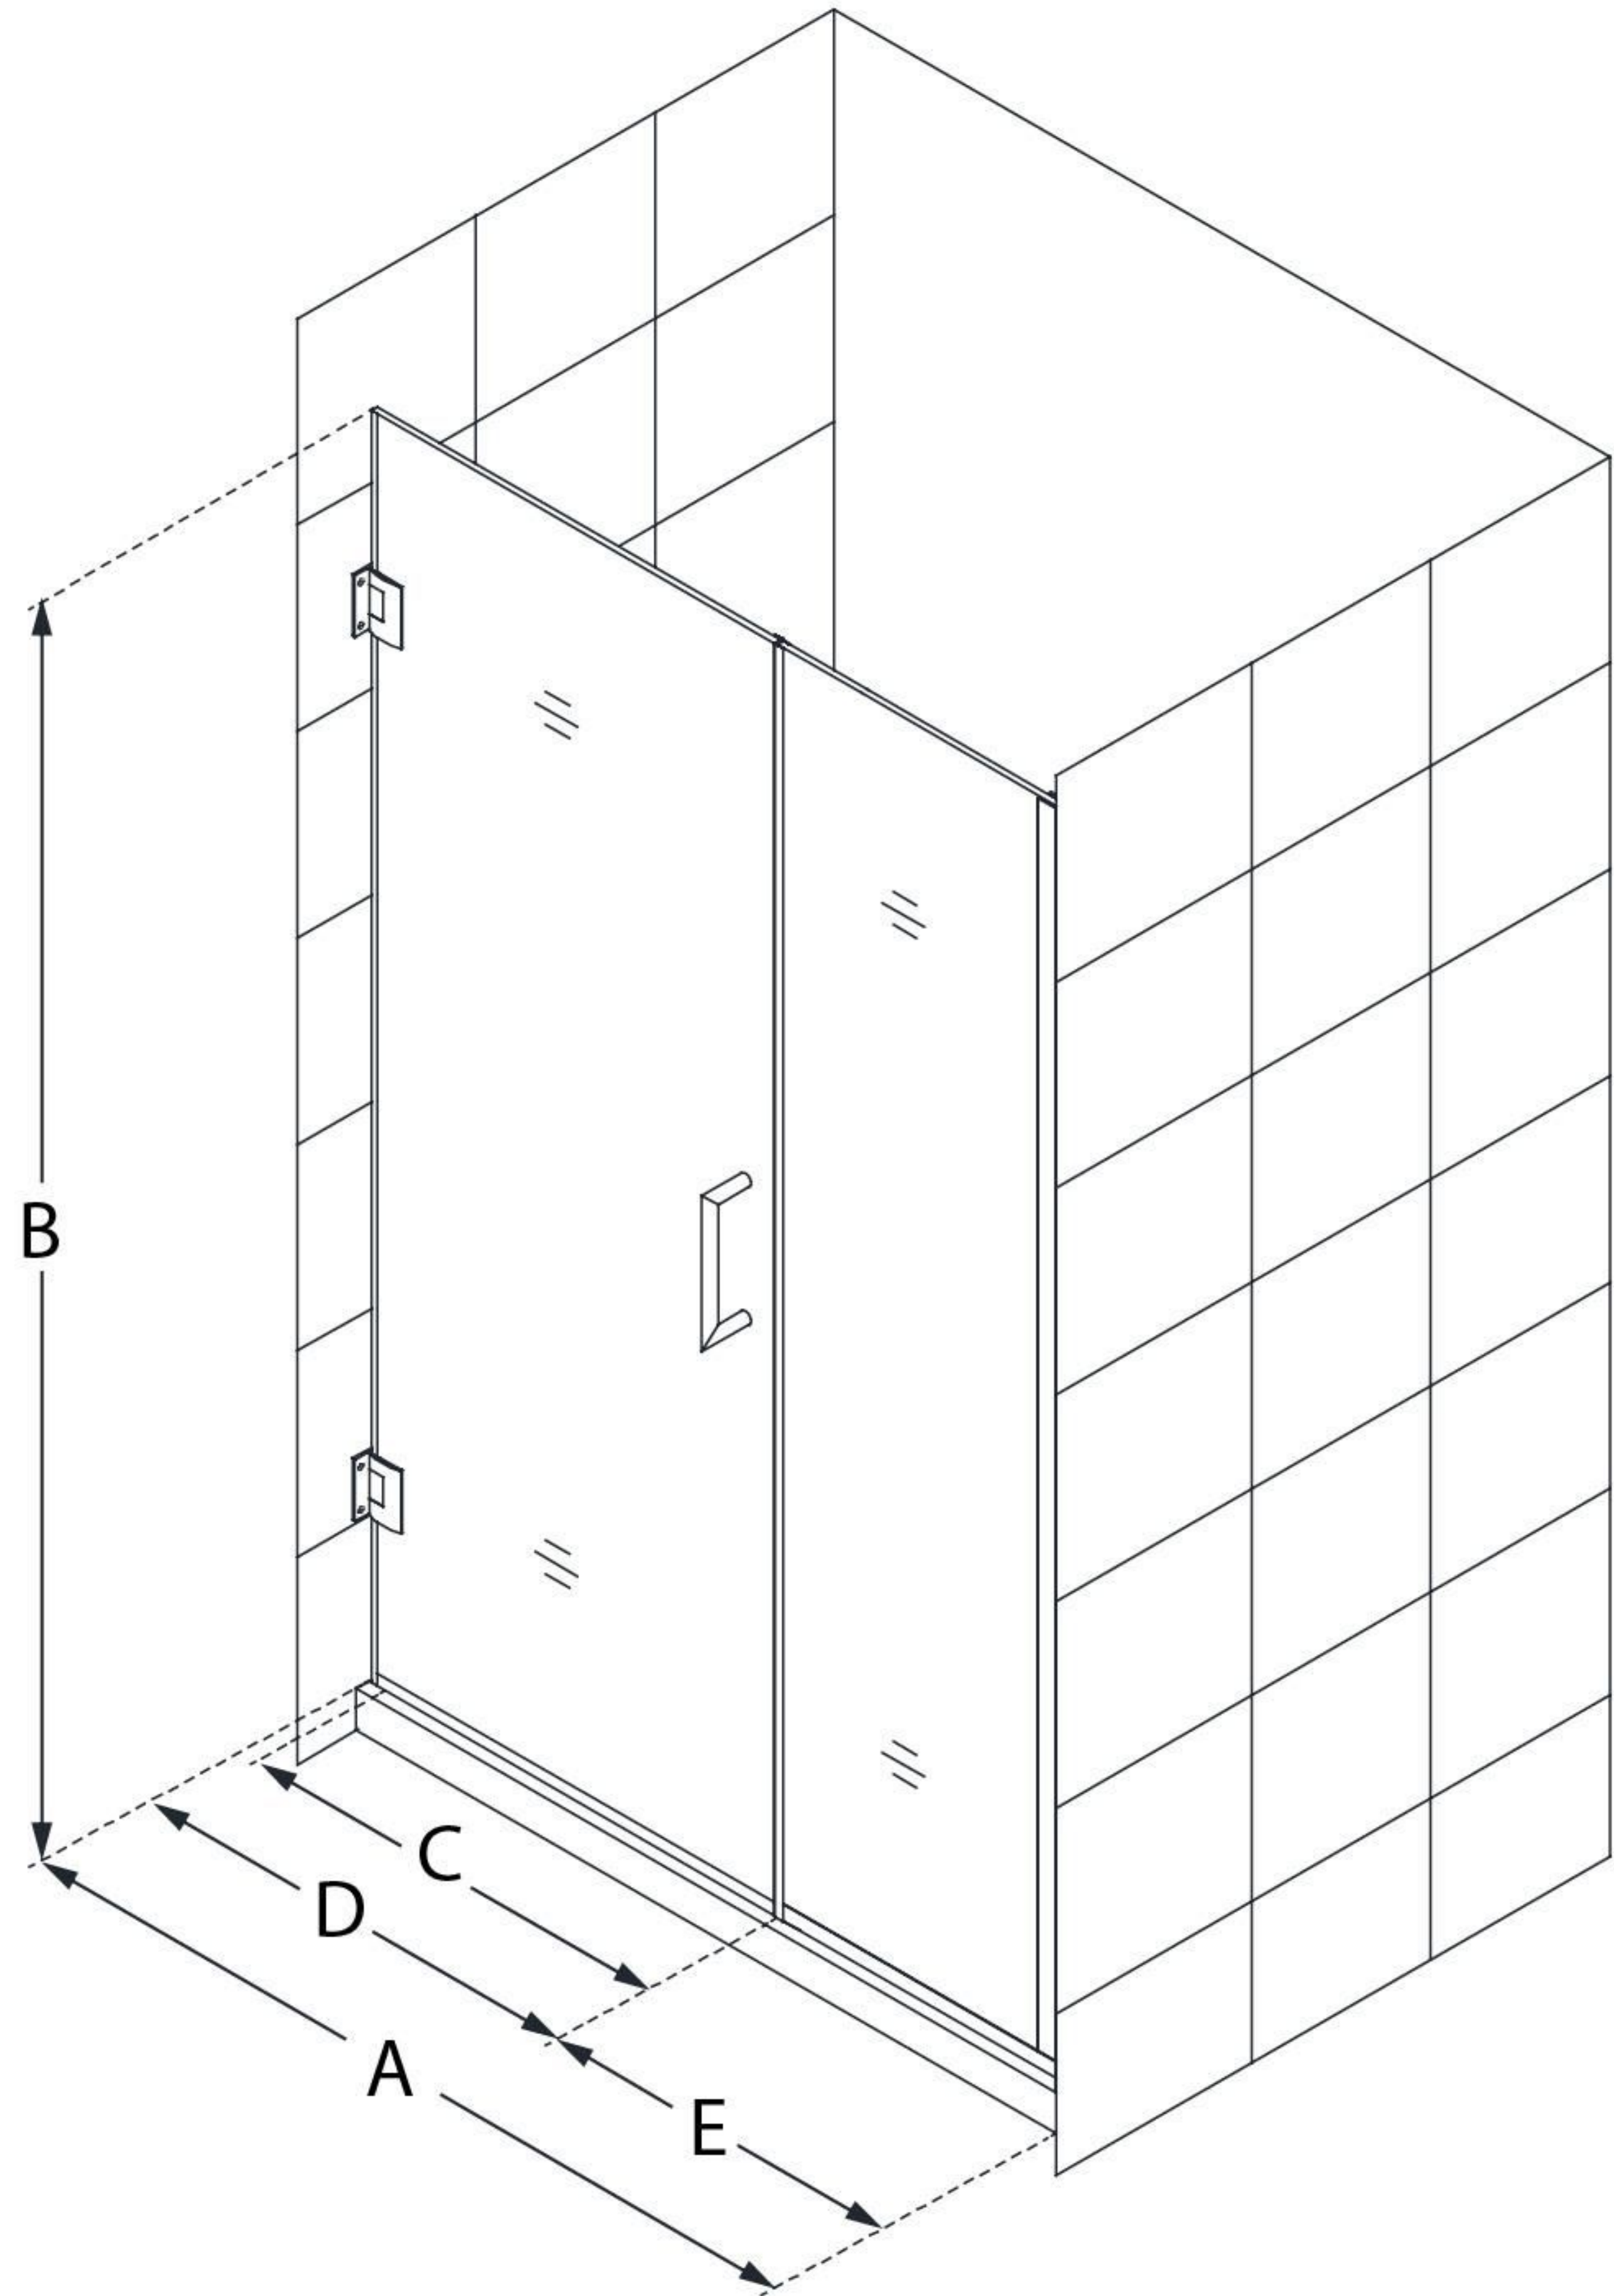

SHDR-245757210

UNIDOOR PLUS

DreamLine Unidoor Plus 57 1/2 -
58" W x 72" H Frameless Hinged
Shower Door, Clear Glass

SWING DOOR

CONFIGURATION DIMENSIONS:

A: 57" 1/2 - 58"

MODEL WIDTH

B: 72"

MODEL HEIGHT

C: 26"

ACCESS WIDTH

D: 27"

DOOR WIDTH

E: 30 1/2"

INLINE PANEL WIDTH

DreamLine reserves the right to update or modify the hardware or materials pictured without prior notice for the purpose of product improvement and customer satisfaction.