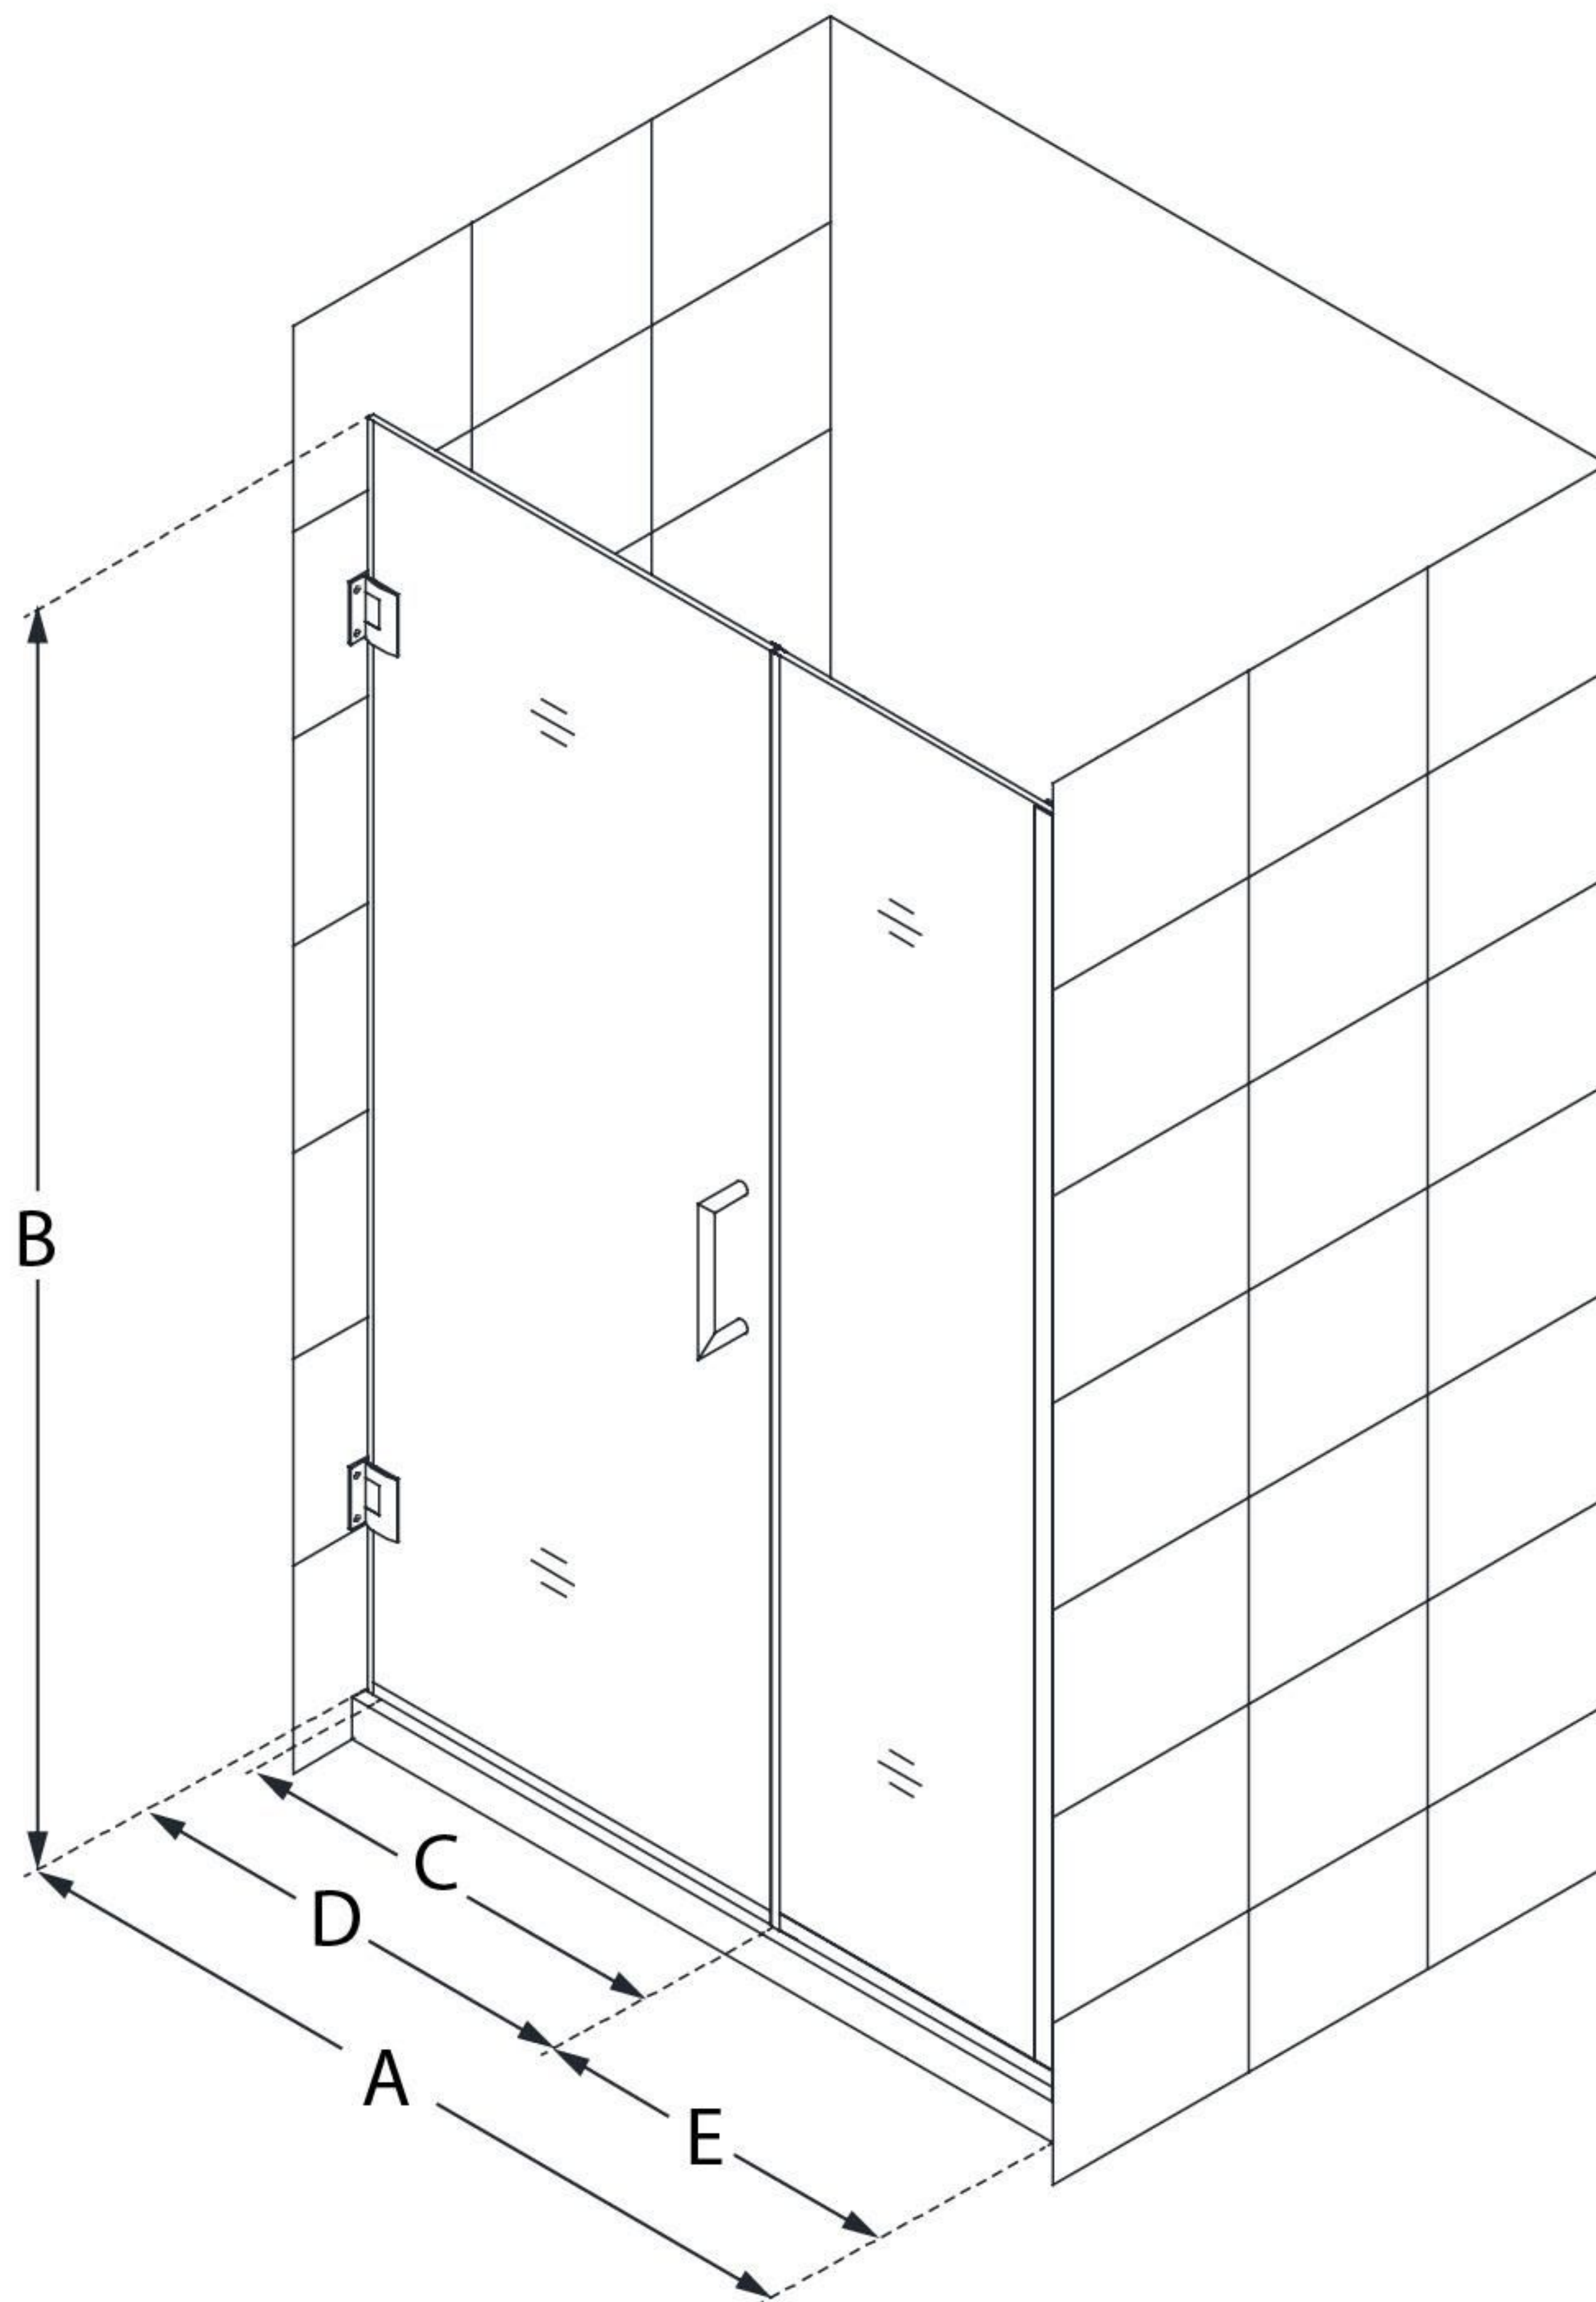

SHDR-245707210

UNIDOOR PLUS

DreamLine Unidoor Plus 57-57
1/2" W x 72" H Frameless Hinged
Shower Door, Clear Glass

SWING DOOR

CONFIGURATION DIMENSIONS:

A: 57 - 57 1/2"

MODEL WIDTH

B: 72"

MODEL HEIGHT

C: 26"

ACCESS WIDTH

D: 27"

DOOR WIDTH

E: 30"

INLINE PANEL WIDTH

DreamLine reserves the right to update or modify the hardware or materials pictured without prior notice for the purpose of product improvement and customer satisfaction.