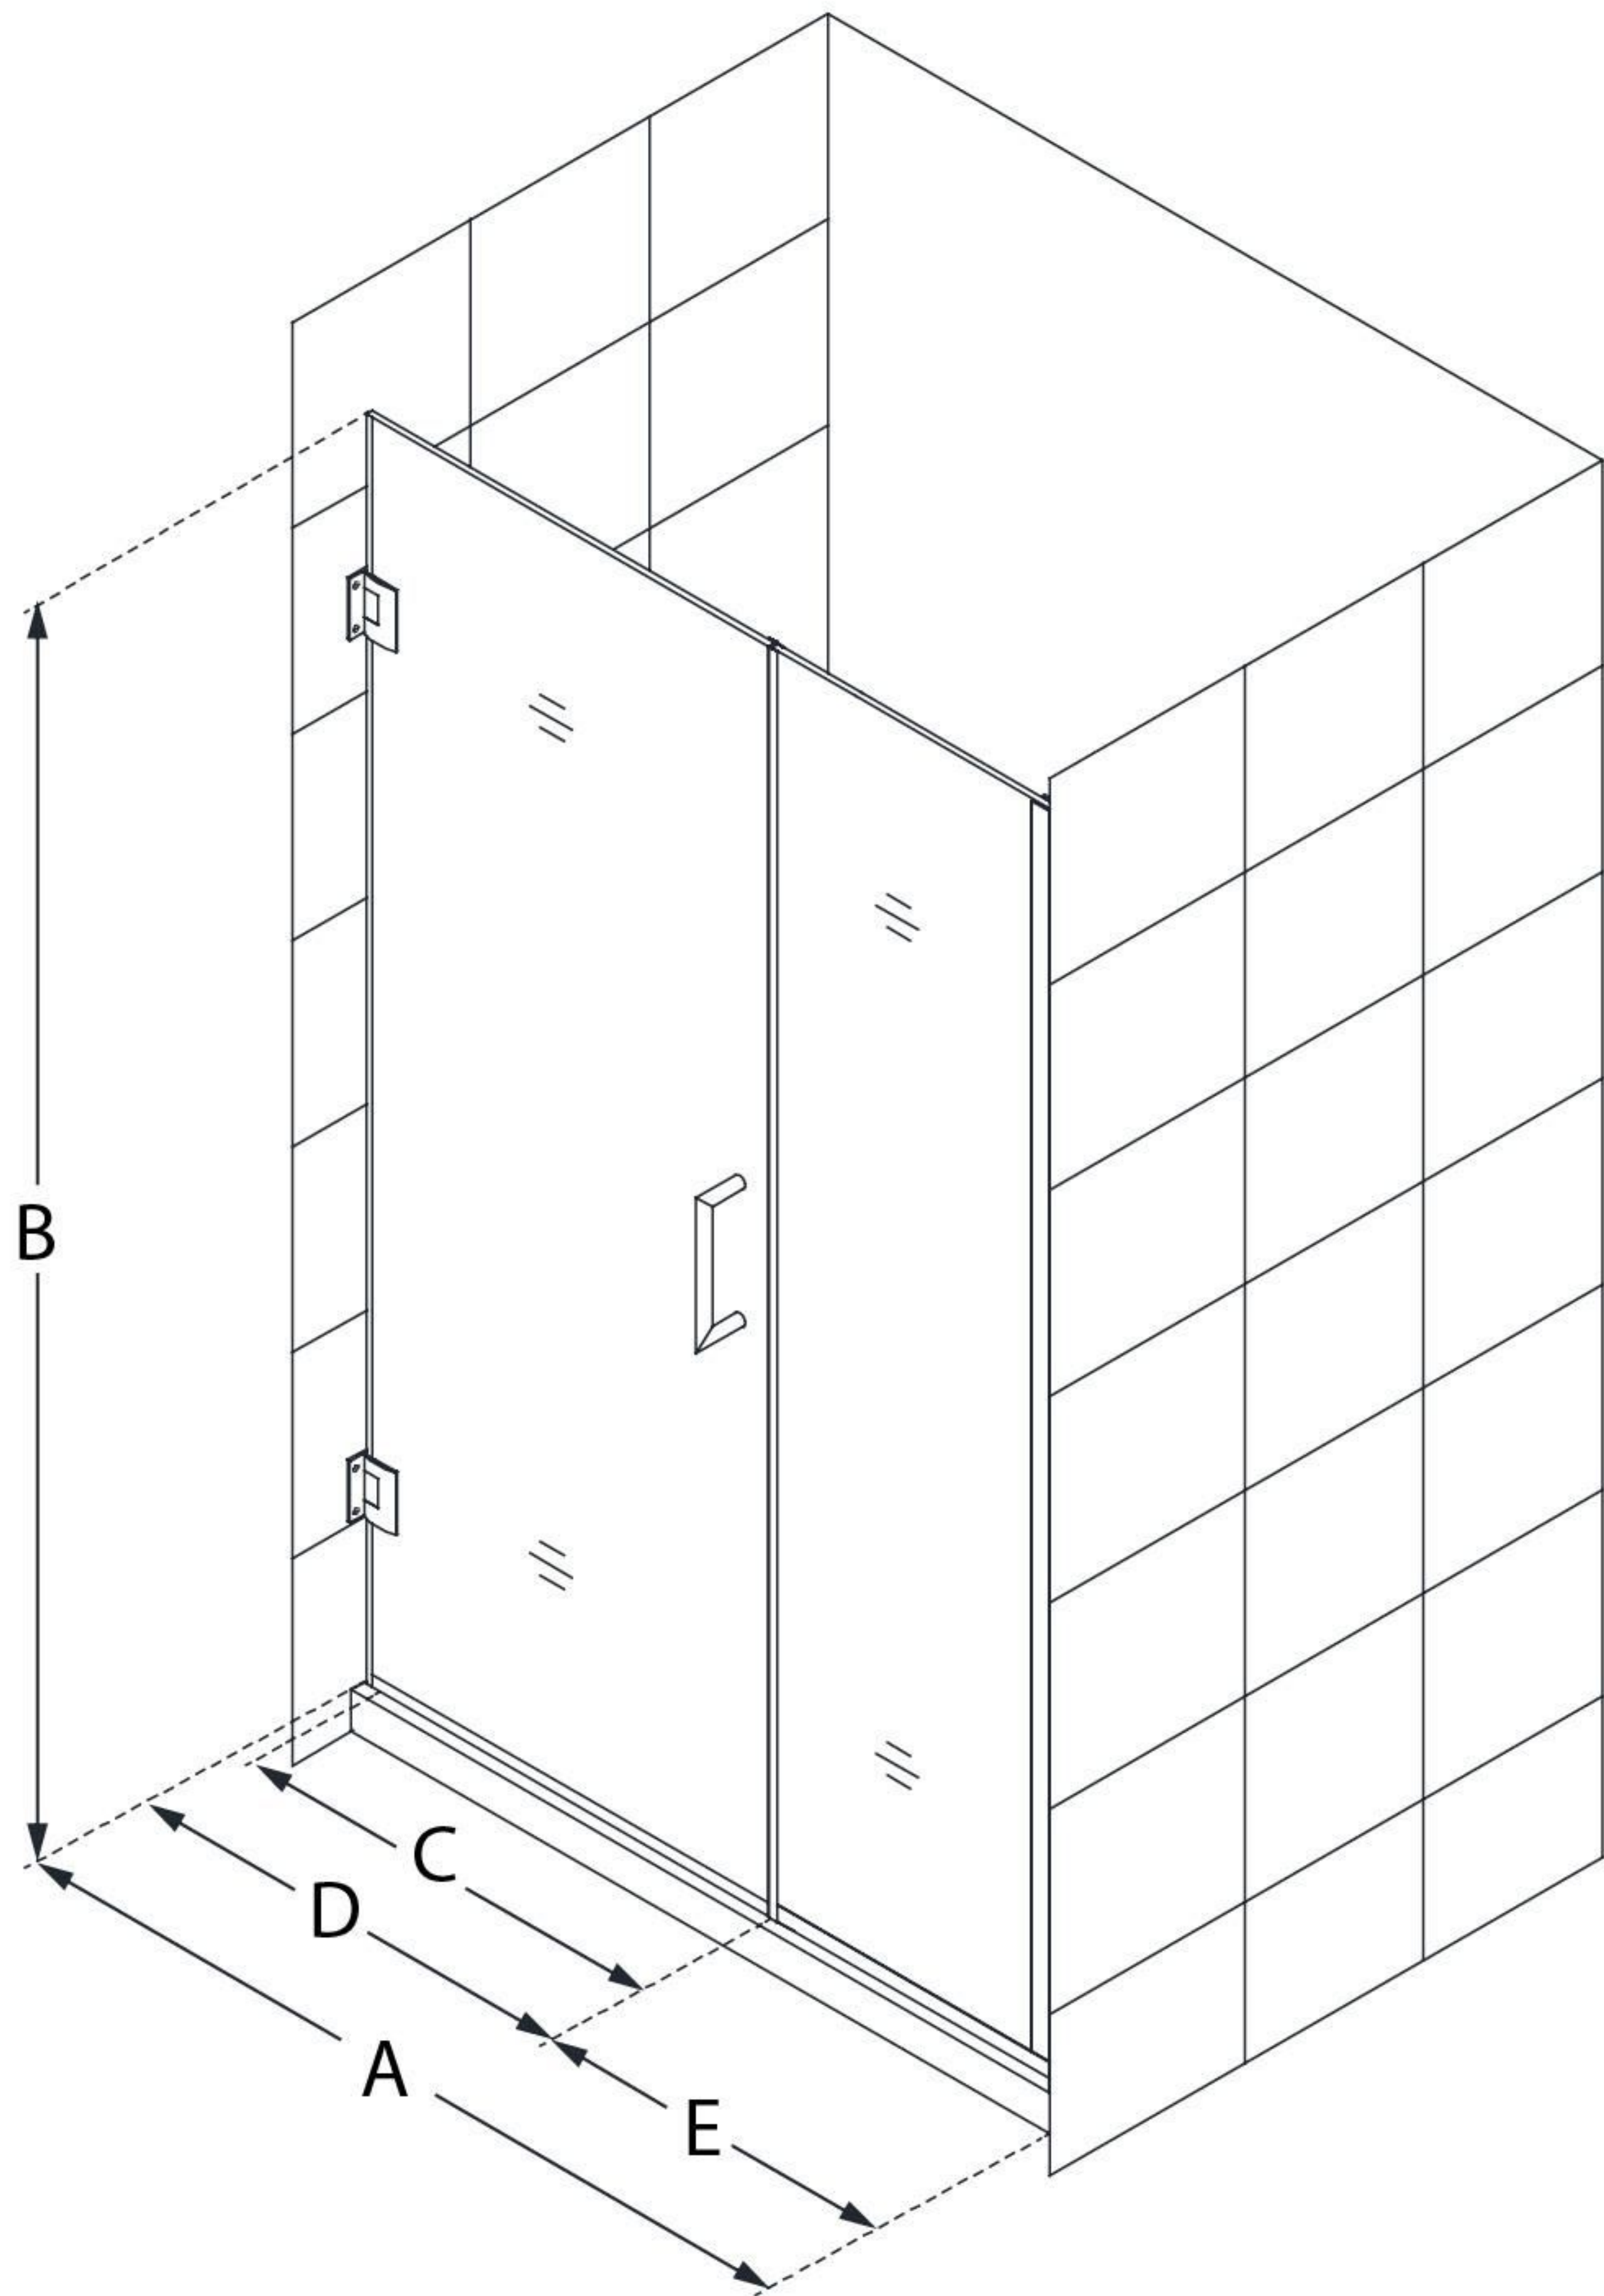

SHDR-245657210

UNIDOOR PLUS

DreamLine Unidoor Plus 56 1/2 -
57" W x 72" H Frameless Hinged
Shower Door, Clear Glass

SWING DOOR

CONFIGURATION DIMENSIONS:

A: 56 1/2 - 57"

MODEL WIDTH

B: 72"

MODEL HEIGHT

C: 25"

ACCESS WIDTH

D: 26"

DOOR WIDTH

E: 30 1/2"

INLINE PANEL WIDTH

DreamLine reserves the right to update or modify the hardware or materials pictured without prior notice for the purpose of product improvement and customer satisfaction.