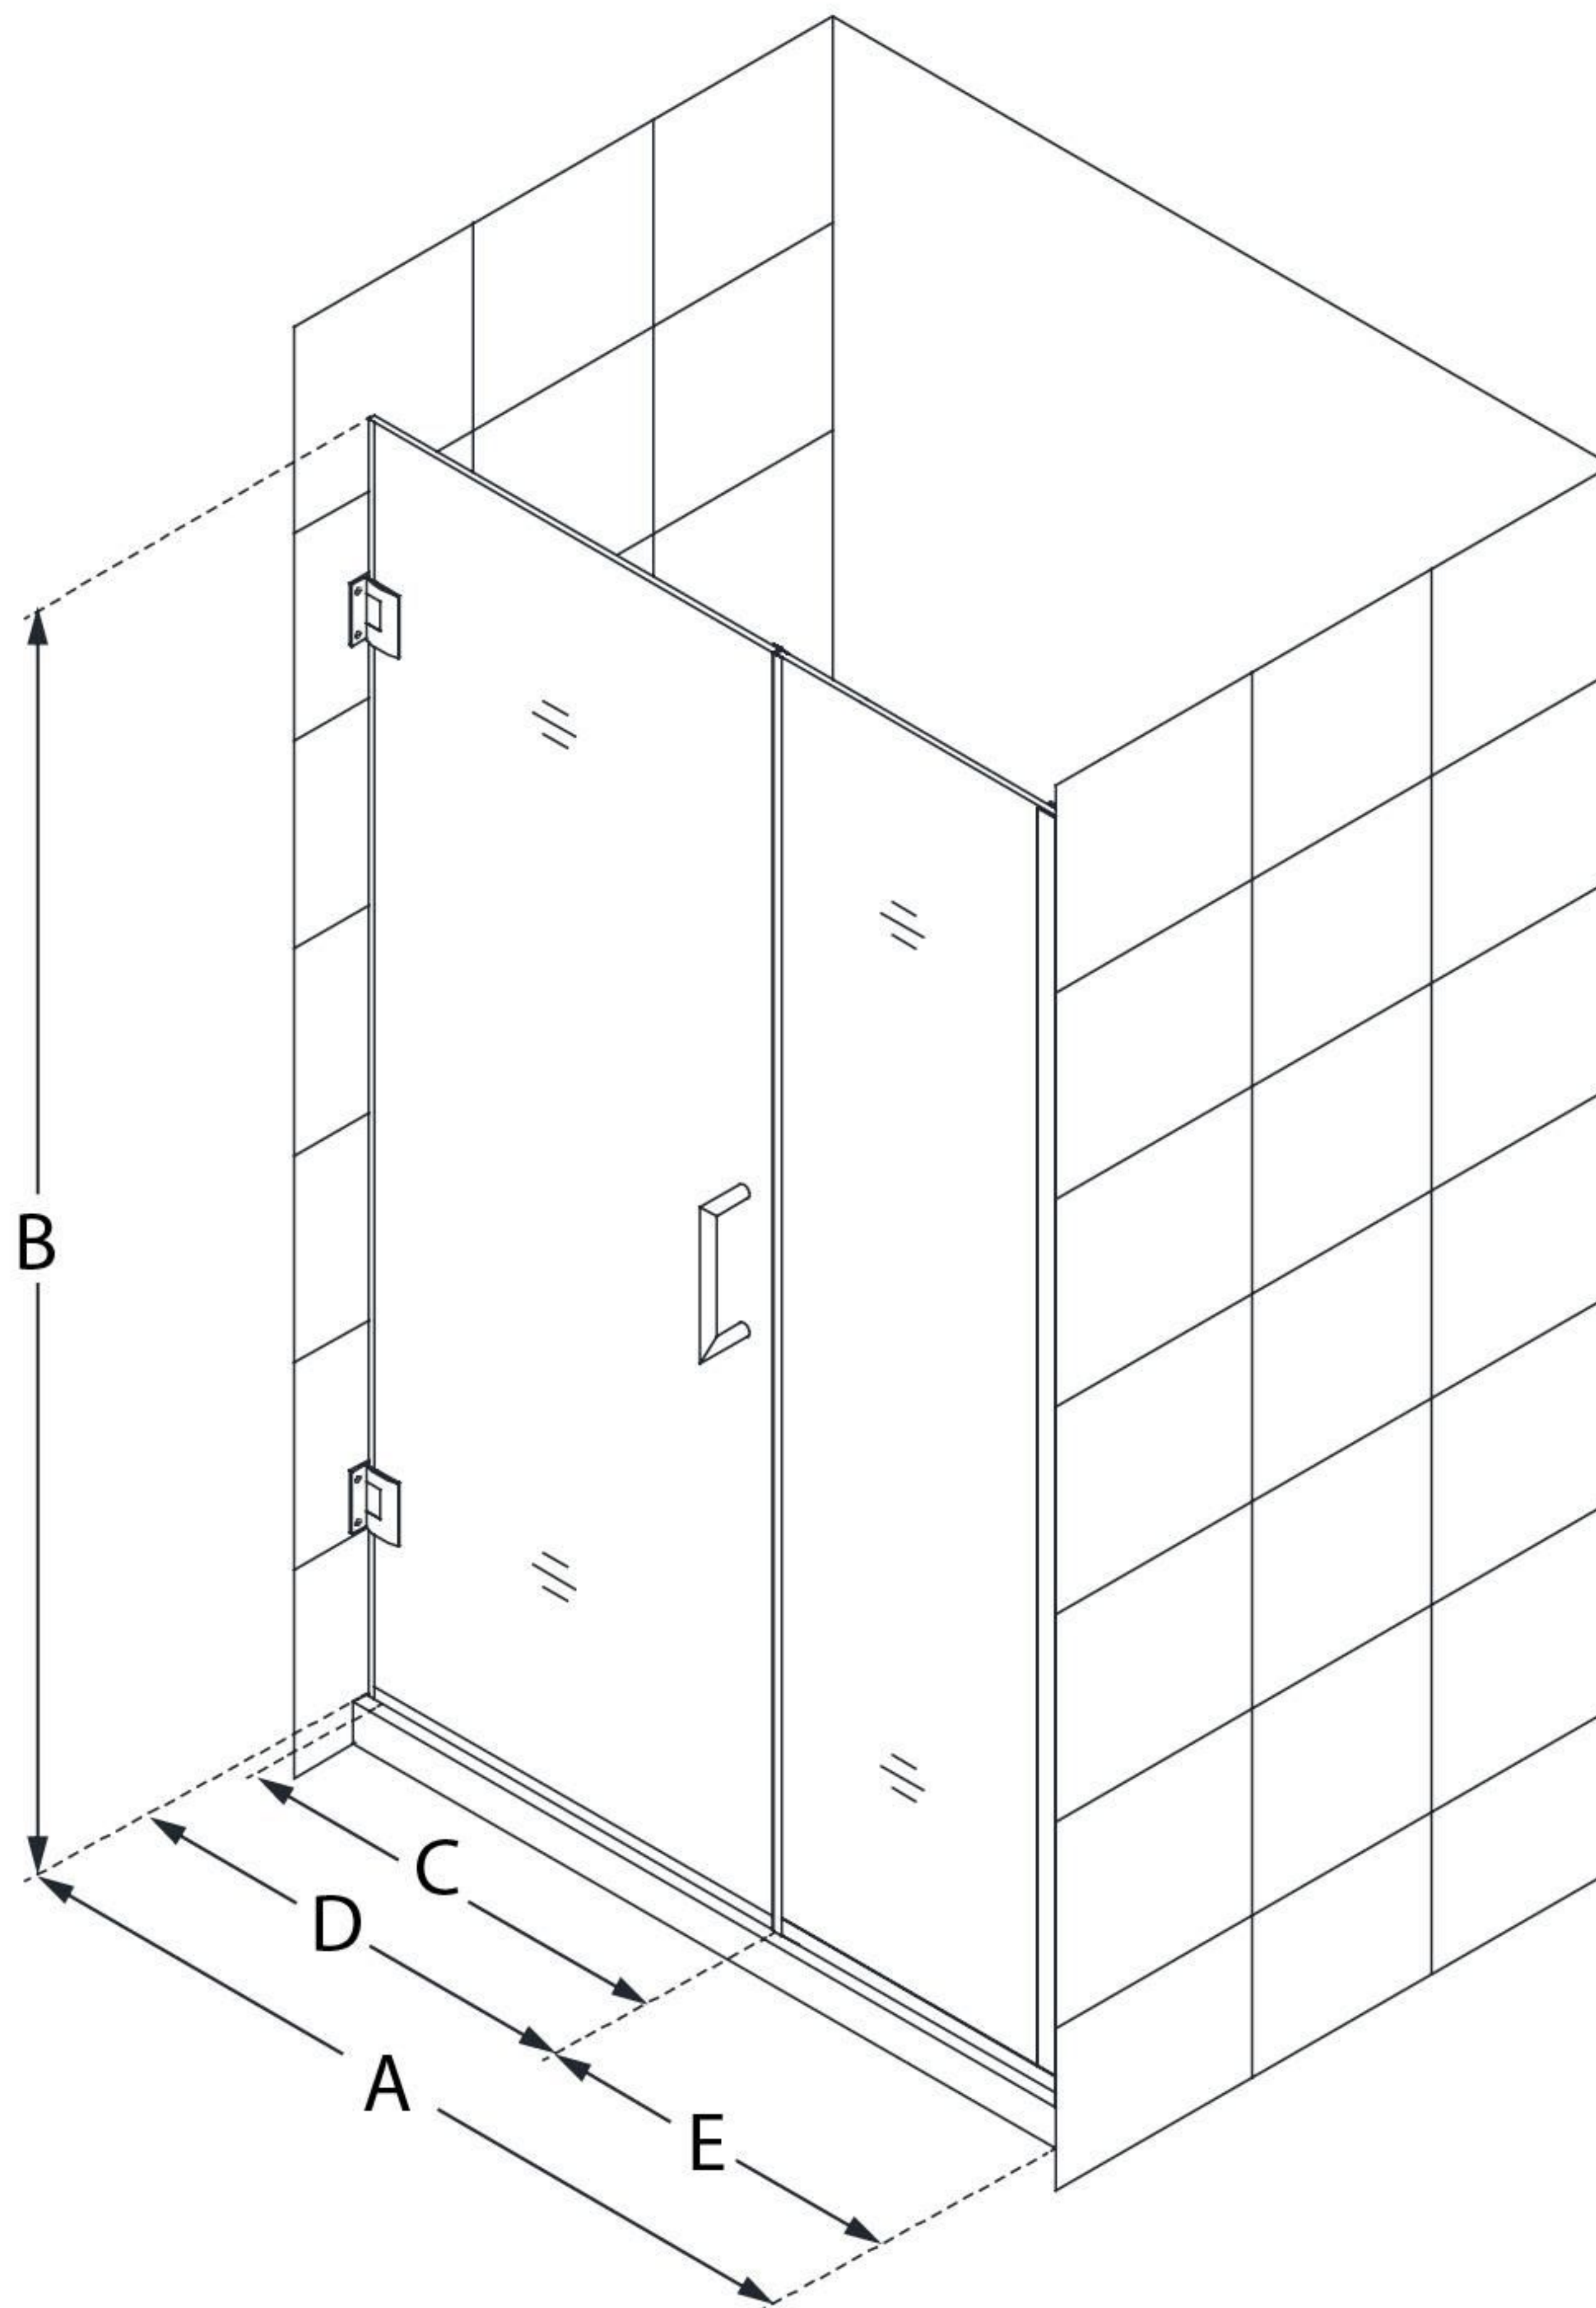

# UNIDOOR PLUS

DreamLine Unidoor Plus 56-56  
1/2" W x 72" H Frameless Hinged  
Shower Door, Clear Glass

**SWING DOOR**

## CONFIGURATION DIMENSIONS:

**A: 56 - 56 1/2"**

MODEL WIDTH

**B: 72"**

MODEL HEIGHT

**C: 25"**

ACCESS WIDTH

**D: 26"**

DOOR WIDTH

**E: 30"**

INLINE PANEL WIDTH

DreamLine reserves the right to update or modify the hardware or materials pictured without prior notice for the purpose of product improvement and customer satisfaction.