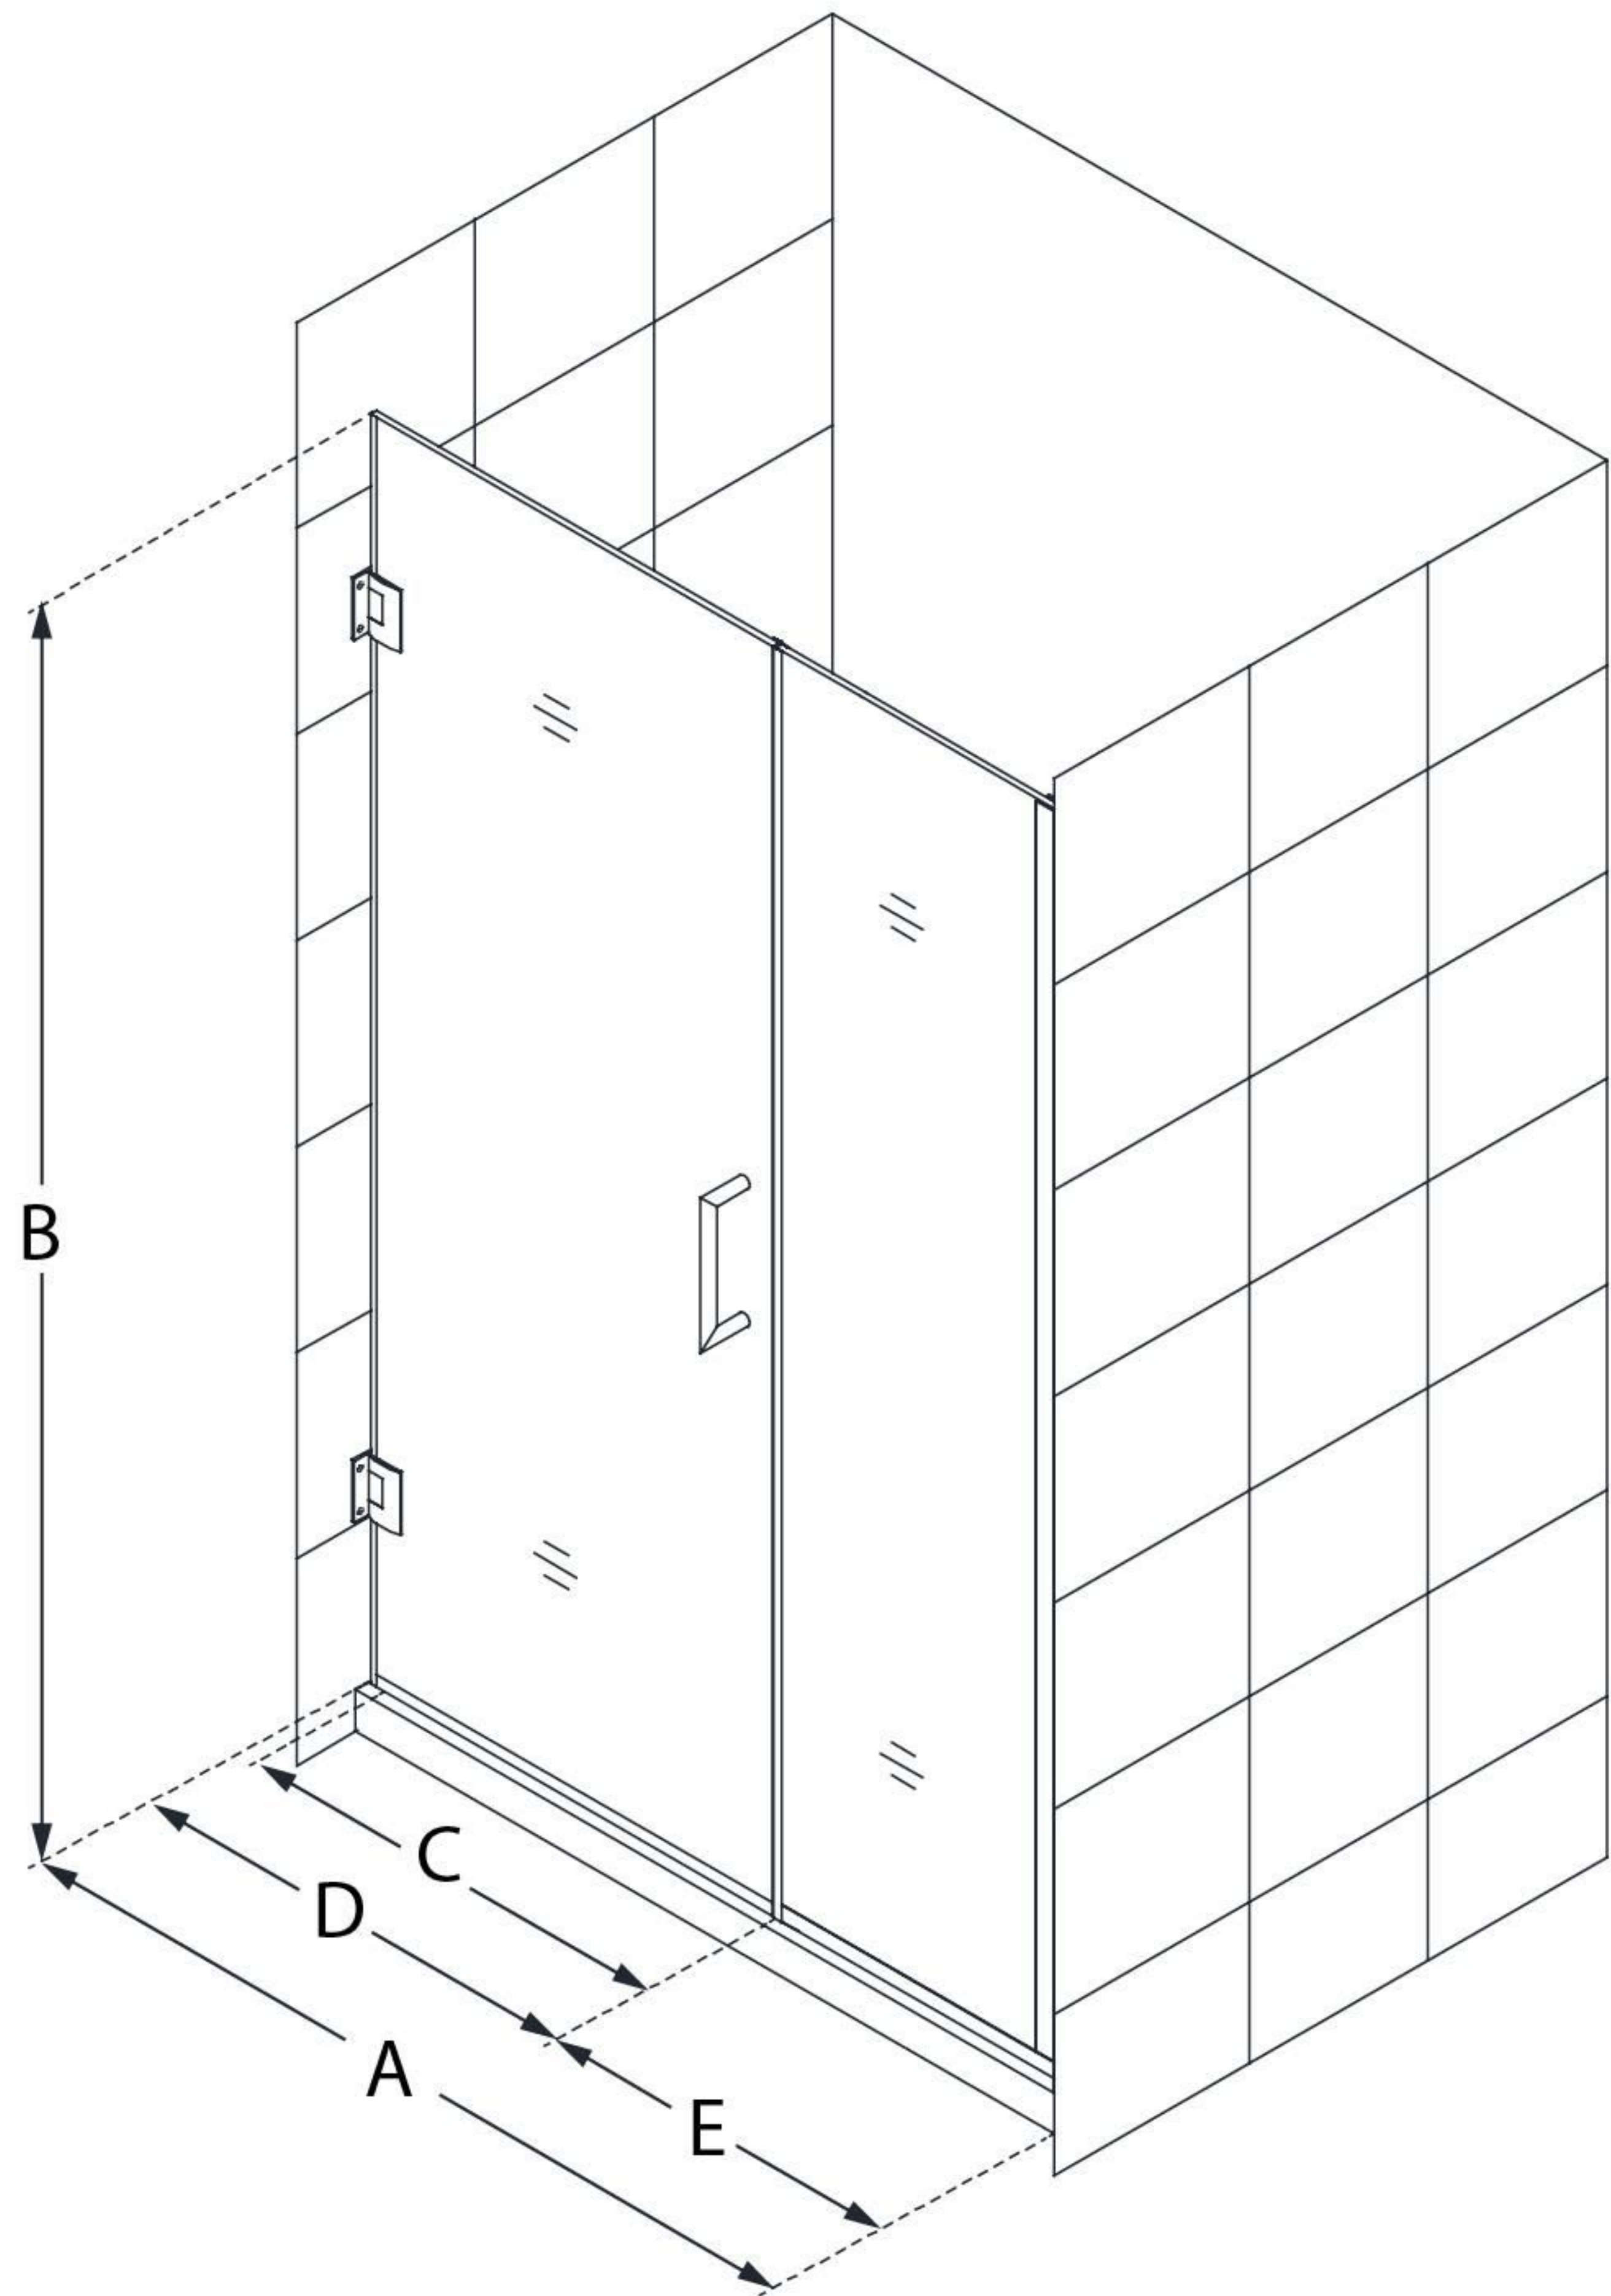

SHDR-245557210

UNIDOOR PLUS

DreamLine Unidoor Plus 55 1/2 -
56" W x 72" H Frameless Hinged
Shower Door, Clear Glass

SWING DOOR

CONFIGURATION DIMENSIONS:

A: 55 1/2 - 56"

MODEL WIDTH

B: 72"

MODEL HEIGHT

C: 24"

ACCESS WIDTH

D: 25"

DOOR WIDTH

E: 30 1/2"

INLINE PANEL WIDTH

DreamLine reserves the right to update or modify the hardware or materials pictured without prior notice for the purpose of product improvement and customer satisfaction.