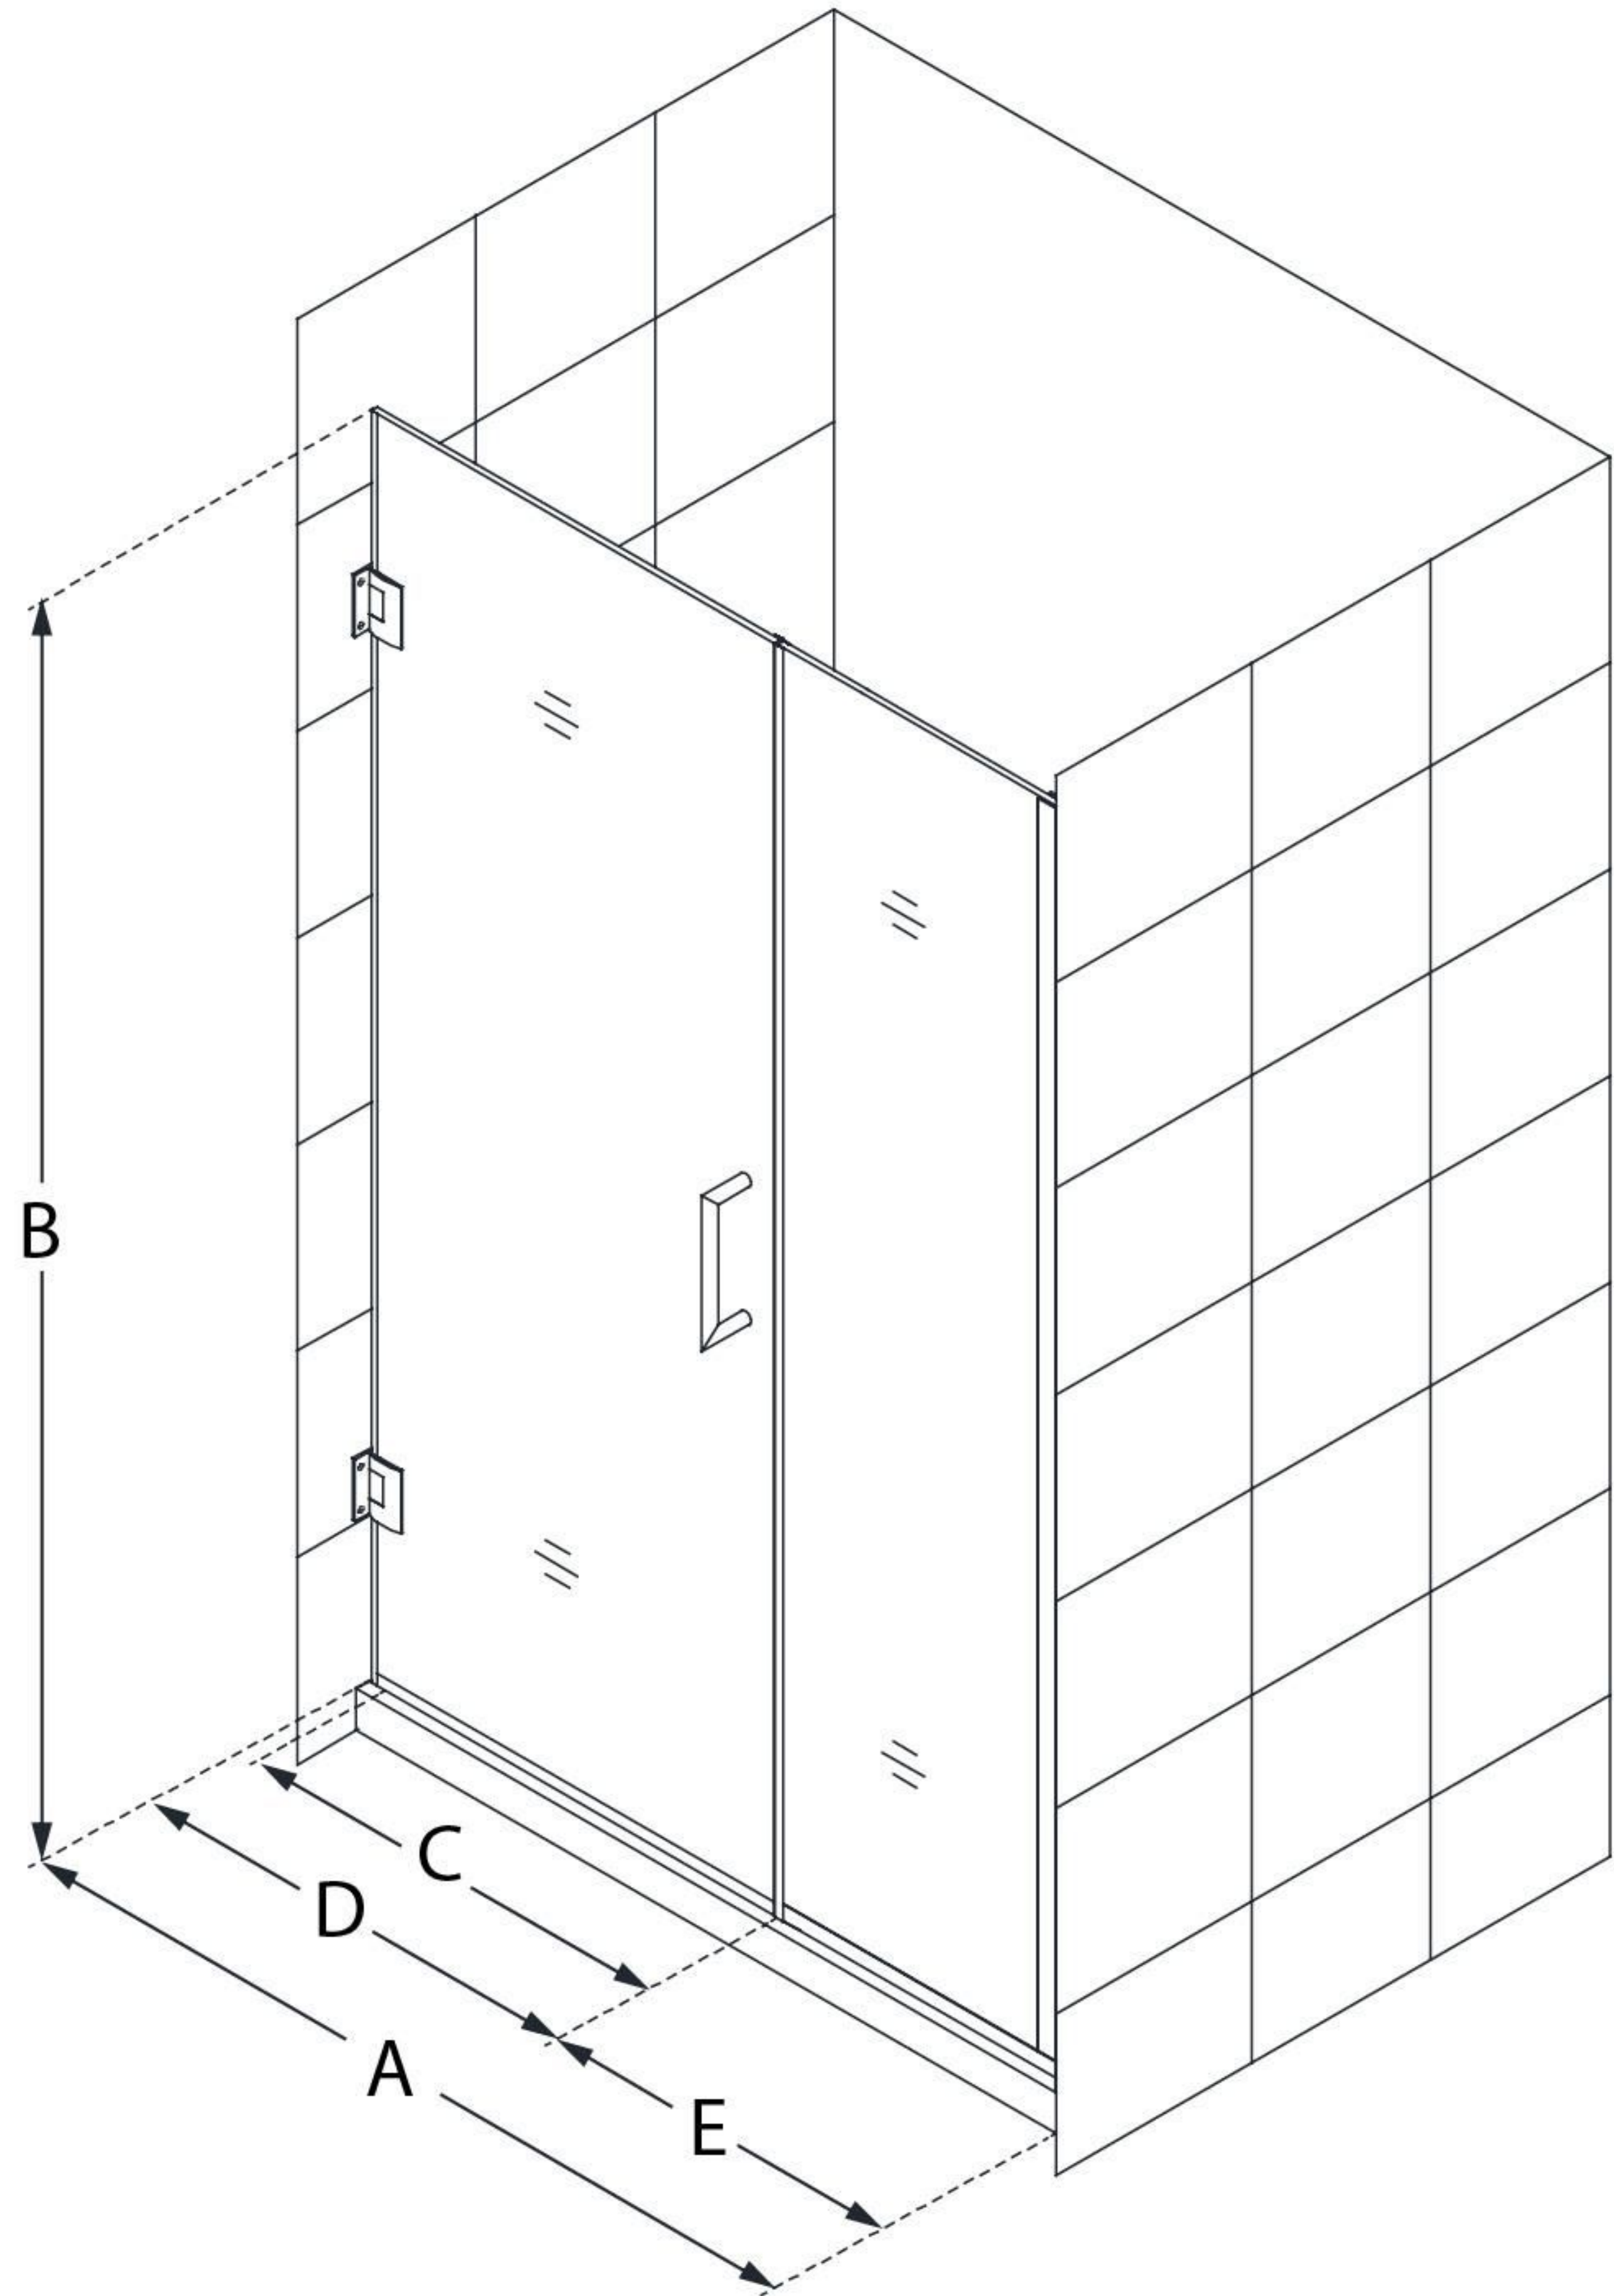

# UNIDOOR PLUS

DreamLine Unidoor Plus 55-55  
1/2" W x 72" H Frameless Hinged  
Shower Door, Clear Glass

**SWING DOOR**

## CONFIGURATION DIMENSIONS:

**A: 55 - 55 1/2"**

MODEL WIDTH

**B: 72"**

MODEL HEIGHT

**C: 24"**

ACCESS WIDTH

**D: 25"**

DOOR WIDTH

**E: 30"**

INLINE PANEL WIDTH

DreamLine reserves the right to update or modify the hardware or materials pictured without prior notice for the purpose of product improvement and customer satisfaction.