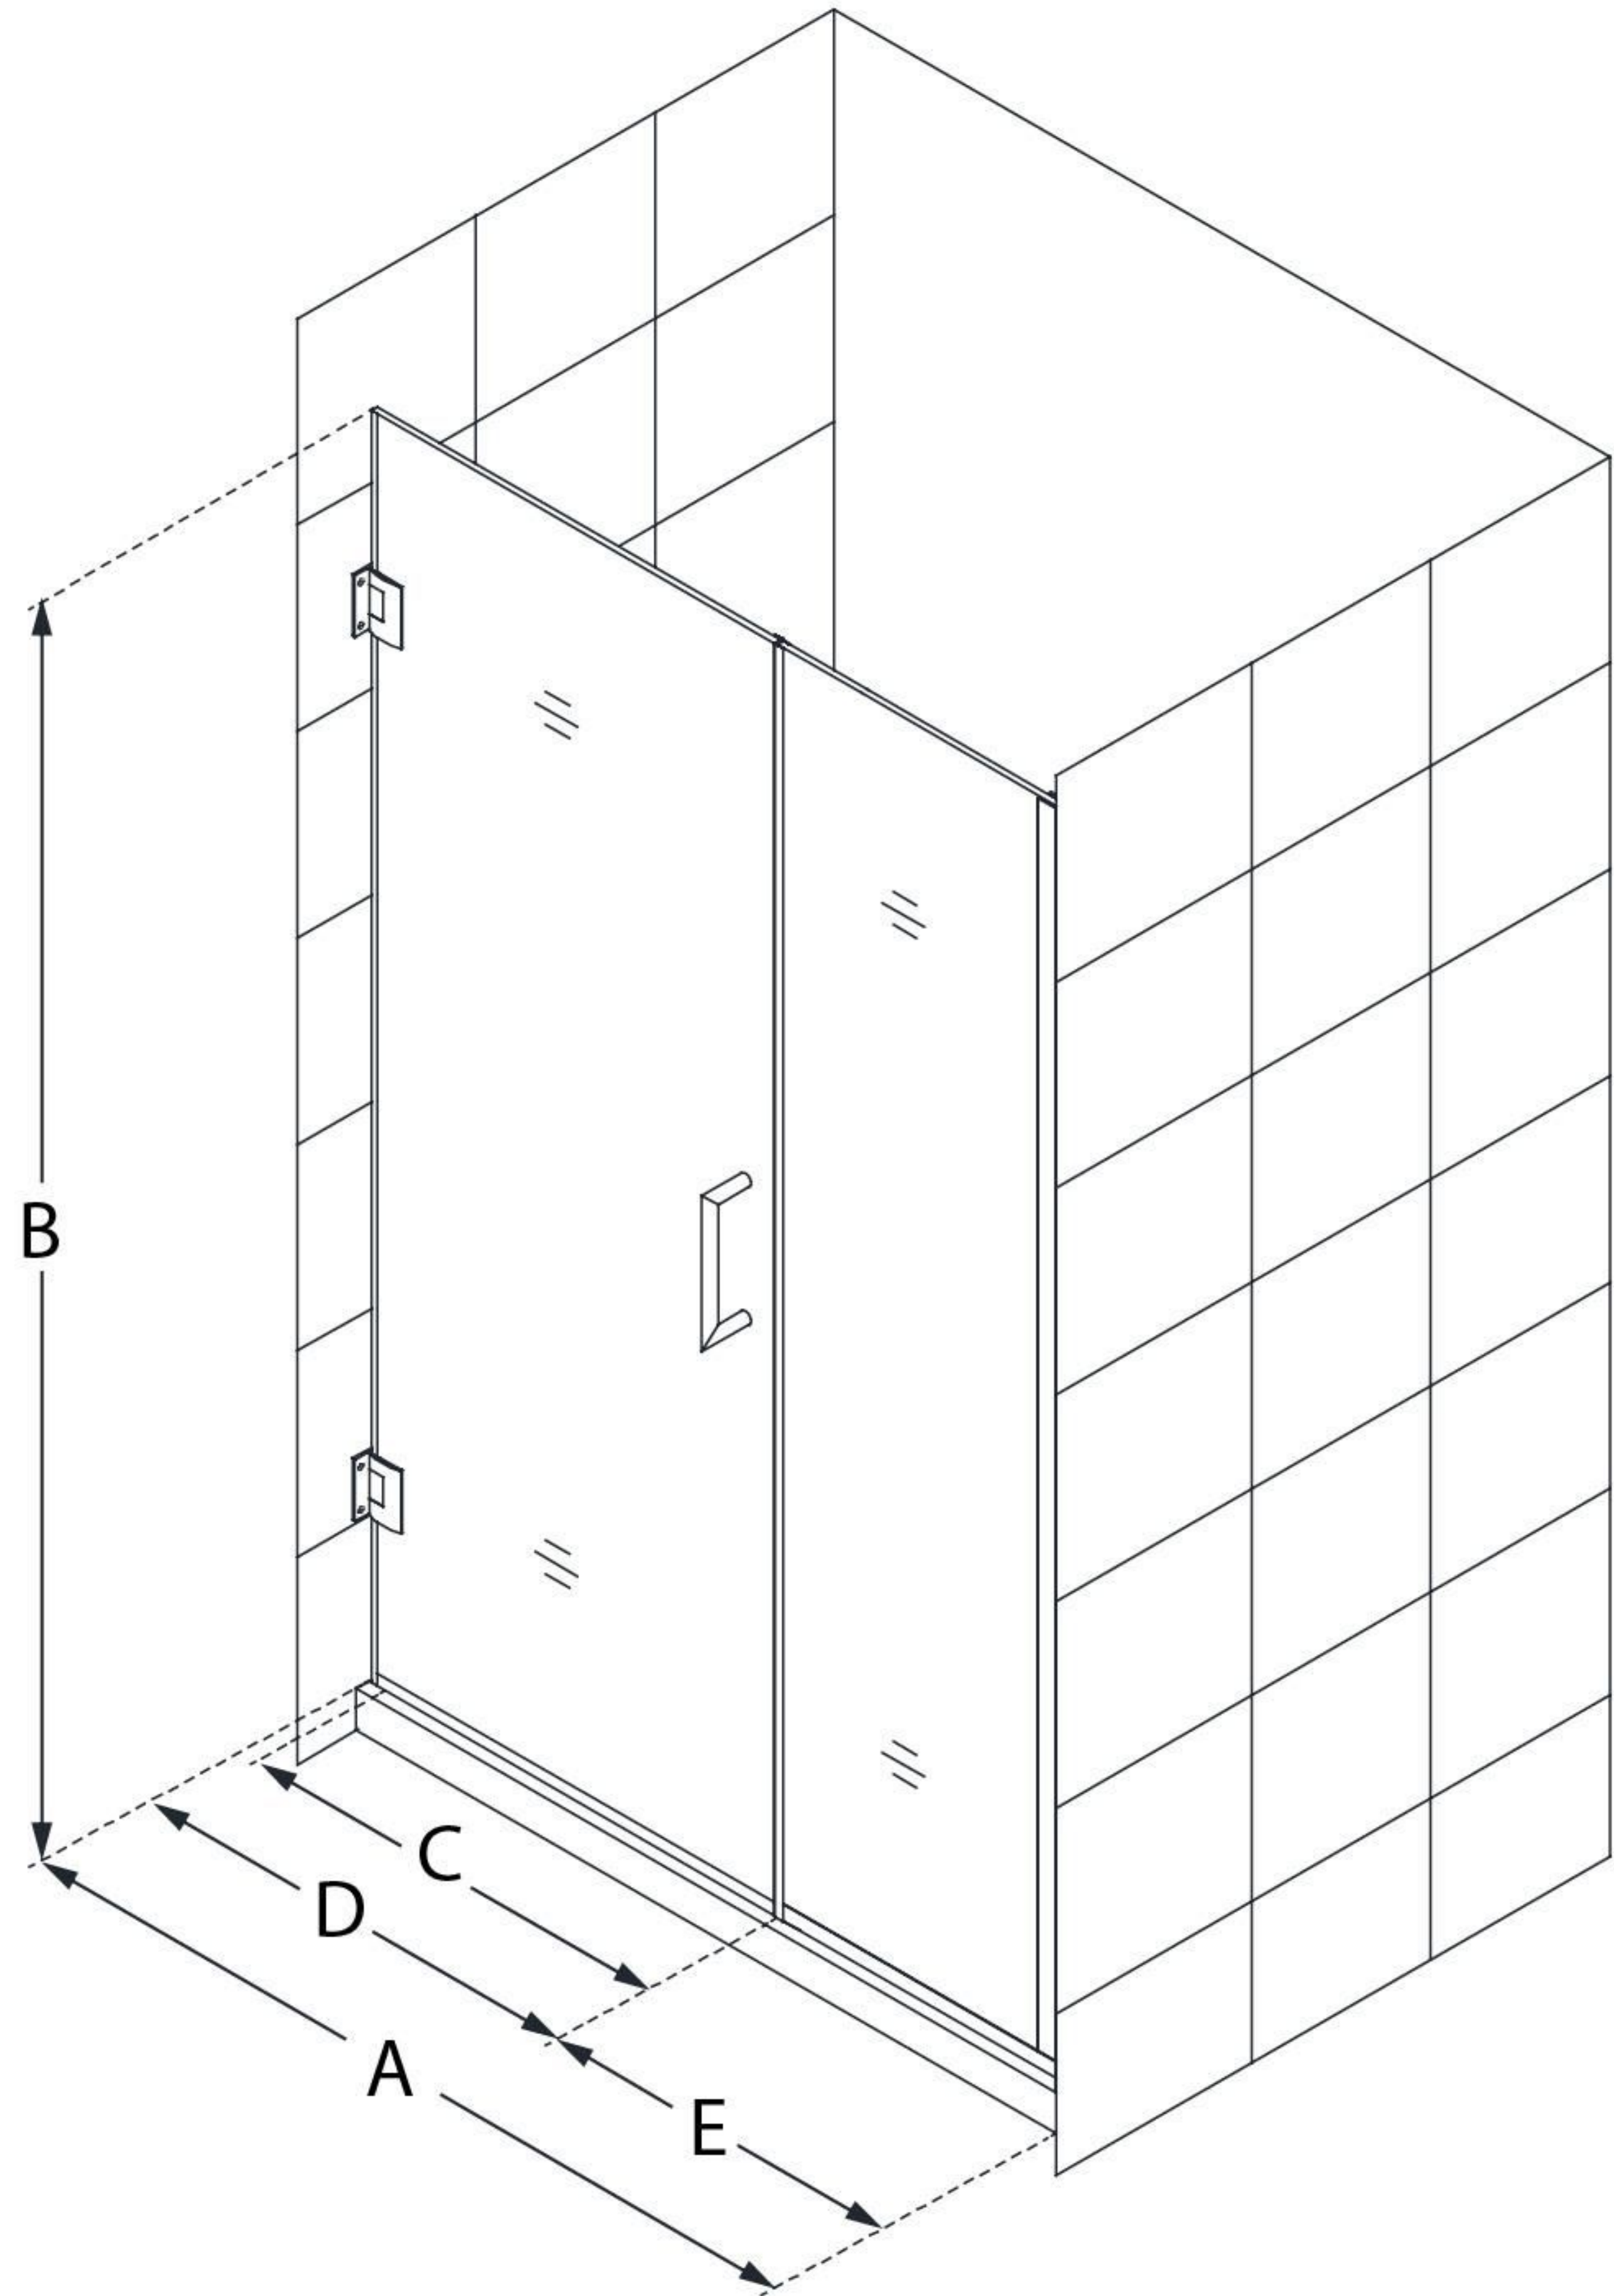

# UNIDOOR PLUS

DreamLine Unidoor Plus 54 1/2 -  
55" W x 72" H Frameless Hinged  
Shower Door, Clear Glass

**SWING DOOR**

## CONFIGURATION DIMENSIONS:

**A: 54 1/2 - 55"**

MODEL WIDTH

**B: 72"**

MODEL HEIGHT

**C: 23"**

ACCESS WIDTH

**D: 24"**

DOOR WIDTH

**E: 30 1/2"**

INLINE PANEL WIDTH

DreamLine reserves the right to update or modify the hardware or materials pictured without prior notice for the purpose of product improvement and customer satisfaction.