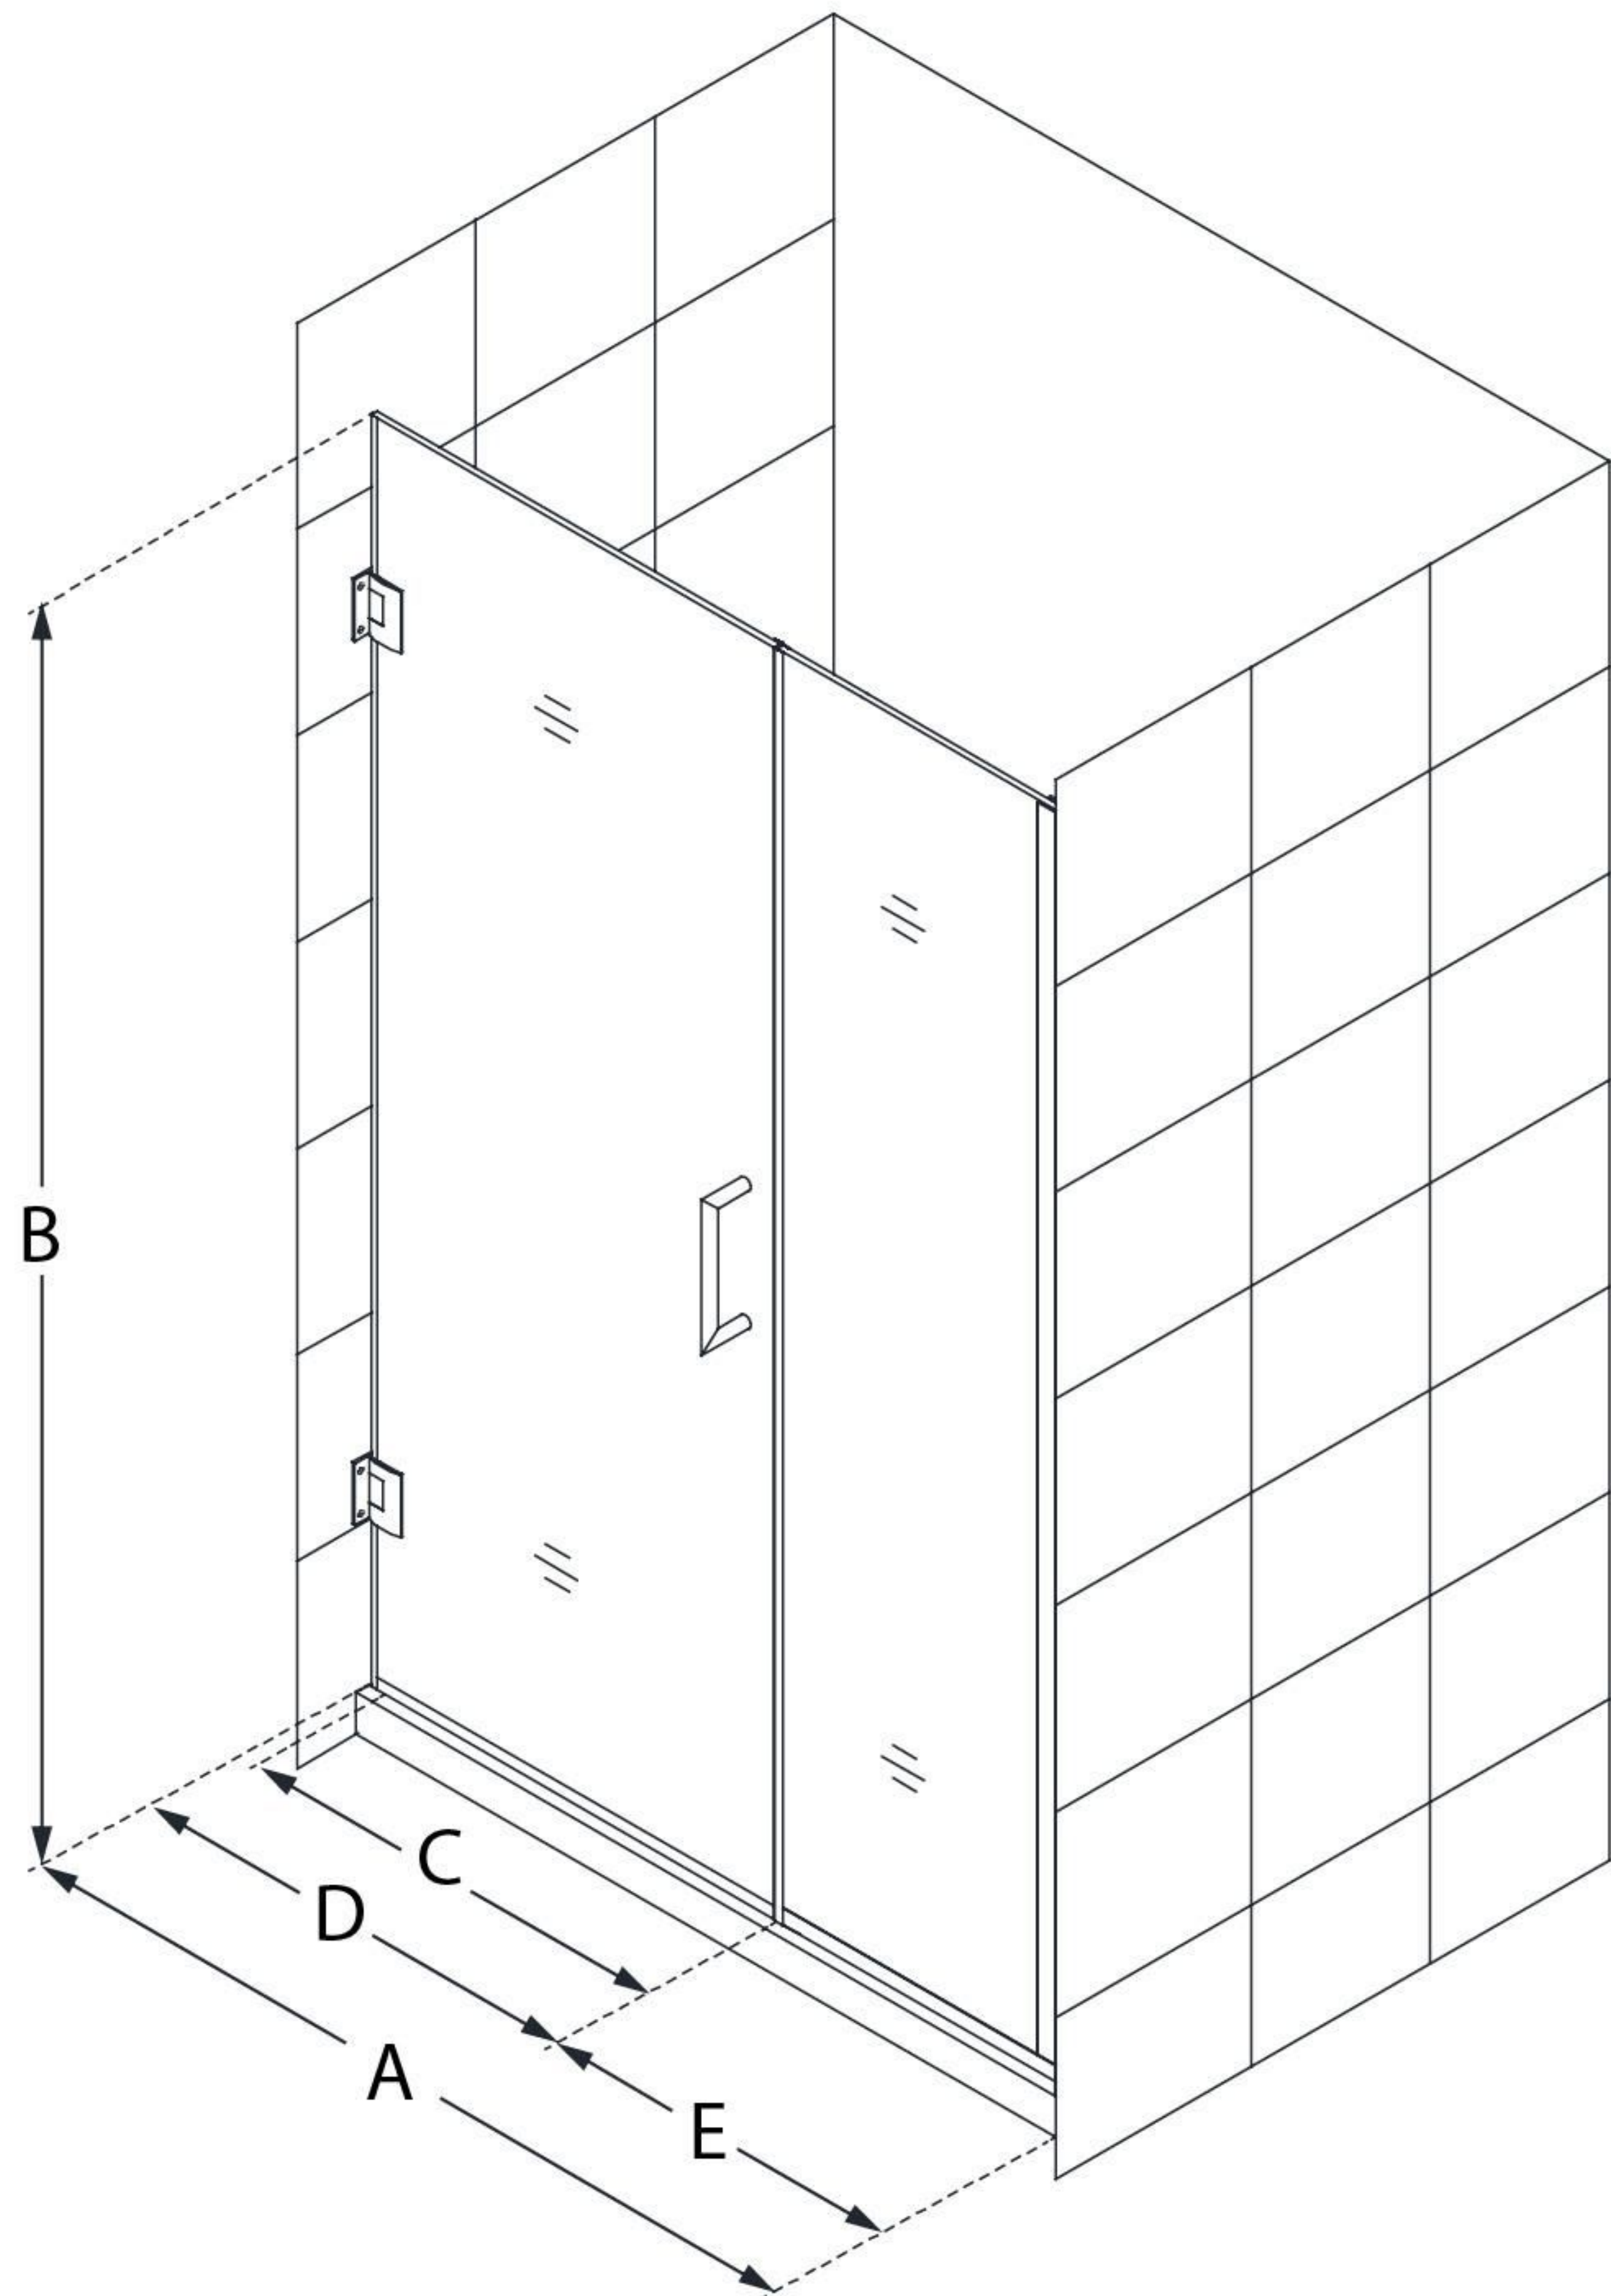

SHDR-245407210

UNIDOOR PLUS

DreamLine Unidoor Plus 54-54
1/2" W x 72" H Frameless Hinged
Shower Door, Clear Glass

SWING DOOR

CONFIGURATION DIMENSIONS:

A: 54 - 54 1/2"

MODEL WIDTH

B: 72"

MODEL HEIGHT

C: 23"

ACCESS WIDTH

D: 24"

DOOR WIDTH

E: 30"

INLINE PANEL WIDTH

DreamLine reserves the right to update or modify the hardware or materials pictured without prior notice for the purpose of product improvement and customer satisfaction.