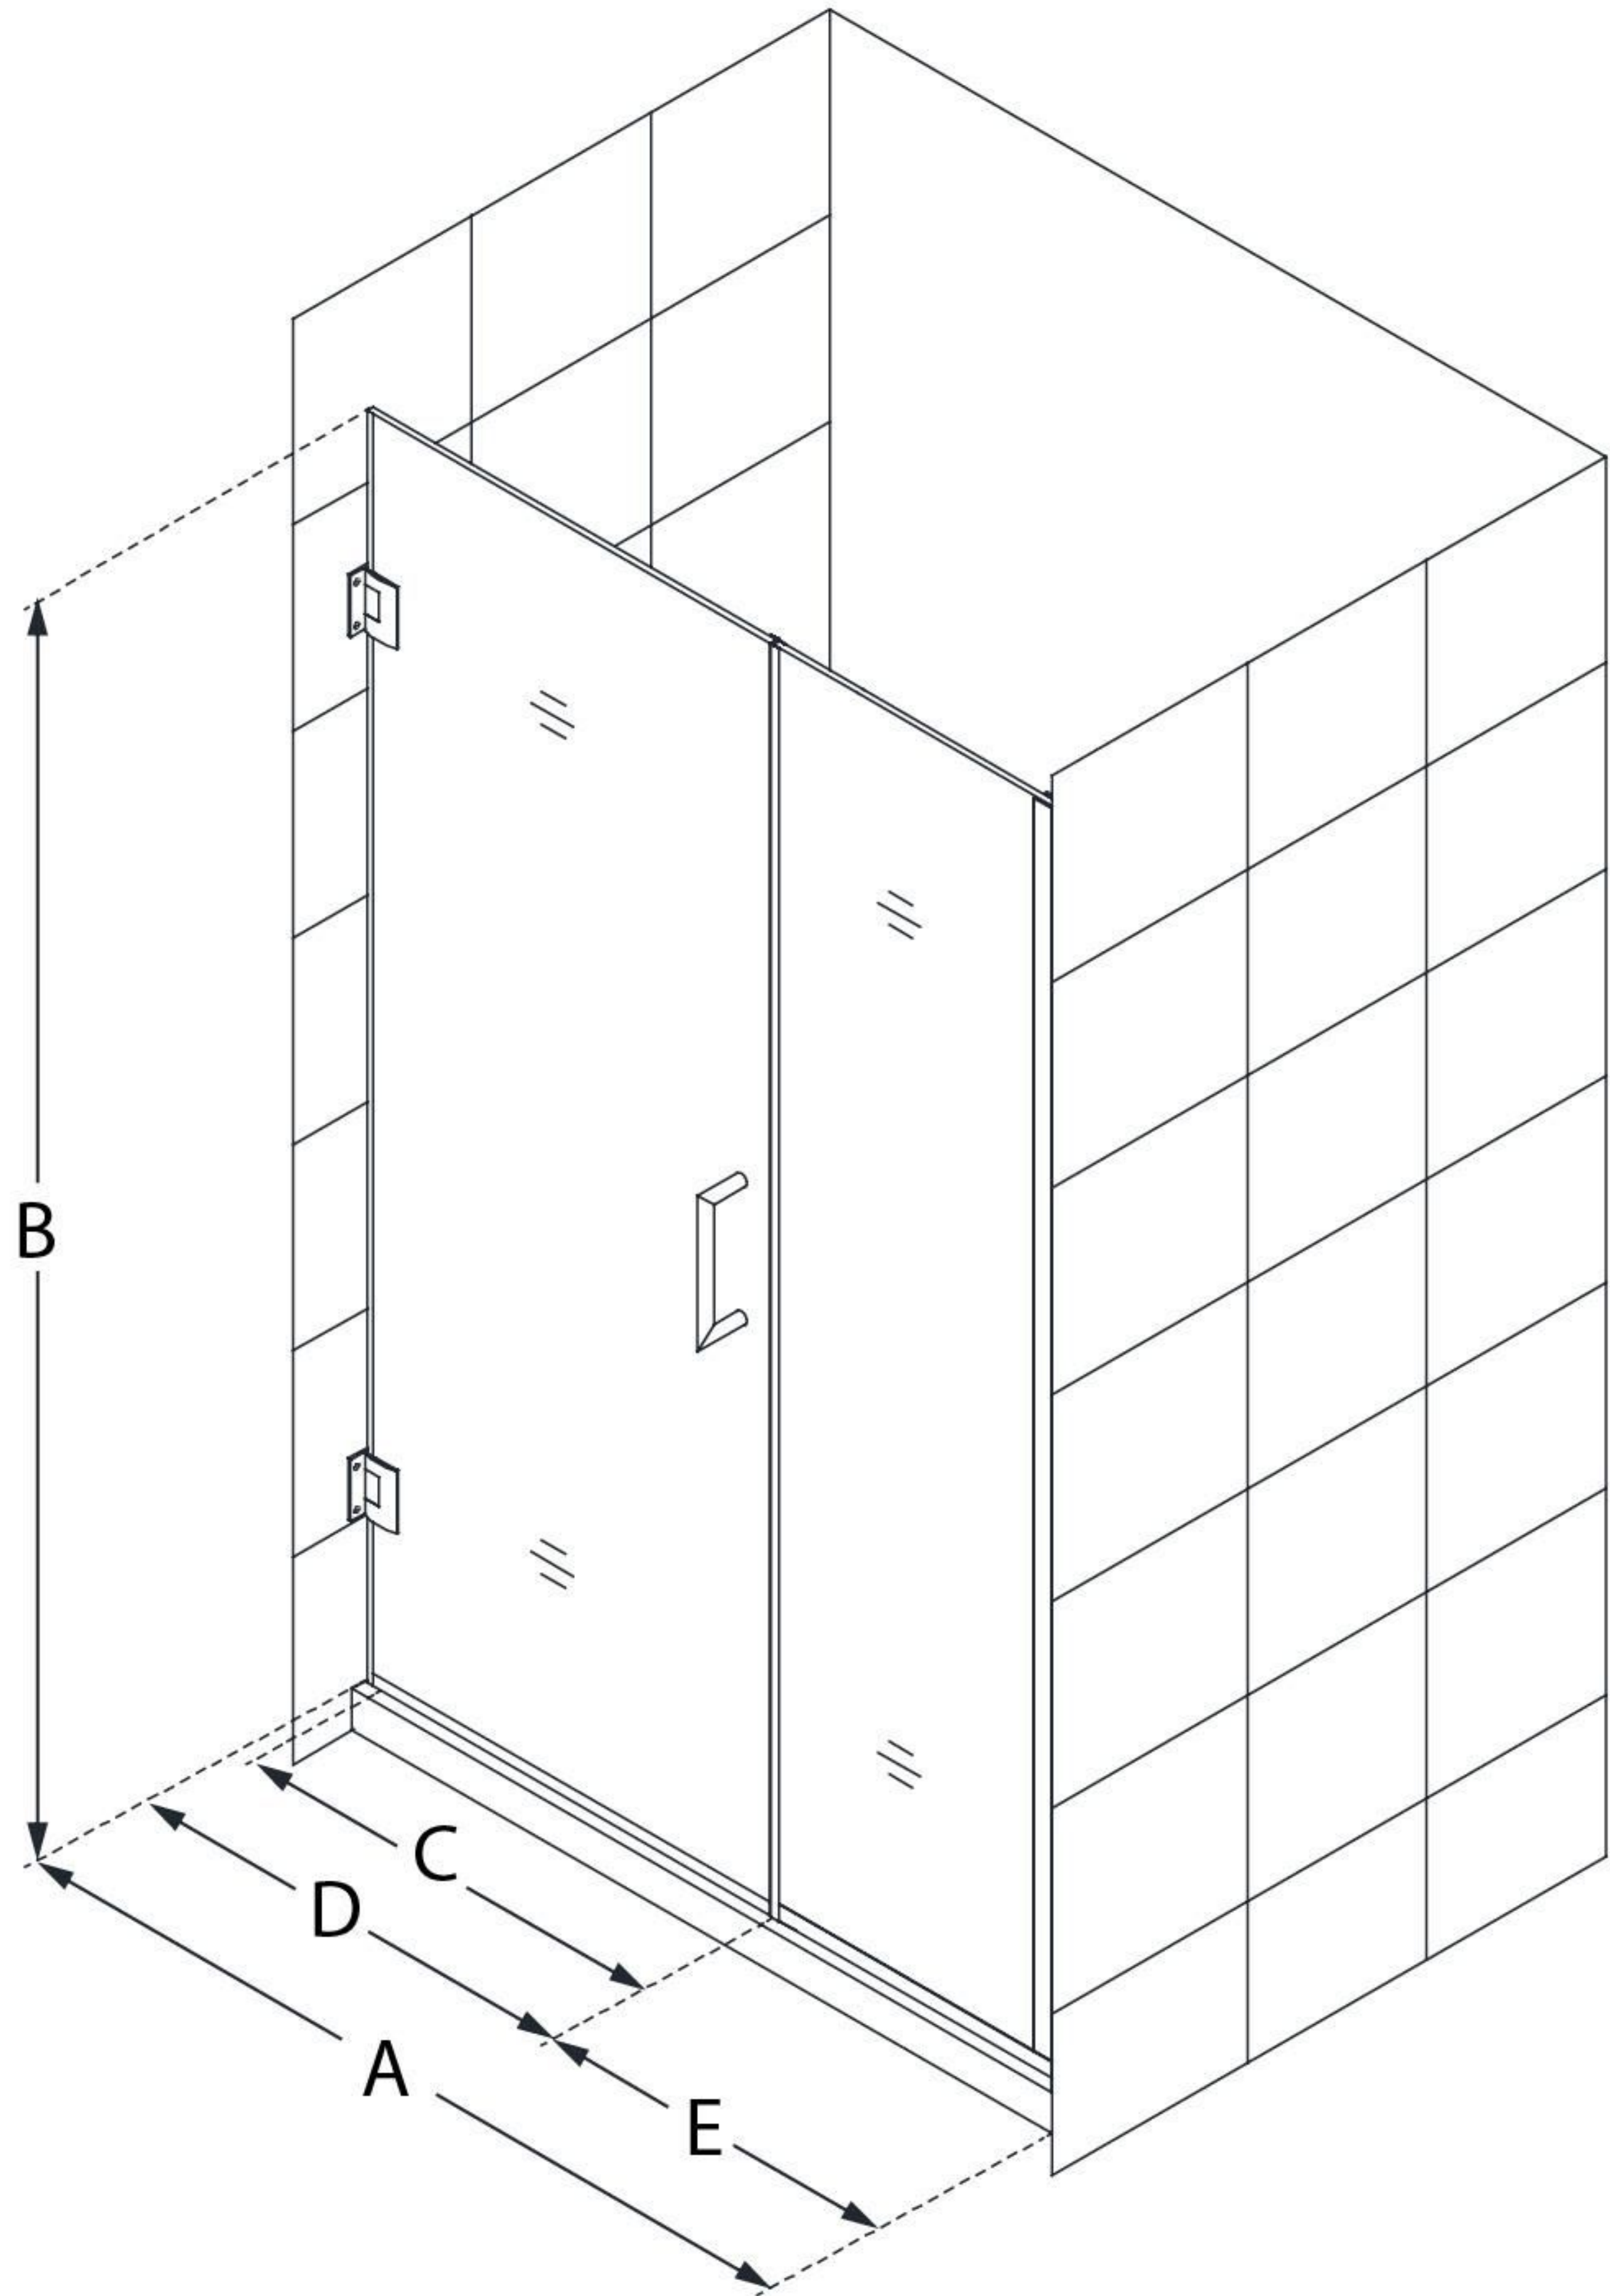

SHDR-245357210

UNIDOOR PLUS

DreamLine Unidoor Plus 53 1/2 -
54" W x 72" H Frameless Hinged
Shower Door, Clear Glass

SWING DOOR

CONFIGURATION DIMENSIONS:

A: 53 1/2 - 54"

MODEL WIDTH

B: 72"

MODEL HEIGHT

C: 22"

ACCESS WIDTH

D: 23"

DOOR WIDTH

E: 30 1/2"

INLINE PANEL WIDTH

DreamLine reserves the right to update or modify the hardware or materials pictured without prior notice for the purpose of product improvement and customer satisfaction.