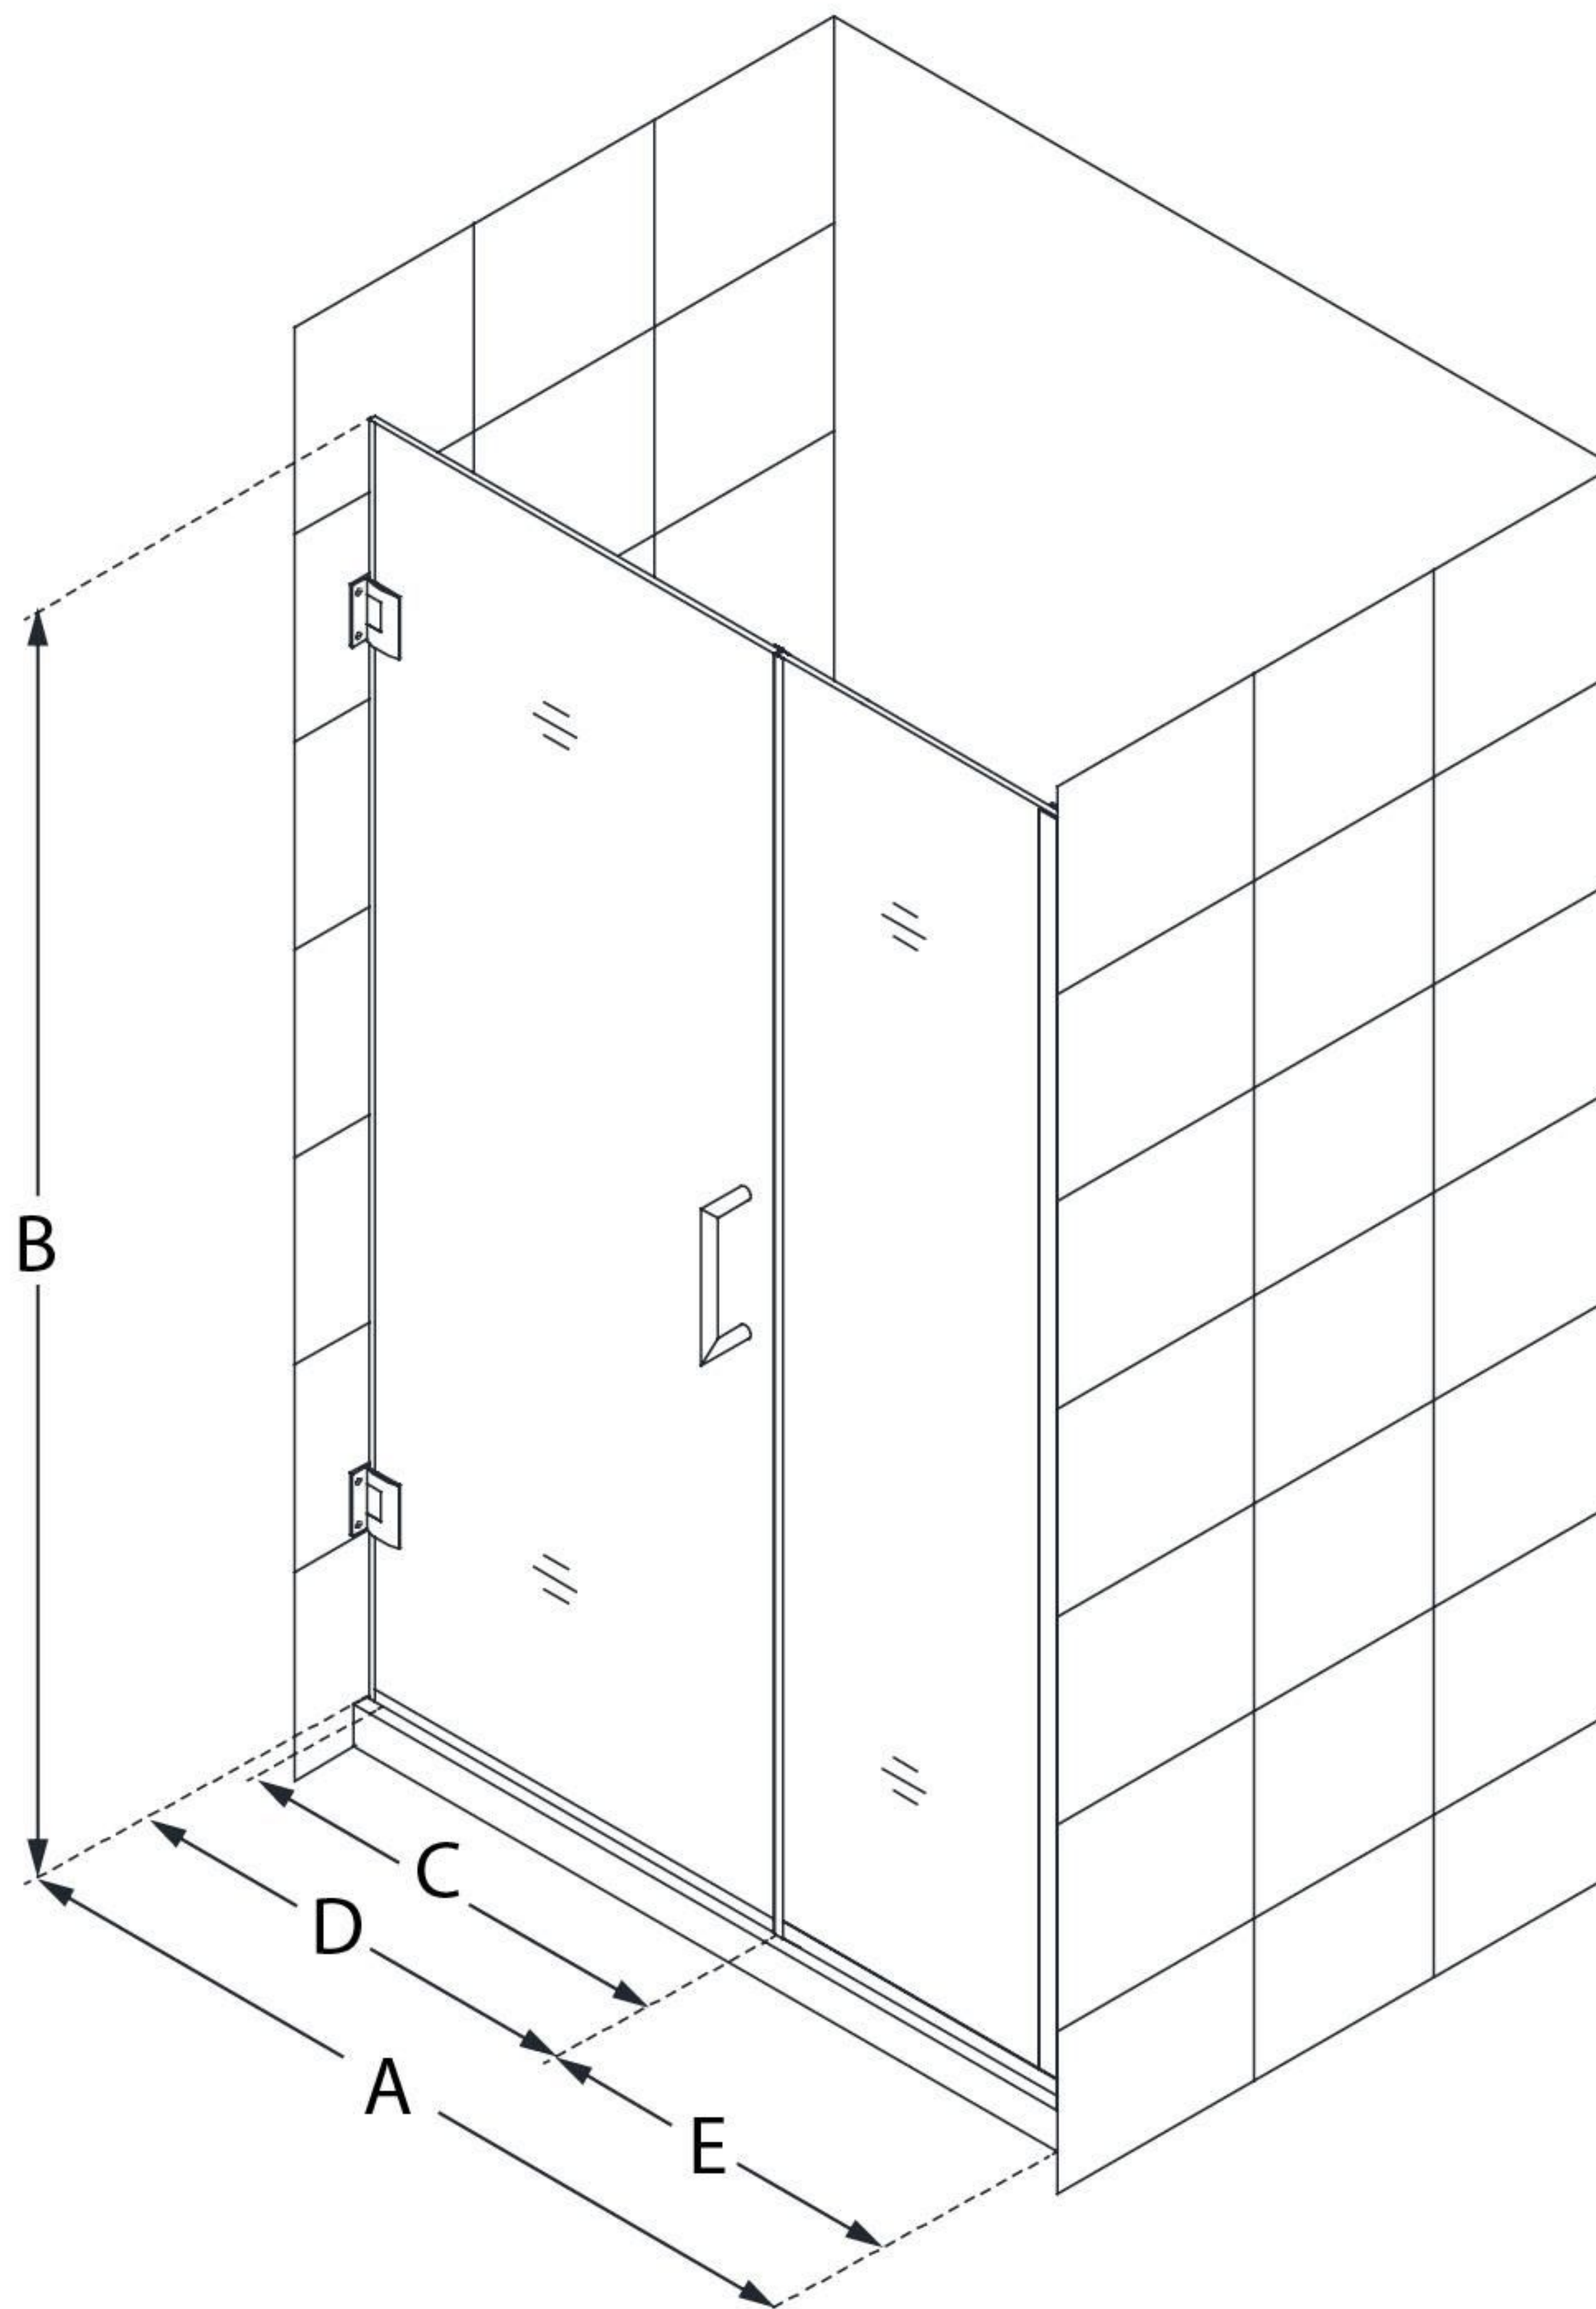

SHDR-245307210

UNIDOOR PLUS

DreamLine Unidoor Plus 53-53
1/2" W x 72" H Frameless Hinged
Shower Door, Clear Glass

SWING DOOR

CONFIGURATION DIMENSIONS:

A: 53 - 53 1/2"

MODEL WIDTH

B: 72"

MODEL HEIGHT

C: 22"

ACCESS WIDTH

D: 23"

DOOR WIDTH

E: 30"

INLINE PANEL WIDTH

DreamLine reserves the right to update or modify the hardware or materials pictured without prior notice for the purpose of product improvement and customer satisfaction.