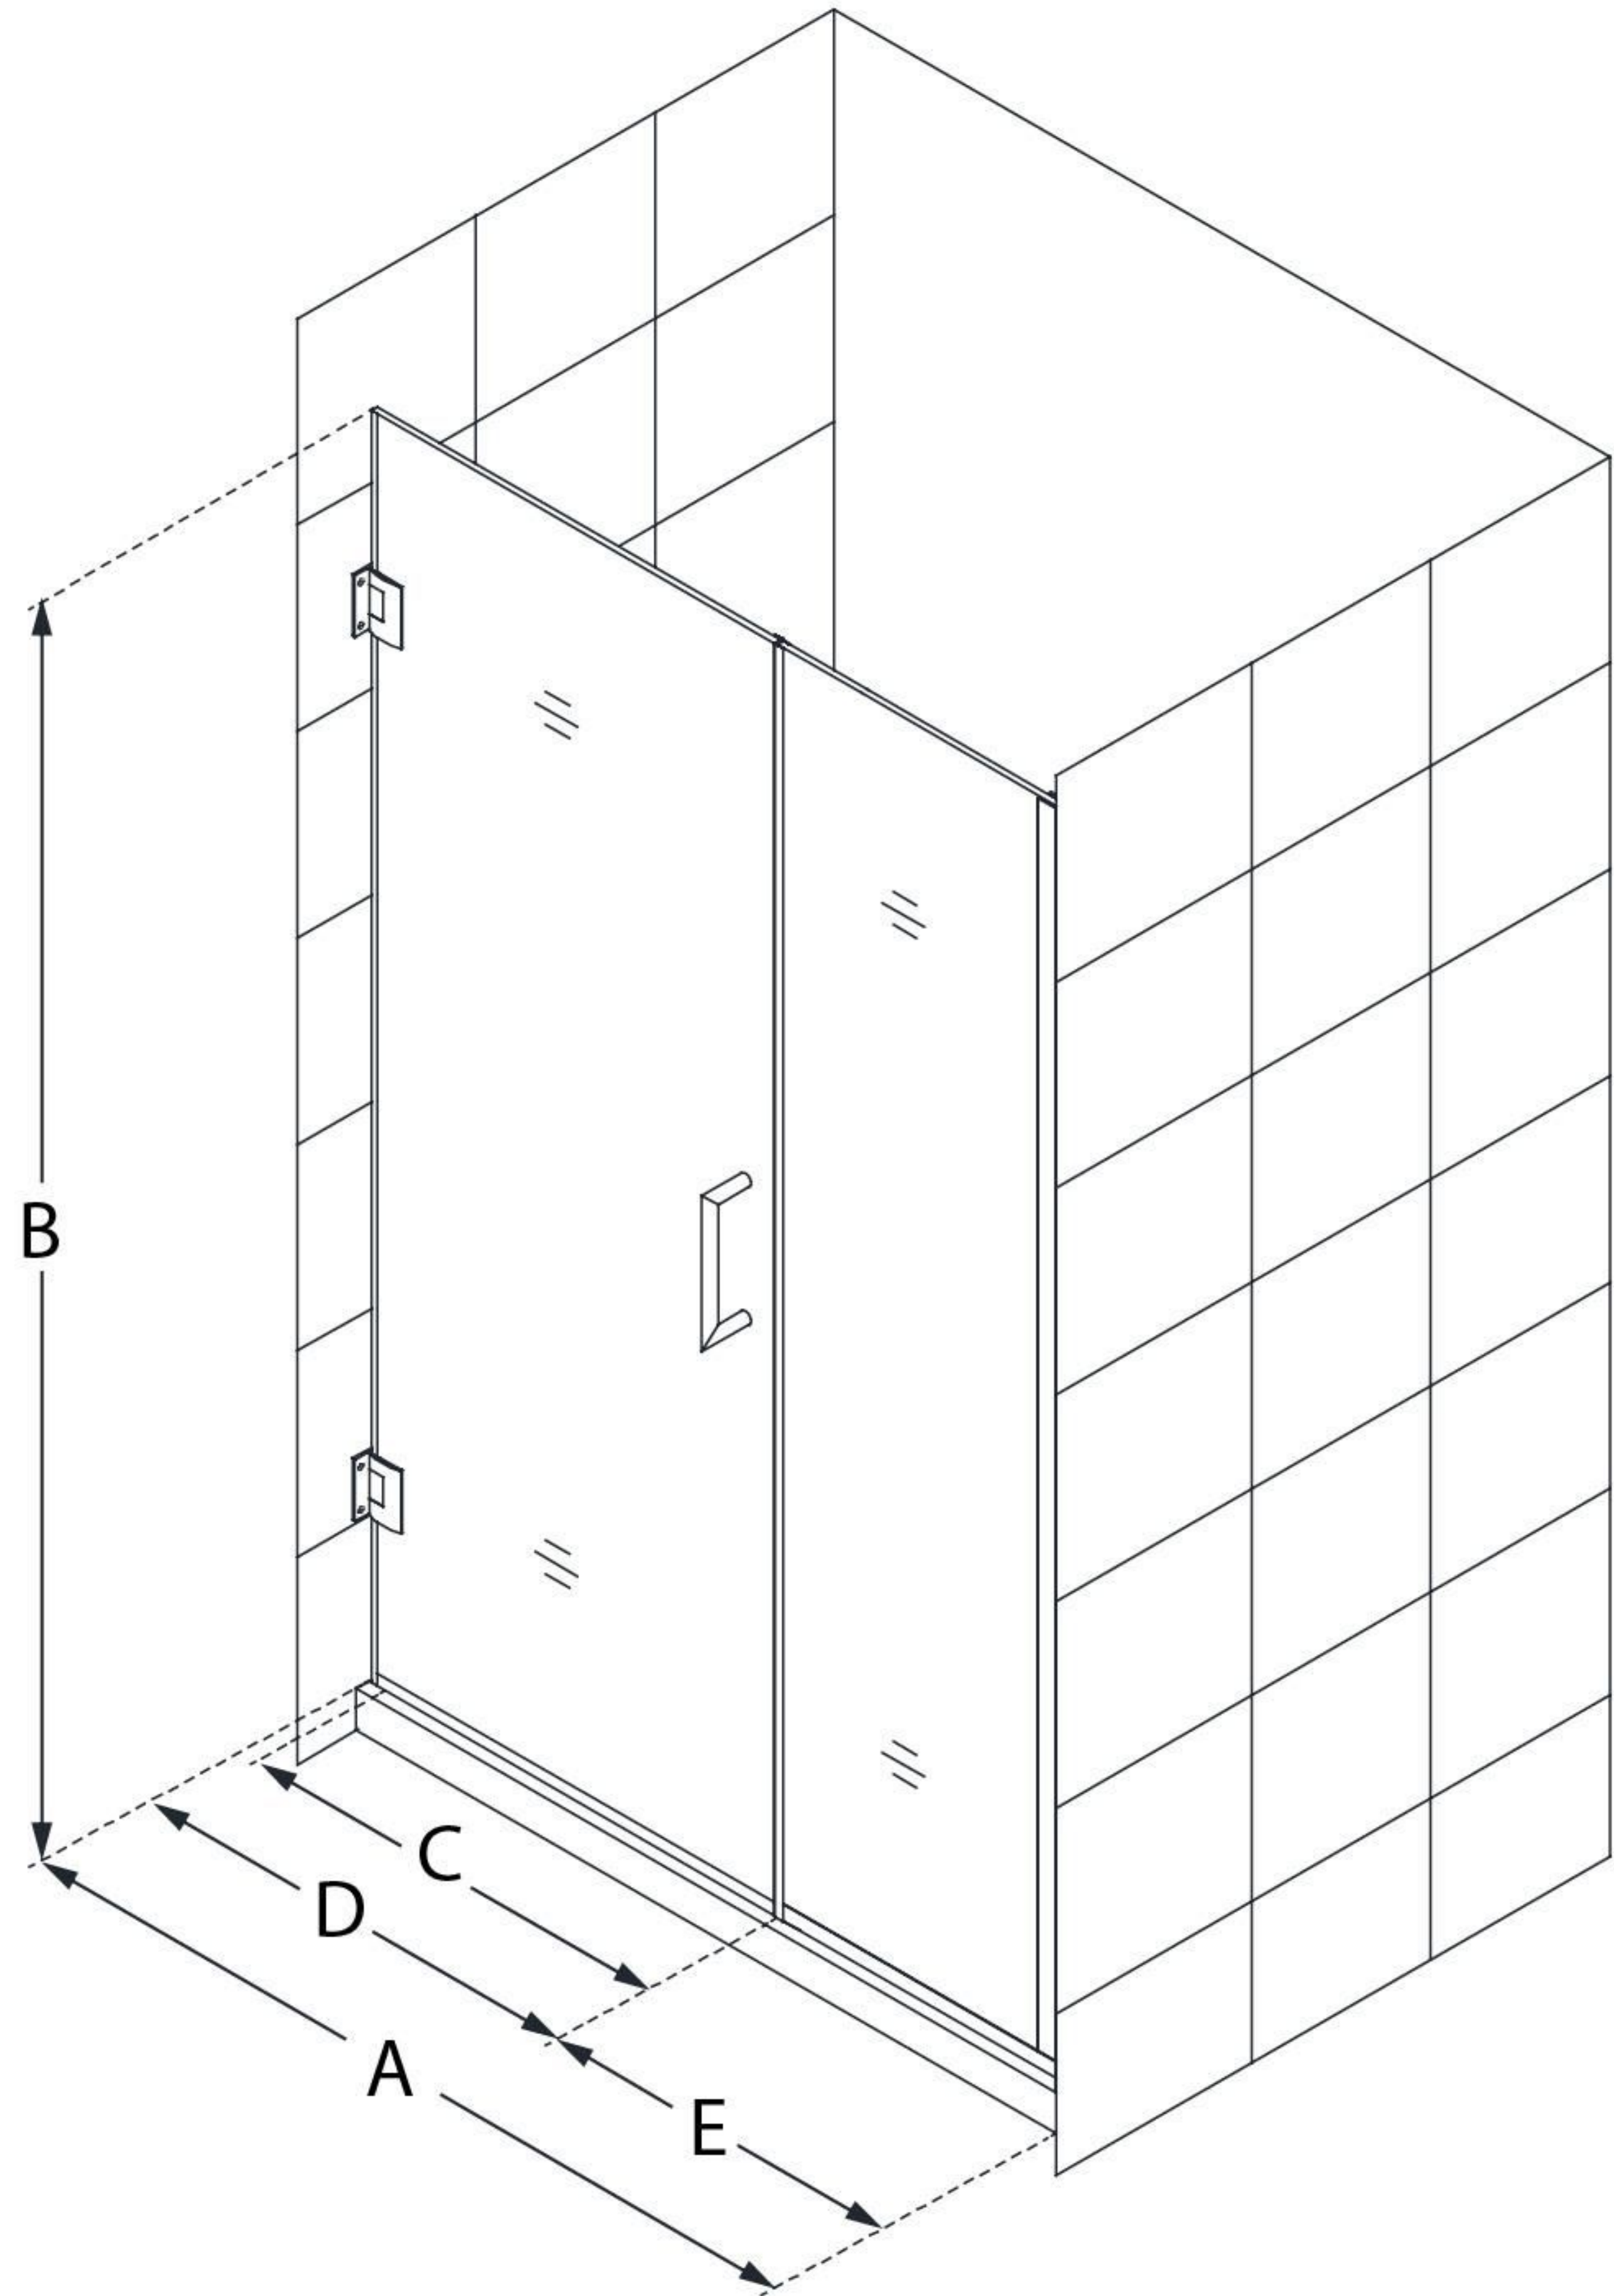

SHDR-245257210

UNIDOOR PLUS

DreamLine Unidoor Plus 52 1/2 -
53" W x 72" H Frameless Hinged
Shower Door, Clear Glass

SWING DOOR

CONFIGURATION DIMENSIONS:

A: 52 1/2 - 53"

MODEL WIDTH

B: 72"

MODEL HEIGHT

C: 29"

ACCESS WIDTH

D: 30"

DOOR WIDTH

E: 22 1/2"

INLINE PANEL WIDTH

DreamLine reserves the right to update or modify the hardware or materials pictured without prior notice for the purpose of product improvement and customer satisfaction.