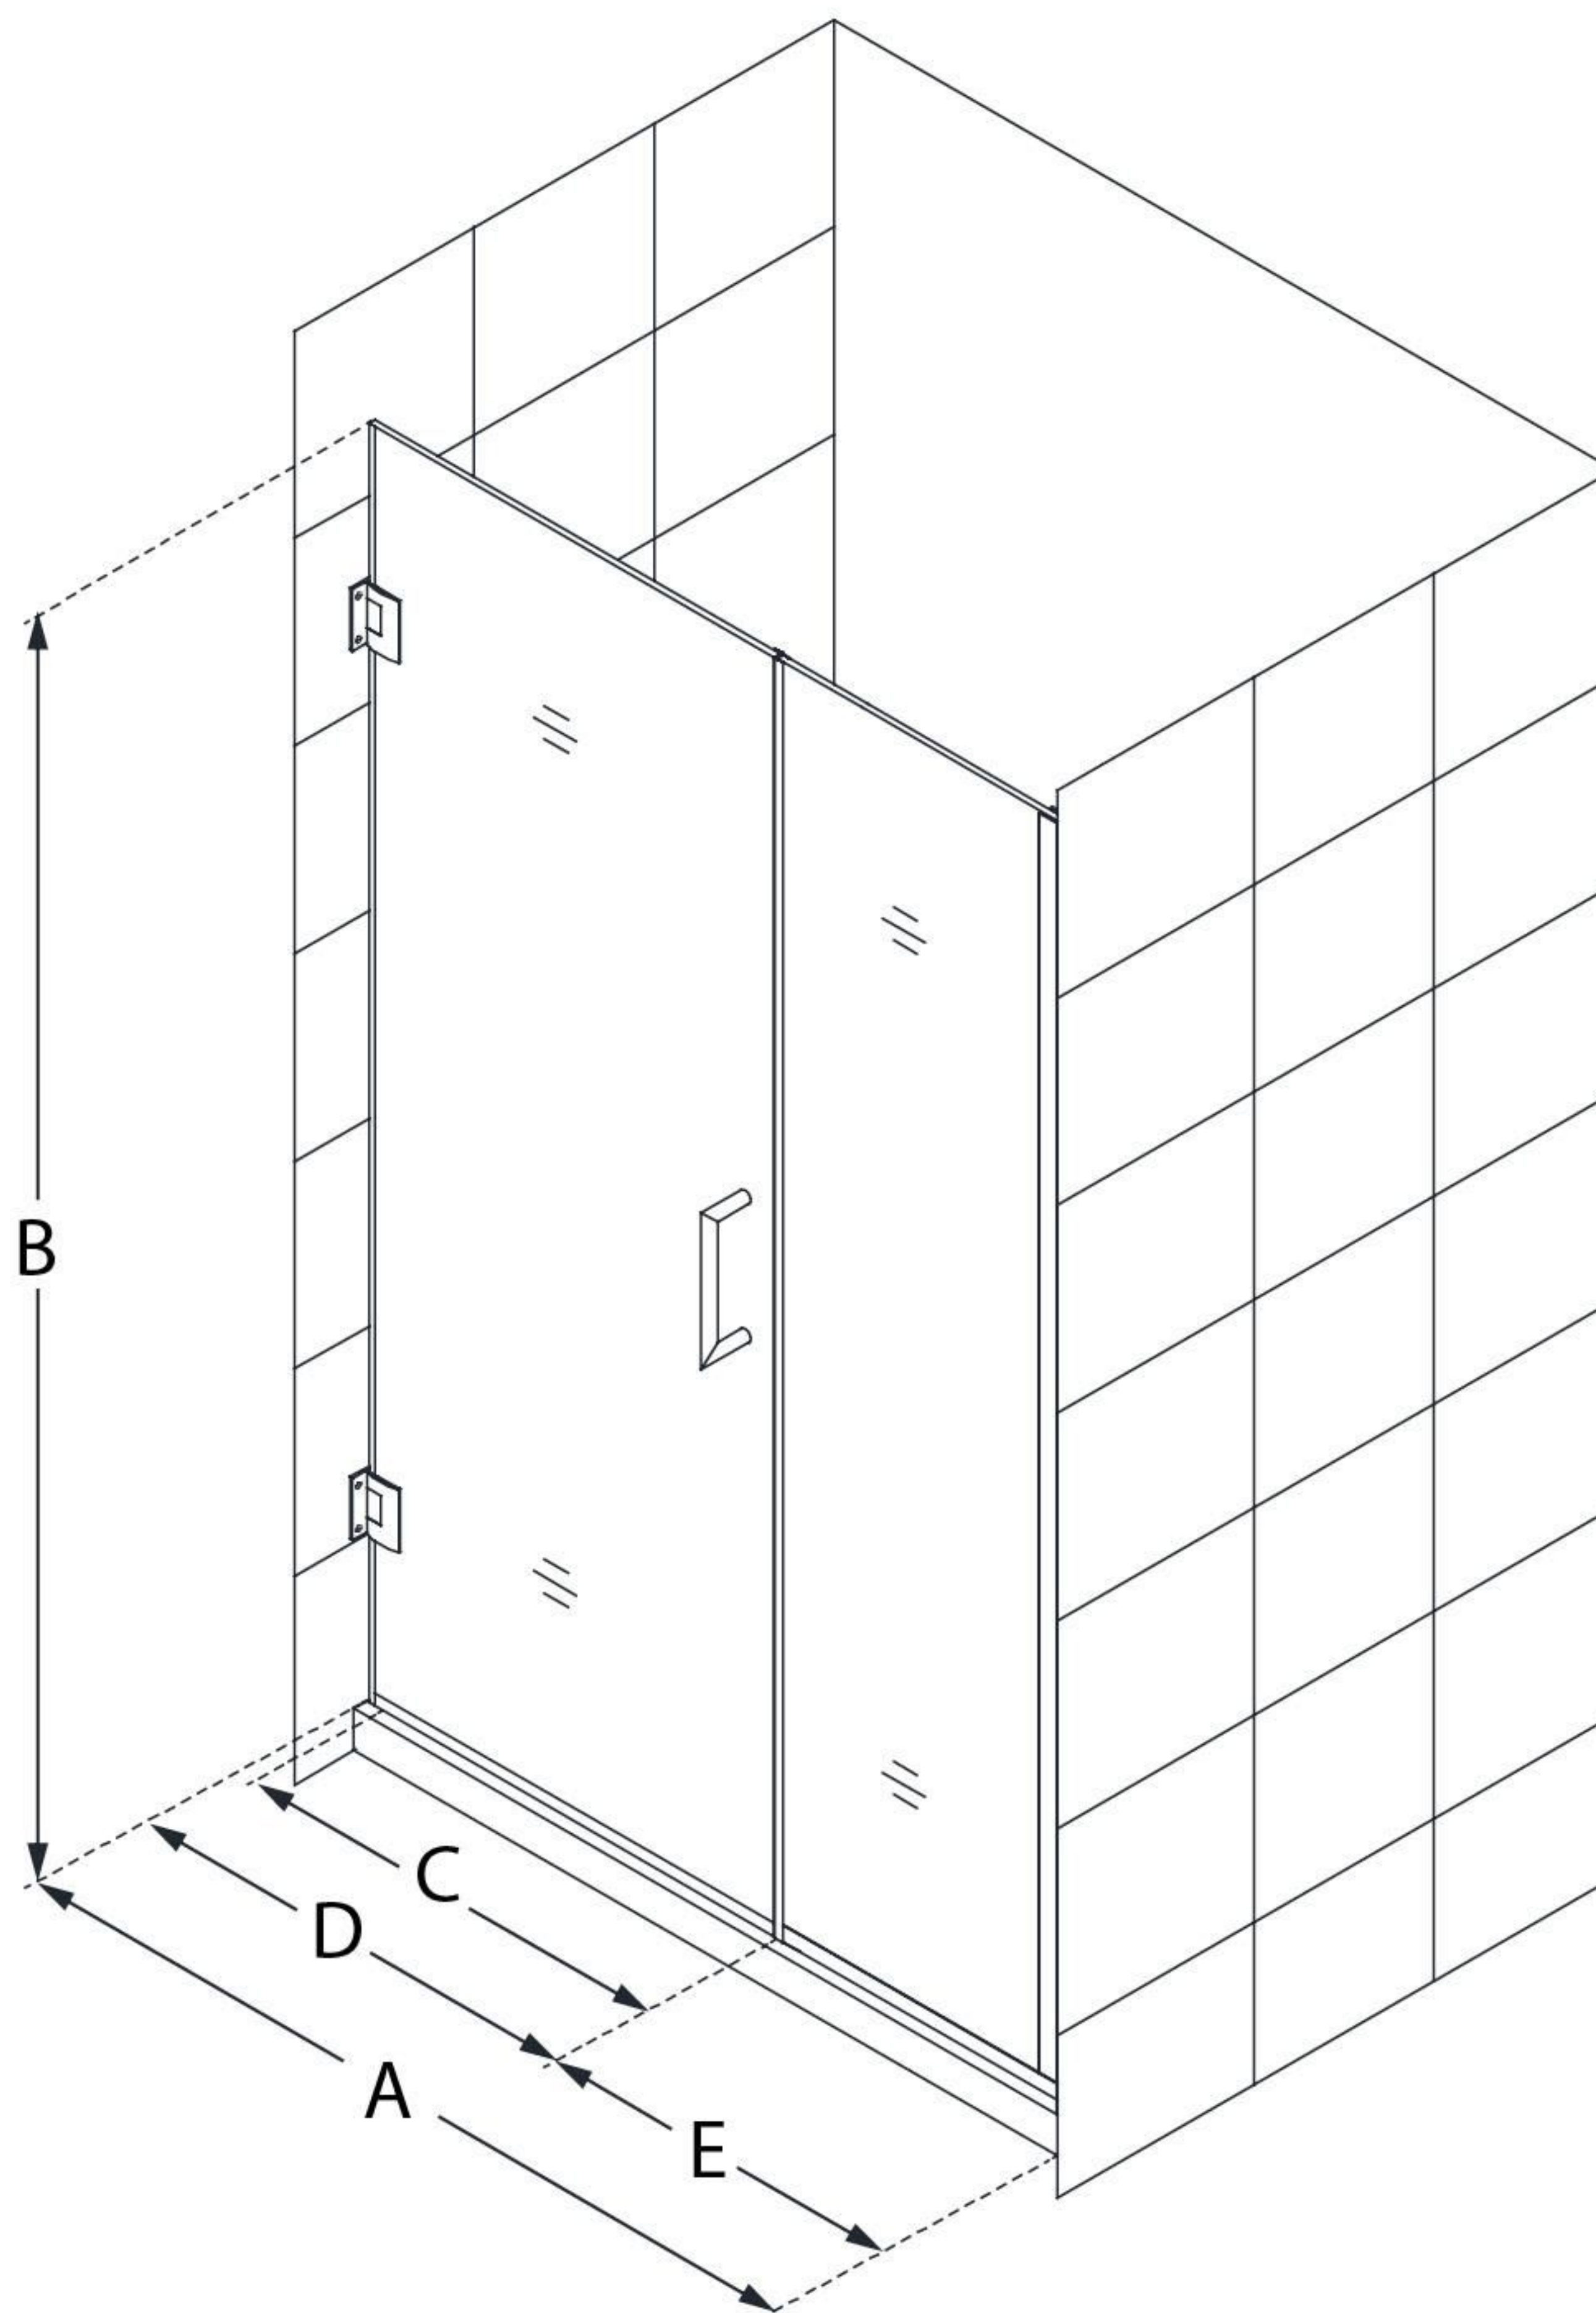

SHDR-245207210

UNIDOOR PLUS

DreamLine Unidoor Plus 52-52
1/2" W x 72" H Frameless Hinged
Shower Door, Clear Glass

SWING DOOR

CONFIGURATION DIMENSIONS:

A: 52 - 52 1/2"

MODEL WIDTH

B: 72"

MODEL HEIGHT

C: 29"

ACCESS WIDTH

D: 30"

DOOR WIDTH

E: 22"

INLINE PANEL WIDTH

DreamLine reserves the right to update or modify the hardware or materials pictured without prior notice for the purpose of product improvement and customer satisfaction.