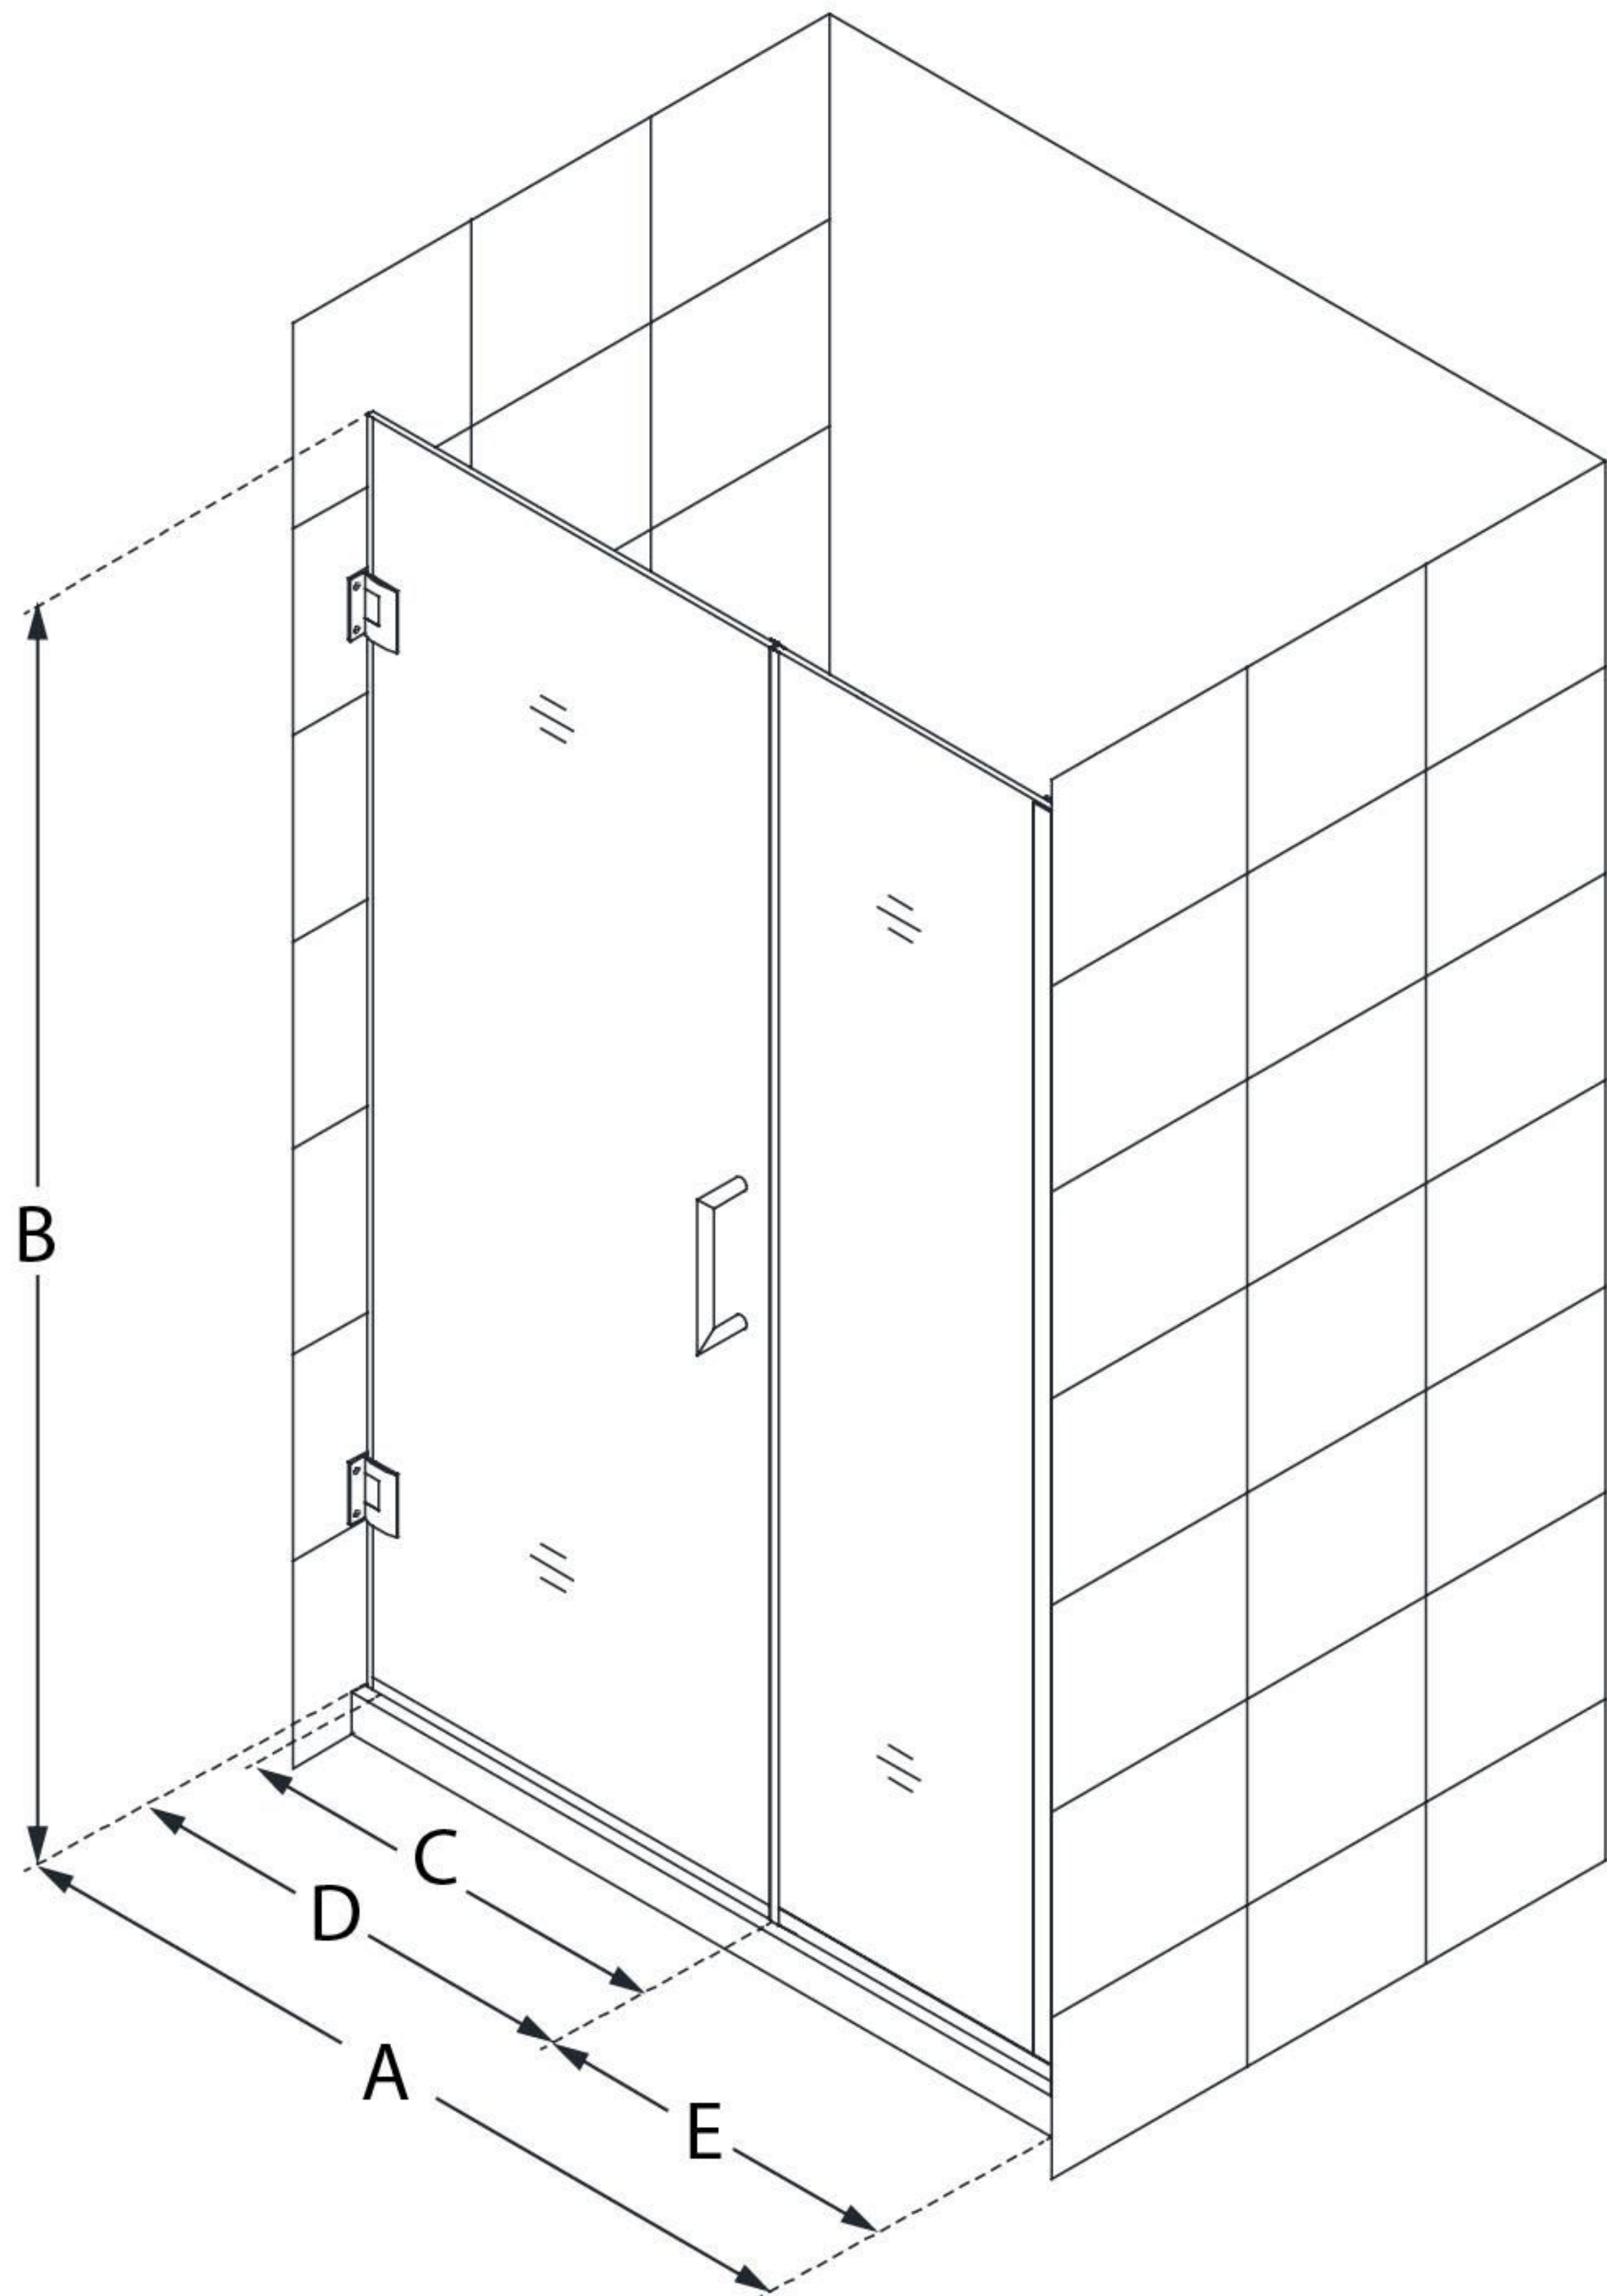

SHDR-245107210

UNIDOOR PLUS

DreamLine Unidoor Plus 51-51
1/2" W x 72" H Frameless Hinged
Shower Door, Clear Glass

SWING DOOR

CONFIGURATION DIMENSIONS:

A: 51 - 51 1/2"

MODEL WIDTH

B: 72"

MODEL HEIGHT

C: 28"

ACCESS WIDTH

D: 29"

DOOR WIDTH

E: 22"

INLINE PANEL WIDTH

DreamLine reserves the right to update or modify the hardware or materials pictured without prior notice for the purpose of product improvement and customer satisfaction.